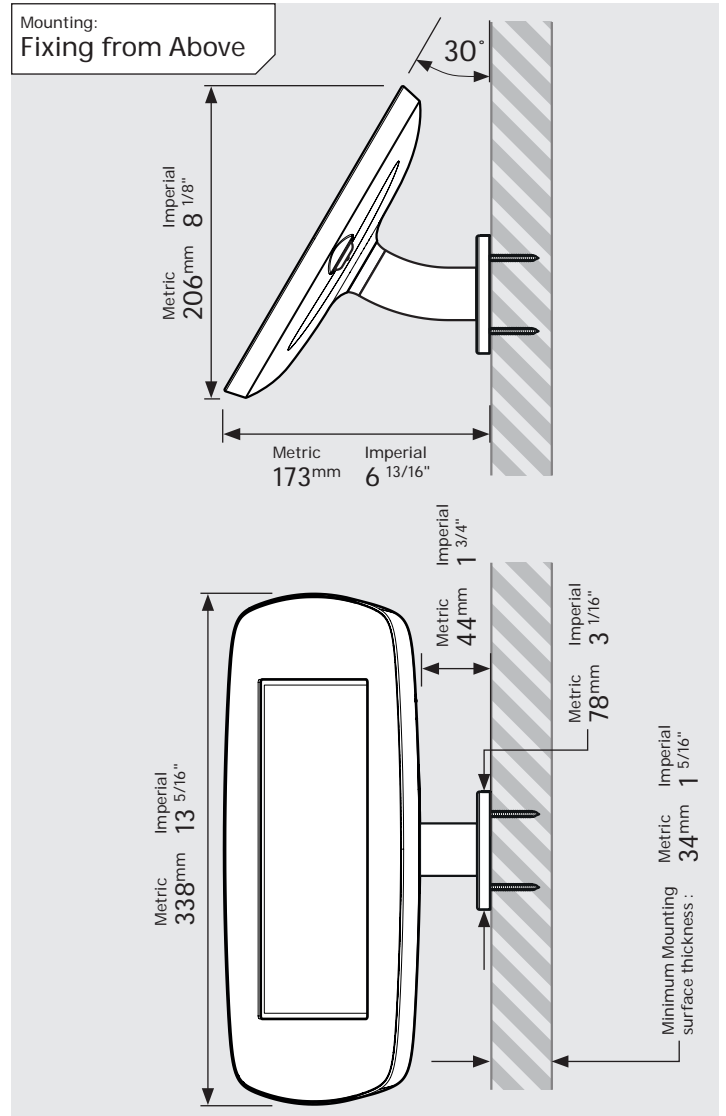

# PRODUCT DATA SHEET - BOUNCEPAD WALLMOUNT

**bouncepad**<sup>®</sup>

Case: Mini    Arm: Wallmount    Mounting: Fixing from Below  
 Fixing from Above    Packaged weight: 1.66kg    Colour: White  
 Black

## Parts in the Box

# PRODUCT DATA SHEET - BOUNCEPAD WALLMOUNT

**bouncepad®**

Case: Midi    Arm: Wallmount    Mounting: Fixing from Below  
 Fixing from Above    Packaged weight: 1.84kg    Colour: White  
 Black

# PRODUCT DATA SHEET - BOUNCEPAD WALLMOUNT

**bouncepad®**

<b>Case:</b>	<b>Arm:</b>	<b>Mounting:</b>	<b>Packaged weight:</b>	<b>Colour:</b>
Maxi	Wallmount	Fixing from <b>Below</b>	2.07kg	White Black
		Fixing from <b>Above</b>		