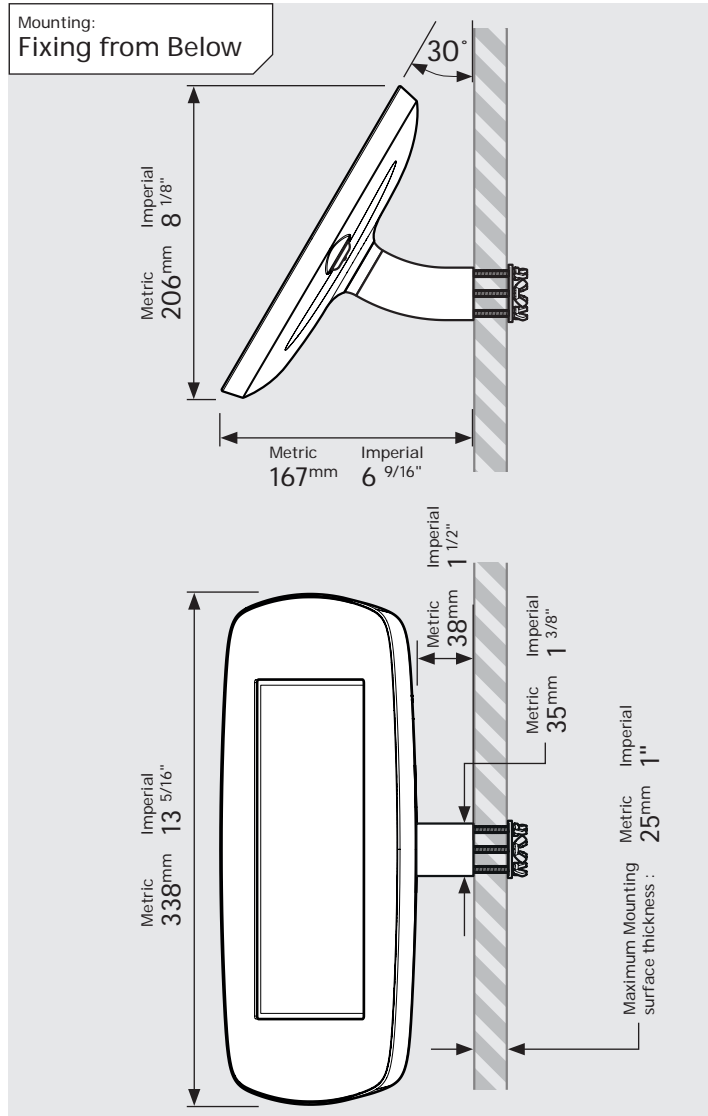

# PRODUCT DATA SHEET - BOUNCEPAD WALLMOUNT

**bouncepad**<sup>®</sup>

Case: Mini    Arm: Wallmount    Mounting: Fixing from Below  
 Fixing from Above    Packaged weight: 1.66kg    Colour: White  
 Black

# PRODUCT DATA SHEET - BOUNCEPAD WALLMOUNT

**bouncepad®**

Case: Midi    Arm: Wallmount    Mounting: Fixing from Below  
 Fixing from Above    Packaged weight: 1.84kg    Colour: White  
 Black

# PRODUCT DATA SHEET - BOUNCEPAD WALLMOUNT

**bouncepad®**

<b>Case:</b>	<b>Arm:</b>	<b>Mounting:</b>	<b>Packaged weight:</b>	<b>Colour:</b>
Maxi	Wallmount	Fixing from <b>Below</b>	2.07kg	White Black
		Fixing from <b>Above</b>		