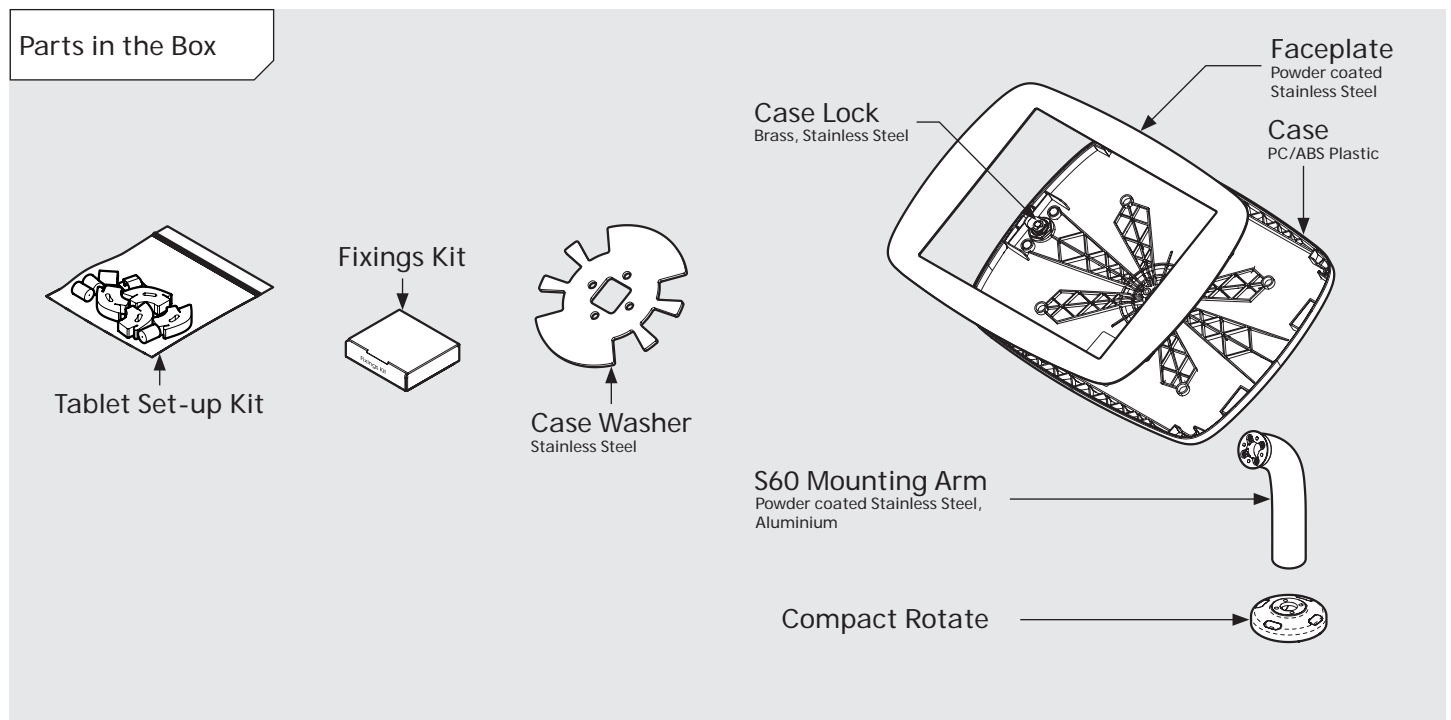

PRODUCT DATA SHEET - BOUNCEPAD SWIVEL 60

bouncepad®

Case: Mega   Arm: S60   Mounting: Freestanding Base   Packaged weight: 4.3kg   Colour: White/Black