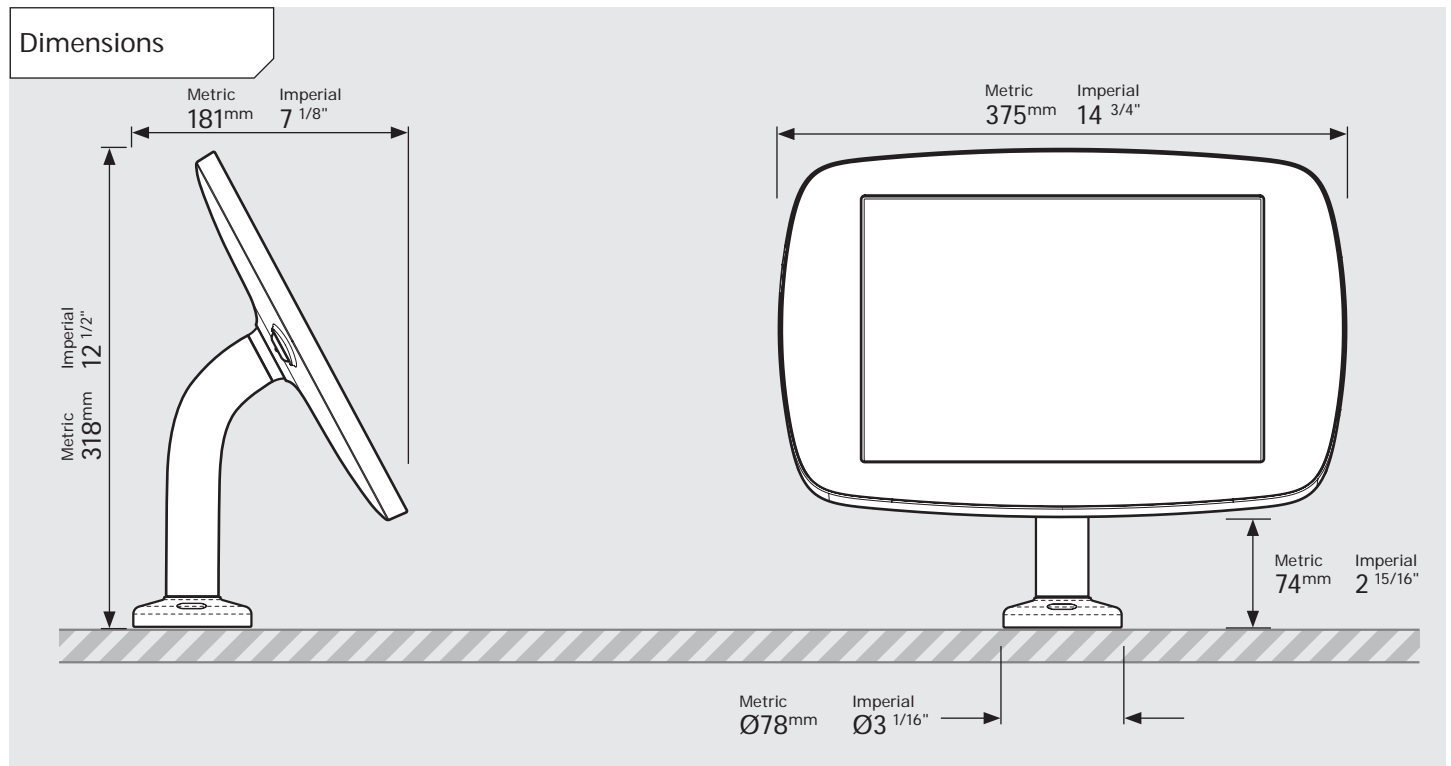

PRODUCT DATA SHEET - BOUNCEPAD SWIVEL 60

bouncepad®

Case: Mega   Arm: S60   Mounting: Freestanding Base   Packaged weight: 4.3kg   Colour: White/Black