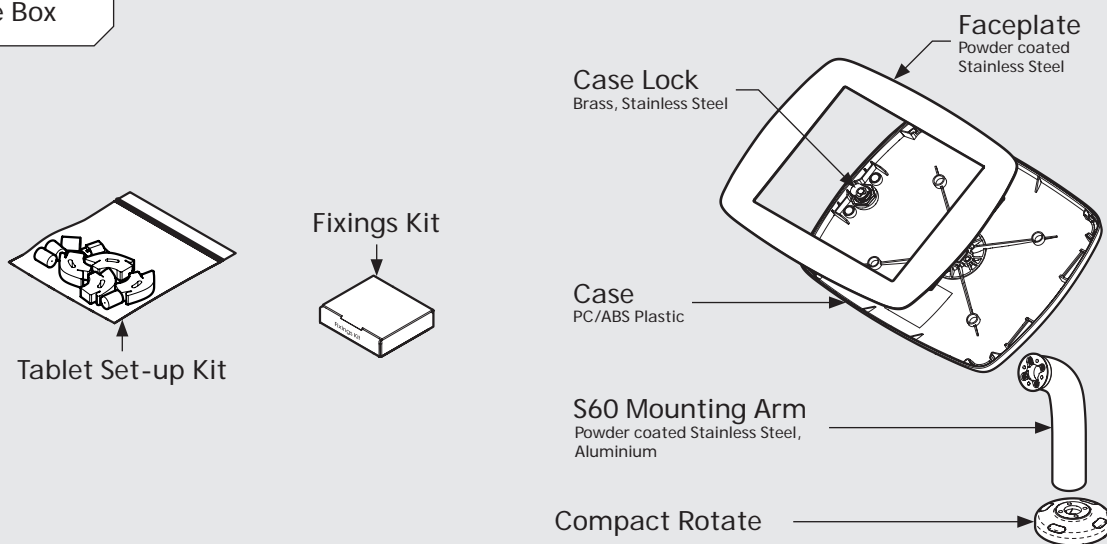

Parts in the Box