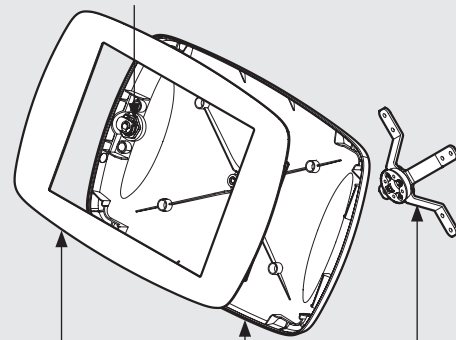

Parts in the Box

Fixings Kit

Tablet Set-up Kit

Case Lock
Brass, Stainless Steel