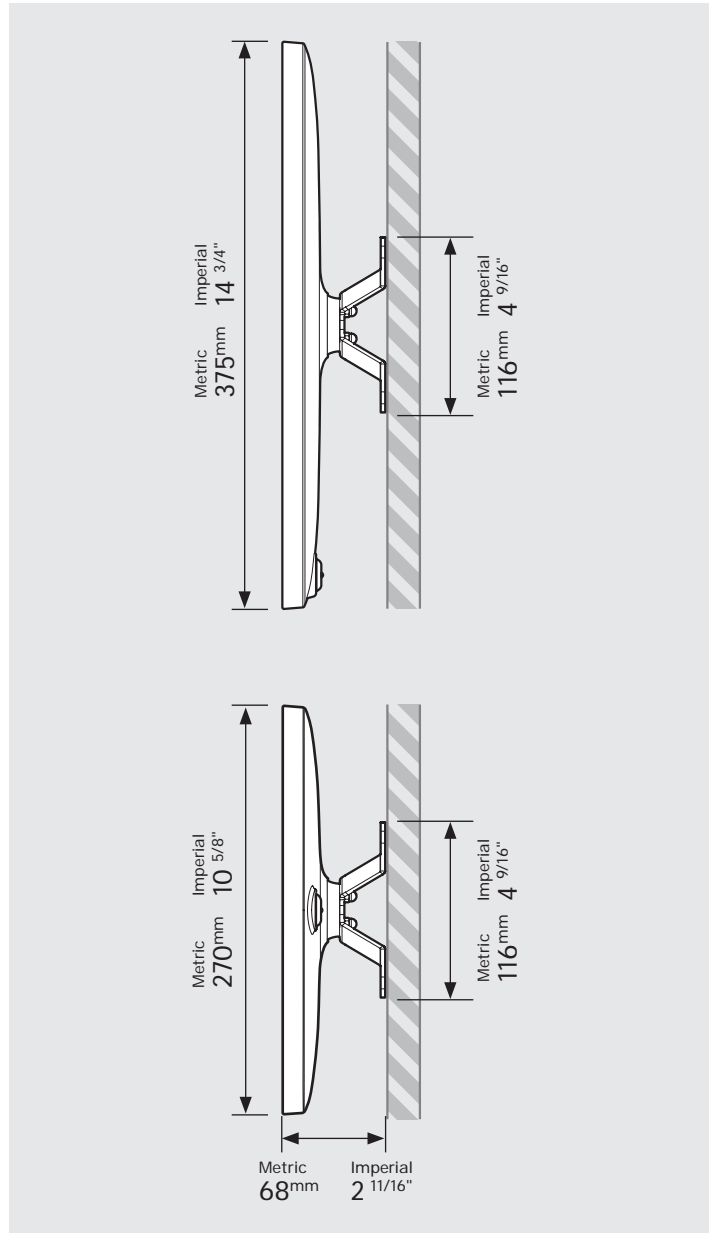

# PRODUCT DATA SHEET - BOUNCEPAD VESA

**bouncepad**<sup>®</sup>

<b>Case:</b>	<b>Arm:</b>	<b>Mounting:</b>	<b>Packaged weight:</b>	<b>Colour:</b>
Maxi	Vesa	Not Applicable	2.04kg	White Black

## Parts in the Box

Fixings Kit

Tablet Set-up Kit

Case Lock  
Brass, Stainless Steel

Faceplate  
Powder coated  
Stainless Steel

Case  
PC/ABS Plastic

Vesa Mount  
Powder coated Steel,  
Aluminium

# PRODUCT DATA SHEET - BOUNCEPAD VESA

**bouncepad**<sup>®</sup>

<b>Case:</b>	<b>Arm:</b>	<b>Mounting:</b>	<b>Packaged weight:</b>	<b>Colour:</b>
Mega	Vesa	Not Applicable	2.43kg	White Black