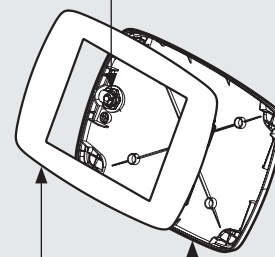

# PRODUCT DATA SHEET - BOUNCEPAD VESA

**bouncepad**<sup>®</sup>

<b>Case:</b>	<b>Arm:</b>	<b>Mounting:</b>	<b>Packaged weight:</b>	<b>Colour:</b>
Mini	Vesa	Not Applicable	1.63kg	White Black

## Parts in the Box

Fixings Kit

Tablet Set-up Kit

Case Lock  
Brass, Stainless Steel

Faceplate  
Powder coated  
Stainless Steel

Case  
PC/ABS Plastic

Vesa Mount  
Powder coated Steel,  
Aluminium