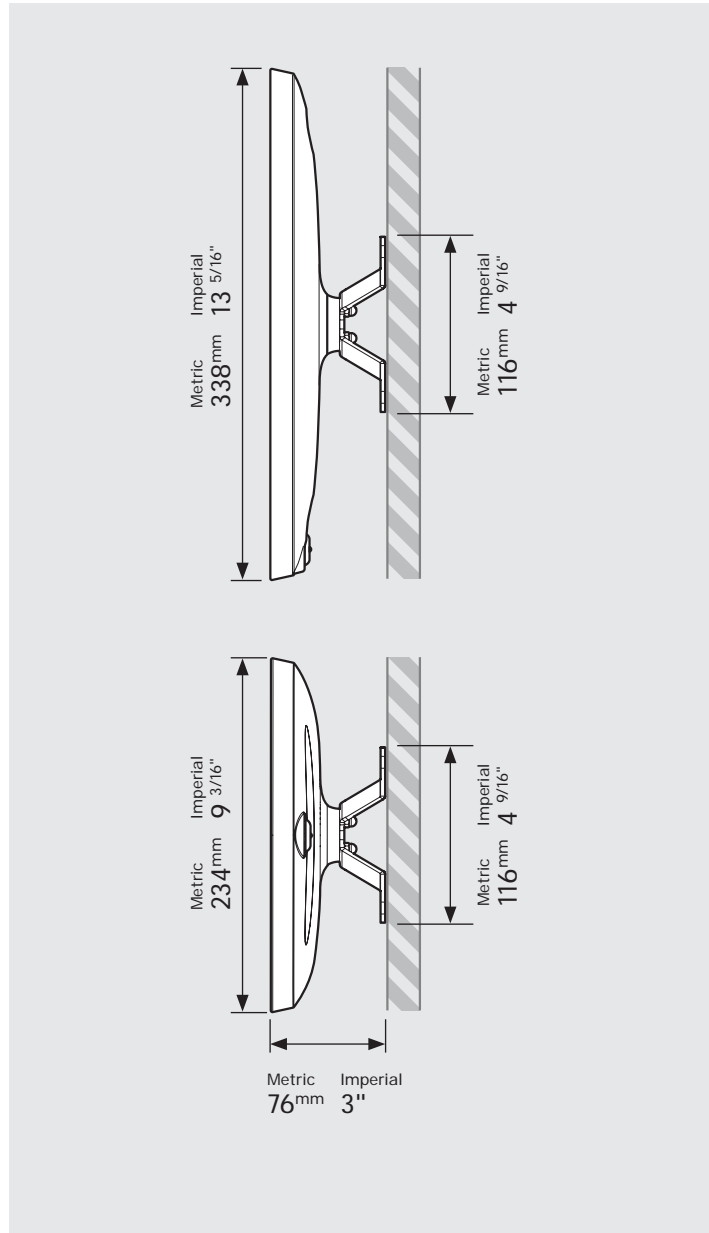

# PRODUCT DATA SHEET - BOUNCEPAD VESA

**bouncepad**<sup>®</sup>

<b>Case:</b>	<b>Arm:</b>	<b>Mounting:</b>	<b>Packaged weight:</b>	<b>Colour:</b>
Midi	Vesa	Not Applicable	1.81kg	White Black

## Parts in the Box

Fixings Kit

Tablet Set-up Kit

Case Lock  
Brass, Stainless Steel

Faceplate  
Powder coated  
Stainless Steel

Case  
PC/ABS Plastic

Vesa Mount  
Powder coated Steel,  
Aluminium

# PRODUCT DATA SHEET - BOUNCEPAD VESA

**bouncepad**<sup>®</sup>

<b>Case:</b>	<b>Arm:</b>	<b>Mounting:</b>	<b>Packaged weight:</b>	<b>Colour:</b>
Maxi	Vesa	Not Applicable	2.04kg	White Black