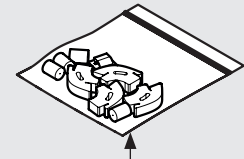

# PRODUCT DATA SHEET - BOUNCEPAD VESA

**bouncepad**<sup>®</sup>

<b>Case:</b>	<b>Arm:</b>	<b>Mounting:</b>	<b>Packaged weight:</b>	<b>Colour:</b>
Mini	Vesa	Not Applicable	1.63kg	White Black

## Parts in the Box

Fixings Kit

Tablet Set-up Kit

Case Lock  
Brass, Stainless Steel

Faceplate  
Powder coated  
Stainless Steel

Case  
PC/ABS Plastic

Vesa Mount  
Powder coated Steel,  
Aluminium