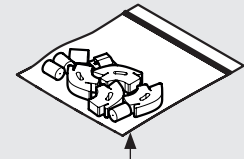

Parts in the Box

Fixings Kit

Tablet Set-up Kit

Case Lock
Brass, Stainless Steel