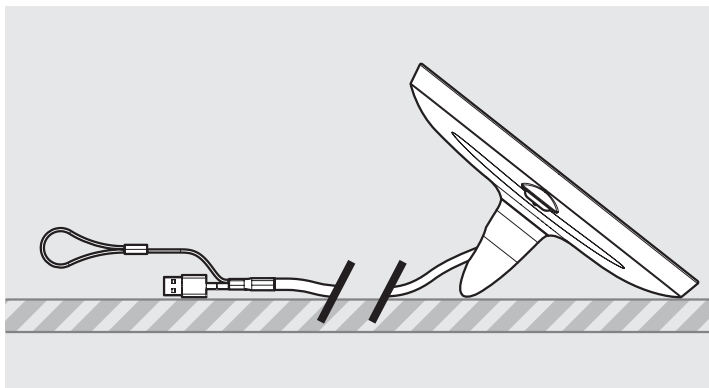

Maxi Case supported devices:

- iPad Pro 10.5
- iPad Air (2019)
- Samsung Tab A6 10.1
- Samsung Tab A 10.1
- Samsung Tab A 10.5
- Samsung Tab 4 10.1