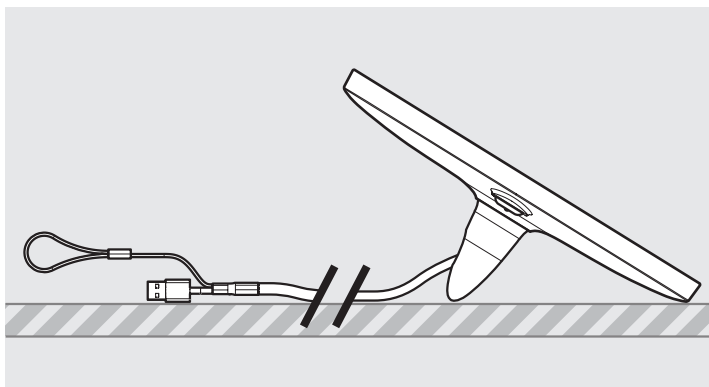

Mega Case supported devices:

- iPad Pro 12.9" 1st Gen
- iPad Pro 12.9" 2nd Gen
- iPad Pro 12.9" 3rd Gen