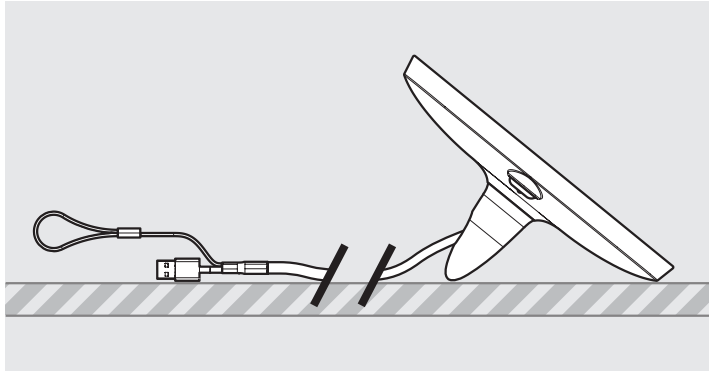

Midi Case supported devices:

- iPad 6th Gen
- iPad 5th Gen
- iPad 4th Gen
- iPad 3rd Gen
- iPad Pro 9.7
- iPad Air 1
- iPad Air 2
- Samsung Tab S2 9.7
- Samsung Tab A 9.7