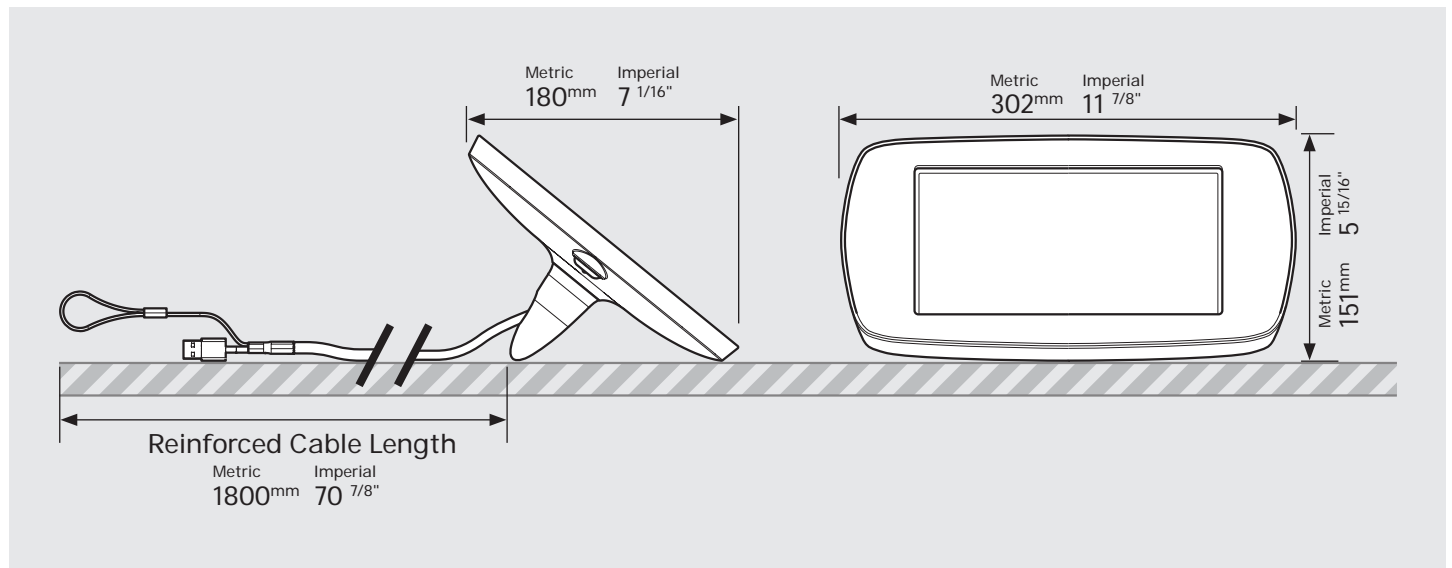

PRODUCT DATA SHEET - BOUNCEPAD LOUNGE

bouncepad[®]

Case:	Arm:	Mounting:	Packaged weight:	Colour:
Mini	Lounge	Not Applicable	1.44kg	White Black

Parts in the Box

PRODUCT DATA SHEET - BOUNCEPAD LOUNGE

bouncepad[®]

Case:	Arm:	Mounting:	Packaged weight:	Colour:
Midi	Lounge	Not Applicable	1.62kg	White Black

Parts in the Box

PRODUCT DATA SHEET - BOUNCEPAD LOUNGE

bouncepad[®]

Case:	Arm:	Mounting:	Packaged weight:	Colour:
Maxi	Lounge	Not Applicable	1.85kg	White Black