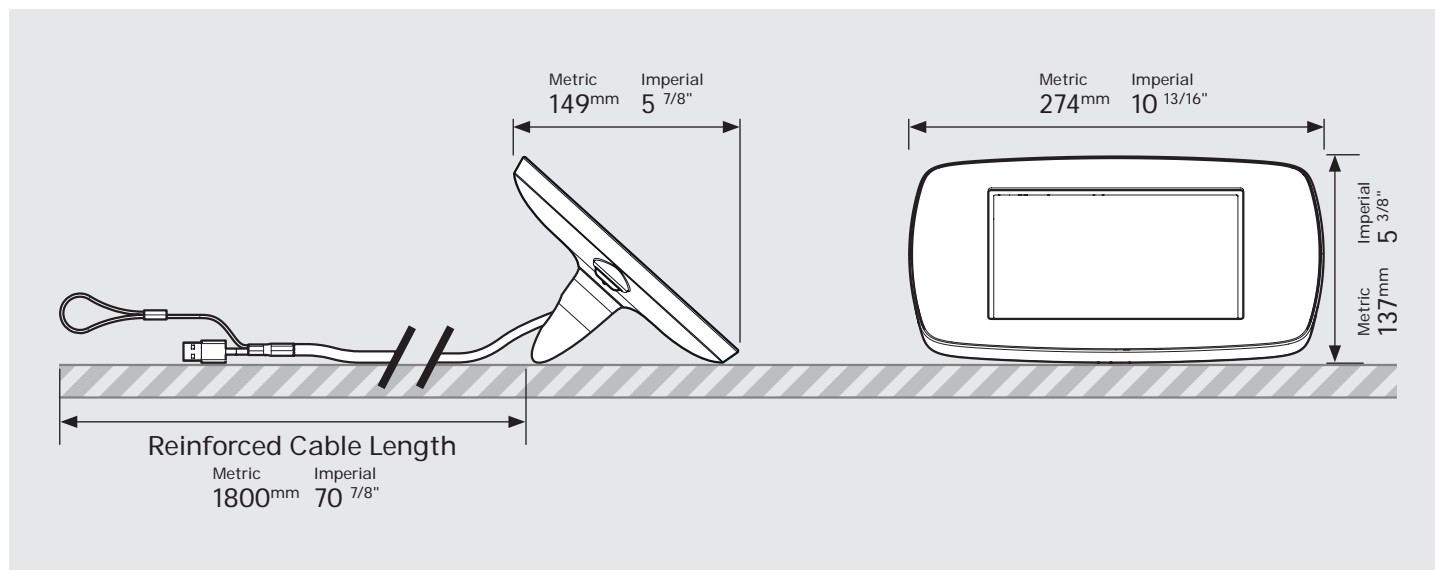

PRODUCT DATA SHEET - BOUNCEPAD LOUNGE

bouncepad[®]

Case:	Arm:	Mounting:	Packaged weight:	Colour:
Mini	Lounge	Not Applicable	1.44kg	White Black

Parts in the Box

PRODUCT DATA SHEET - BOUNCEPAD LOUNGE

bouncepad[®]

Case:	Arm:	Mounting:	Packaged weight:	Colour:
Midi	Lounge	Not Applicable	1.62kg	White Black

Parts in the Box

PRODUCT DATA SHEET - BOUNCEPAD LOUNGE

bouncepad[®]

Case:	Arm:	Mounting:	Packaged weight:	Colour:
Maxi	Lounge	Not Applicable	1.85kg	White Black