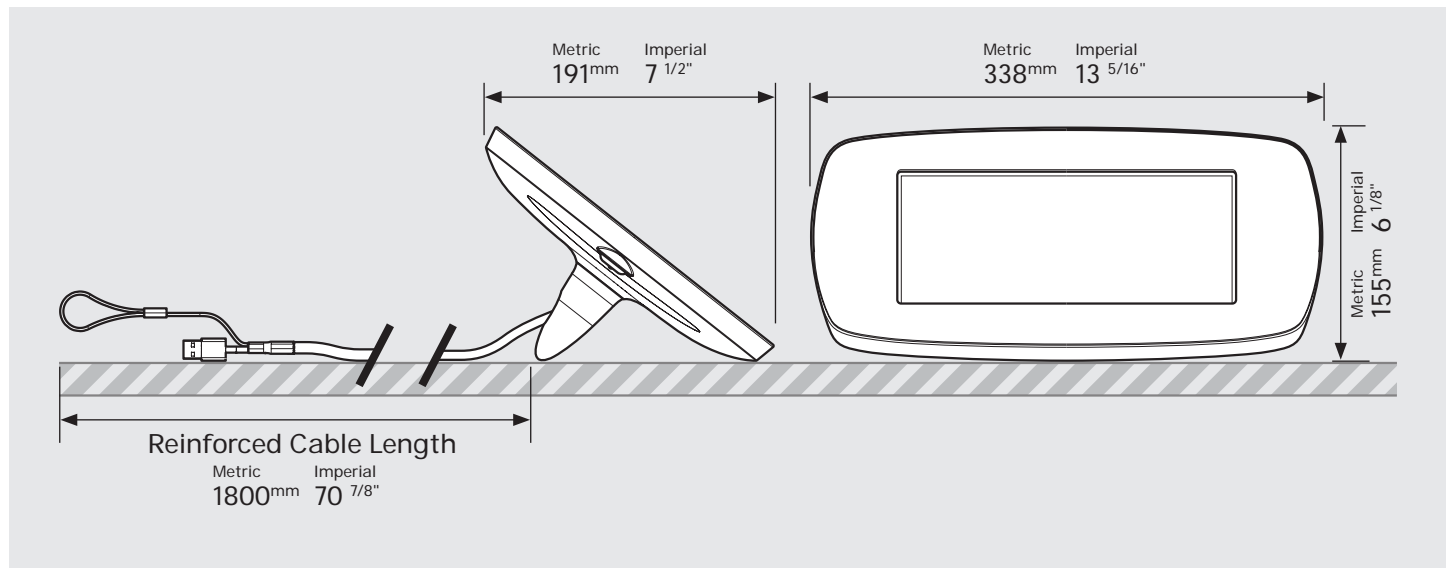

PRODUCT DATA SHEET - BOUNCEPAD LOUNGE

bouncepad[®]

Case:	Arm:	Mounting:	Packaged weight:	Colour:
Mini	Lounge	Not Applicable	1.44kg	White Black

Parts in the Box

PRODUCT DATA SHEET - BOUNCEPAD LOUNGE

bouncepad[®]

Case:	Arm:	Mounting:	Packaged weight:	Colour:
Midi	Lounge	Not Applicable	1.62kg	White Black

Parts in the Box

PRODUCT DATA SHEET - BOUNCEPAD LOUNGE

bouncepad[®]

Case:	Arm:	Mounting:	Packaged weight:	Colour:
Maxi	Lounge	Not Applicable	1.85kg	White Black

Parts in the Box

PRODUCT DATA SHEET - BOUNCEPAD LOUNGE

bouncepad[®]

Case:	Arm:	Mounting:	Packaged weight:	Colour:
Mega	Lounge	Not Applicable	2.24kg	White Black