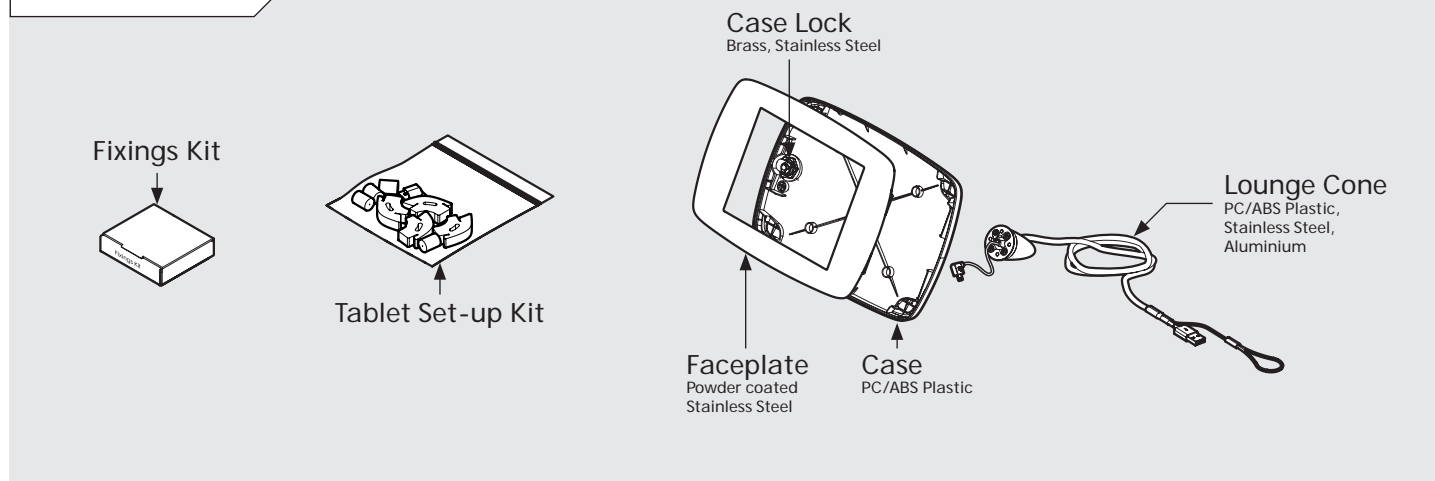

PRODUCT DATA SHEET - BOUNCEPAD LOUNGE

bouncepad[®]

Case:	Arm:	Mounting:	Packaged weight:	Colour:
Mini	Lounge	Not Applicable	1.44kg	White Black

Parts in the Box

PRODUCT DATA SHEET - BOUNCEPAD LOUNGE

bouncepad[®]

Case:	Arm:	Mounting:	Packaged weight:	Colour:
Midi	Lounge	Not Applicable	1.62kg	White Black

Parts in the Box

PRODUCT DATA SHEET - BOUNCEPAD LOUNGE

bouncepad[®]

Case:	Arm:	Mounting:	Packaged weight:	Colour:
Maxi	Lounge	Not Applicable	1.85kg	White Black