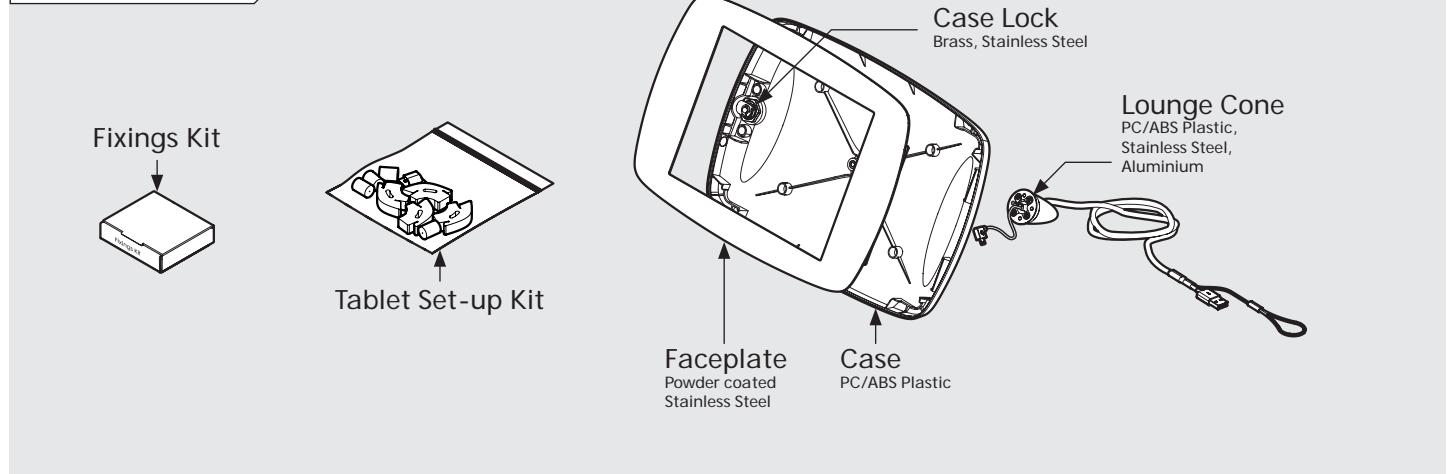

PRODUCT DATA SHEET - BOUNCEPAD LOUNGE

bouncepad[®]

Case:	Arm:	Mounting:	Packaged weight:	Colour:
Mini	Lounge	Not Applicable	1.44kg	White Black

Parts in the Box

PRODUCT DATA SHEET - BOUNCEPAD LOUNGE

bouncepad[®]

Case:	Arm:	Mounting:	Packaged weight:	Colour:
Midi	Lounge	Not Applicable	1.62kg	White Black

Parts in the Box

PRODUCT DATA SHEET - BOUNCEPAD LOUNGE

bouncepad[®]

Case:	Arm:	Mounting:	Packaged weight:	Colour:
Maxi	Lounge	Not Applicable	1.85kg	White Black

Parts in the Box

PRODUCT DATA SHEET - BOUNCEPAD LOUNGE

bouncepad[®]

Case:	Arm:	Mounting:	Packaged weight:	Colour:
Mega	Lounge	Not Applicable	2.24kg	White Black