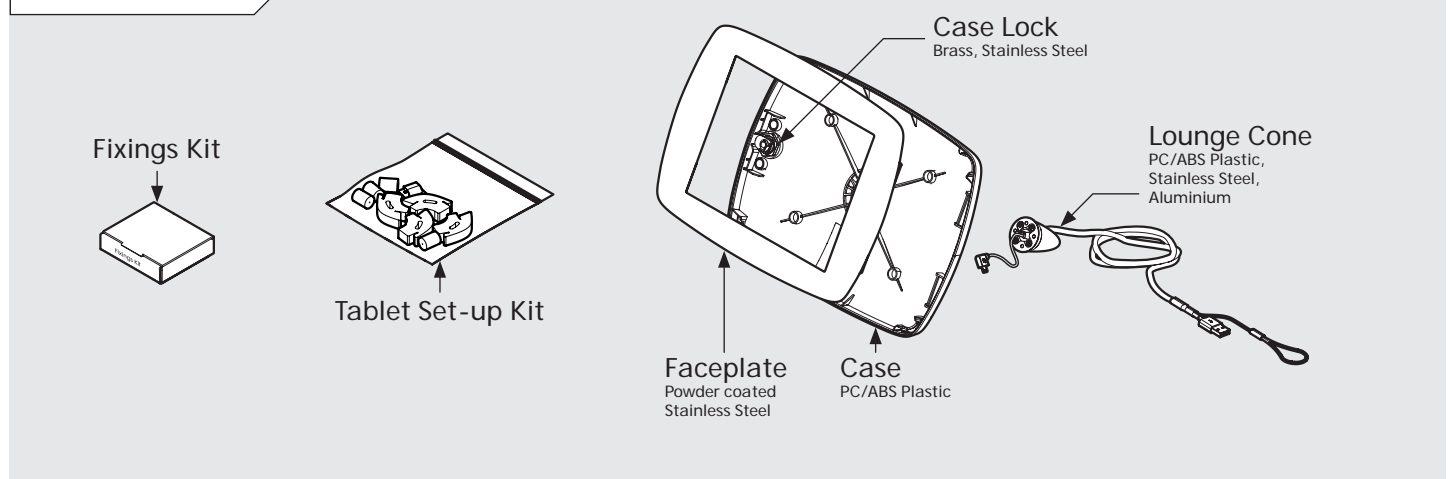

PRODUCT DATA SHEET - BOUNCEPAD LOUNGE

bouncepad[®]

Case:	Arm:	Mounting:	Packaged weight:	Colour:
Mini	Lounge	Not Applicable	1.44kg	White Black

Parts in the Box

PRODUCT DATA SHEET - BOUNCEPAD LOUNGE

bouncepad[®]

Case:	Arm:	Mounting:	Packaged weight:	Colour:
Midi	Lounge	Not Applicable	1.62kg	White Black

Parts in the Box

PRODUCT DATA SHEET - BOUNCEPAD LOUNGE

bouncepad[®]

Case:	Arm:	Mounting:	Packaged weight:	Colour:
Maxi	Lounge	Not Applicable	1.85kg	White Black