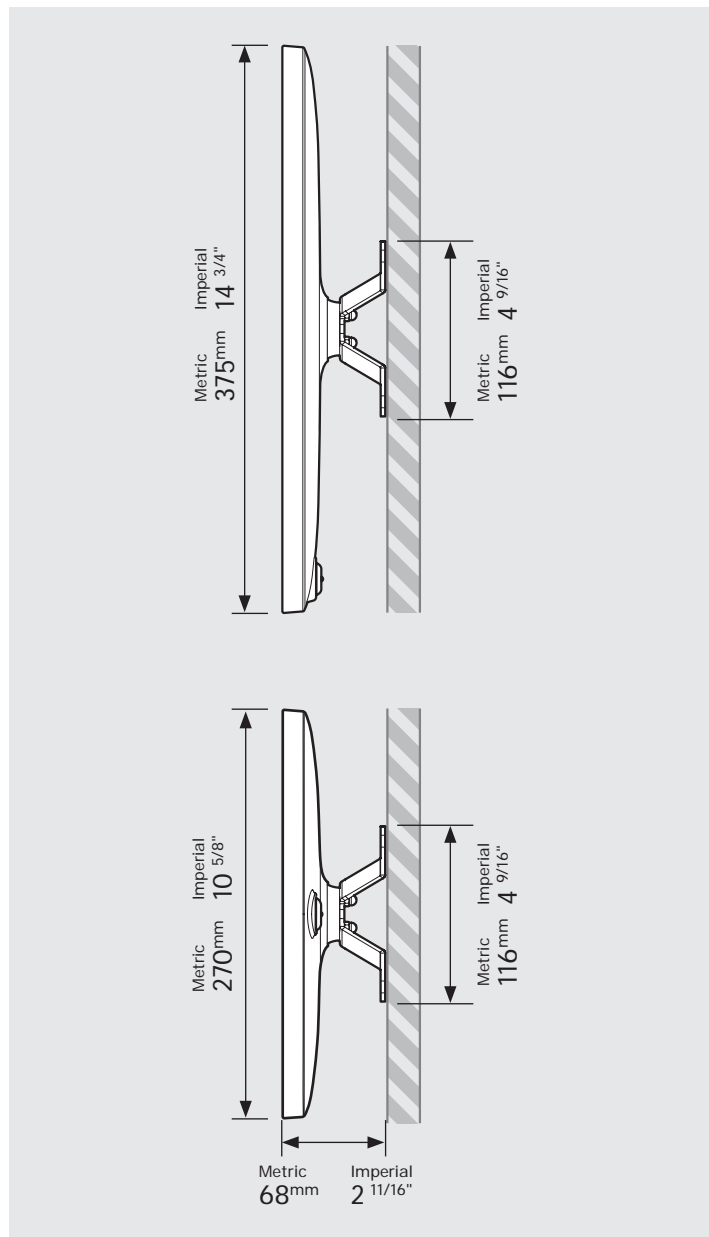

# PRODUCT DATA SHEET - BOUNCEPAD VESA

**bouncepad**<sup>®</sup>

<b>Case:</b>	<b>Arm:</b>	<b>Mounting:</b>	<b>Packaged weight:</b>	<b>Colour:</b>
Maxi	Vesa	Not Applicable	2.04kg	White Black

## Parts in the Box

Fixings Kit

Tablet Set-up Kit

Case Lock  
Brass, Stainless Steel

Faceplate  
Powder coated  
Stainless Steel

Case  
PC/ABS Plastic

Vesa Mount  
Powder coated Steel,  
Aluminium

# PRODUCT DATA SHEET - BOUNCEPAD VESA

**bouncepad**<sup>®</sup>

<b>Case:</b>	<b>Arm:</b>	<b>Mounting:</b>	<b>Packaged weight:</b>	<b>Colour:</b>
Mega	Vesa	Not Applicable	2.43kg	White Black