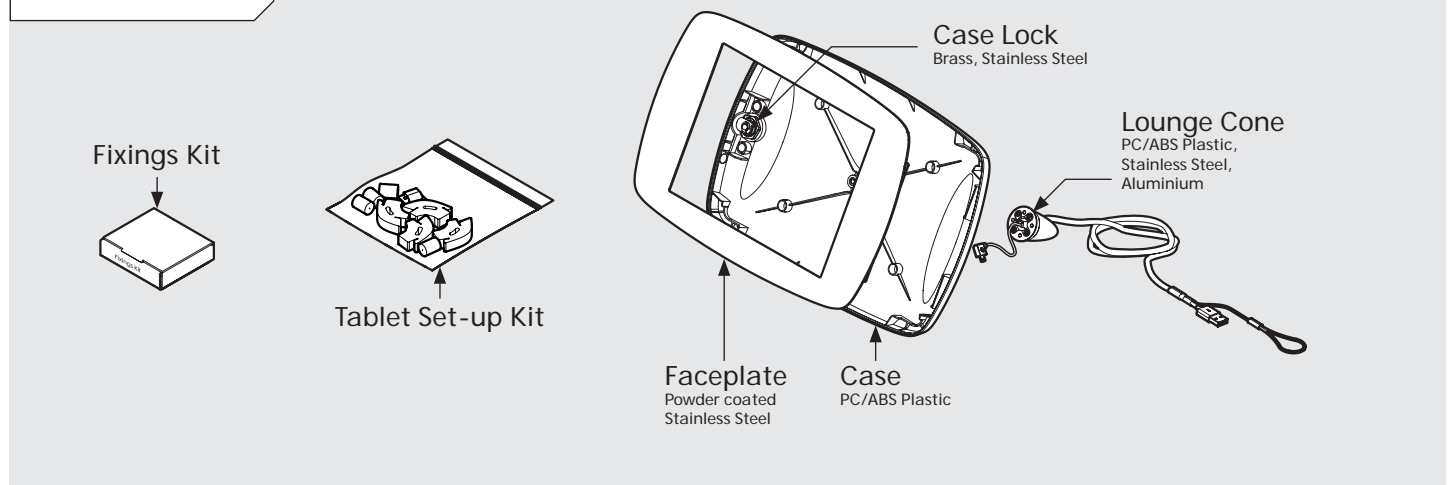

PRODUCT DATA SHEET - BOUNCEPAD LOUNGE

bouncepad[®]

Case:	Arm:	Mounting:	Packaged weight:	Colour:
Mini	Lounge	Not Applicable	1.44kg	White Black

Parts in the Box

PRODUCT DATA SHEET - BOUNCEPAD LOUNGE

bouncepad[®]

Case:	Arm:	Mounting:	Packaged weight:	Colour:
Midi	Lounge	Not Applicable	1.62kg	White Black

Parts in the Box

PRODUCT DATA SHEET - BOUNCEPAD LOUNGE

bouncepad[®]

Case:	Arm:	Mounting:	Packaged weight:	Colour:
Maxi	Lounge	Not Applicable	1.85kg	White Black

Parts in the Box

PRODUCT DATA SHEET - BOUNCEPAD LOUNGE

bouncepad[®]

Case:	Arm:	Mounting:	Packaged weight:	Colour:
Mega	Lounge	Not Applicable	2.24kg	White Black