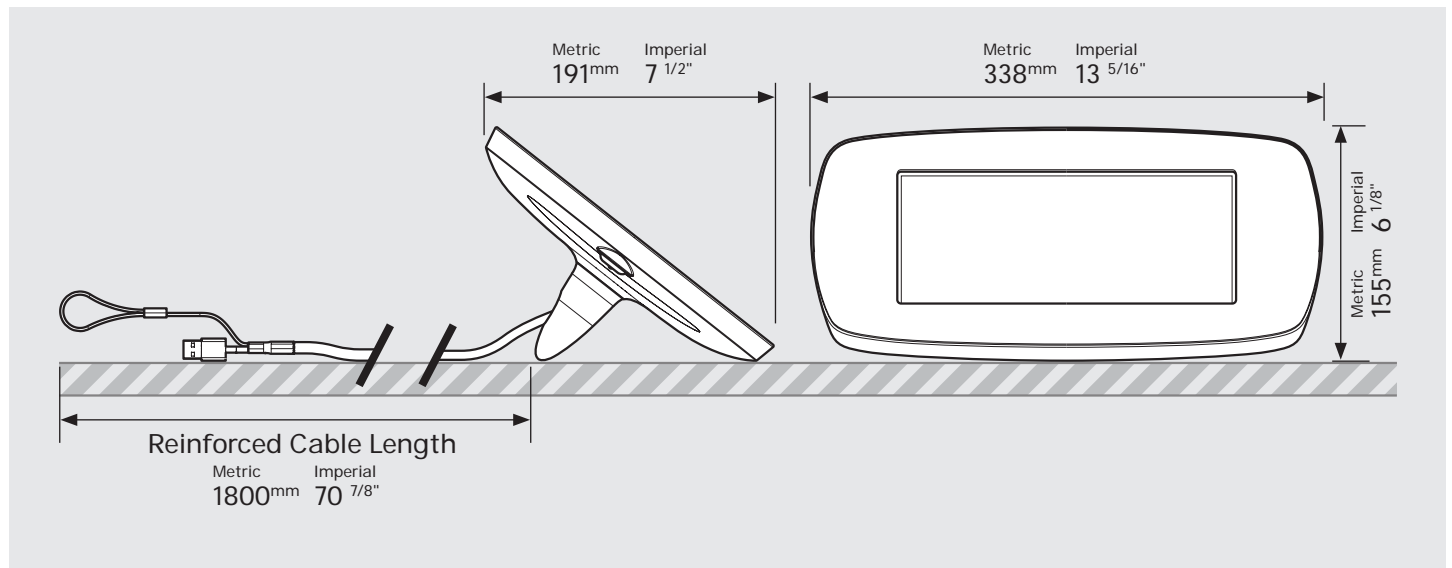

PRODUCT DATA SHEET - BOUNCEPAD LOUNGE

bouncepad[®]

Case:	Arm:	Mounting:	Packaged weight:	Colour:
Mini	Lounge	Not Applicable	1.44kg	White Black

Parts in the Box

PRODUCT DATA SHEET - BOUNCEPAD LOUNGE

bouncepad[®]

Case:	Arm:	Mounting:	Packaged weight:	Colour:
Midi	Lounge	Not Applicable	1.62kg	White Black

Parts in the Box

PRODUCT DATA SHEET - BOUNCEPAD LOUNGE

bouncepad[®]

Case:	Arm:	Mounting:	Packaged weight:	Colour:
Maxi	Lounge	Not Applicable	1.85kg	White Black

Parts in the Box

PRODUCT DATA SHEET - BOUNCEPAD LOUNGE

bouncepad[®]

Case:	Arm:	Mounting:	Packaged weight:	Colour:
Mega	Lounge	Not Applicable	2.24kg	White Black