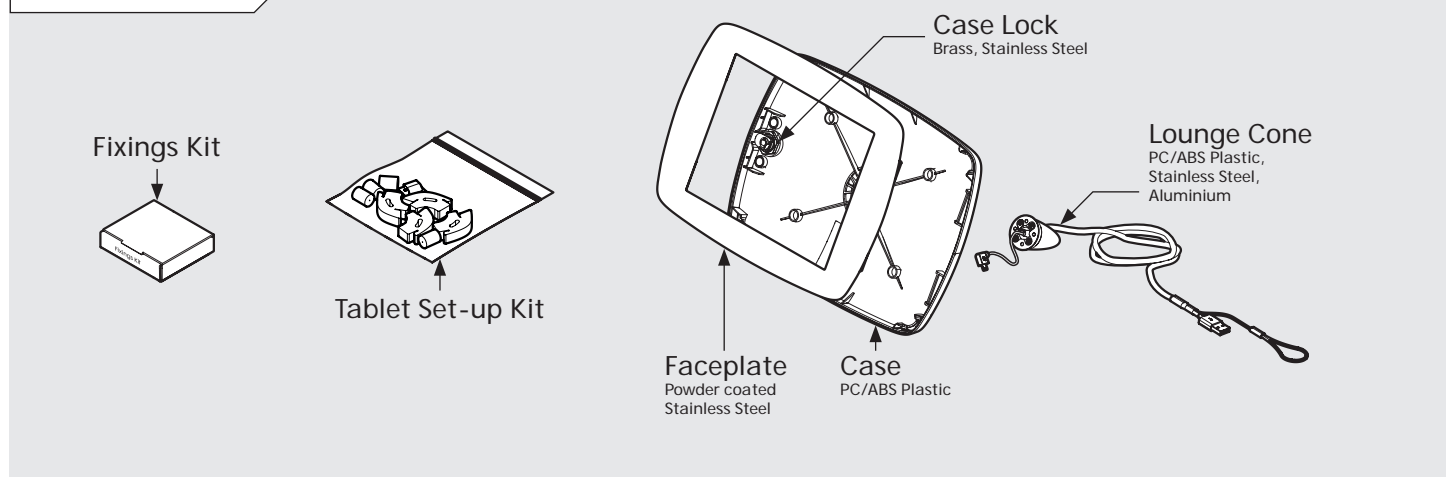

PRODUCT DATA SHEET - BOUNCEPAD LOUNGE

bouncepad[®]

Case:	Arm:	Mounting:	Packaged weight:	Colour:
Mini	Lounge	Not Applicable	1.44kg	White Black

Parts in the Box

PRODUCT DATA SHEET - BOUNCEPAD LOUNGE

bouncepad[®]

Case:	Arm:	Mounting:	Packaged weight:	Colour:
Midi	Lounge	Not Applicable	1.62kg	White Black

Parts in the Box

PRODUCT DATA SHEET - BOUNCEPAD LOUNGE

bouncepad[®]

Case:	Arm:	Mounting:	Packaged weight:	Colour:
Maxi	Lounge	Not Applicable	1.85kg	White Black