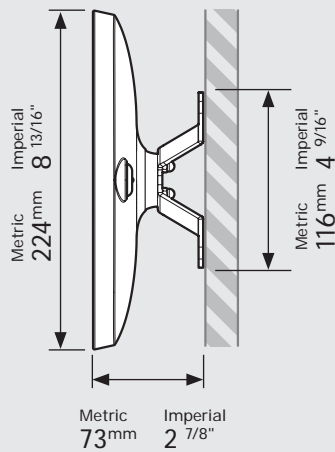

- iPad Pro 12.9" 1st Gen
- iPad Pro 12.9" 2nd Gen
- iPad Pro 12.9" 3rd Gen
- Microsoft Surface Pro 4
- Microsoft Surface Pro 5

PRODUCT DATA SHEET - BOUNCEPAD VESA

bouncepad[®]

Case:	Arm:	Mounting:	Packaged weight:	Colour:
Mini	Vesa	Not Applicable	1.63kg	White Black

bouncepad[®]

Case:	Arm:	Mounting:	Packaged weight:	Colour:
Midi	Vesa	Not Applicable	1.81kg	White Black

Parts in the Box

Fixings Kit

Tablet Set-up Kit

Case Lock
Brass, Stainless Steel

Faceplate
Powder coated
Stainless Steel

Case:	Arm:	Mounting:	Packaged weight:	Colour:
Mega	Vesa	Not Applicable	2.43kg	White Black

Parts in the Box