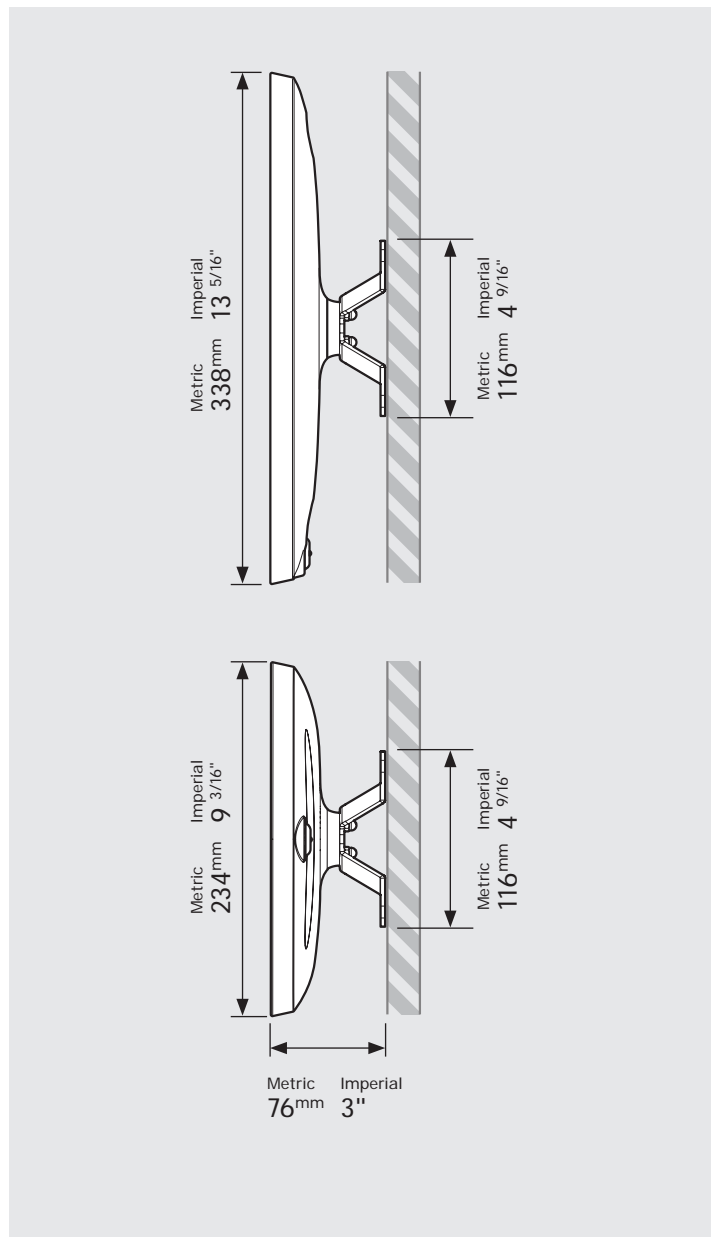

bouncepad[®]

Case:	Arm:	Mounting:	Packaged weight:	Colour:
Midi	Vesa	Not Applicable	1.81kg	White Black

Parts in the Box

Fixings Kit

Tablet Set-up Kit

Case Lock
Brass, Stainless Steel

Faceplate
Powder coated
Stainless Steel

Case
PC/ABS Plastic

Vesa Mount
Powder coated Steel,
Aluminium

PRODUCT DATA SHEET - BOUNCEPAD VESA

bouncepad[®]

Case:	Arm:	Mounting:	Packaged weight:	Colour:
Maxi	Vesa	Not Applicable	2.04kg	White Black

Parts in the Box

Case:	Arm:	Mounting:	Packaged weight:	Colour:
Mega	Vesa	Not Applicable	2.43kg	White Black

Parts in the Box