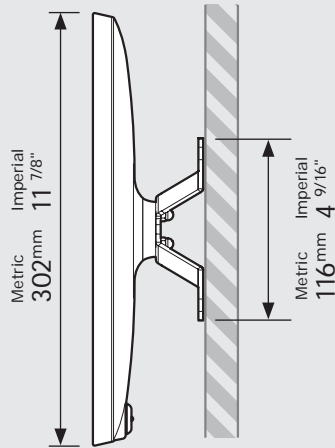

bouncepad[®]

Case:	Arm:	Mounting:	Packaged weight:	Colour:
Midi	Vesa	Not Applicable	1.81kg	White Black

Parts in the Box

Fixings Kit

Tablet Set-up Kit

Case Lock
Brass, Stainless Steel

Faceplate
Powder coated
Stainless Steel

Case:	Arm:	Mounting:	Packaged weight:	Colour:
Mega	Vesa	Not Applicable	2.43kg	White Black

Parts in the Box