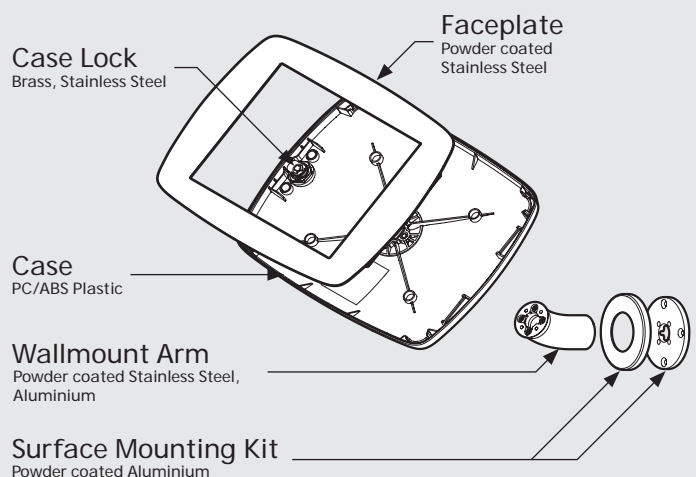

Parts in the Box

PRODUCT DATA SHEET - BOUNCEPAD WALLMOUNT

Case:	Arm:	Mounting:	Packaged weight:	Colour:
Midi	Wallmount	Fixing from Below	1.84kg	White Black
		Fixing from Above		

Parts in the Box

PRODUCT DATA SHEET - BOUNCEPAD WALLMOUNT

Case:	Arm:	Mounting:	Packaged weight:	Colour:
Maxi	Wallmount	Fixing from Below	2.07kg	White Black
		Fixing from Above		

PRODUCT DATA SHEET - BOUNCEPAD WALLMOUNT

Case: Mega
Arm: Wallmount
Mounting: Fixing from Below
 Fixing from Above
Packaged weight: 2.46kg
Colour: White
 Black