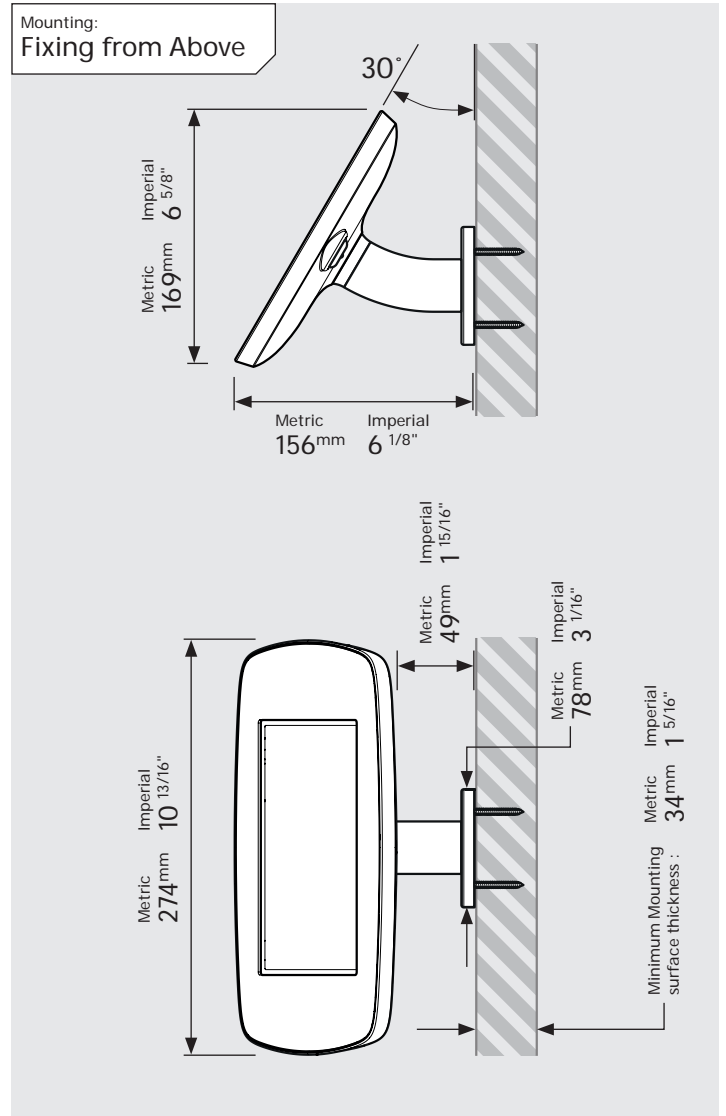

- iPad Pro 12.9" 1st Gen
- iPad Pro 12.9" 2nd Gen
- iPad Pro 12.9" 3rd Gen
- Microsoft Surface Pro 4
- Microsoft Surface Pro 5

PRODUCT DATA SHEET - BOUNCEPAD WALLMOUNT

bouncepad[®]

Case: Mini Arm: Wallmount Mounting: Fixing from Below
 Fixing from Above Packaged weight: 1.66kg Colour: White
 Black

Parts in the Box

PRODUCT DATA SHEET - BOUNCEPAD WALLMOUNT

Case:	Arm:	Mounting:	Packaged weight:	Colour:
Midi	Wallmount	Fixing from Below	1.84kg	White Black
		Fixing from Above		

Parts in the Box

PRODUCT DATA SHEET - BOUNCEPAD WALLMOUNT

Case:	Arm:	Mounting:	Packaged weight:	Colour:
Maxi	Wallmount	Fixing from Below	2.07kg	White Black
		Fixing from Above		

PRODUCT DATA SHEET - BOUNCEPAD WALLMOUNT

Case: Mega
Arm: Wallmount
Mounting: Fixing from Below
 Fixing from Above
Packaged weight: 2.46kg
Colour: White
 Black