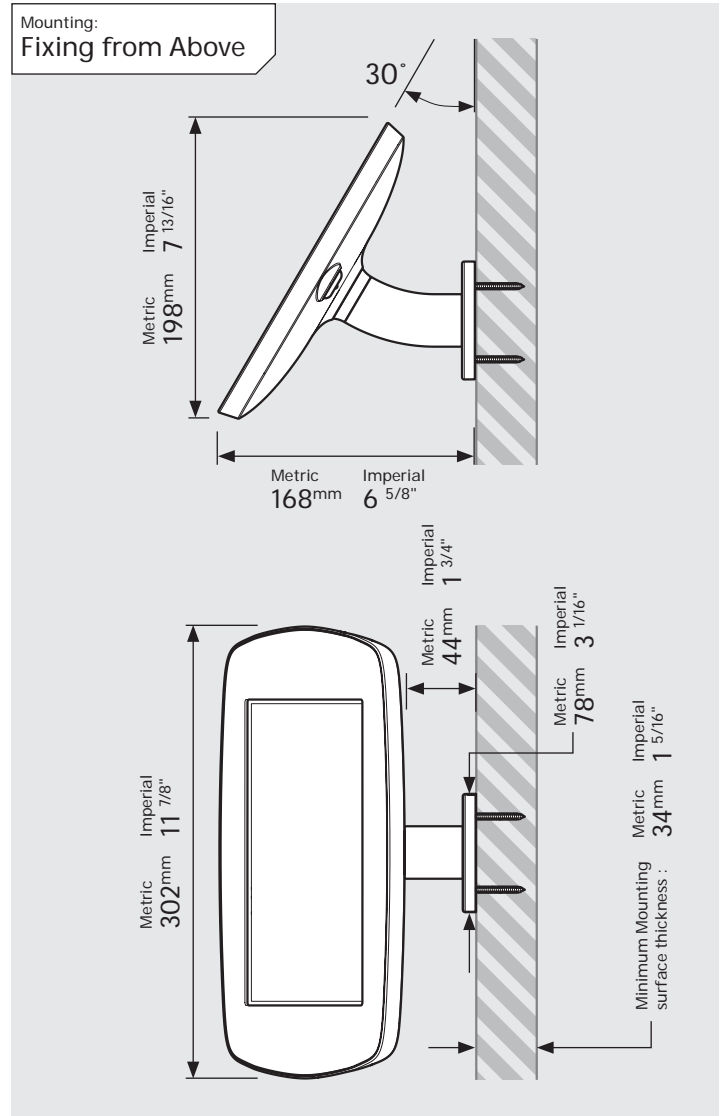

- iPad Pro 12.9" 1st Gen
- iPad Pro 12.9" 2nd Gen
- iPad Pro 12.9" 3rd Gen
- Microsoft Surface Pro 4
- Microsoft Surface Pro 5

PRODUCT DATA SHEET - BOUNCEPAD WALLMOUNT

bouncepad[®]

Case: Mini Arm: Wallmount Mounting: Fixing from Below
 Fixing from Above Packaged weight: 1.66kg Colour: White
 Black

Parts in the Box

PRODUCT DATA SHEET - BOUNCEPAD WALLMOUNT

Case:	Arm:	Mounting:	Packaged weight:	Colour:
Midi	Wallmount	Fixing from Below	1.84kg	White Black
		Fixing from Above		

Parts in the Box

PRODUCT DATA SHEET - BOUNCEPAD WALLMOUNT

Case:	Arm:	Mounting:	Packaged weight:	Colour:
Maxi	Wallmount	Fixing from Below	2.07kg	White Black
		Fixing from Above		

PRODUCT DATA SHEET - BOUNCEPAD WALLMOUNT

Case: Mega
Arm: Wallmount
Mounting: Fixing from Below
 Fixing from Above
Packaged weight: 2.46kg
Colour: White
 Black