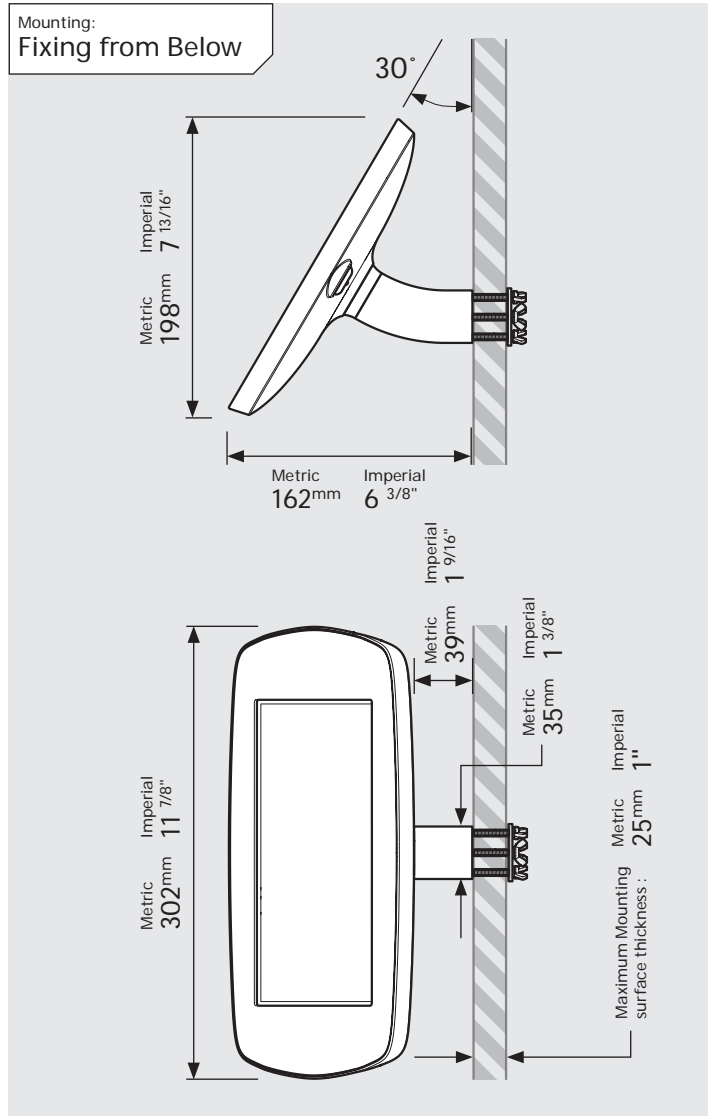

- iPad Pro 12.9" 1st Gen
- iPad Pro 12.9" 2nd Gen
- iPad Pro 12.9" 3rd Gen
- Microsoft Surface Pro 4
- Microsoft Surface Pro 5

PRODUCT DATA SHEET - BOUNCEPAD WALLMOUNT

bouncepad[®]

Case: Mini Arm: Wallmount Mounting: Fixing from Below
 Fixing from Above Packaged weight: 1.66kg Colour: White
 Black

Parts in the Box

PRODUCT DATA SHEET - BOUNCEPAD WALLMOUNT

Case:	Arm:	Mounting:	Packaged weight:	Colour:
Midi	Wallmount	Fixing from Below	1.84kg	White Black
		Fixing from Above		

Parts in the Box

PRODUCT DATA SHEET - BOUNCEPAD WALLMOUNT

Case:	Arm:	Mounting:	Packaged weight:	Colour:
Maxi	Wallmount	Fixing from Below	2.07kg	White Black
		Fixing from Above		

PRODUCT DATA SHEET - BOUNCEPAD WALLMOUNT

Case: Mega
Arm: Wallmount
Mounting: Fixing from Below
 Fixing from Above
Packaged weight: 2.46kg
Colour: White
 Black