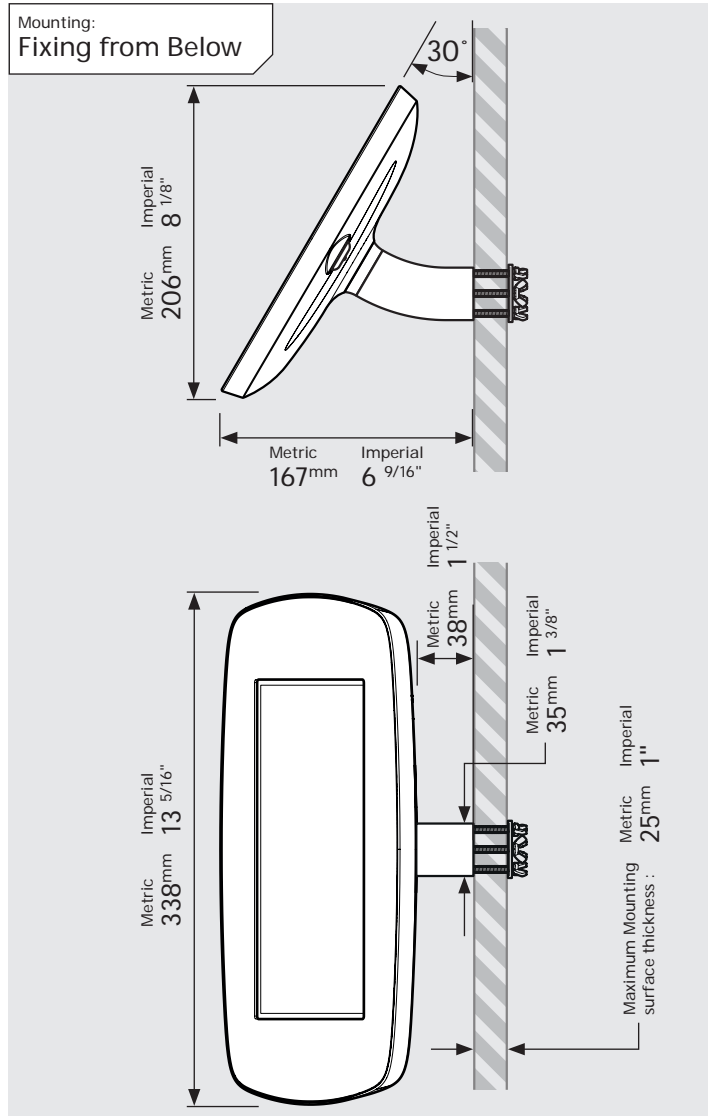

- iPad Pro 12.9" 1st Gen
- iPad Pro 12.9" 2nd Gen
- iPad Pro 12.9" 3rd Gen
- Microsoft Surface Pro 4
- Microsoft Surface Pro 5

PRODUCT DATA SHEET - BOUNCEPAD WALLMOUNT

bouncepad[®]

Case: Mini Arm: Wallmount Mounting: Fixing from Below
 Fixing from Above Packaged weight: 1.66kg Colour: White
 Black

Parts in the Box

PRODUCT DATA SHEET - BOUNCEPAD WALLMOUNT

Case:	Arm:	Mounting:	Packaged weight:	Colour:
Midi	Wallmount	Fixing from Below	1.84kg	White Black
		Fixing from Above		

Parts in the Box

PRODUCT DATA SHEET - BOUNCEPAD WALLMOUNT

Case:	Arm:	Mounting:	Packaged weight:	Colour:
Maxi	Wallmount	Fixing from Below	2.07kg	White Black
		Fixing from Above		

PRODUCT DATA SHEET - BOUNCEPAD WALLMOUNT

Case: Mega
Arm: Wallmount
Mounting: Fixing from Below
 Fixing from Above
Packaged weight: 2.46kg
Colour: White
 Black