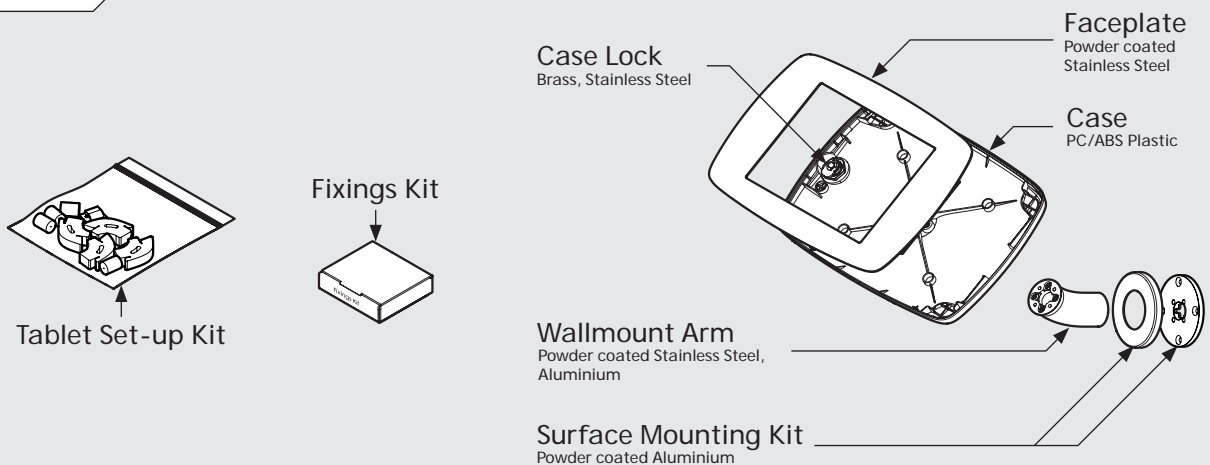

Parts in the Box