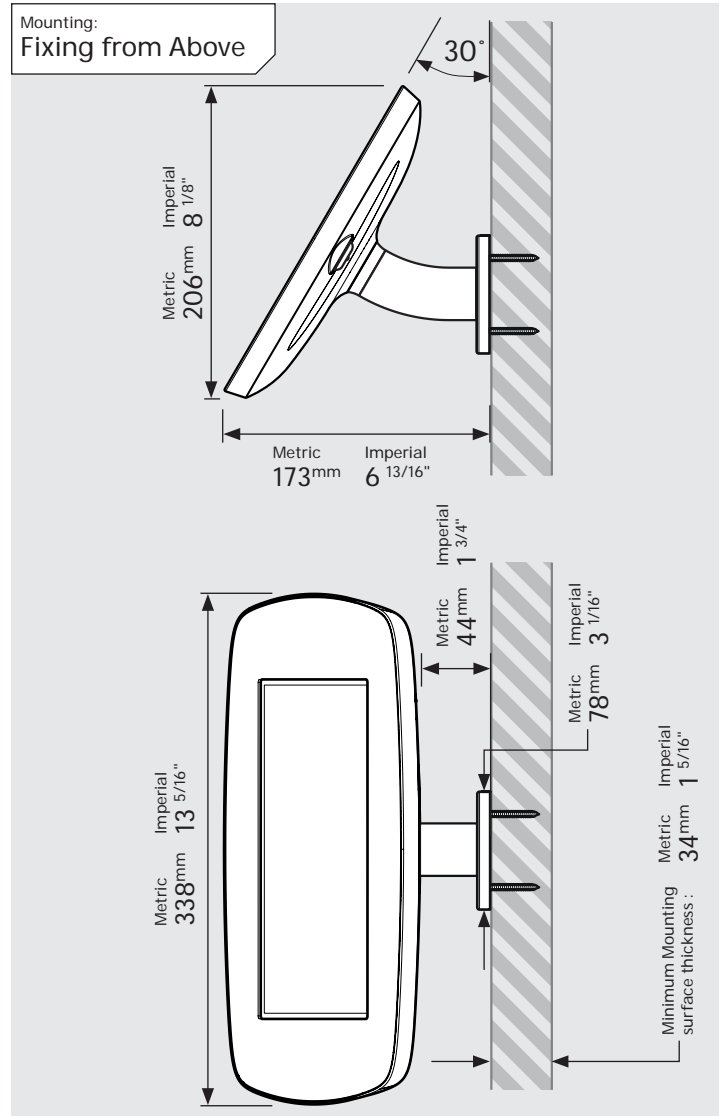

- iPad Pro 12.9" 1st Gen
- iPad Pro 12.9" 2nd Gen
- iPad Pro 12.9" 3rd Gen
- Microsoft Surface Pro 4
- Microsoft Surface Pro 5

PRODUCT DATA SHEET - BOUNCEPAD WALLMOUNT

bouncepad[®]

Case: Mini Arm: Wallmount Mounting: Fixing from Below
 Fixing from Above Packaged weight: 1.66kg Colour: White
 Black

Parts in the Box

PRODUCT DATA SHEET - BOUNCEPAD WALLMOUNT

Case:	Arm:	Mounting:	Packaged weight:	Colour:
Midi	Wallmount	Fixing from Below	1.84kg	White Black
		Fixing from Above		

Parts in the Box

PRODUCT DATA SHEET - BOUNCEPAD WALLMOUNT

Case:	Arm:	Mounting:	Packaged weight:	Colour:
Maxi	Wallmount	Fixing from Below	2.07kg	White Black
		Fixing from Above		

PRODUCT DATA SHEET - BOUNCEPAD WALLMOUNT

Case: Mega
Arm: Wallmount
Mounting: Fixing from Below
 Fixing from Above
Packaged weight: 2.46kg
Colour: White
 Black