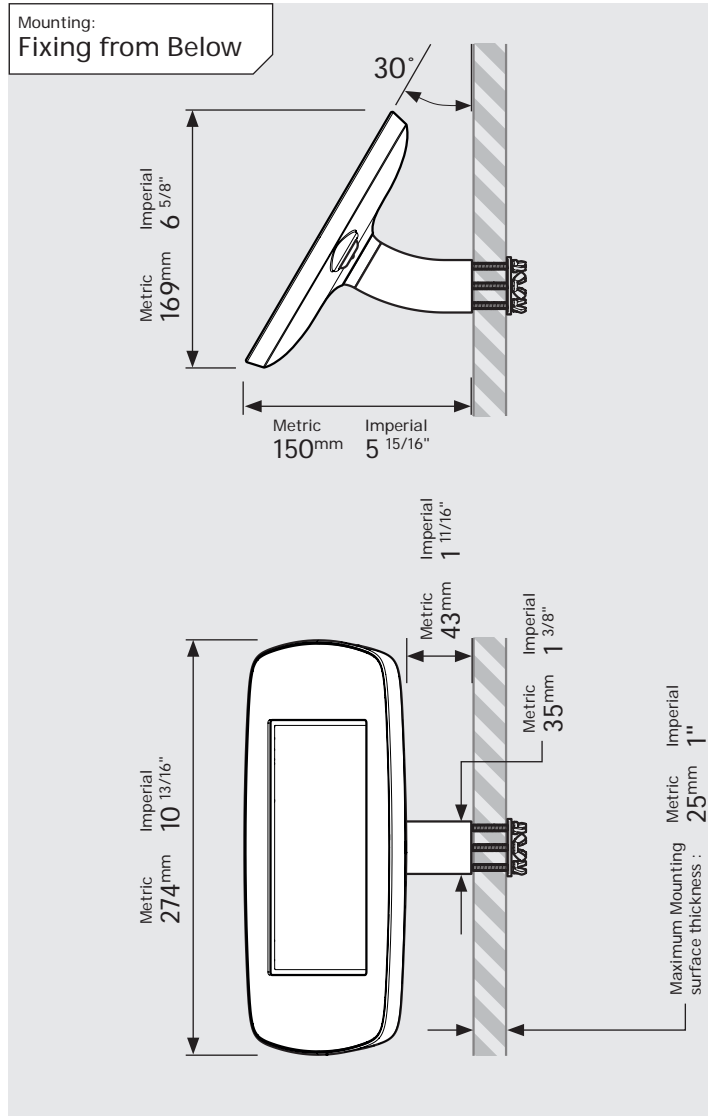

- iPad Pro 12.9" 1st Gen
- iPad Pro 12.9" 2nd Gen
- iPad Pro 12.9" 3rd Gen
- Microsoft Surface Pro 4
- Microsoft Surface Pro 5

PRODUCT DATA SHEET - BOUNCEPAD WALLMOUNT

bouncepad[®]

Case: Mini Arm: Wallmount Mounting: Fixing from Below
 Fixing from Above Packaged weight: 1.66kg Colour: White
 Black

Parts in the Box

PRODUCT DATA SHEET - BOUNCEPAD WALLMOUNT

Case:	Arm:	Mounting:	Packaged weight:	Colour:
Midi	Wallmount	Fixing from Below	1.84kg	White Black
		Fixing from Above		

Parts in the Box

PRODUCT DATA SHEET - BOUNCEPAD WALLMOUNT

Case:	Arm:	Mounting:	Packaged weight:	Colour:
Maxi	Wallmount	Fixing from Below	2.07kg	White Black
		Fixing from Above		

PRODUCT DATA SHEET - BOUNCEPAD WALLMOUNT

Case: Mega
Arm: Wallmount
Mounting: Fixing from Below
 Fixing from Above
Packaged weight: 2.46kg
Colour: White
 Black