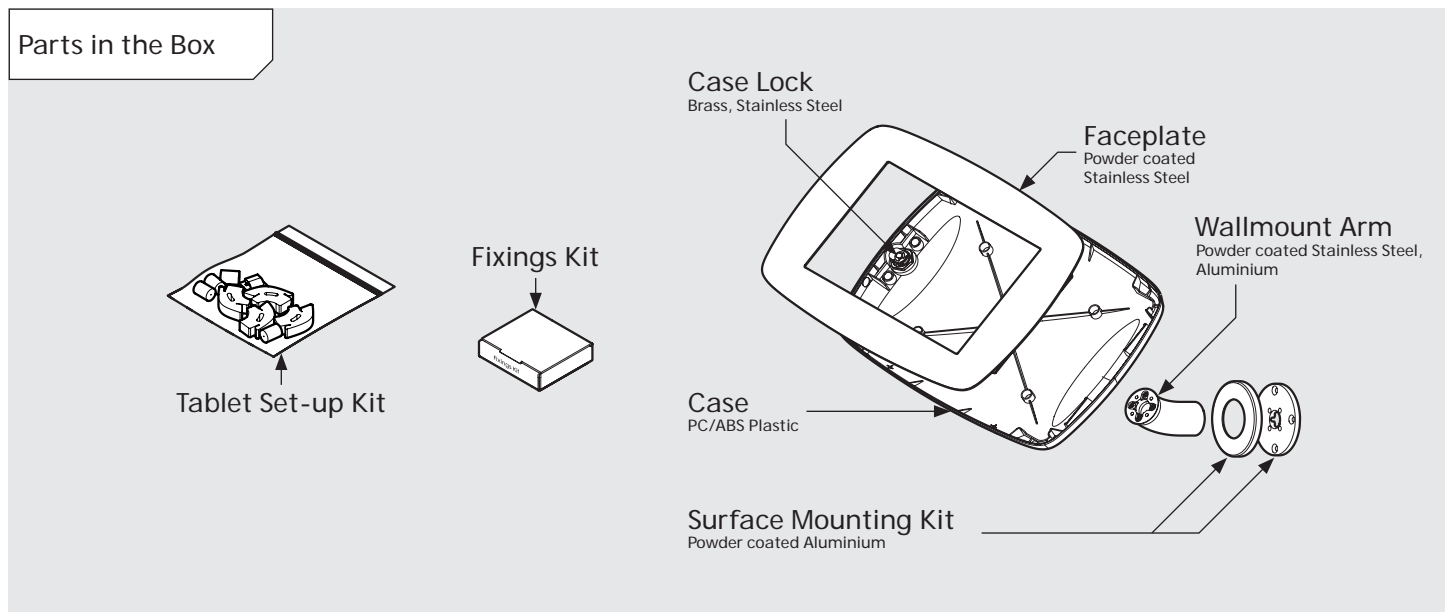

Parts in the Box

PRODUCT DATA SHEET - BOUNCEPAD WALLMOUNT

Case:	Arm:	Mounting:	Packaged weight:	Colour:
Midi	Wallmount	Fixing from Below	1.84kg	White Black
		Fixing from Above		

Parts in the Box

PRODUCT DATA SHEET - BOUNCEPAD WALLMOUNT

Case:	Arm:	Mounting:	Packaged weight:	Colour:
Maxi	Wallmount	Fixing from Below	2.07kg	White Black
		Fixing from Above		

PRODUCT DATA SHEET - BOUNCEPAD WALLMOUNT

Case: Mega
Arm: Wallmount
Mounting: Fixing from Below
 Fixing from Above
Packaged weight: 2.46kg
Colour: White
 Black