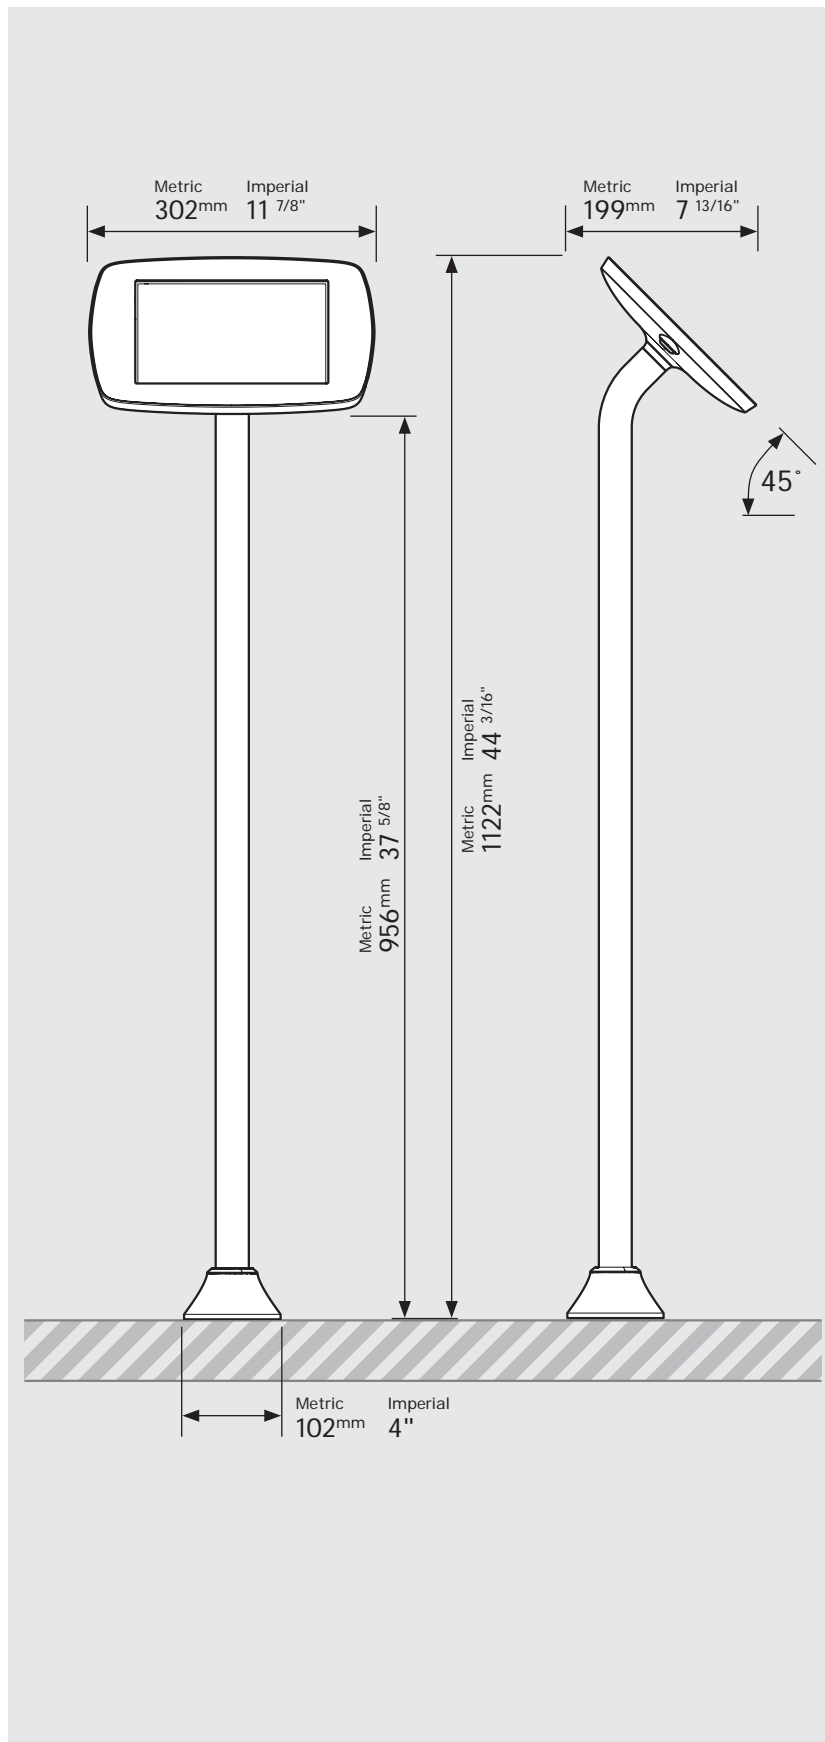

PRODUCT DATA SHEET - BOUNCEPAD FLOORSTANDING SLIM

bouncepad®

Case:	Arm:	Mounting:	Packaged weight:	Colour:
Midi	Floorstanding Slim	Fixing from Above	7.09kg	White Black