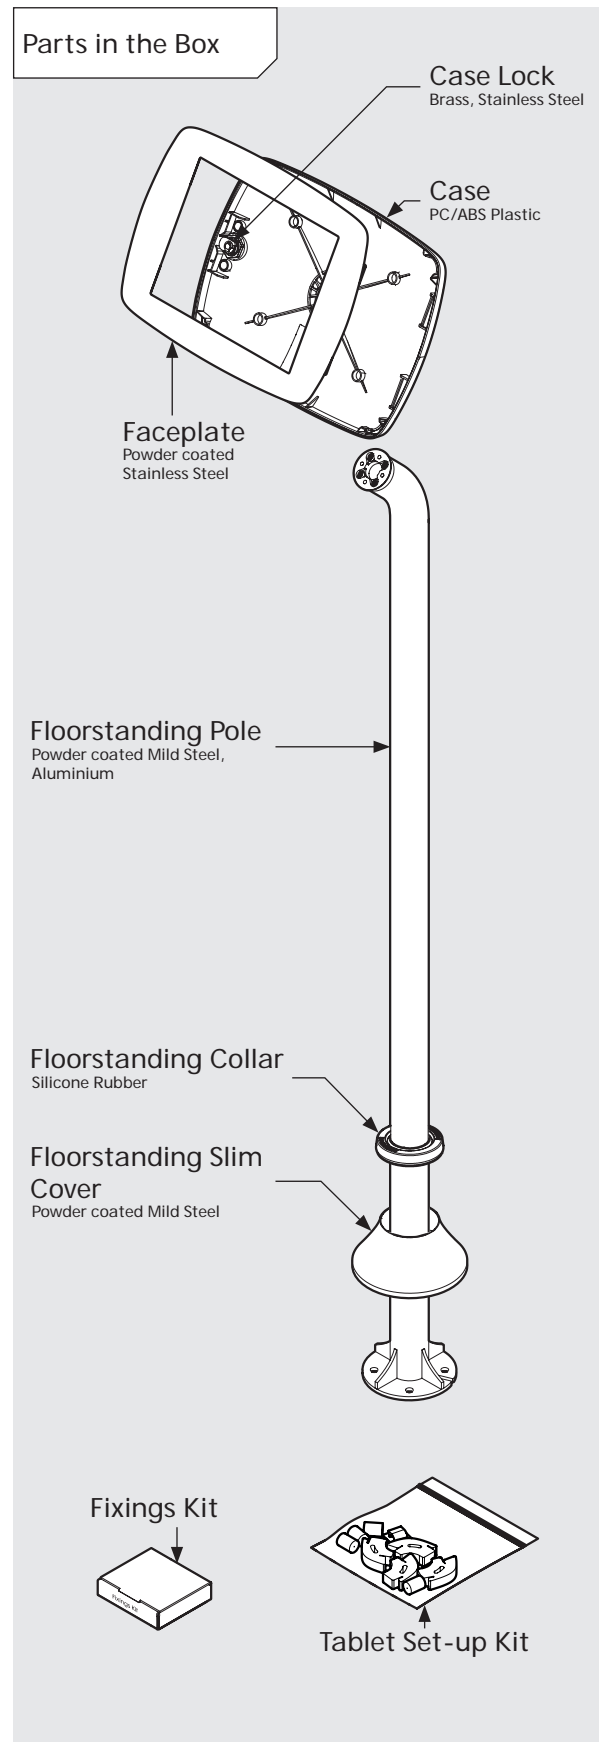

PRODUCT DATA SHEET - BOUNCEPAD FLOORSTANDING SLIM

bouncepad®

Case:	Arm:	Mounting:	Packaged weight:	Colour:
Midi	Floorstanding Slim	Fixing from Above	7.09kg	White Black