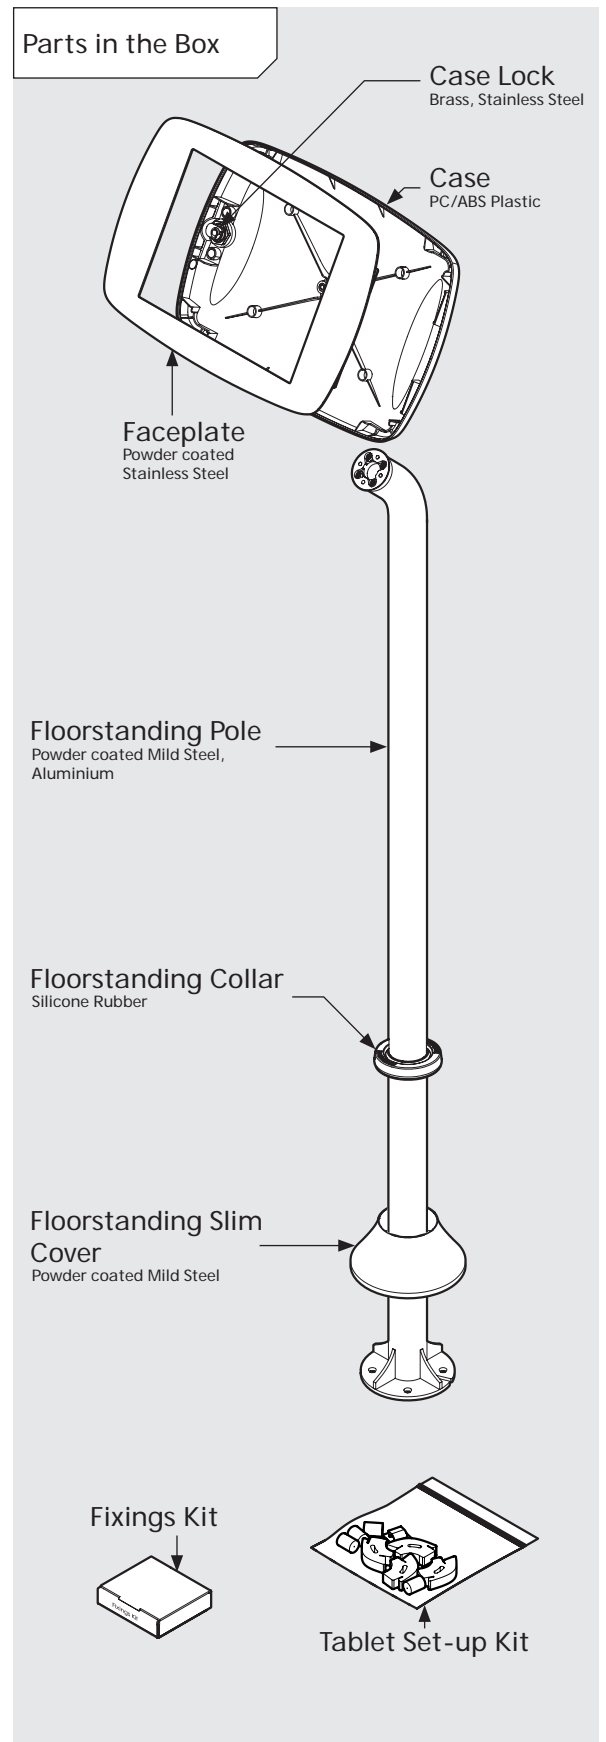

* Cable is not included for the Surface Pro 4 or Surface Pro 5 Tablets.

PRODUCT DATA SHEET - BOUNCEPAD FLOORSTANDING SLIM

bouncepad[®]

Case:	Arm:	Mounting:	Packaged weight:	Colour:
Mini	Floorstanding Slim	Fixing from Above	6.91kg	White Black

Parts in the Box

PRODUCT DATA SHEET - BOUNCEPAD FLOORSTANDING SLIM

bouncepad[®]

Case:	Arm:	Mounting:	Packaged weight:	Colour:
Midi	Floorstanding Slim	Fixing from Above	7.09kg	White Black

PRODUCT DATA SHEET - BOUNCEPAD FLOORSTANDING SLIM

bouncepad[®]

Case:	Arm:	Mounting:	Packaged weight:	Colour:
Maxi	Floorstanding Slim	Fixing from Above	7.32kg	White Black

PRODUCT DATA SHEET - BOUNCEPAD FLOORSTANDING SLIM

bouncepad[®]

Case:	Arm:	Mounting:	Packaged weight:	Colour:
Mega	Floorstanding Slim	Fixing from Above	7.71kg	White Black