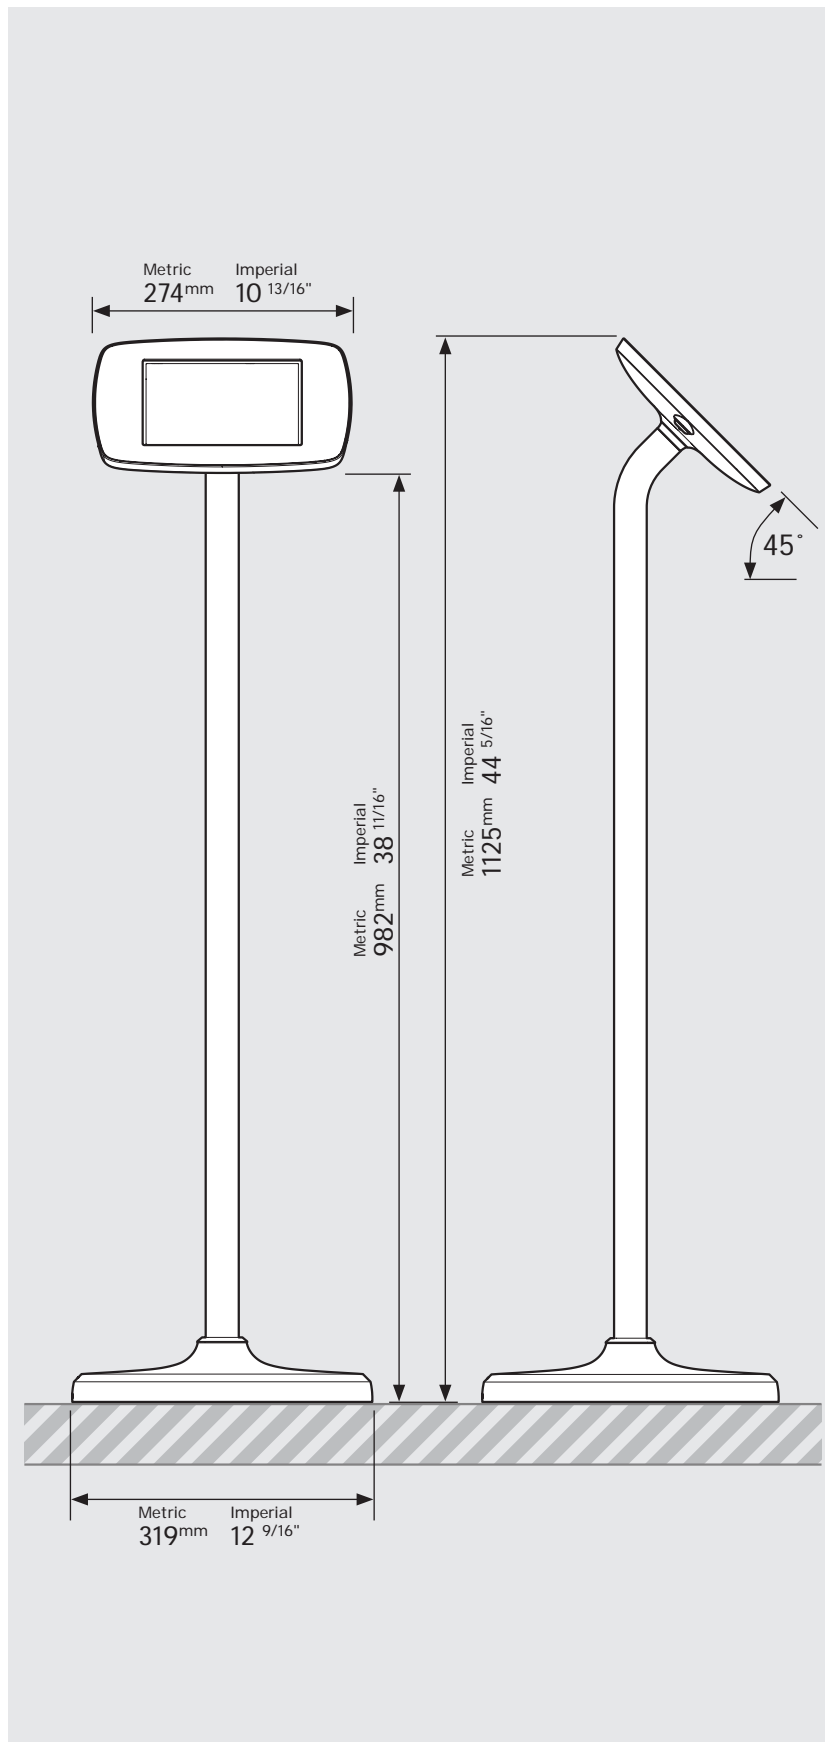

*Cable is not included for the Microsoft Surface Go.
Cable is not included for the Samsung Tab A 10.1 (2019).

Mega Case supported devices:

- iPad Pro 12.9" 1st Gen
- iPad Pro 12.9" 2nd Gen
- iPad Pro 12.9" 3rd Gen
- Microsoft Surface Pro 4
- Microsoft Surface Pro 5

* Cable is not included for the Surface Pro 4 or Surface Pro 5 Tablets.

PRODUCT DATA SHEET - BOUNCEPAD FLOORSTANDING

bouncepad[®]

| | | | | |
|--------------|---------------|------------------|-------------------------|----------------|
| Case: | Arm: | Mounting: | Packaged weight: | Colour: |
| Mini | Floorstanding | Not Applicable | 13.82kg | White Black |