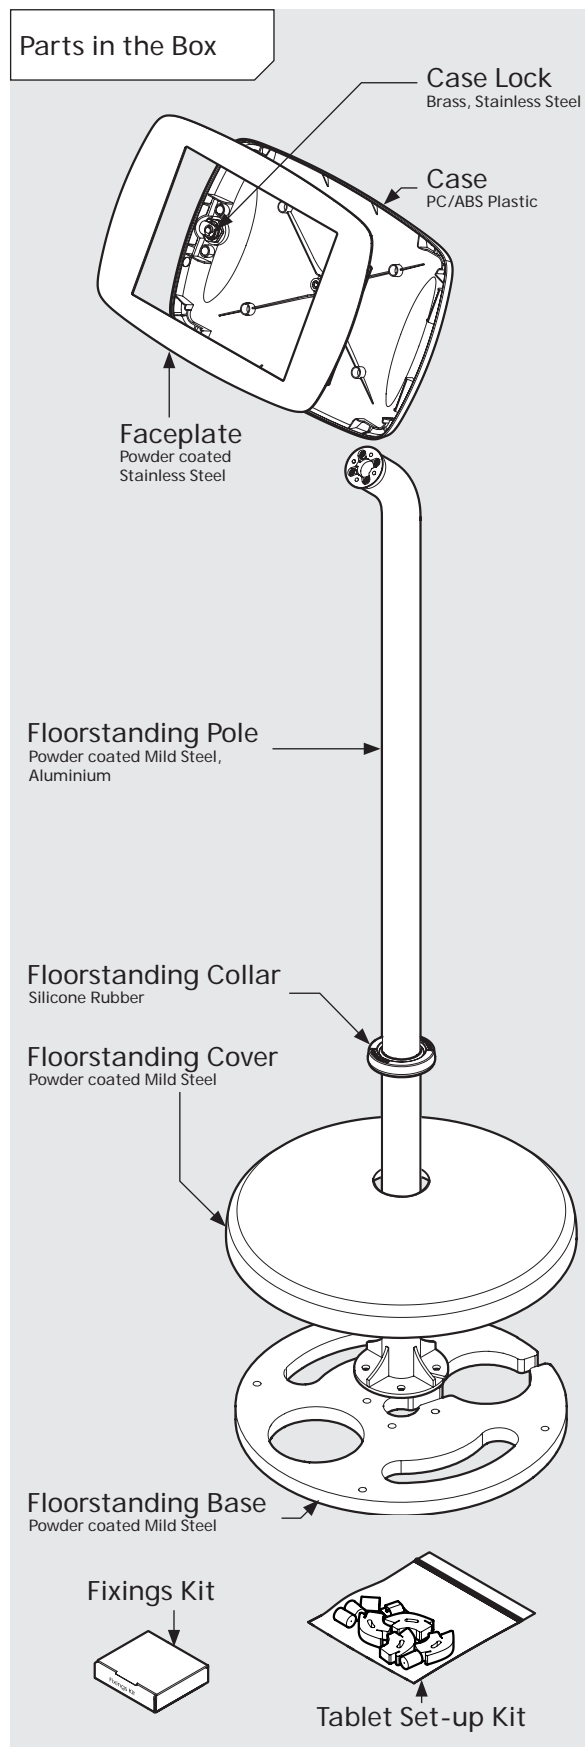

* Cable is not included for the Surface Pro 4 or Surface Pro 5 Tablets.

PRODUCT DATA SHEET - BOUNCEPAD FLOORSTANDING

bouncepad[®]

| | | | | |
|--------------|---------------|------------------|-------------------------|----------------|
| Case: | Arm: | Mounting: | Packaged weight: | Colour: |
| Mini | Floorstanding | Not Applicable | 13.82kg | White Black |

Parts in the Box

PRODUCT DATA SHEET - BOUNCEPAD FLOORSTANDING

bouncepad[®]

| | | | | |
|--------------|---------------|------------------|-------------------------|----------------|
| Case: | Arm: | Mounting: | Packaged weight: | Colour: |
| Midi | Floorstanding | Not Applicable | 14.0kg | White Black |

PRODUCT DATA SHEET - BOUNCEPAD FLOORSTANDING

bouncepad[®]

| | | | | |
|--------------|---------------|------------------|-------------------------|----------------|
| Case: | Arm: | Mounting: | Packaged weight: | Colour: |
| Maxi | Floorstanding | Not Applicable | 14.23kg | White Black |