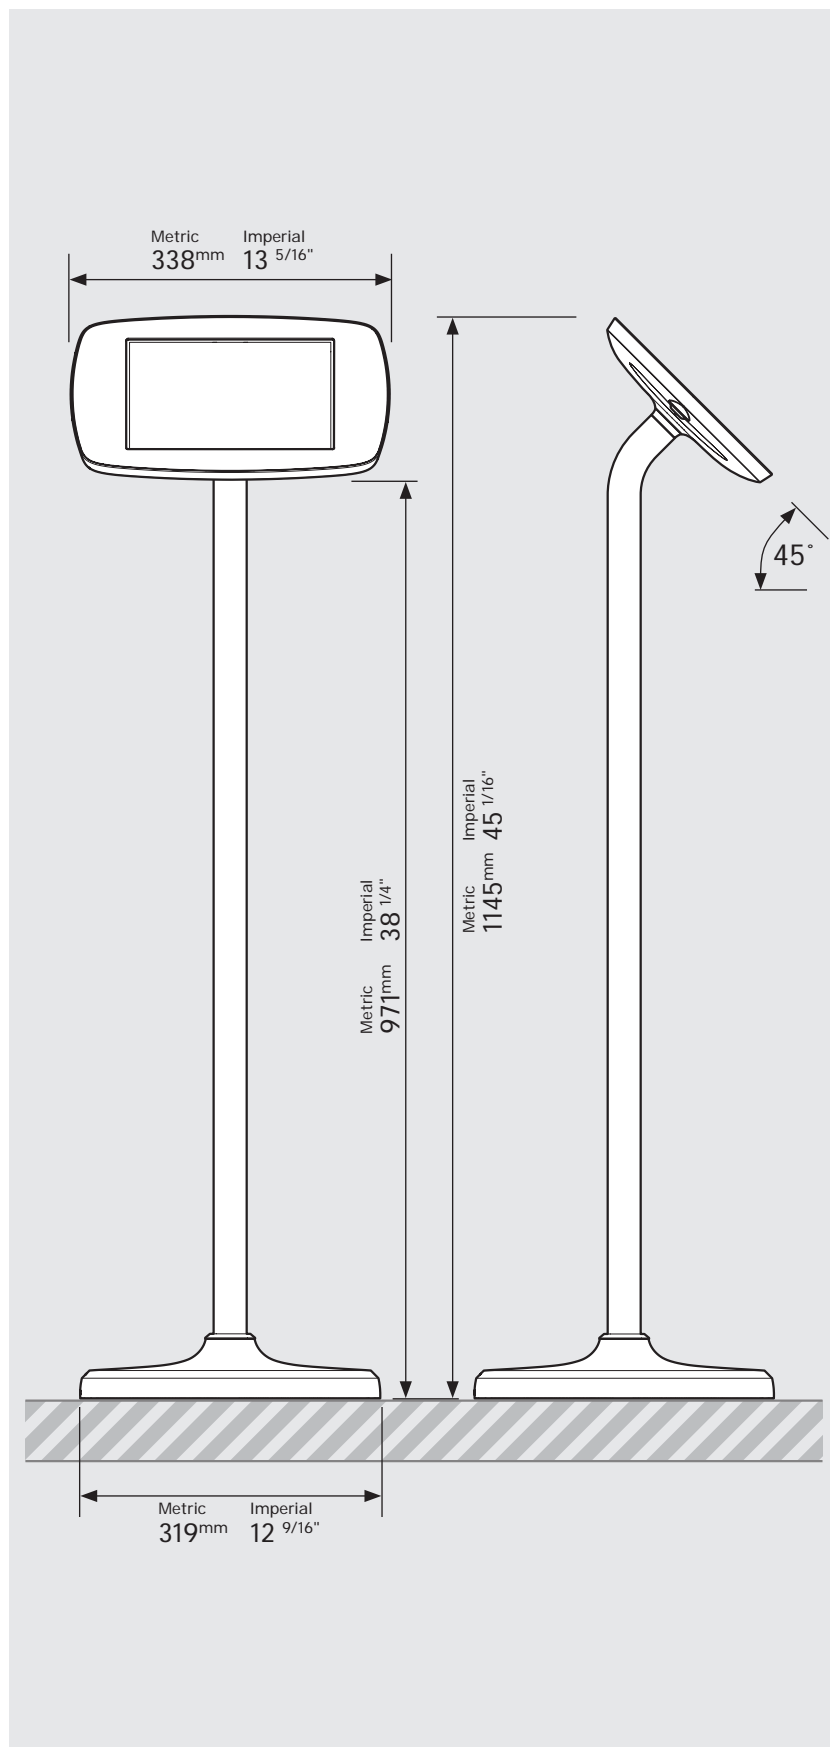

* Cable is not included for the Surface Pro 4 or Surface Pro 5 Tablets.

PRODUCT DATA SHEET - BOUNCEPAD FLOORSTANDING

bouncepad[®]

| | | | | |
|--------------|---------------|------------------|-------------------------|----------------|
| Case: | Arm: | Mounting: | Packaged weight: | Colour: |
| Mini | Floorstanding | Not Applicable | 13.82kg | White Black |

Parts in the Box

PRODUCT DATA SHEET - BOUNCEPAD FLOORSTANDING

bouncepad[®]

| | | | | |
|--------------|---------------|------------------|-------------------------|----------------|
| Case: | Arm: | Mounting: | Packaged weight: | Colour: |
| Midi | Floorstanding | Not Applicable | 14.0kg | White Black |

PRODUCT DATA SHEET - BOUNCEPAD FLOORSTANDING

bouncepad[®]

| | | | | |
|--------------|---------------|------------------|-------------------------|----------------|
| Case: | Arm: | Mounting: | Packaged weight: | Colour: |
| Maxi | Floorstanding | Not Applicable | 14.23kg | White Black |

PRODUCT DATA SHEET - BOUNCEPAD FLOORSTANDING

bouncepad[®]

| | | | | |
|--------------|---------------|------------------|-------------------------|----------------|
| Case: | Arm: | Mounting: | Packaged weight: | Colour: |
| Mega | Floorstanding | Not Applicable | 14.62kg | White Black |