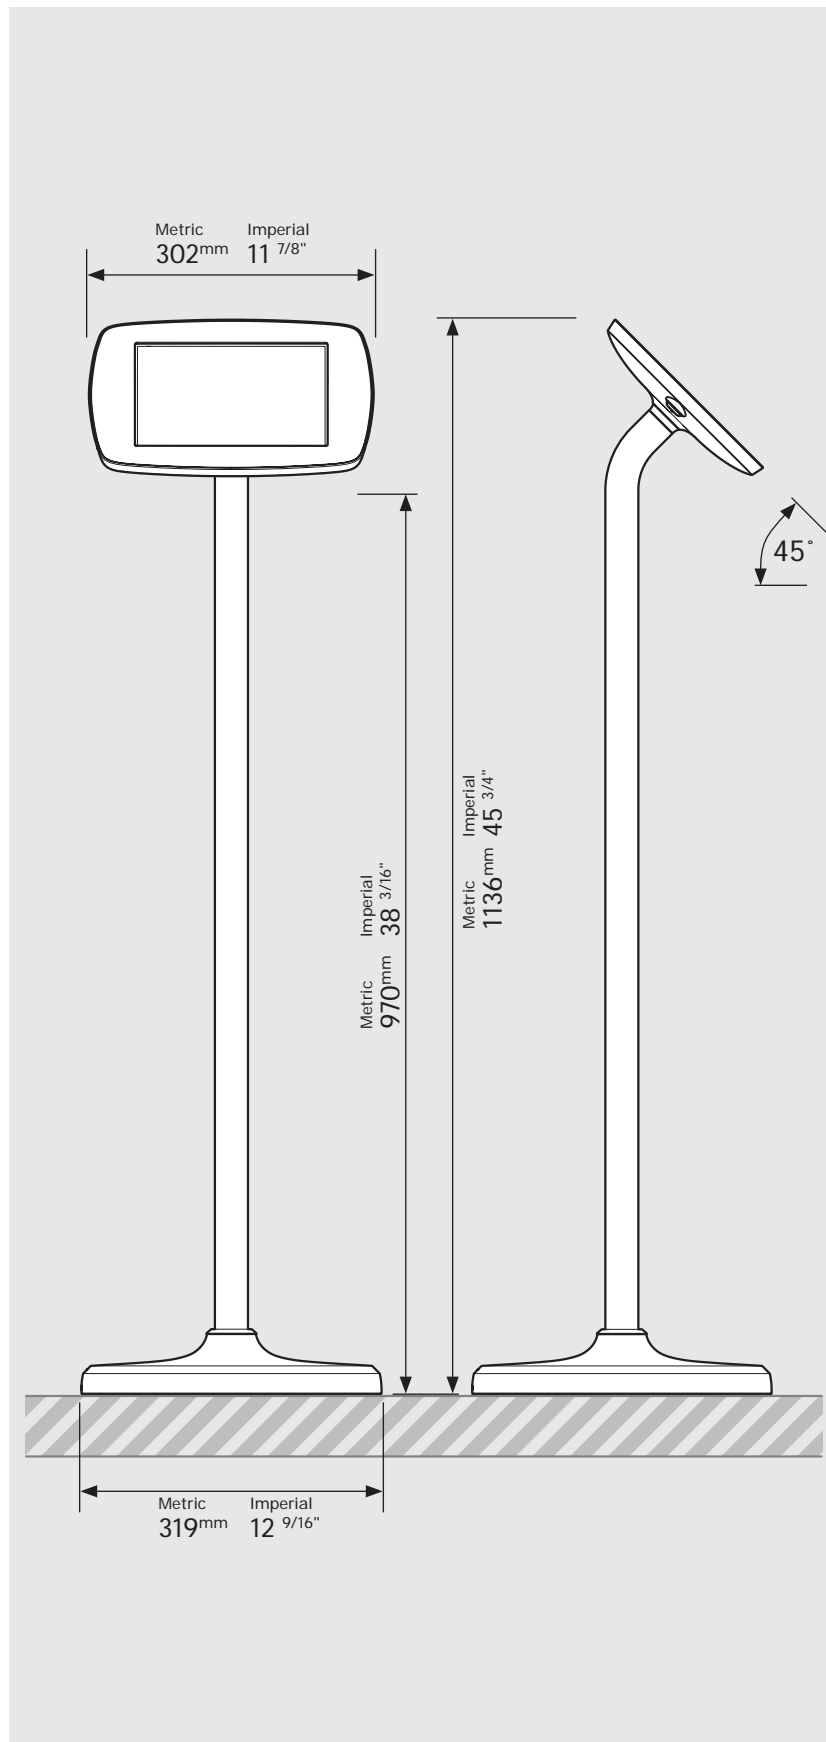

* Cable is not included for the Surface Pro 4 or Surface Pro 5 Tablets.

PRODUCT DATA SHEET - BOUNCEPAD FLOORSTANDING

bouncepad[®]

| | | | | |
|--------------|---------------|------------------|-------------------------|----------------|
| Case: | Arm: | Mounting: | Packaged weight: | Colour: |
| Mini | Floorstanding | Not Applicable | 13.82kg | White Black |

Parts in the Box

PRODUCT DATA SHEET - BOUNCEPAD FLOORSTANDING

bouncepad[®]

| | | | | |
|--------------|---------------|------------------|-------------------------|----------------|
| Case: | Arm: | Mounting: | Packaged weight: | Colour: |
| Midi | Floorstanding | Not Applicable | 14.0kg | White Black |

PRODUCT DATA SHEET - BOUNCEPAD FLOORSTANDING

bouncepad[®]

| | | | | |
|--------------|---------------|------------------|-------------------------|----------------|
| Case: | Arm: | Mounting: | Packaged weight: | Colour: |
| Maxi | Floorstanding | Not Applicable | 14.23kg | White Black |