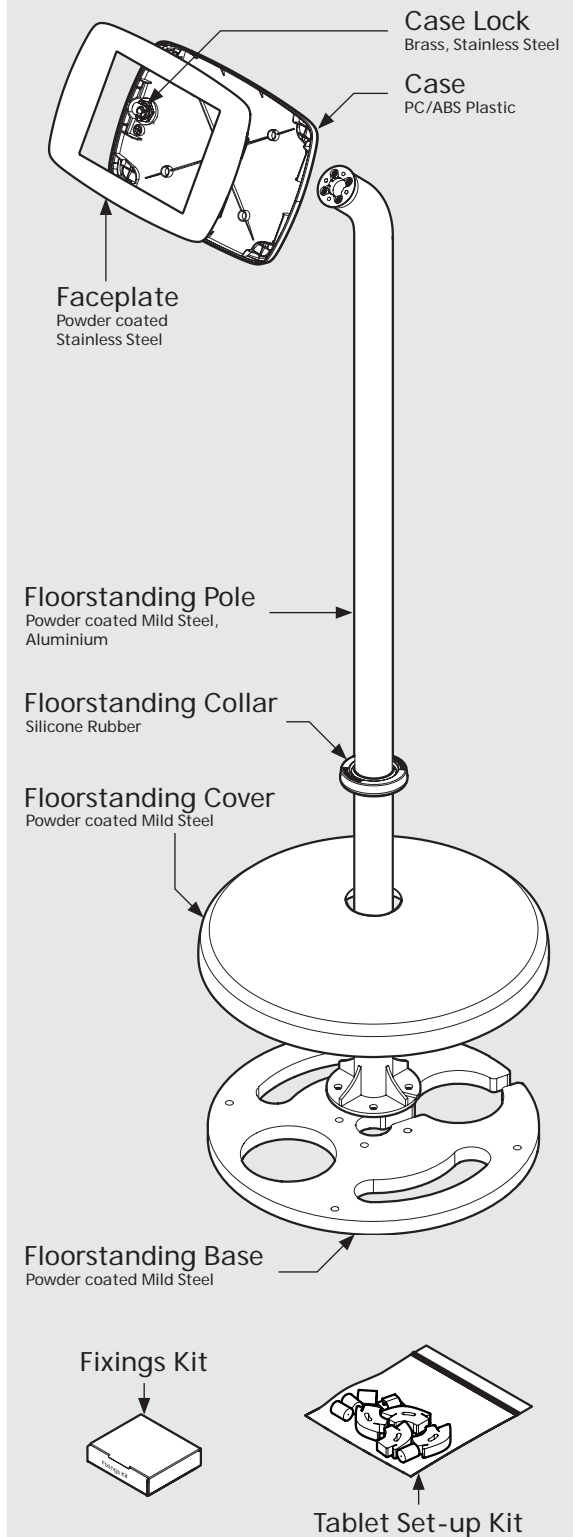

*Cable is not included for the Microsoft Surface Go.
Cable is not included for the Samsung Tab A 10.1 (2019).

Mega Case supported devices:

- iPad Pro 12.9" 1st Gen
- iPad Pro 12.9" 2nd Gen
- iPad Pro 12.9" 3rd Gen
- Microsoft Surface Pro 4
- Microsoft Surface Pro 5

* Cable is not included for the Surface Pro 4 or Surface Pro 5 Tablets.

PRODUCT DATA SHEET - BOUNCEPAD FLOORSTANDING

bouncepad[®]

| | | | | |
|--------------|---------------|------------------|-------------------------|----------------|
| Case: | Arm: | Mounting: | Packaged weight: | Colour: |
| Mini | Floorstanding | Not Applicable | 13.82kg | White Black |

Parts in the Box

PRODUCT DATA SHEET - BOUNCEPAD FLOORSTANDING

bouncepad[®]

| | | | | |
|--------------|---------------|------------------|-------------------------|----------------|
| Case: | Arm: | Mounting: | Packaged weight: | Colour: |
| Midi | Floorstanding | Not Applicable | 14.0kg | White Black |