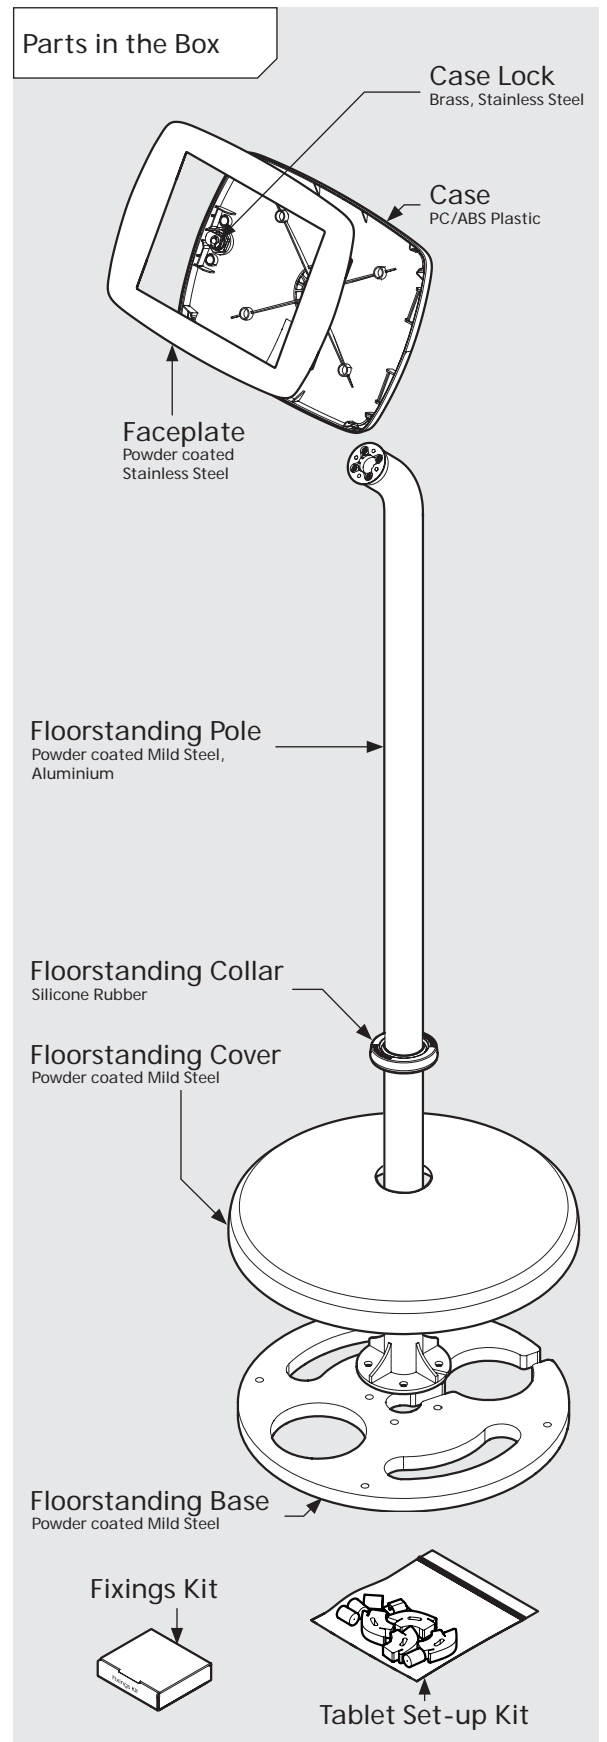

* Cable is not included for the Surface Pro 4 or Surface Pro 5 Tablets.

PRODUCT DATA SHEET - BOUNCEPAD FLOORSTANDING

bouncepad[®]

| | | | | |
|--------------|---------------|------------------|-------------------------|----------------|
| Case: | Arm: | Mounting: | Packaged weight: | Colour: |
| Mini | Floorstanding | Not Applicable | 13.82kg | White Black |

Parts in the Box

PRODUCT DATA SHEET - BOUNCEPAD FLOORSTANDING

bouncepad[®]

| | | | | |
|--------------|---------------|------------------|-------------------------|----------------|
| Case: | Arm: | Mounting: | Packaged weight: | Colour: |
| Midi | Floorstanding | Not Applicable | 14.0kg | White Black |