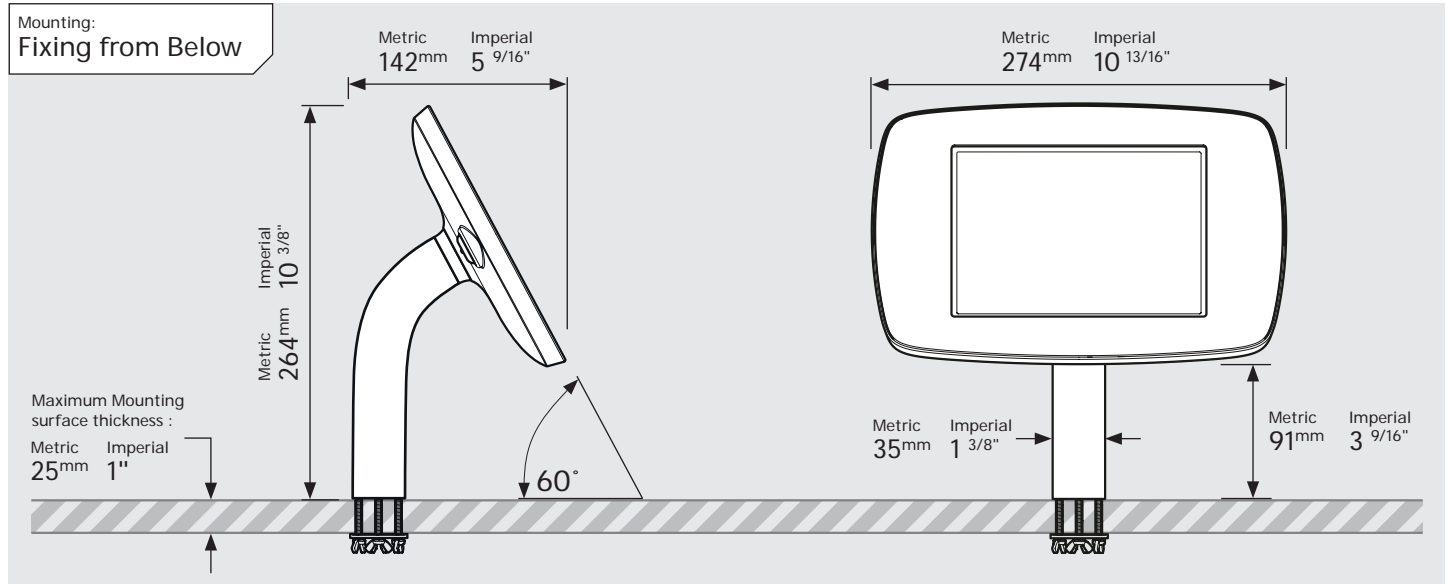

- iPad Pro 12.9" 1st Gen
- iPad Pro 12.9" 2nd Gen
- iPad Pro 12.9" 3rd Gen
- Microsoft Surface Pro 4
- Microsoft Surface Pro 5

PRODUCT DATA SHEET - BOUNCEPAD STATIC60

bouncepad[®]

Case: Mini Arm: Static60 Mounting: Fixing from Below
 Fixing from Above Packaged weight: 1.71kg Colour: White
 Black