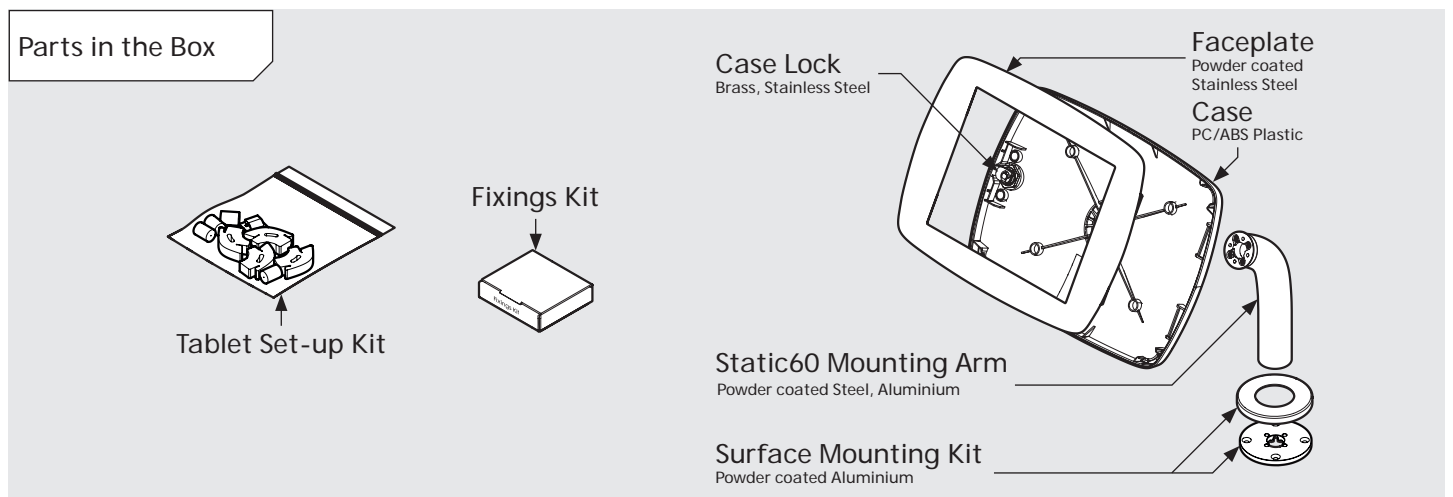

PRODUCT DATA SHEET - BOUNCEPAD STATIC60

bouncepad®

Case:	Arm:	Mounting:	Packaged weight:	Colour:
Midi	Static60	Fixing from Below	1.89kg	White Black
		Fixing from Above