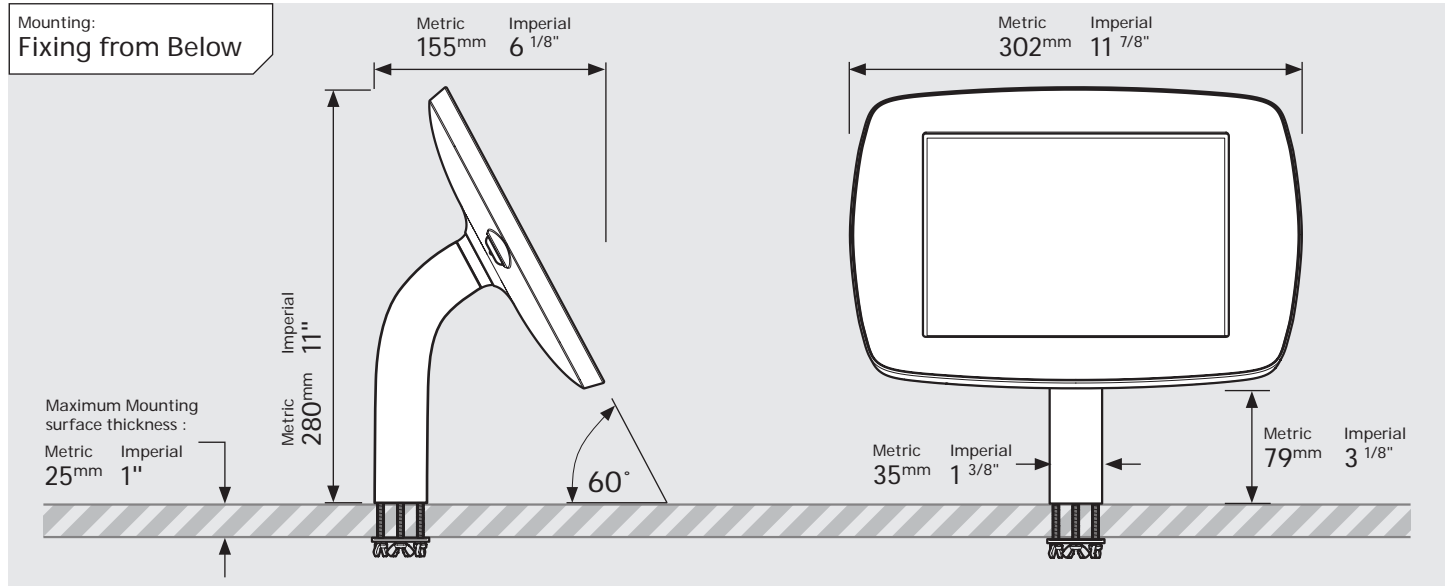

PRODUCT DATA SHEET - BOUNCEPAD STATIC60

bouncepad®

Case:	Arm:	Mounting:	Packaged weight:	Colour:
Midi	Static60	Fixing from Below	1.89kg	White Black
		Fixing from Above