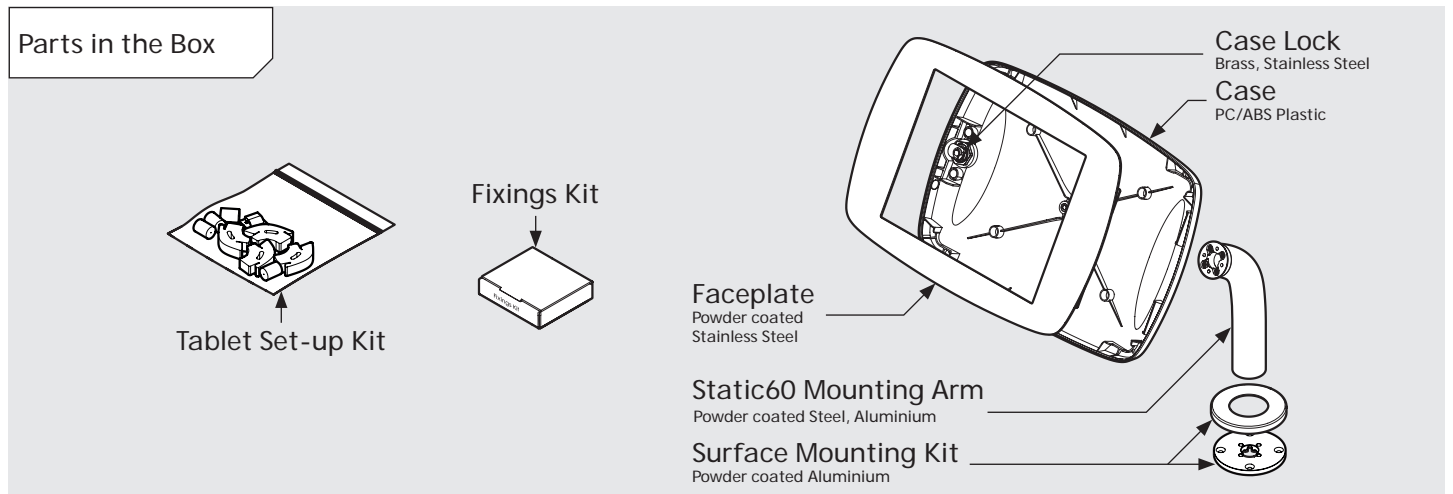

PRODUCT DATA SHEET - BOUNCEPAD STATIC60

bouncepad[®]

Case:	Arm:	Mounting:	Packaged weight:	Colour:
Midi	Static60	Fixing from Below	1.89kg	White Black
		Fixing from Above		

PRODUCT DATA SHEET - BOUNCEPAD STATIC60

bouncepad[®]

Case: Maxi Arm: Static60 Mounting: Fixing from Below Packaged weight: 2.12kg Colour: White
Black
Fixing from Above

PRODUCT DATA SHEET - BOUNCEPAD STATIC60

bouncepad[®]

Case: Mega Arm: Static60 Mounting: Fixing from Below Packaged weight: 2.51kg Colour: White Black