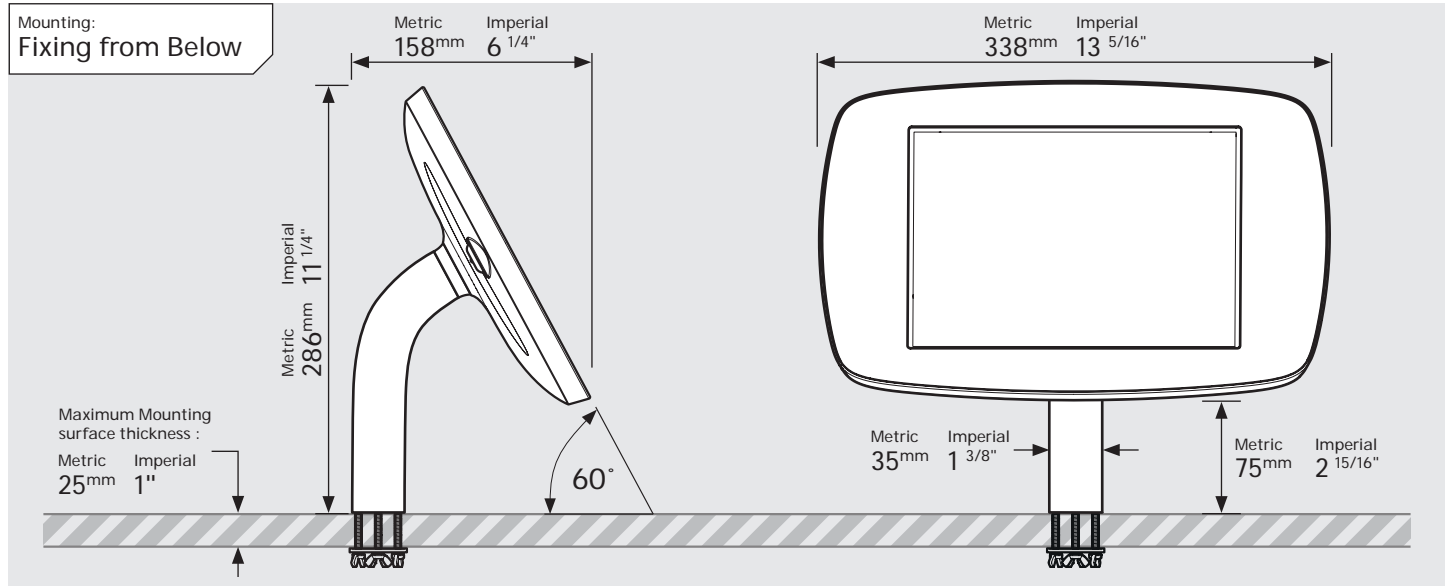

PRODUCT DATA SHEET - BOUNCEPAD STATIC60

bouncepad[®]

Case:	Arm:	Mounting:	Packaged weight:	Colour:
Midi	Static60	Fixing from Below	1.89kg	White Black
		Fixing from Above		

PRODUCT DATA SHEET - BOUNCEPAD STATIC60

bouncepad[®]

Case: Maxi Arm: Static60 Mounting: Fixing from Below Packaged weight: 2.12kg Colour: White
Black
Fixing from Above

PRODUCT DATA SHEET - BOUNCEPAD STATIC60

bouncepad[®]

Case: Mega Arm: Static60 Mounting: Fixing from Below Packaged weight: 2.51kg Colour: White Black

Fixing from Above