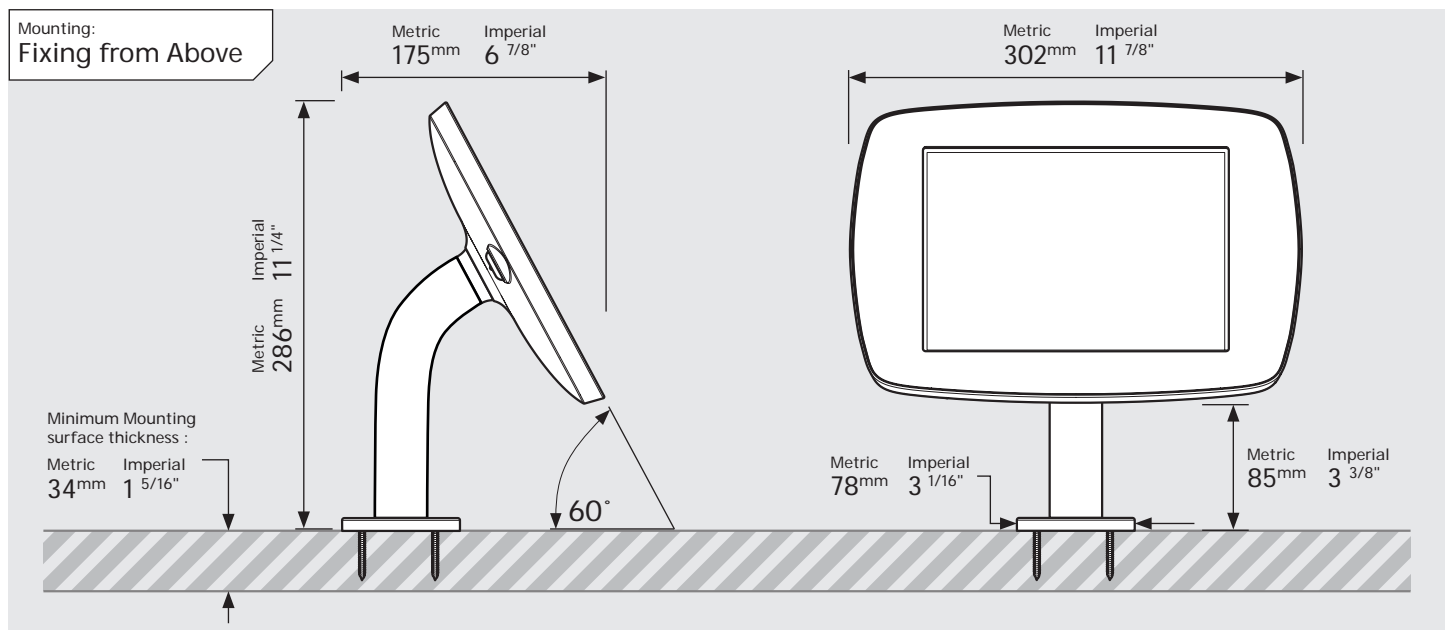

PRODUCT DATA SHEET - BOUNCEPAD STATIC60

bouncepad®

Case:	Arm:	Mounting:	Packaged weight:	Colour:
Midi	Static60	Fixing from Below	1.89kg	White Black
		Fixing from Above