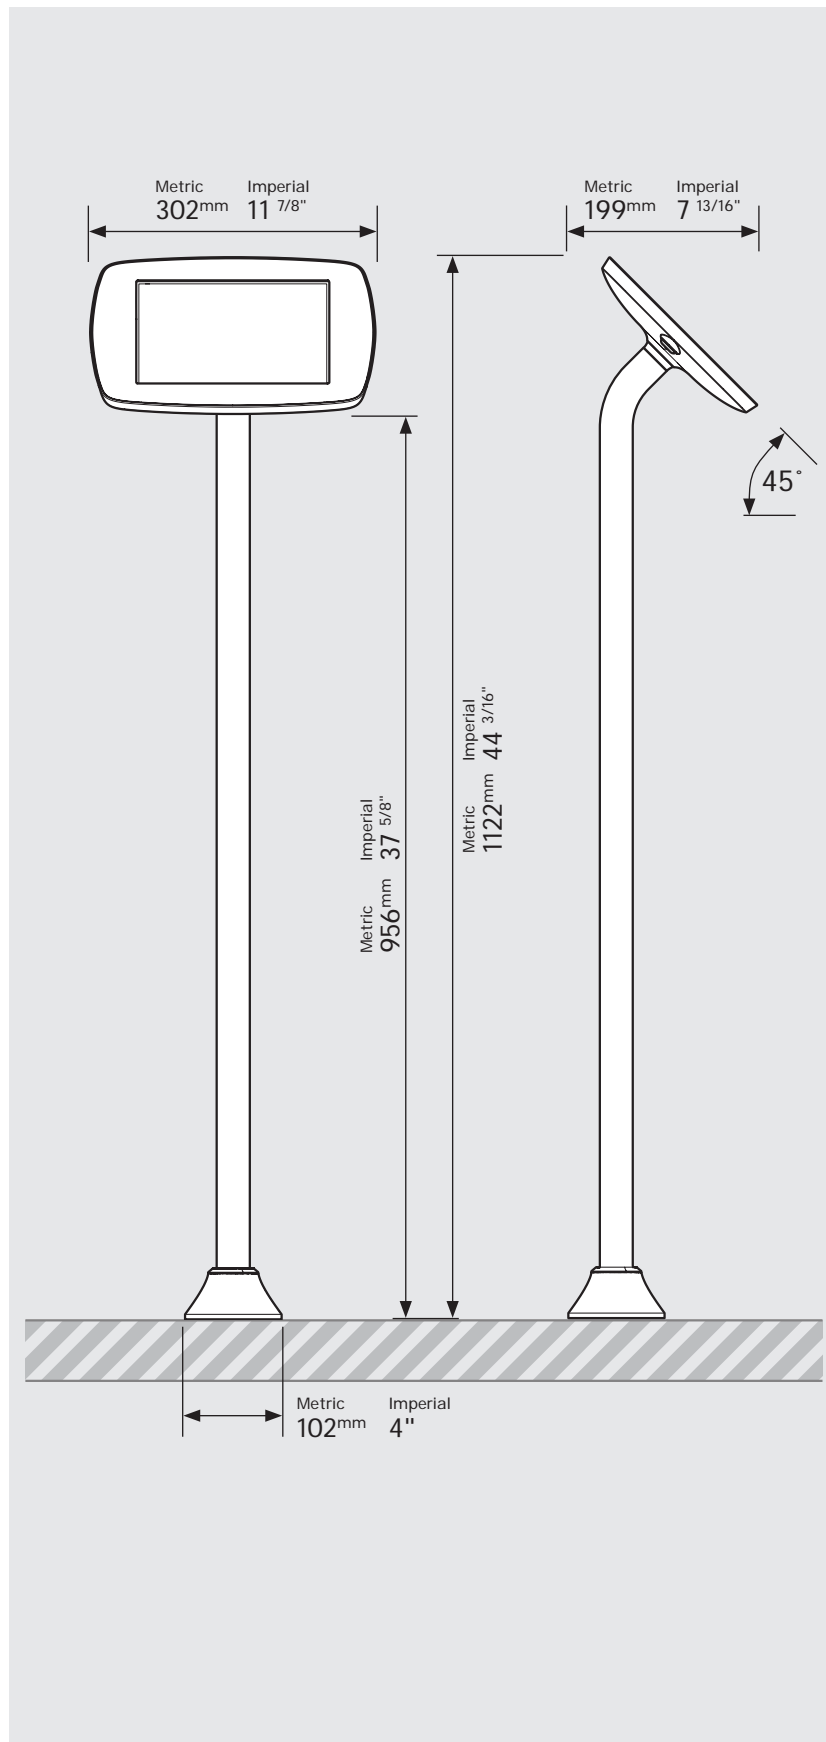

* Cable is not included for the Surface Pro 4 or Surface Pro 5 Tablets.

PRODUCT DATA SHEET - BOUNCEPAD FLOORSTANDING SLIM

bouncepad[®]

Case:	Arm:	Mounting:	Packaged weight:	Colour:
Mini	Floorstanding Slim	Fixing from Above	6.91kg	White Black

Parts in the Box

PRODUCT DATA SHEET - BOUNCEPAD FLOORSTANDING SLIM

bouncepad[®]

Case:	Arm:	Mounting:	Packaged weight:	Colour:
Midi	Floorstanding Slim	Fixing from Above	7.09kg	White Black

PRODUCT DATA SHEET - BOUNCEPAD FLOORSTANDING SLIM