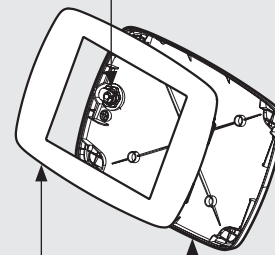

- iPad Pro 12.9" 1st Gen
- iPad Pro 12.9" 2nd Gen
- iPad Pro 12.9" 3rd Gen
- Microsoft Surface Pro 4
- Microsoft Surface Pro 5

PRODUCT DATA SHEET - BOUNCEPAD VESA

bouncepad[®]

Case:	Arm:	Mounting:	Packaged weight:	Colour:
Mini	Vesa	Not Applicable	1.63kg	White Black

Parts in the Box

Fixings Kit

Tablet Set-up Kit

Case Lock
Brass, Stainless Steel

Faceplate
Powder coated
Stainless Steel

Case
PC/ABS Plastic

Vesa Mount
Powder coated Steel,
Aluminium

PRODUCT DATA SHEET - BOUNCEPAD VESA