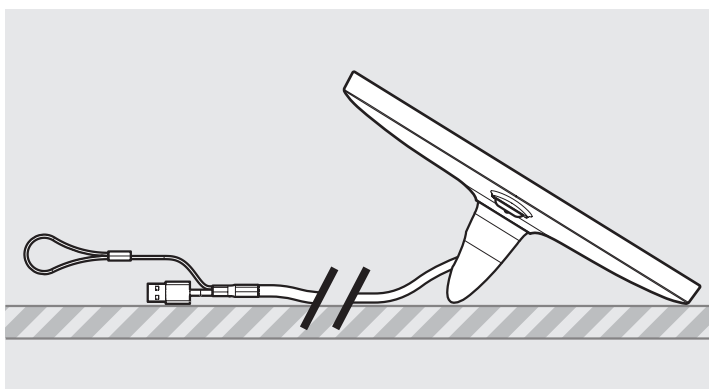

Mega Case supported devices:

- iPad Pro 12.9" 1st Gen
- iPad Pro 12.9" 2nd Gen
- iPad Pro 12.9" 3rd Gen