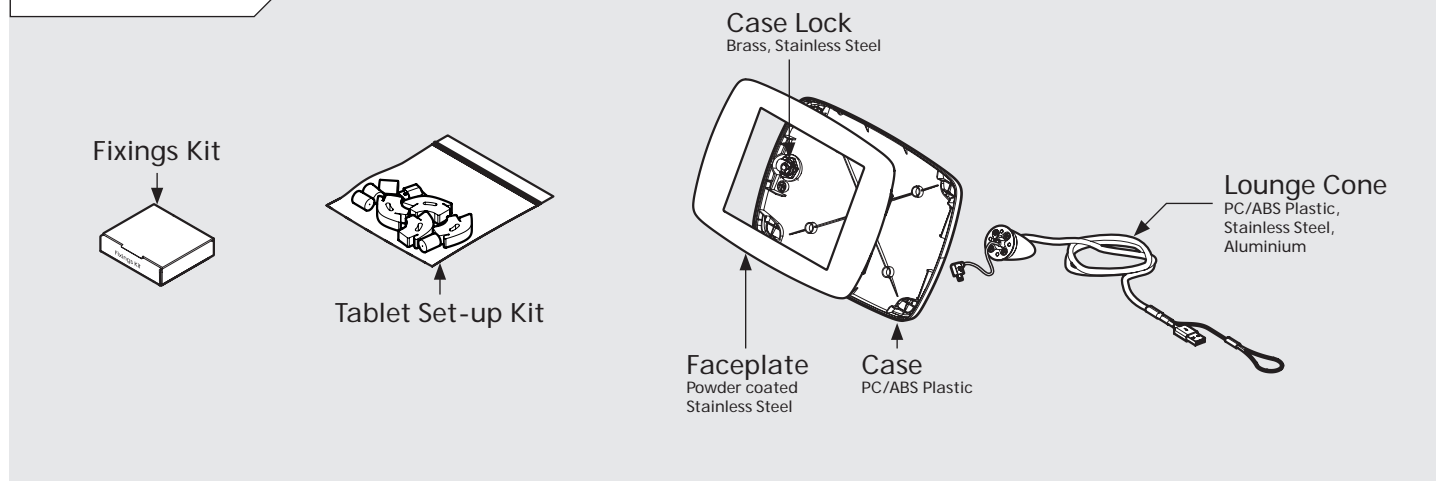

PRODUCT DATA SHEET - BOUNCEPAD LOUNGE

bouncepad[®]

Case:	Arm:	Mounting:	Packaged weight:	Colour:
Mini	Lounge	Not Applicable	1.44kg	White Black

Parts in the Box

PRODUCT DATA SHEET - BOUNCEPAD LOUNGE

bouncepad[®]

Case:	Arm:	Mounting:	Packaged weight:	Colour:
Midi	Lounge	Not Applicable	1.62kg	White Black

Parts in the Box

PRODUCT DATA SHEET - BOUNCEPAD LOUNGE

bouncepad[®]

Case:	Arm:	Mounting:	Packaged weight:	Colour:
Maxi	Lounge	Not Applicable	1.85kg	White Black