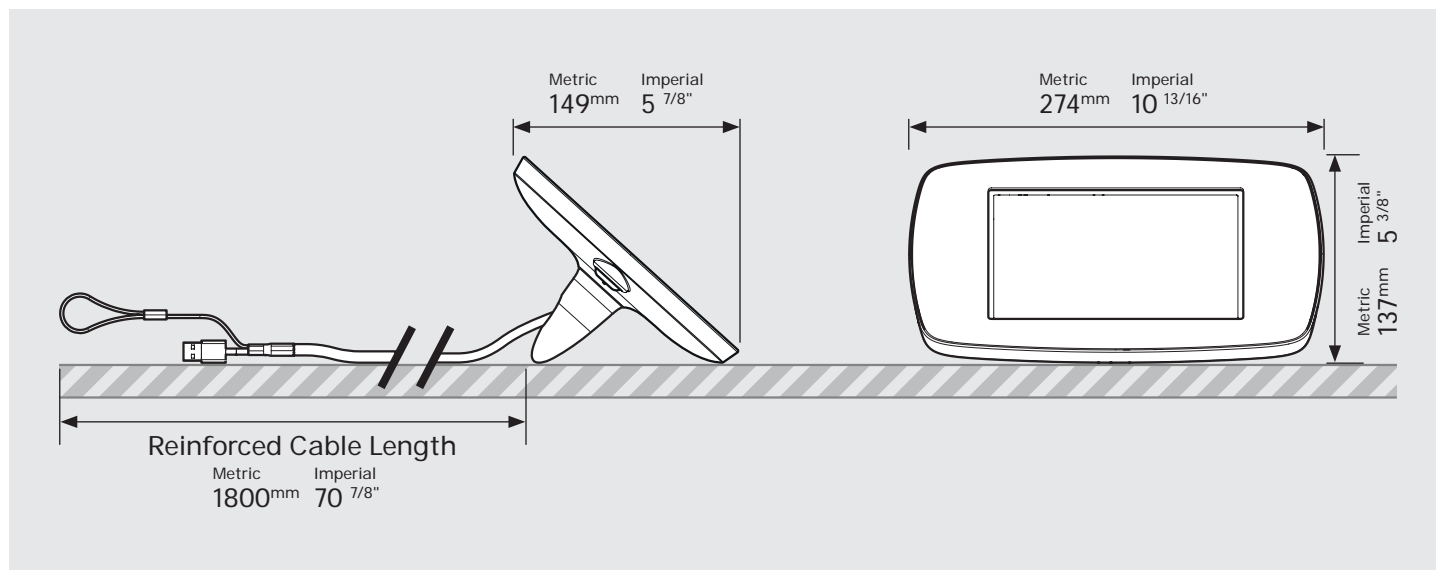

PRODUCT DATA SHEET - BOUNCEPAD LOUNGE

bouncepad[®]

Case:	Arm:	Mounting:	Packaged weight:	Colour:
Mini	Lounge	Not Applicable	1.44kg	White Black

Parts in the Box

PRODUCT DATA SHEET - BOUNCEPAD LOUNGE

bouncepad[®]

Case:	Arm:	Mounting:	Packaged weight:	Colour:
Midi	Lounge	Not Applicable	1.62kg	White Black

Parts in the Box

PRODUCT DATA SHEET - BOUNCEPAD LOUNGE

bouncepad[®]

Case:	Arm:	Mounting:	Packaged weight:	Colour:
Maxi	Lounge	Not Applicable	1.85kg	White Black