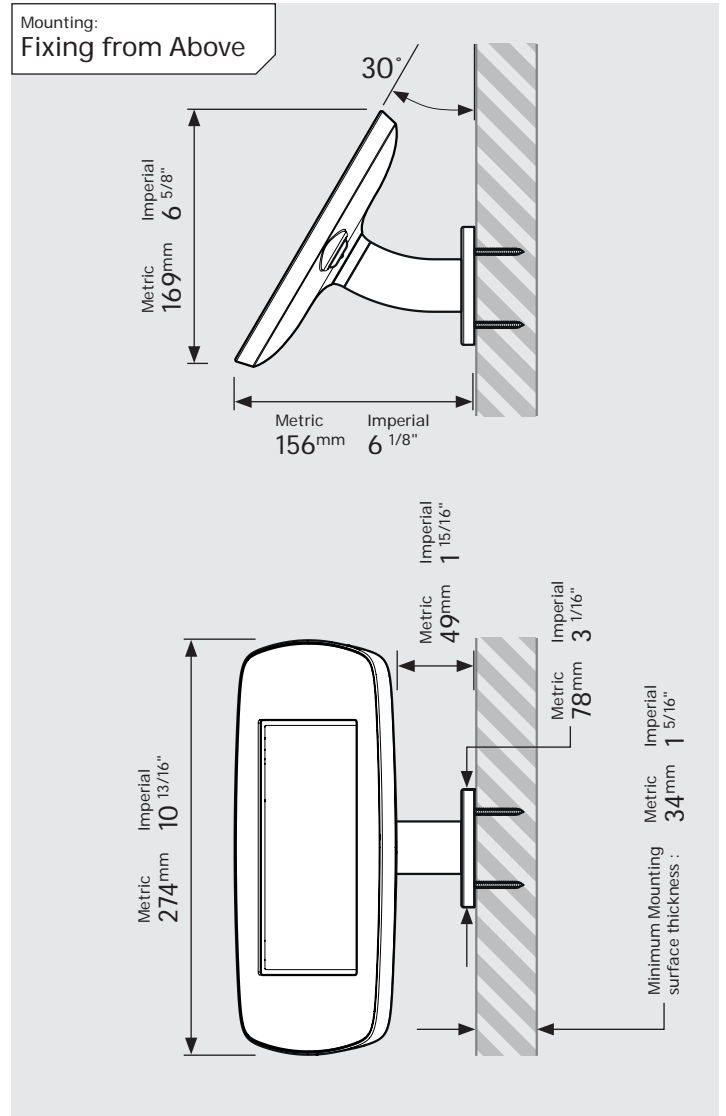

# PRODUCT DATA SHEET - BOUNCEPAD WALLMOUNT

<b>Case:</b>	<b>Arm:</b>	<b>Mounting:</b>	<b>Packaged weight:</b>	<b>Colour:</b>
Mini	Wallmount	Fixing from <b>Below</b>	1.66kg	White Black
		Fixing from <b>Above</b>		