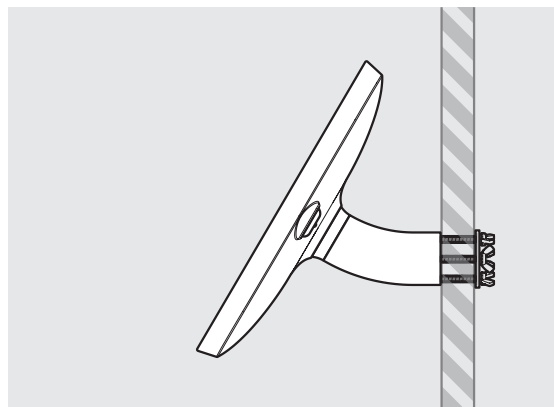

Mini Case supported devices:

- iPad Mini 1
- iPad Mini 2
- iPad Mini 3
- iPad Mini 4
- iPad Mini (2019)

Midi Case supported devices:

- iPad 6th Gen
- iPad 5th Gen
- iPad 4th Gen
- iPad 3rd Gen
- iPad Pro 9.7
- iPad Air 1
- iPad Air 2
- Samsung Tab S2 9.7
- Samsung Tab S3 9.7
- Samsung Tab A 9.7

Maxi Case supported devices:

- iPad Pro 10.5
- iPad Pro 11.0
- iPad Air (2019)
- Samsung Tab A6 10.1
- Samsung Tab A 10.1
- Samsung Tab A 10.5
- Samsung Tab 4 10.1
- Microsoft Surface Go

Mega Case supported devices:

- iPad Pro 12.9" 1st Gen
- iPad Pro 12.9" 2nd Gen
- iPad Pro 12.9" 3rd Gen
- Microsoft Surface Pro 4
- Microsoft Surface Pro 5