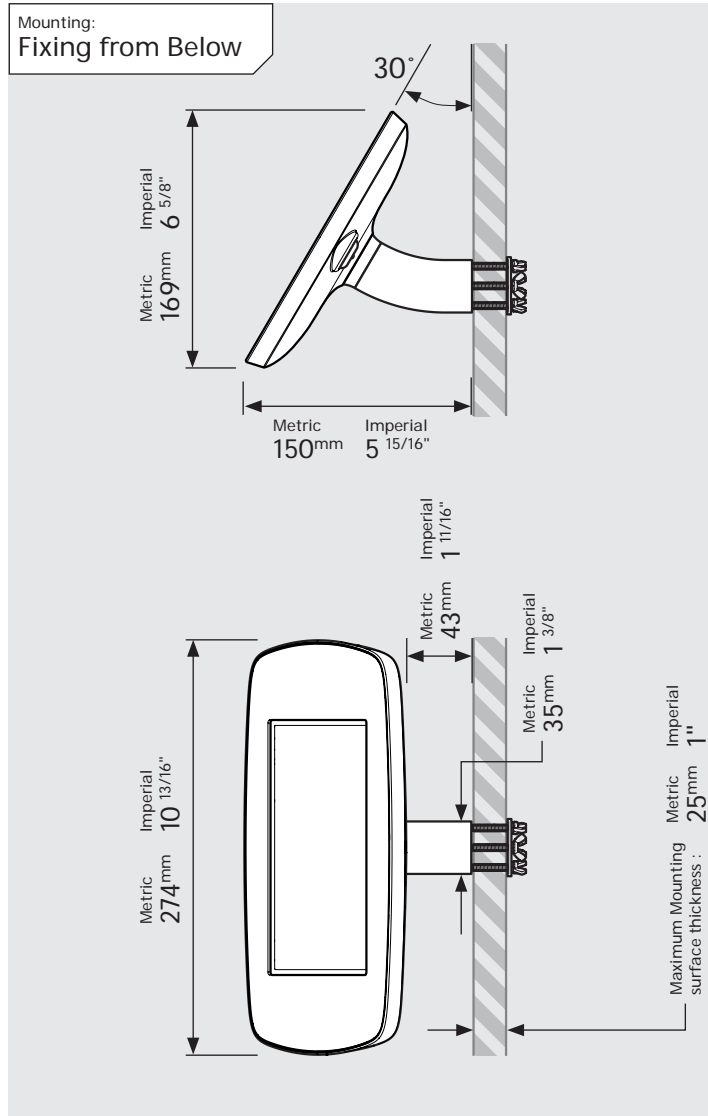

# PRODUCT DATA SHEET - BOUNCEPAD WALLMOUNT

<b>Case:</b>	<b>Arm:</b>	<b>Mounting:</b>	<b>Packaged weight:</b>	<b>Colour:</b>
Mini	Wallmount	Fixing from <b>Below</b>	1.66kg	White Black
		Fixing from <b>Above</b>		