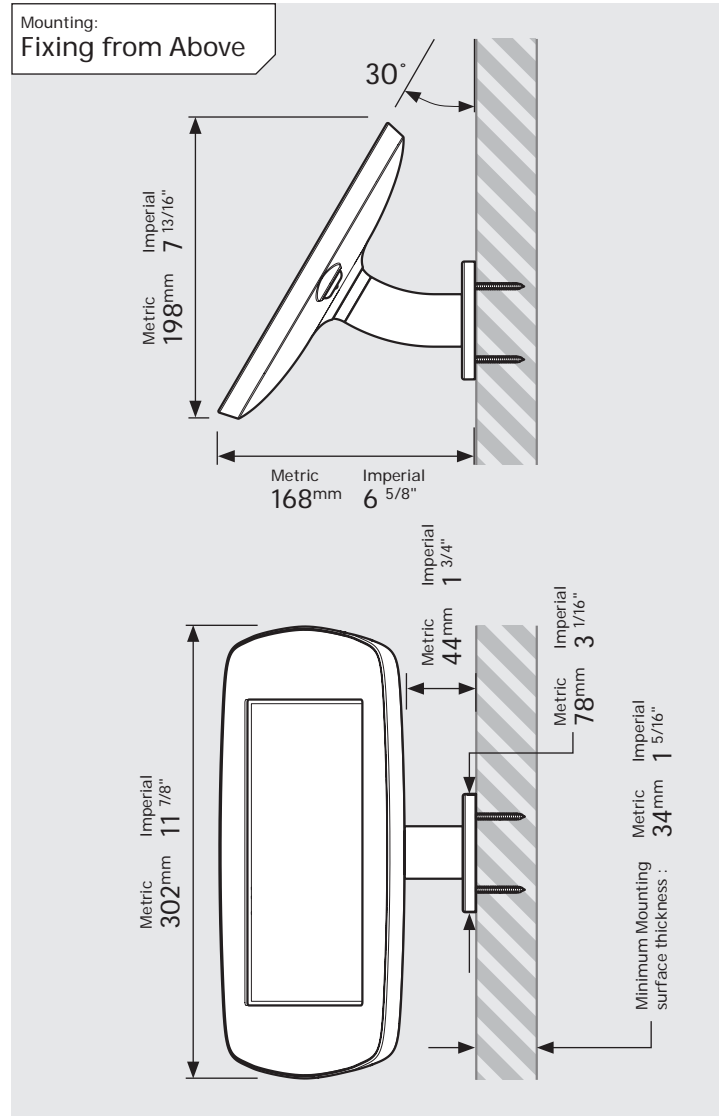

PRODUCT DATA SHEET - BOUNCEPAD WALLMOUNT

bouncepad®

Case:	Arm:	Mounting:	Packaged weight:	Colour:
Midi	Wallmount	Fixing from Below	1.84kg	White Black
		Fixing from Above