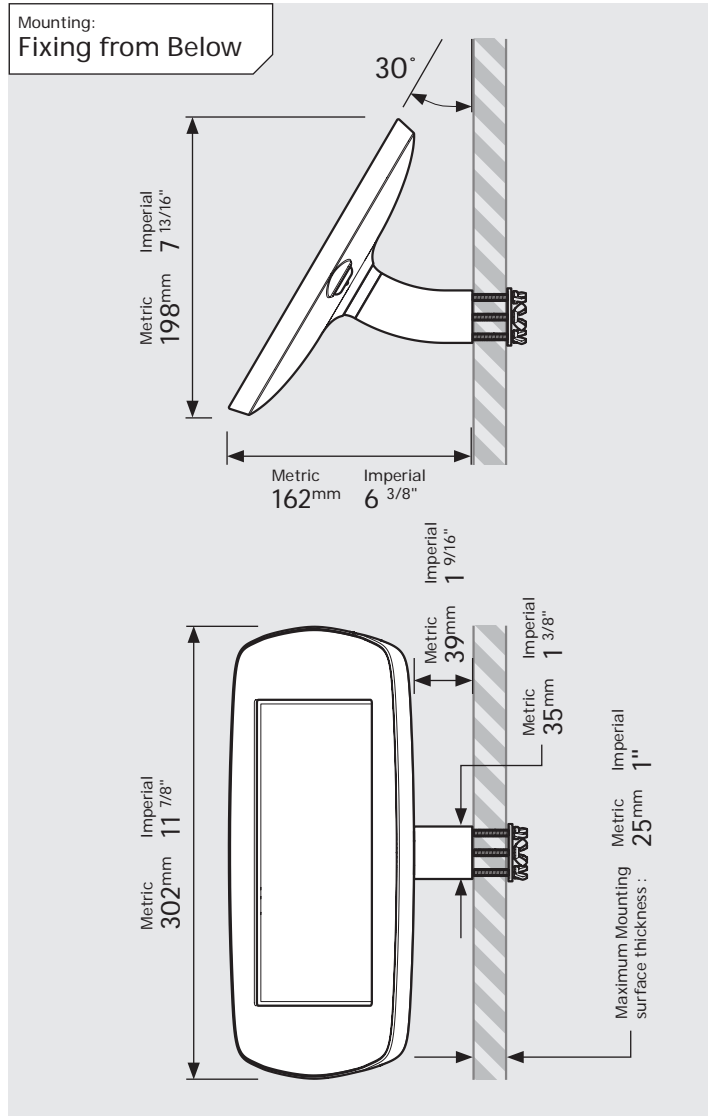

PRODUCT DATA SHEET - BOUNCEPAD WALLMOUNT

bouncepad®

Case:	Arm:	Mounting:	Packaged weight:	Colour:
Midi	Wallmount	Fixing from Below	1.84kg	White Black
		Fixing from Above