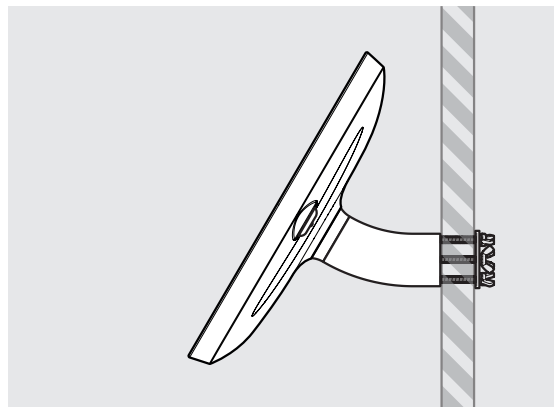

Mini Case supported devices:

- iPad Mini 1
- iPad Mini 2
- iPad Mini 3
- iPad Mini 4
- iPad Mini (2019)

Midi Case supported devices:

- iPad 6th Gen
- iPad 5th Gen
- iPad 4th Gen
- iPad 3rd Gen
- iPad Pro 9.7
- iPad Air 1
- iPad Air 2
- Samsung Tab S2 9.7
- Samsung Tab S3 9.7
- Samsung Tab A 9.7

Maxi Case supported devices:

- iPad Pro 10.5
- iPad Pro 11.0
- iPad Air (2019)
- Samsung Tab A6 10.1
- Samsung Tab A 10.1
- Samsung Tab A 10.5
- Samsung Tab 4 10.1
- Microsoft Surface Go

Mega Case supported devices:

- iPad Pro 12.9" 1st Gen
- iPad Pro 12.9" 2nd Gen
- iPad Pro 12.9" 3rd Gen
- Microsoft Surface Pro 4
- Microsoft Surface Pro 5