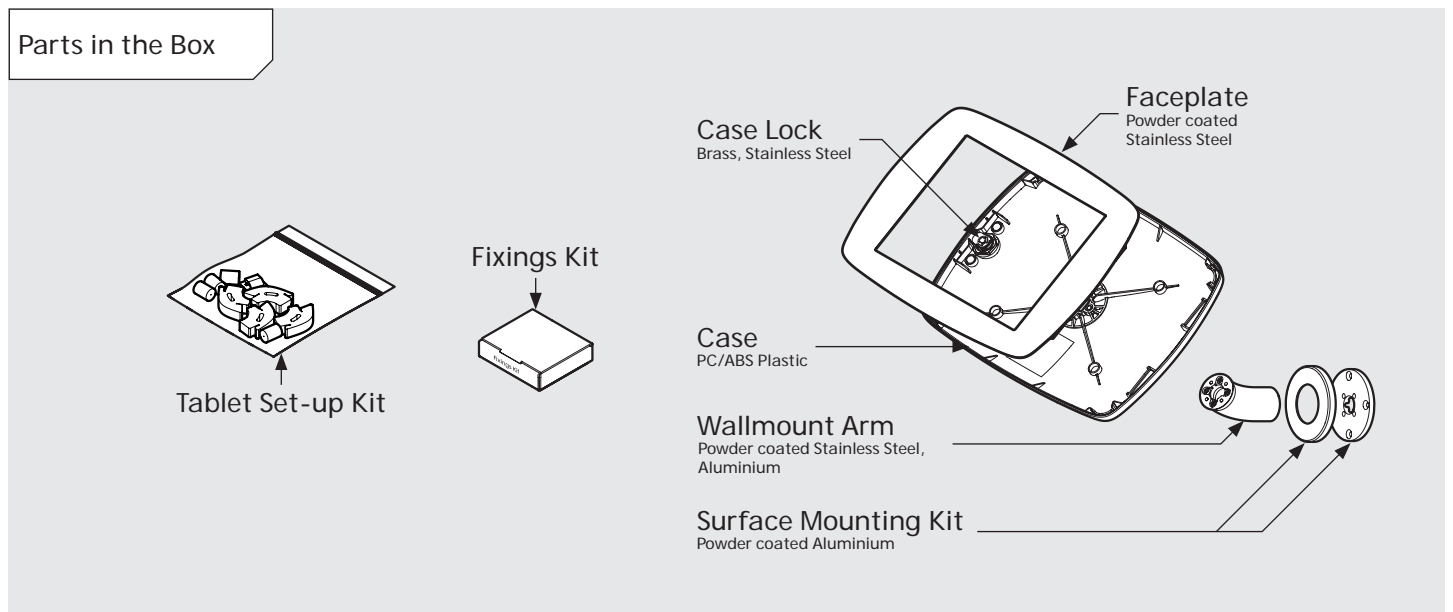

PRODUCT DATA SHEET - BOUNCEPAD WALLMOUNT

bouncepad®

Case:	Arm:	Mounting:	Packaged weight:	Colour:
Midi	Wallmount	Fixing from Below	1.84kg	White Black
		Fixing from Above