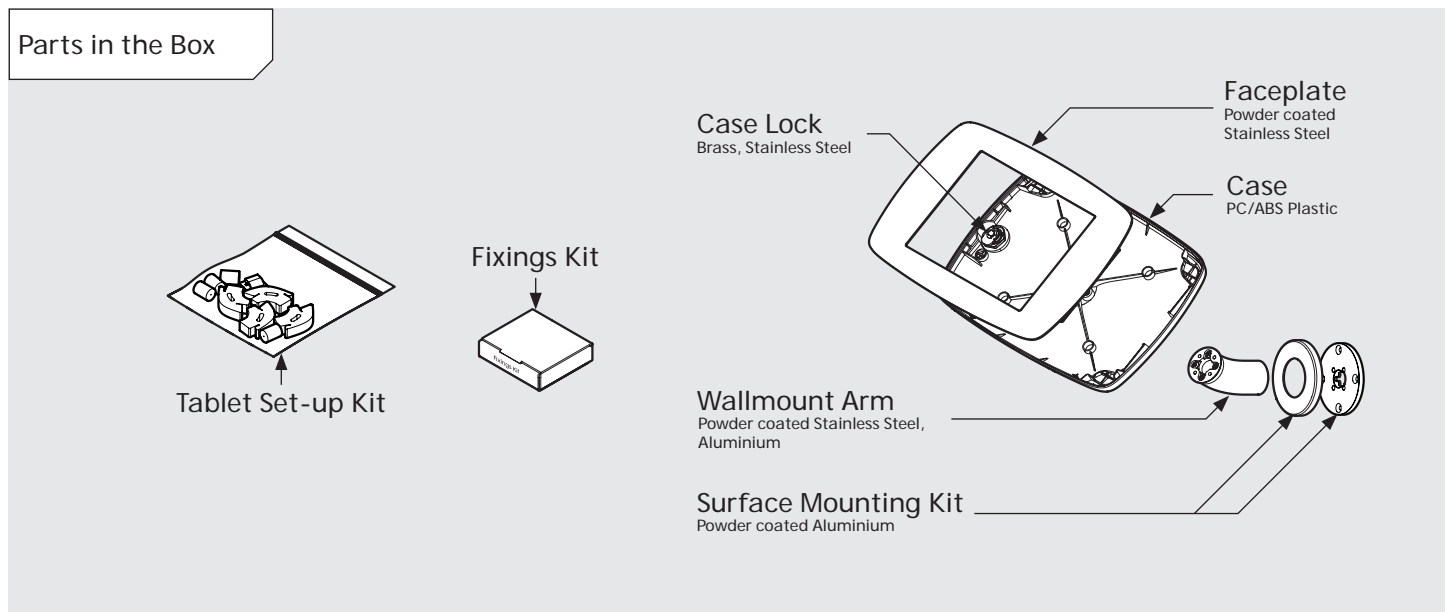

PRODUCT DATA SHEET - BOUNCEPAD WALLMOUNT

Case:	Arm:	Mounting:	Packaged weight:	Colour:
Mini	Wallmount	Fixing from Below	1.66kg	White Black
		Fixing from Above