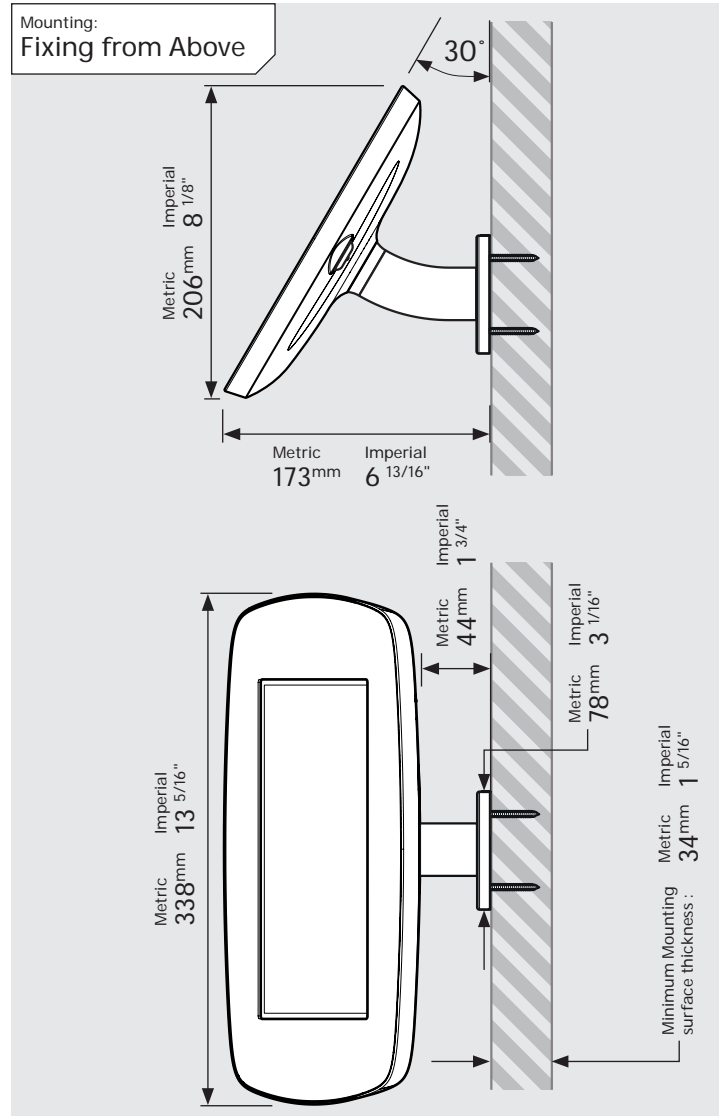

# PRODUCT DATA SHEET - BOUNCEPAD WALLMOUNT

<b>Case:</b>	<b>Arm:</b>	<b>Mounting:</b>	<b>Packaged weight:</b>	<b>Colour:</b>
Mini	Wallmount	Fixing from <b>Below</b>	1.66kg	White Black
		Fixing from <b>Above</b>		

# PRODUCT DATA SHEET - BOUNCEPAD WALLMOUNT

**bouncepad®**

<b>Case:</b>	<b>Arm:</b>	<b>Mounting:</b>	<b>Packaged weight:</b>	<b>Colour:</b>
Midi	Wallmount	Fixing from <b>Below</b>	1.84kg	White Black
		Fixing from <b>Above</b>		

# PRODUCT DATA SHEET - BOUNCEPAD WALLMOUNT

**bouncepad®**

<b>Case:</b>	<b>Arm:</b>	<b>Mounting:</b>	<b>Packaged weight:</b>	<b>Colour:</b>
Maxi	Wallmount	Fixing from <b>Below</b>	2.07kg	White Black
		Fixing from <b>Above</b>		

# PRODUCT DATA SHEET - BOUNCEPAD WALLMOUNT

**Case:** Mega  
**Arm:** Wallmount  
**Mounting:** Fixing from Below  
 Fixing from Above  
**Packaged weight:** 2.46kg  
**Colour:** White  
 Black