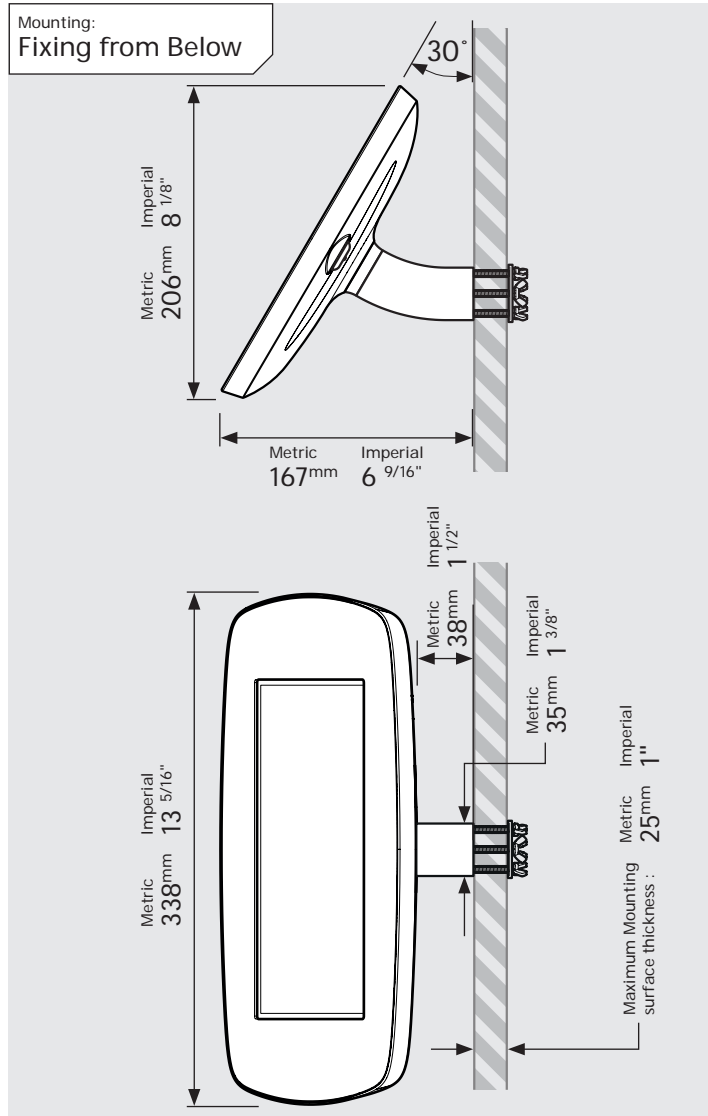

# PRODUCT DATA SHEET - BOUNCEPAD WALLMOUNT

<b>Case:</b>	<b>Arm:</b>	<b>Mounting:</b>	<b>Packaged weight:</b>	<b>Colour:</b>
Mini	Wallmount	Fixing from <b>Below</b>	1.66kg	White Black
		Fixing from <b>Above</b>		

# PRODUCT DATA SHEET - BOUNCEPAD WALLMOUNT

**bouncepad®**

<b>Case:</b>	<b>Arm:</b>	<b>Mounting:</b>	<b>Packaged weight:</b>	<b>Colour:</b>
Midi	Wallmount	Fixing from <b>Below</b>	1.84kg	White Black
		Fixing from <b>Above</b>		

# PRODUCT DATA SHEET - BOUNCEPAD WALLMOUNT

**bouncepad®**

<b>Case:</b>	<b>Arm:</b>	<b>Mounting:</b>	<b>Packaged weight:</b>	<b>Colour:</b>
Maxi	Wallmount	Fixing from <b>Below</b>	2.07kg	White Black
		Fixing from <b>Above</b>		

# PRODUCT DATA SHEET - BOUNCEPAD WALLMOUNT

**Case:** Mega  
**Arm:** Wallmount  
**Mounting:** Fixing from Below  
 Fixing from Above  
**Packaged weight:** 2.46kg  
**Colour:** White  
 Black