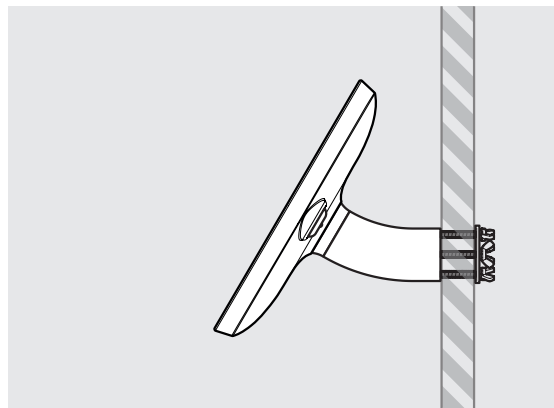

Mini Case supported devices:

- iPad Mini 1
- iPad Mini 2
- iPad Mini 3
- iPad Mini 4
- iPad Mini (2019)

Midi Case supported devices:

- iPad 6th Gen
- iPad 5th Gen
- iPad 4th Gen
- iPad 3rd Gen
- iPad Pro 9.7
- iPad Air 1
- iPad Air 2
- Samsung Tab S2 9.7
- Samsung Tab S3 9.7
- Samsung Tab A 9.7

Maxi Case supported devices:

- iPad Pro 10.5
- iPad Pro 11.0
- iPad Air (2019)
- Samsung Tab A6 10.1
- Samsung Tab A 10.1
- Samsung Tab A 10.5
- Samsung Tab 4 10.1
- Microsoft Surface Go

Mega Case supported devices:

- iPad Pro 12.9" 1st Gen
- iPad Pro 12.9" 2nd Gen
- iPad Pro 12.9" 3rd Gen
- Microsoft Surface Pro 4
- Microsoft Surface Pro 5