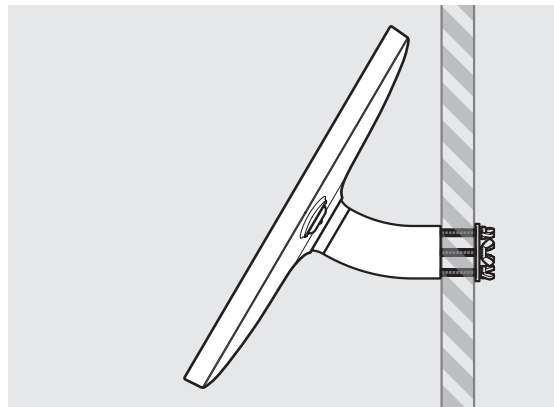

Mini Case supported devices:

- iPad Mini 1
- iPad Mini 2
- iPad Mini 3
- iPad Mini 4
- iPad Mini (2019)

Midi Case supported devices:

- iPad 6th Gen
- iPad 5th Gen
- iPad 4th Gen
- iPad 3rd Gen
- iPad Pro 9.7
- iPad Air 1
- iPad Air 2
- Samsung Tab S2 9.7
- Samsung Tab S3 9.7
- Samsung Tab A 9.7

Maxi Case supported devices:

- iPad Pro 10.5
- iPad Pro 11.0
- iPad Air (2019)
- Samsung Tab A6 10.1
- Samsung Tab A 10.1
- Samsung Tab A 10.5
- Samsung Tab 4 10.1
- Microsoft Surface Go

Mega Case supported devices:

- iPad Pro 12.9" 1st Gen
- iPad Pro 12.9" 2nd Gen
- iPad Pro 12.9" 3rd Gen
- Microsoft Surface Pro 4
- Microsoft Surface Pro 5