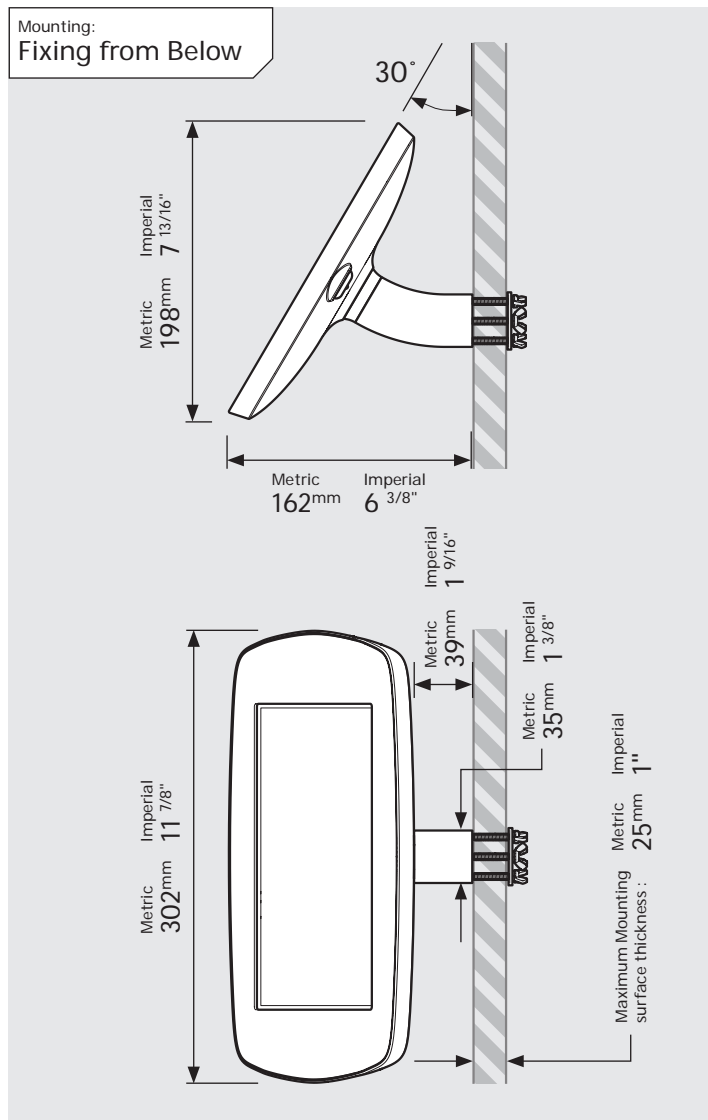

- iPad Pro 12.9" 1st Gen
- iPad Pro 12.9" 2nd Gen
- iPad Pro 12.9" 3rd Gen
- Microsoft Surface Pro 4
- Microsoft Surface Pro 5

PRODUCT DATA SHEET - BOUNCEPAD WALLMOUNT

Case: Mini
Arm: Wallmount
Mounting: Fixing from Below
 Fixing from Above
Packaged weight: 1.66kg
Colour: White
 Black

PRODUCT DATA SHEET - BOUNCEPAD WALLMOUNT

bouncepad®

Case: Midi Arm: Wallmount Mounting: Fixing from Below
 Fixing from Above Packaged weight: 1.84kg Colour: White
 Black

PRODUCT DATA SHEET - BOUNCEPAD WALLMOUNT