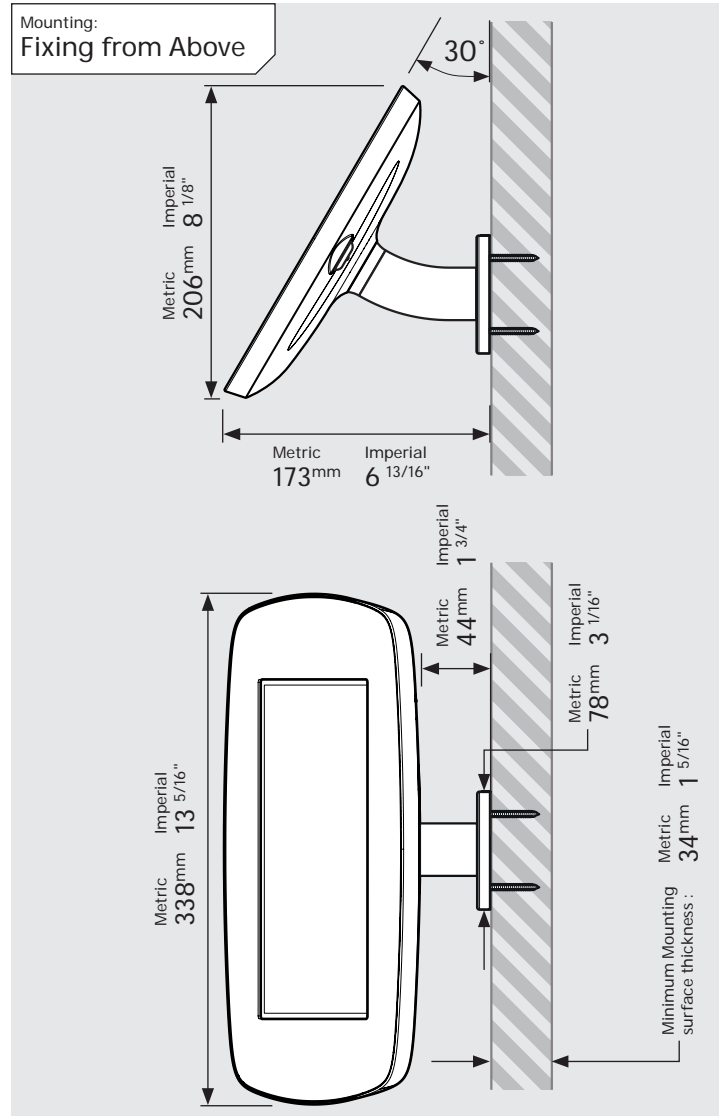

- iPad Pro 12.9" 1st Gen
- iPad Pro 12.9" 2nd Gen
- iPad Pro 12.9" 3rd Gen
- Microsoft Surface Pro 4
- Microsoft Surface Pro 5

PRODUCT DATA SHEET - BOUNCEPAD WALLMOUNT

Case: Mini
Arm: Wallmount
Mounting: Fixing from Below
 Fixing from Above
Packaged weight: 1.66kg
Colour: White
 Black

PRODUCT DATA SHEET - BOUNCEPAD WALLMOUNT

bouncepad®

Case: Midi Arm: Wallmount Mounting: Fixing from Below
 Fixing from Above Packaged weight: 1.84kg Colour: White
 Black

PRODUCT DATA SHEET - BOUNCEPAD WALLMOUNT

bouncepad®

Case:	Arm:	Mounting:	Packaged weight:	Colour:
Maxi	Wallmount	Fixing from Below	2.07kg	White Black
		Fixing from Above		

PRODUCT DATA SHEET - BOUNCEPAD WALLMOUNT

Case: Mega
Arm: Wallmount
Mounting: Fixing from Below
 Fixing from Above
Packaged weight: 2.46kg
Colour: White
 Black