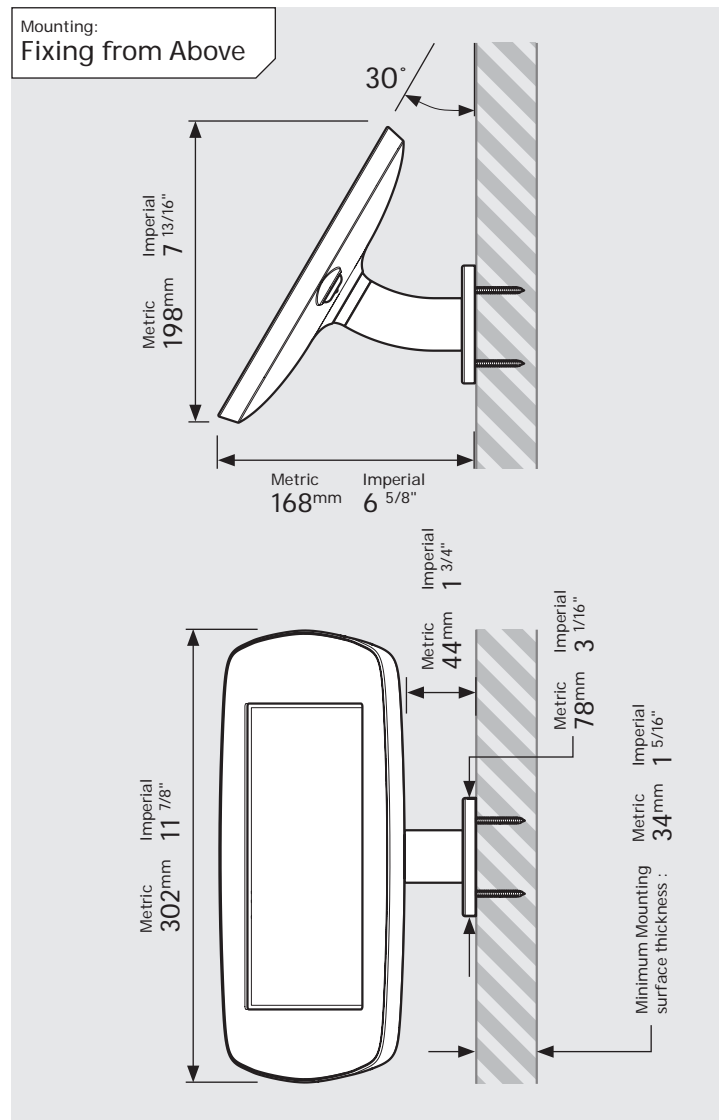

- iPad Pro 12.9" 1st Gen
- iPad Pro 12.9" 2nd Gen
- iPad Pro 12.9" 3rd Gen
- Microsoft Surface Pro 4
- Microsoft Surface Pro 5

PRODUCT DATA SHEET - BOUNCEPAD WALLMOUNT

Case: Mini
Arm: Wallmount
Mounting: Fixing from Below
 Fixing from Above
Packaged weight: 1.66kg
Colour: White
 Black

PRODUCT DATA SHEET - BOUNCEPAD WALLMOUNT

bouncepad®

Case: Midi Arm: Wallmount Mounting: Fixing from Below
 Fixing from Above Packaged weight: 1.84kg Colour: White
 Black

PRODUCT DATA SHEET - BOUNCEPAD WALLMOUNT