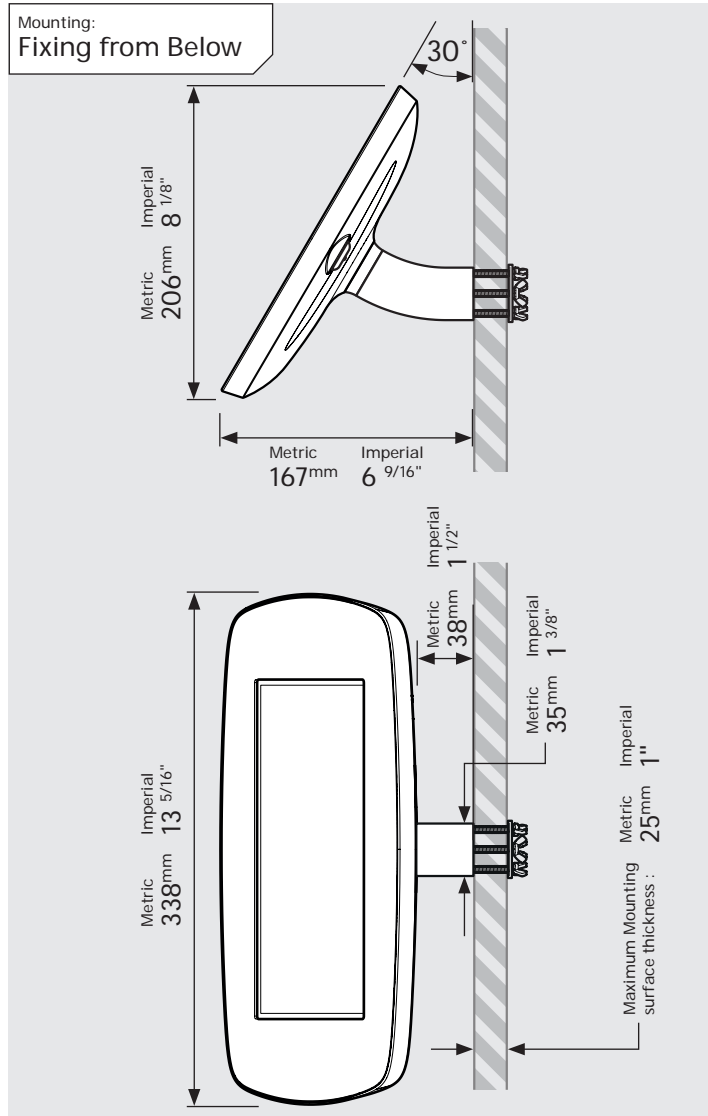

- iPad Pro 12.9" 1st Gen
- iPad Pro 12.9" 2nd Gen
- iPad Pro 12.9" 3rd Gen
- Microsoft Surface Pro 4
- Microsoft Surface Pro 5

PRODUCT DATA SHEET - BOUNCEPAD WALLMOUNT

Case: Mini
Arm: Wallmount
Mounting: Fixing from Below
 Fixing from Above
Packaged weight: 1.66kg
Colour: White
 Black

PRODUCT DATA SHEET - BOUNCEPAD WALLMOUNT

bouncepad®

Case: Midi Arm: Wallmount Mounting: Fixing from Below
 Fixing from Above Packaged weight: 1.84kg Colour: White
 Black

PRODUCT DATA SHEET - BOUNCEPAD WALLMOUNT

bouncepad®

Case:	Arm:	Mounting:	Packaged weight:	Colour:
Maxi	Wallmount	Fixing from Below	2.07kg	White Black
		Fixing from Above		

PRODUCT DATA SHEET - BOUNCEPAD WALLMOUNT

Case: Mega
Arm: Wallmount
Mounting: Fixing from Below
 Fixing from Above
Packaged weight: 2.46kg
Colour: White
 Black