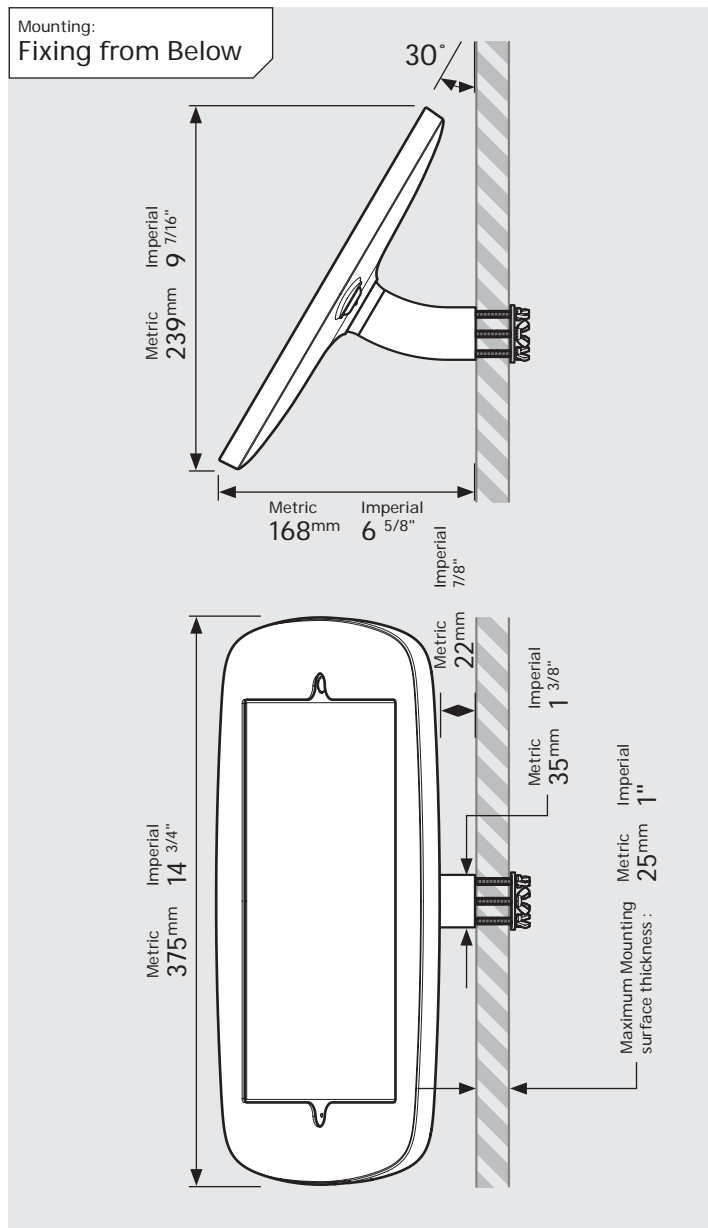

- iPad Pro 12.9" 1st Gen
- iPad Pro 12.9" 2nd Gen
- iPad Pro 12.9" 3rd Gen
- Microsoft Surface Pro 4
- Microsoft Surface Pro 5

PRODUCT DATA SHEET - BOUNCEPAD WALLMOUNT

Case: Mini
Arm: Wallmount
Mounting: Fixing from Below
 Fixing from Above
Packaged weight: 1.66kg
Colour: White
 Black

PRODUCT DATA SHEET - BOUNCEPAD WALLMOUNT

bouncepad®

Case: Midi Arm: Wallmount Mounting: Fixing from Below
 Fixing from Above Packaged weight: 1.84kg Colour: White
 Black

PRODUCT DATA SHEET - BOUNCEPAD WALLMOUNT

bouncepad®

Case:	Arm:	Mounting:	Packaged weight:	Colour:
Maxi	Wallmount	Fixing from Below	2.07kg	White Black
		Fixing from Above		

PRODUCT DATA SHEET - BOUNCEPAD WALLMOUNT

Case: Mega
Arm: Wallmount
Mounting: Fixing from Below
 Fixing from Above
Packaged weight: 2.46kg
Colour: White
 Black