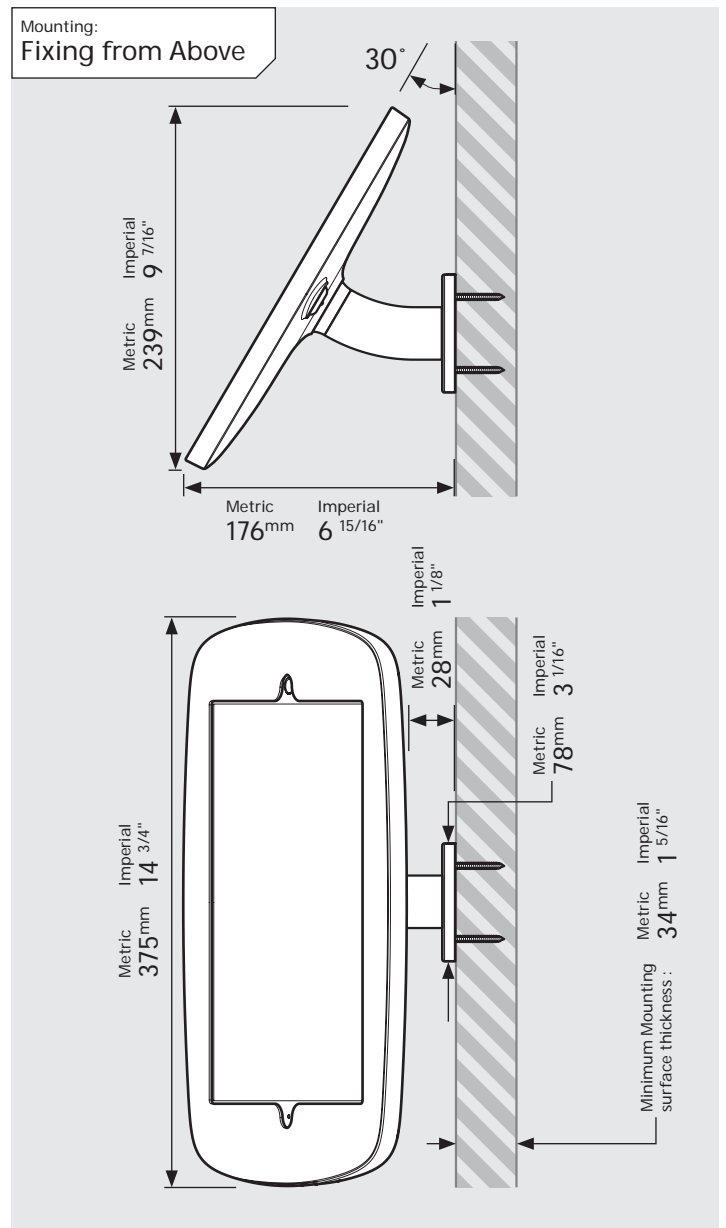

- iPad Pro 12.9" 1st Gen
- iPad Pro 12.9" 2nd Gen
- iPad Pro 12.9" 3rd Gen
- Microsoft Surface Pro 4
- Microsoft Surface Pro 5

PRODUCT DATA SHEET - BOUNCEPAD WALLMOUNT

Case: Mini
Arm: Wallmount
Mounting: Fixing from Below
 Fixing from Above
Packaged weight: 1.66kg
Colour: White
 Black

PRODUCT DATA SHEET - BOUNCEPAD WALLMOUNT

bouncepad®

Case: Midi Arm: Wallmount Mounting: Fixing from Below
 Fixing from Above Packaged weight: 1.84kg Colour: White
 Black

PRODUCT DATA SHEET - BOUNCEPAD WALLMOUNT

bouncepad®

Case:	Arm:	Mounting:	Packaged weight:	Colour:
Maxi	Wallmount	Fixing from Below	2.07kg	White Black
		Fixing from Above		

PRODUCT DATA SHEET - BOUNCEPAD WALLMOUNT

Case: Mega
Arm: Wallmount
Mounting: Fixing from Below
 Fixing from Above
Packaged weight: 2.46kg
Colour: White
 Black