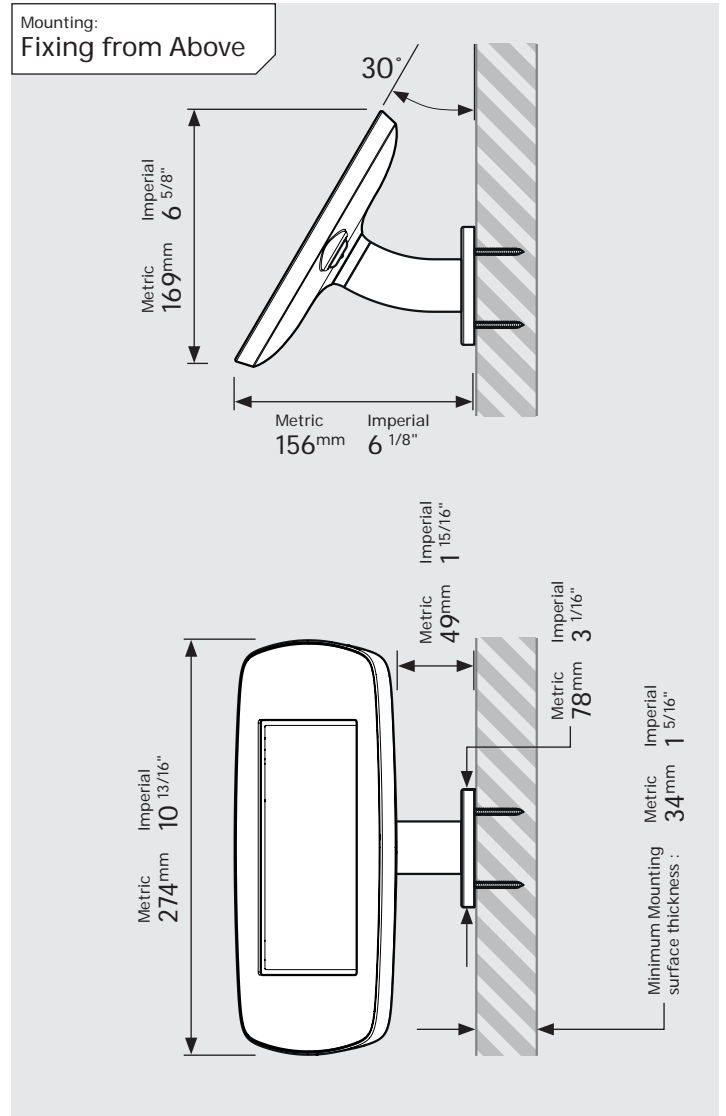

- iPad Pro 12.9" 1st Gen
- iPad Pro 12.9" 2nd Gen
- iPad Pro 12.9" 3rd Gen
- Microsoft Surface Pro 4
- Microsoft Surface Pro 5

PRODUCT DATA SHEET - BOUNCEPAD WALLMOUNT

Case: Mini
Arm: Wallmount
Mounting: Fixing from Below
 Fixing from Above
Packaged weight: 1.66kg
Colour: White
 Black

PRODUCT DATA SHEET - BOUNCEPAD WALLMOUNT

bouncepad®

Case: Midi Arm: Wallmount Mounting: Fixing from Below
 Fixing from Above Packaged weight: 1.84kg Colour: White
 Black

PRODUCT DATA SHEET - BOUNCEPAD WALLMOUNT