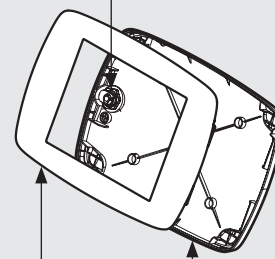

- iPad Pro 12.9" 1st Gen
- iPad Pro 12.9" 2nd Gen
- iPad Pro 12.9" 3rd Gen
- Microsoft Surface Pro 4
- Microsoft Surface Pro 5

PRODUCT DATA SHEET - BOUNCEPAD VESA

bouncepad[®]

Case:	Arm:	Mounting:	Packaged weight:	Colour:
Mini	Vesa	Not Applicable	1.63kg	White Black

Parts in the Box

Fixings Kit

Tablet Set-up Kit

Case Lock
Brass, Stainless Steel

Faceplate
Powder coated
Stainless Steel

Case
PC/ABS Plastic

Vesa Mount
Powder coated Steel,
Aluminium

PRODUCT DATA SHEET - BOUNCEPAD VESA