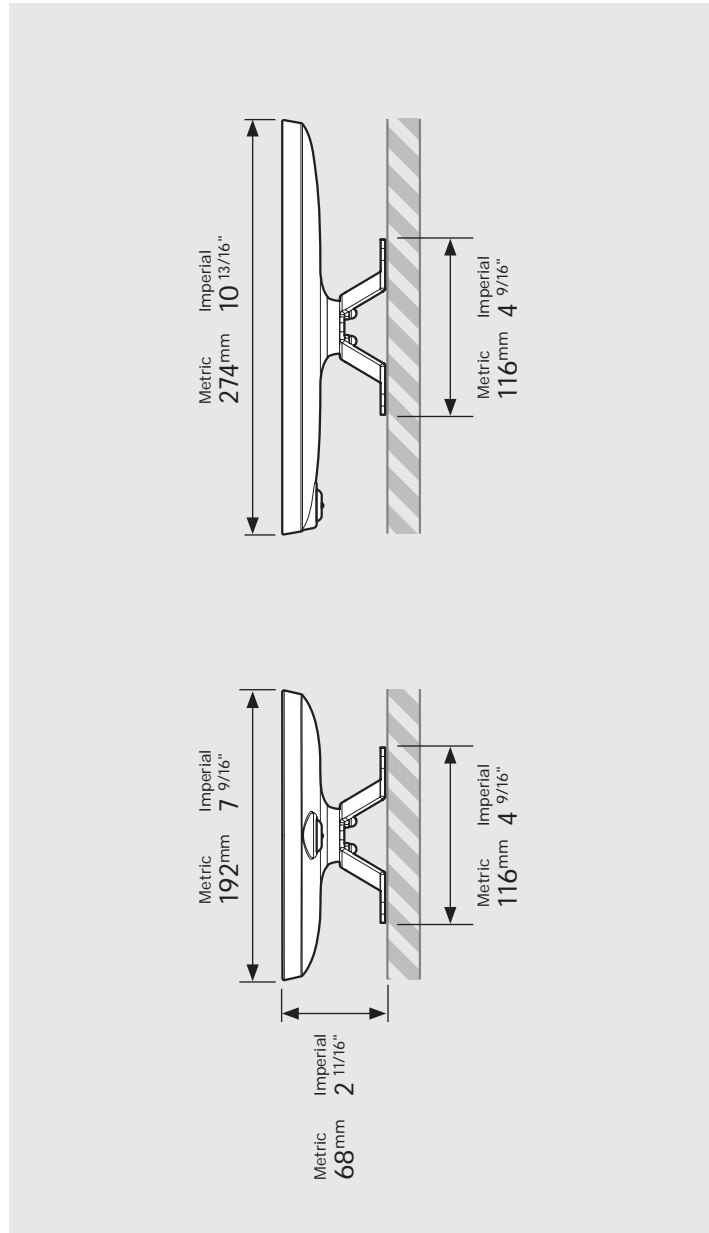

- iPad Pro 12.9" 1st Gen
- iPad Pro 12.9" 2nd Gen
- iPad Pro 12.9" 3rd Gen
- Microsoft Surface Pro 4
- Microsoft Surface Pro 5

PRODUCT DATA SHEET - BOUNCEPAD VESA

bouncepad[®]

Case:	Arm:	Mounting:	Packaged weight:	Colour:
Mini	Vesa	Not Applicable	1.63kg	White Black

Parts in the Box

Fixings Kit

Tablet Set-up Kit

Case Lock
Brass, Stainless Steel

Faceplate
Powder coated
Stainless Steel

Case
PC/ABS Plastic

Vesa Mount
Powder coated Steel,
Aluminium

PRODUCT DATA SHEET - BOUNCEPAD VESA

bouncepad[®]

Case:	Arm:	Mounting:	Packaged weight:	Colour:
Midi	Vesa	Not Applicable	1.81kg	White Black

Parts in the Box

Fixings Kit

Tablet Set-up Kit

Case Lock
Brass, Stainless Steel

Faceplate
Powder coated
Stainless Steel

Case:	Arm:	Mounting:	Packaged weight:	Colour:
Mega	Vesa	Not Applicable	2.43kg	White Black

Parts in the Box