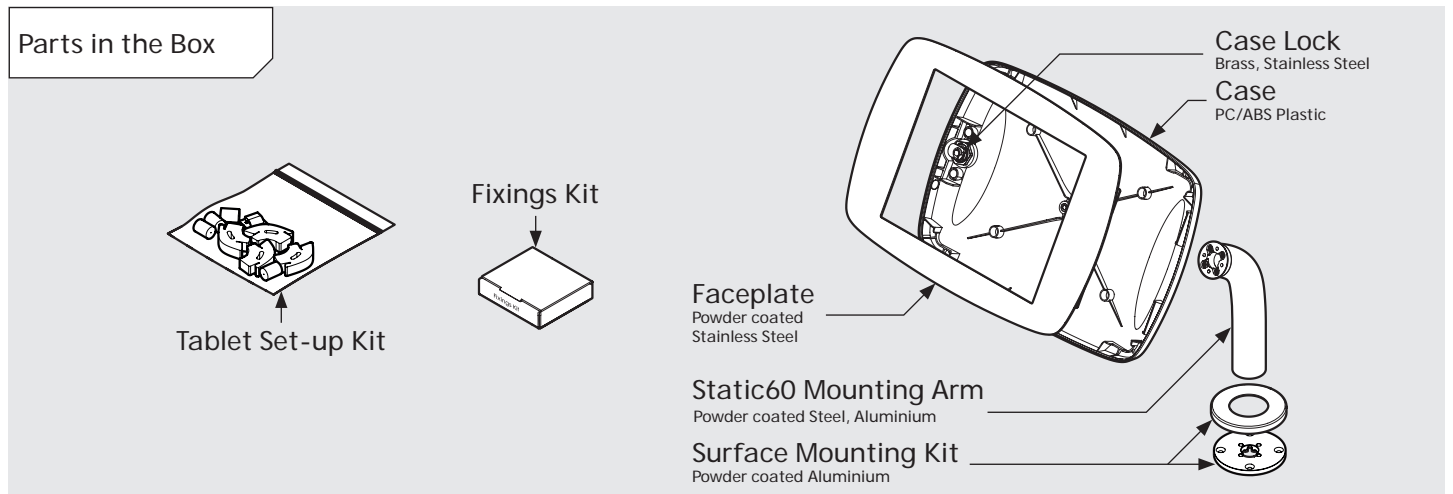

PRODUCT DATA SHEET - BOUNCEPAD STATIC60

bouncepad[®]

Case: Midi Arm: Static60 Mounting: Fixing from Below
 Fixing from Above Packaged weight: 1.89kg Colour: White
 Black

PRODUCT DATA SHEET - BOUNCEPAD STATIC60

bouncepad[®]

Case: Maxi Arm: Static60 Mounting: Fixing from Below
 Packaged weight: 2.12kg Colour: White
 Black
 Fixing from Above

PRODUCT DATA SHEET - BOUNCEPAD STATIC60

bouncepad[®]

Case: Mega Arm: Static60 Mounting: Fixing from Below Packaged weight: 2.51kg Colour: White
Black
Fixing from Above