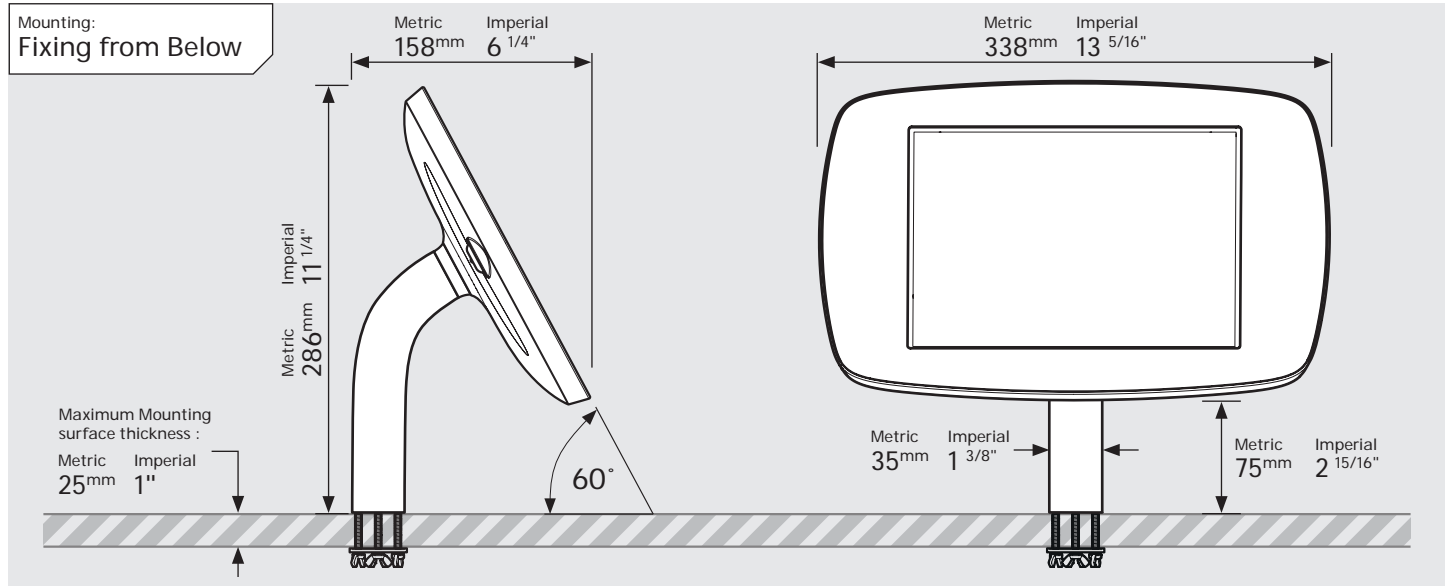

PRODUCT DATA SHEET - BOUNCEPAD STATIC60

bouncepad[®]

Case: Midi Arm: Static60 Mounting: Fixing from Below
 Fixing from Above Packaged weight: 1.89kg Colour: White
 Black

PRODUCT DATA SHEET - BOUNCEPAD STATIC60

bouncepad[®]

Case: Maxi Arm: Static60 Mounting: Fixing from Below
 Packaged weight: 2.12kg Colour: White
 Black
 Fixing from Above

PRODUCT DATA SHEET - BOUNCEPAD STATIC60

bouncepad[®]

Case: Mega Arm: Static60 Mounting: Fixing from Below Packaged weight: 2.51kg Colour: White
Black
Fixing from Above