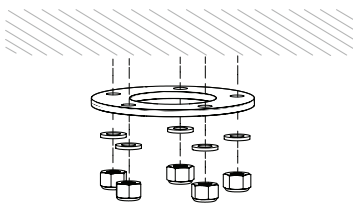

Rotate - Landscape

Rotate - Portrait

Data sheet : Bouncepad Sumo

Mount from below surface
Not suitable for surfaces thicker than 23 mm / 15/16"

Mount from above surface
Suitable for all thicknesses.

Materials

Tablet case	PC/ABS
Faceplate	Stainless Steel (Powdercoated)
Mounting arm	Steel

Configuration Options

Colour	White
Feature access	Exposed home button & Exposed front camera / Covered home button & Covered front camera
Cable	Not provided