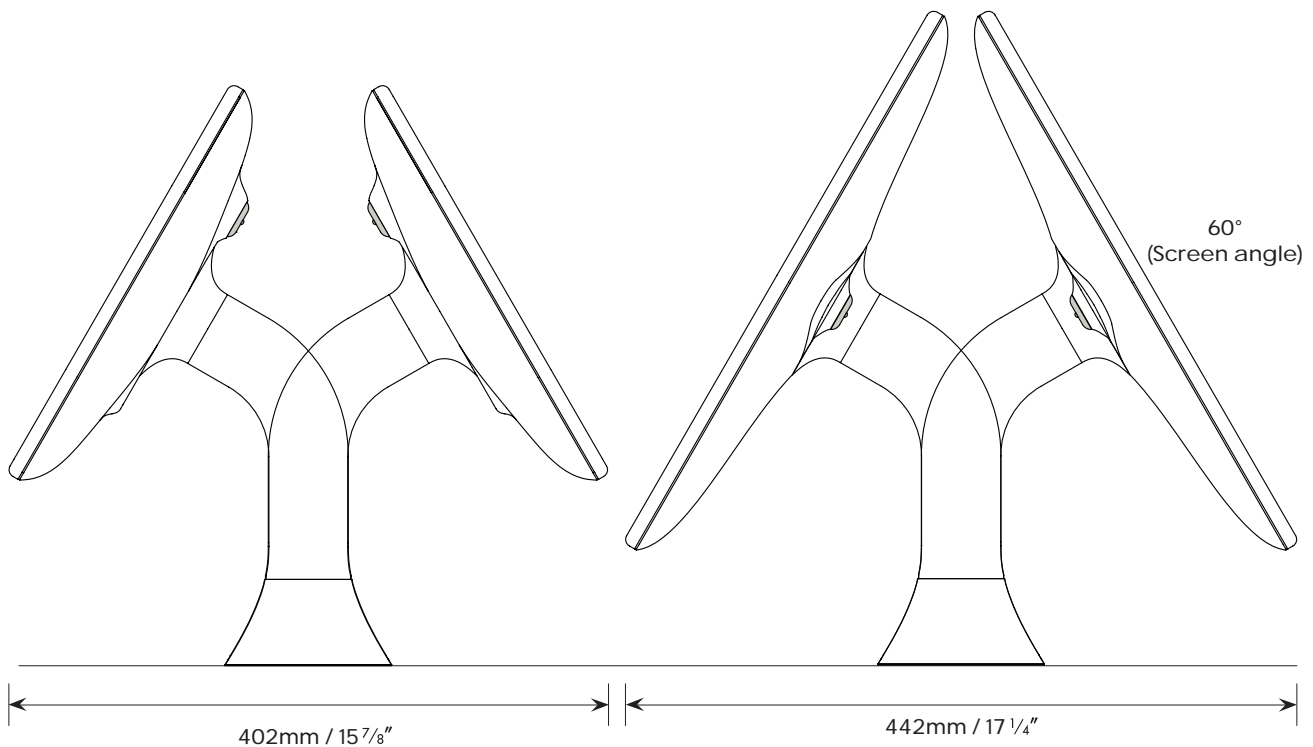

Data sheet : Bouncepad Sumo

The toughest Bouncepad in our range has been designed to stand its ground in busy restaurants, malls, children's play areas and airports – allowing you to use tablets in challenging environments without resorting to clunky, ruggedized kit.

Rotate - Landscape

Rotate - Portrait

Data sheet : Bouncepad Sumo

Mount from below surface
Not suitable for surfaces thicker than 23 mm / 15/16"

Mount from above surface
Suitable for all thicknesses.

Materials

Tablet case	PC/ABS
Faceplate	Stainless Steel (Powdercoated)
Mounting arm	Steel

Configuration Options

Colour	White
Feature access	Exposed home button & Exposed front camera / Covered home button & Covered front camera
Cable	Not provided