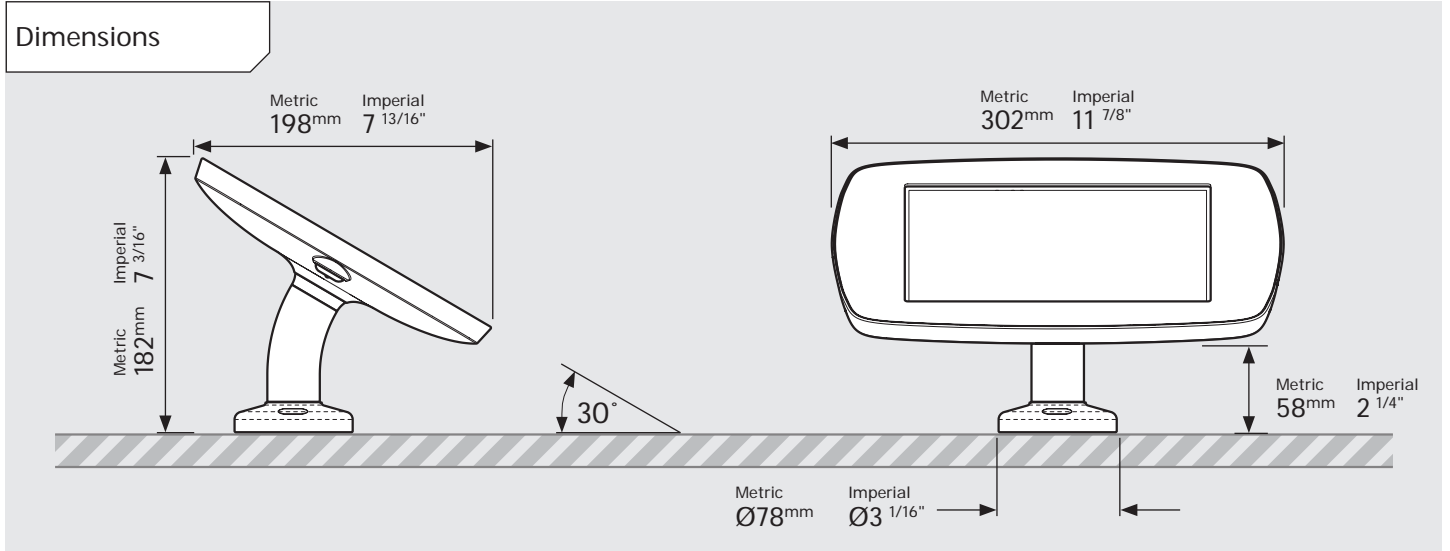

- iPad Pro 12.9" 1st Gen
- iPad Pro 12.9" 2nd Gen
- iPad Pro 12.9" 3rd Gen
- Microsoft Surface Pro 4
- Microsoft Surface Pro 5

PRODUCT DATA SHEET - BOUNCEPAD SWIVEL DESK

bouncepad[®]

Case: Mini Arm: Desk Mounting: Freestanding Base Packaged weight: 3.6kg Colour: White/Black

PRODUCT DATA SHEET - BOUNCEPAD SWIVEL DESK

bouncepad[®]

Case: Midi **Arm:** Desk **Mounting:** Freestanding Base **Packaged weight:** 3.8kg **Colour:** White
Black

PRODUCT DATA SHEET - BOUNCEPAD SWIVEL DESK

Silver Only

Compact Rotate Dimensions

Fixing from Below

Maximum Mounting surface thickness : Metric 25mm Imperial 1"

Fixing from Above

Minimum Mounting surface thickness : Metric 34mm Imperial 1 5/16"