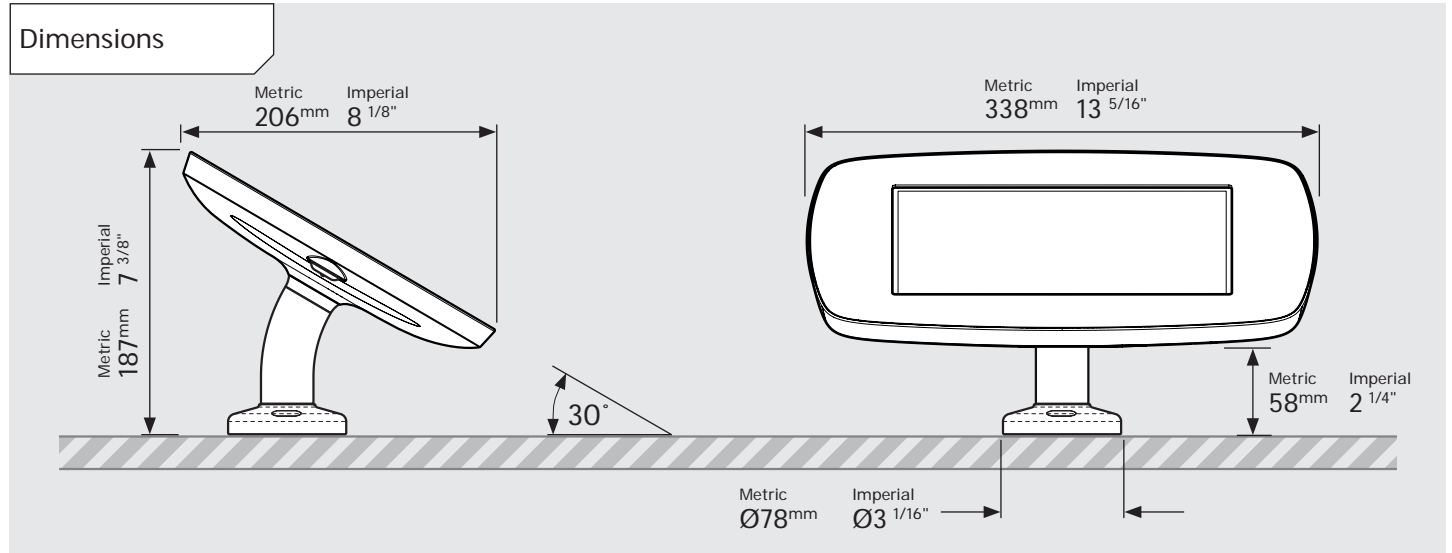

PRODUCT DATA SHEET - BOUNCEPAD SWIVEL DESK

bouncepad®

Case: Maxi   **Arm:** Desk   **Mounting:** Freestanding Base   **Packaged weight:** 4.0kg   **Colour:** White
Black