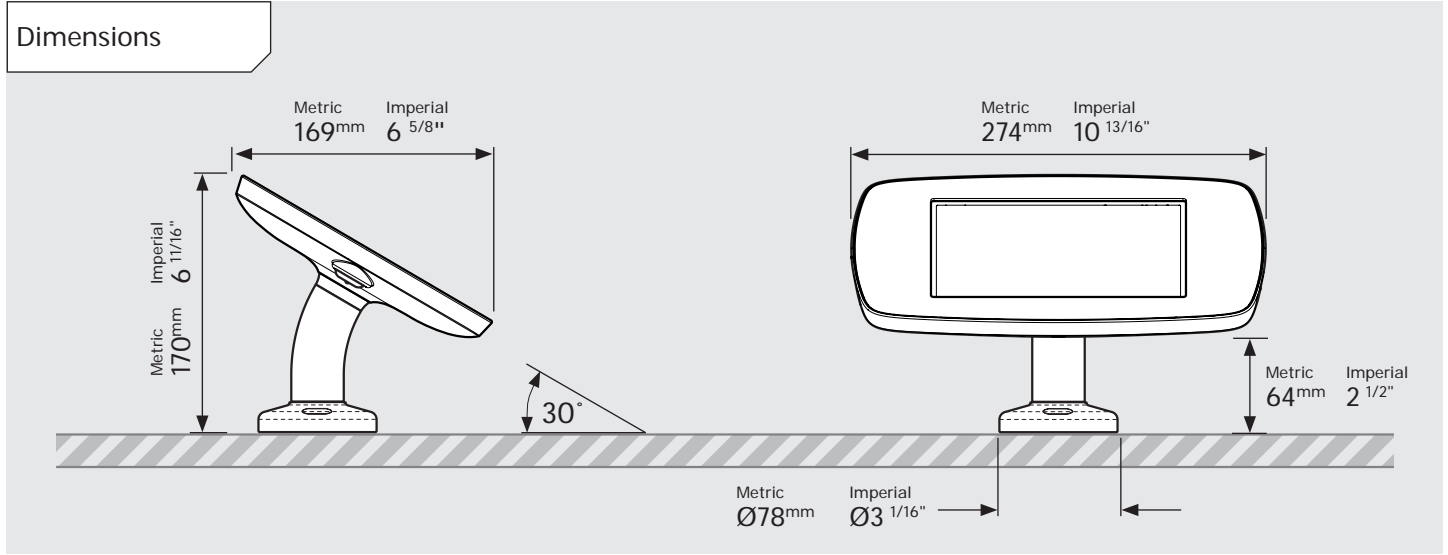

- iPad Pro 12.9" 1st Gen
- iPad Pro 12.9" 2nd Gen
- iPad Pro 12.9" 3rd Gen
- Microsoft Surface Pro 4
- Microsoft Surface Pro 5

PRODUCT DATA SHEET - BOUNCEPAD SWIVEL DESK

bouncepad[®]

Case: Mini Arm: Desk Mounting: Freestanding Base Packaged weight: 3.6kg Colour: White/Black

PRODUCT DATA SHEET - BOUNCEPAD SWIVEL DESK

bouncepad[®]

Case: Midi **Arm:** Desk **Mounting:** Freestanding Base **Packaged weight:** 3.8kg **Colour:** White
Black

PRODUCT DATA SHEET - BOUNCEPAD SWIVEL DESK

bouncepad[®]

Case: Maxi **Arm:** Desk **Mounting:** Freestanding Base **Packaged weight:** 4.0kg **Colour:** White
Black

PRODUCT DATA SHEET - BOUNCEPAD SWIVEL DESK

bouncepad[®]

Case: Mega Arm: Desk Mounting: Freestanding Base Packaged weight: 4.3kg Colour: White/Black

Silver Only

Compact Rotate Dimensions

Fixing from Below

Maximum Mounting surface thickness : Metric 25mm Imperial 1"

Fixing from Above

Minimum Mounting surface thickness : Metric 34mm Imperial 1 5/16"