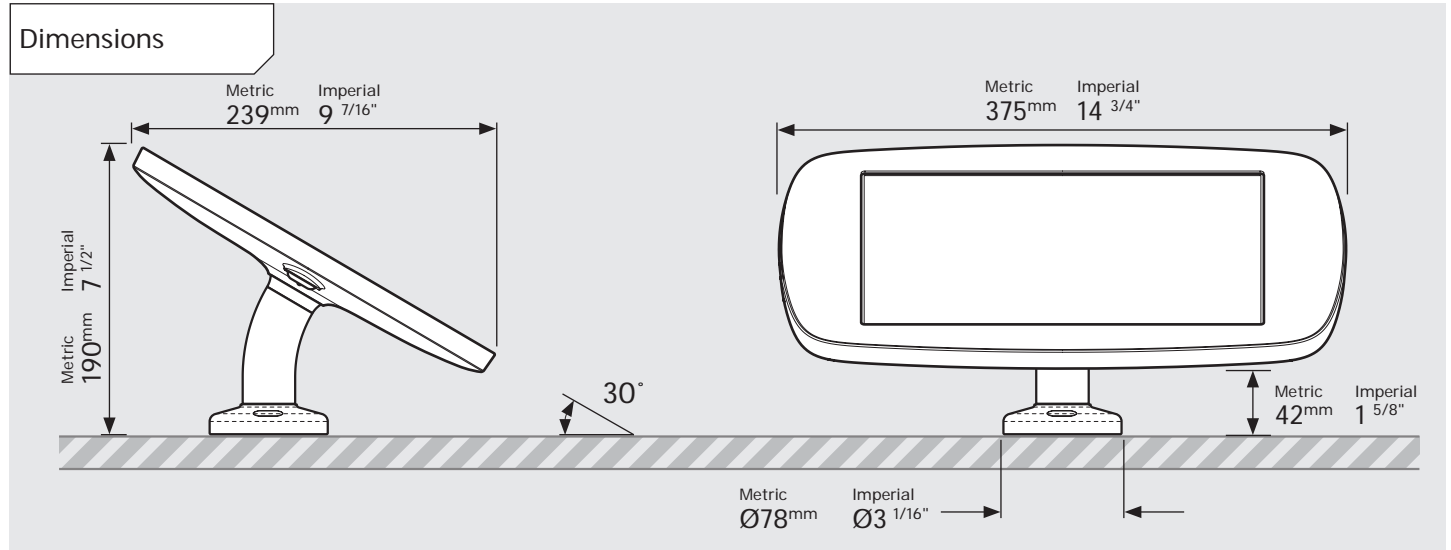

PRODUCT DATA SHEET - BOUNCEPAD SWIVEL DESK

bouncepad[®]

Case: Midi **Arm:** Desk **Mounting:** Freestanding Base **Packaged weight:** 3.8kg **Colour:** White
Black

PRODUCT DATA SHEET - BOUNCEPAD SWIVEL DESK

bouncepad[®]

Case: Maxi **Arm:** Desk **Mounting:** Freestanding Base **Packaged weight:** 4.0kg **Colour:** White
Black

PRODUCT DATA SHEET - BOUNCEPAD SWIVEL DESK

bouncepad[®]

Case: Mega Arm: Desk Mounting: Freestanding Base Packaged weight: 4.3kg Colour: White/Black

Silver Only

Compact Rotate Dimensions

Fixing from Below

Maximum Mounting surface thickness : Metric 25mm Imperial 1"

Fixing from Above

Minimum Mounting surface thickness : Metric 34mm Imperial 1 5/16"