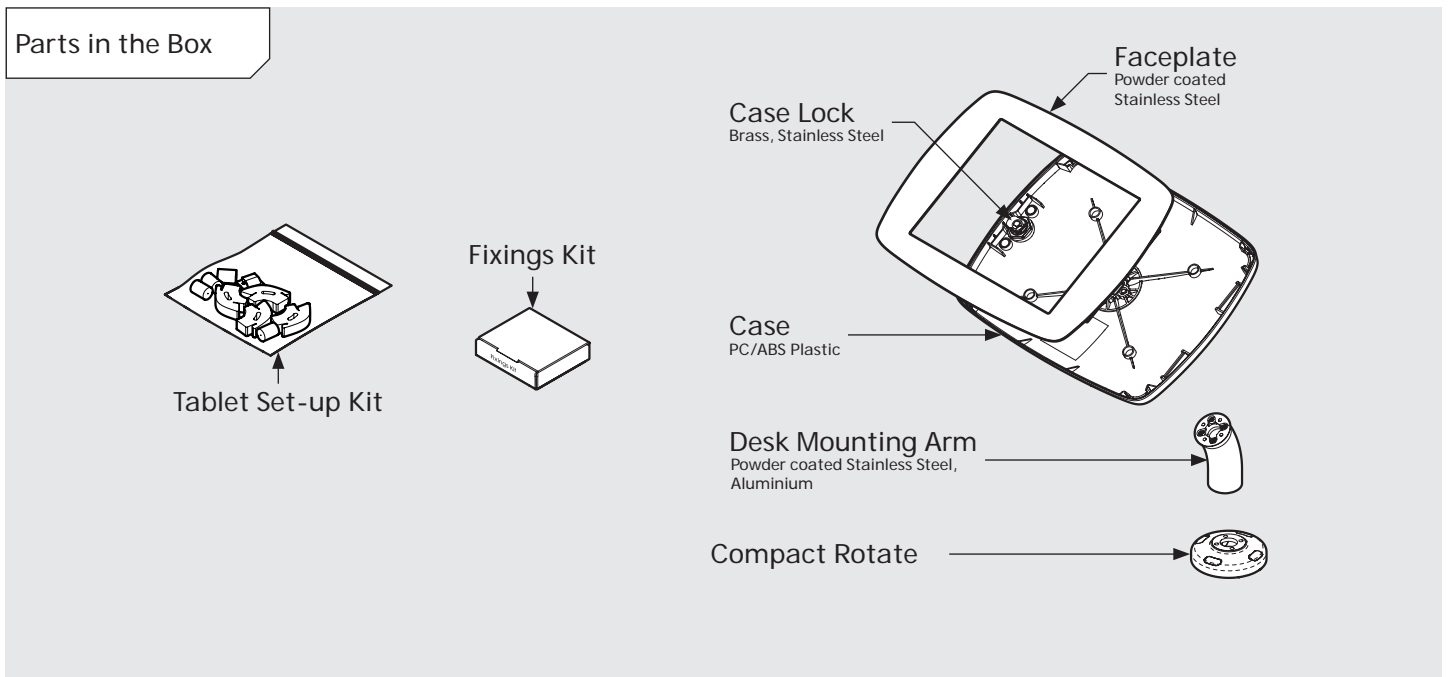

PRODUCT DATA SHEET - BOUNCEPAD SWIVEL DESK

bouncepad®

Case: Midi   **Arm:** Desk   **Mounting:** Freestanding Base   **Packaged weight:** 3.8kg   **Colour:** White
Black