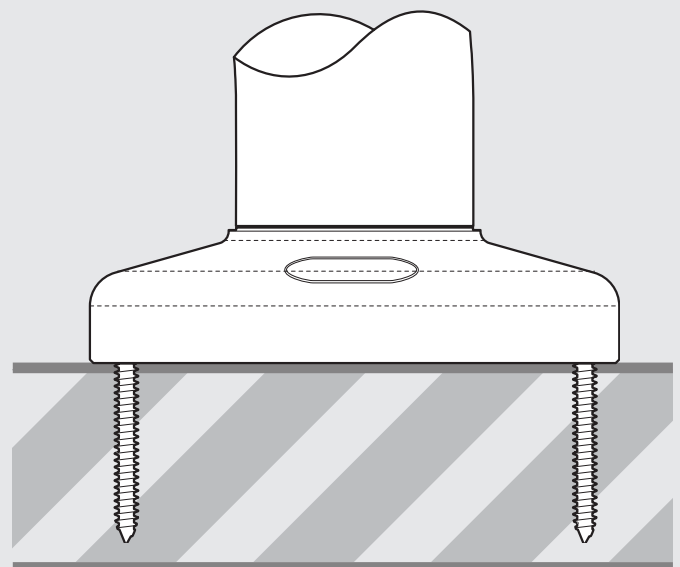

Silver Only

Compact Rotate Dimensions

Fixing from Below

Maximum Mounting surface thickness : Metric 25mm Imperial 1"

Fixing from Above

Minimum Mounting surface thickness : Metric 34mm Imperial 1 5/16"