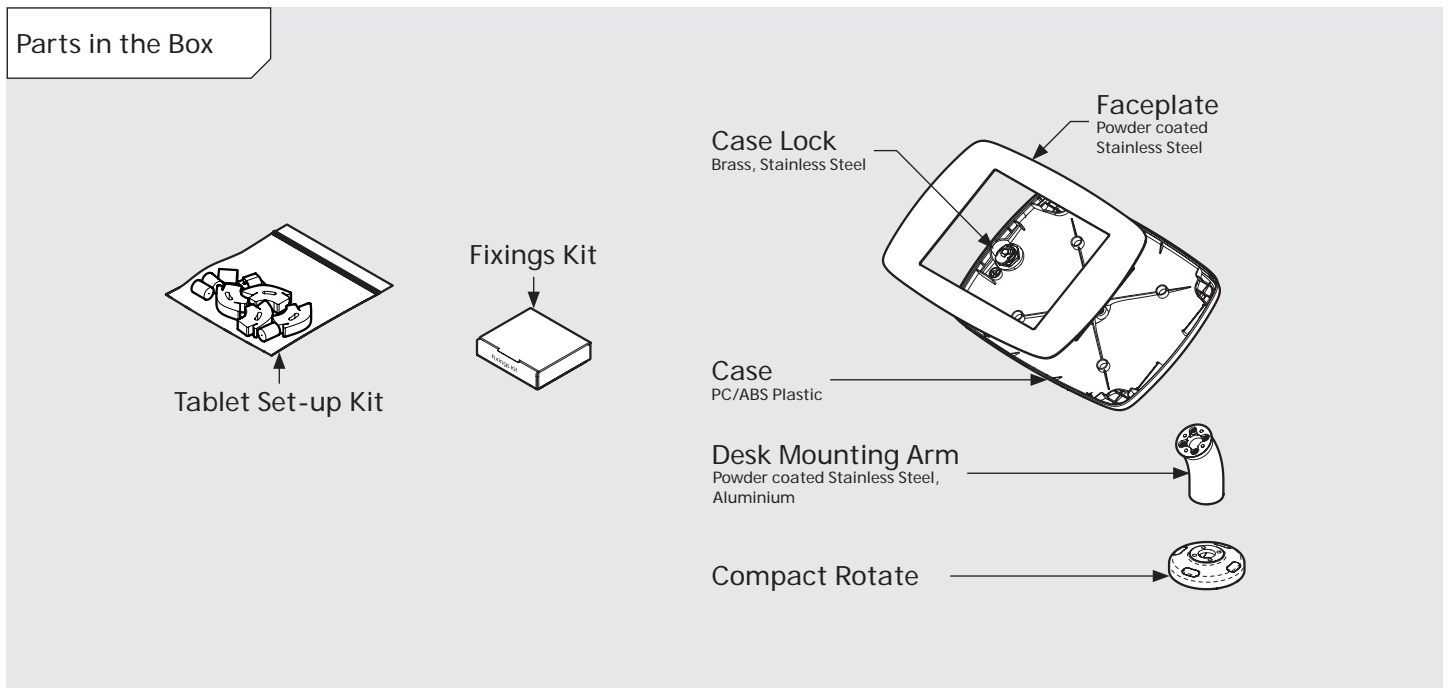

- iPad Pro 12.9" 1st Gen
- iPad Pro 12.9" 2nd Gen
- iPad Pro 12.9" 3rd Gen
- Microsoft Surface Pro 4
- Microsoft Surface Pro 5

PRODUCT DATA SHEET - BOUNCEPAD SWIVEL DESK

bouncepad[®]

Case: Mini Arm: Desk Mounting: Freestanding Base Packaged weight: 3.6kg Colour: White/Black