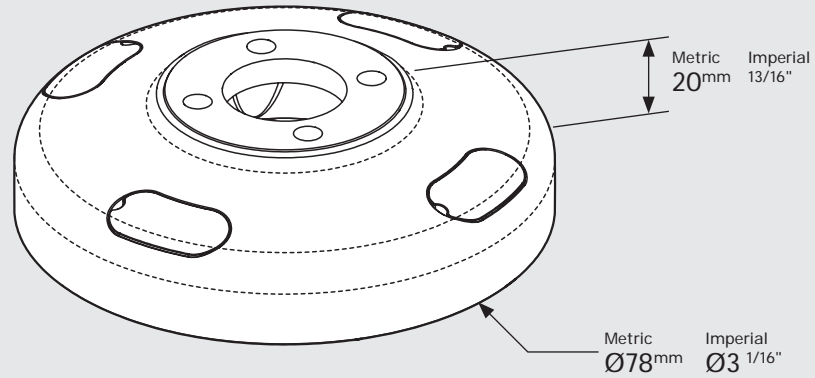

PRODUCT DATA SHEET - BOUNCEPAD SWIVEL DESK

bouncepad[®]

Case: Midi **Arm:** Desk **Mounting:** Freestanding Base **Packaged weight:** 3.8kg **Colour:** White
Black

PRODUCT DATA SHEET - BOUNCEPAD SWIVEL DESK

bouncepad[®]

Case: Maxi **Arm:** Desk **Mounting:** Freestanding Base **Packaged weight:** 4.0kg **Colour:** White
Black

PRODUCT DATA SHEET - BOUNCEPAD SWIVEL DESK

bouncepad[®]

Case: Mega Arm: Desk Mounting: Freestanding Base Packaged weight: 4.3kg Colour: White/Black

PRODUCT DATA SHEET - COMPACT ROTATE

bouncepad®

Compatible Mounting Arms:

Desk
Static60

Mounting:

Fixing from
below

Fixing from
Above

Colour:

Silver Only

Compact Rotate Dimensions

Fixing from Below

Maximum Mounting surface thickness : Metric 25mm Imperial 1"

Fixing from Above

Minimum Mounting surface thickness : Metric 34mm Imperial 1 5/16"