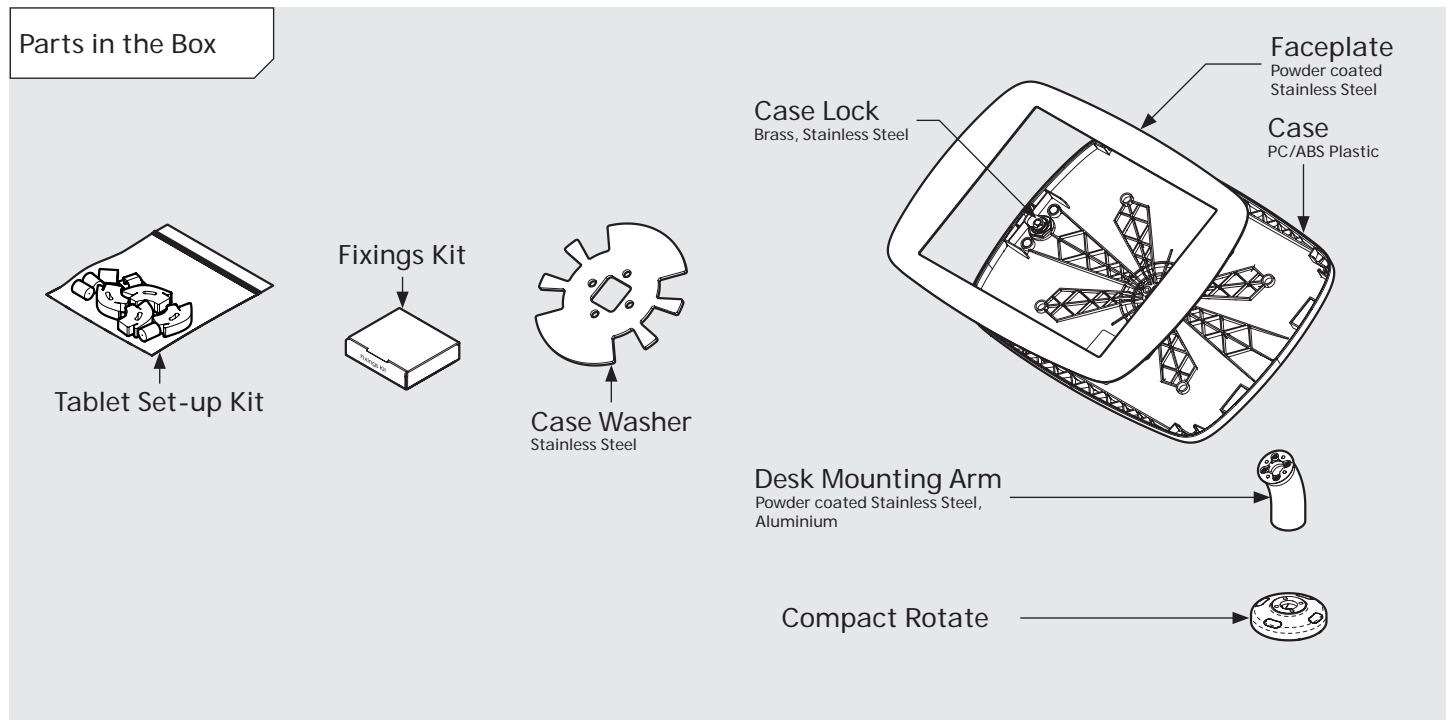

bouncepad[®]

Case: Maxi **Arm:** Desk **Mounting:** Freestanding Base **Packaged weight:** 4.0kg **Colour:** White
Black

PRODUCT DATA SHEET - BOUNCEPAD SWIVEL DESK

bouncepad[®]

Case: Mega Arm: Desk Mounting: Freestanding Base Packaged weight: 4.3kg Colour: White/Black