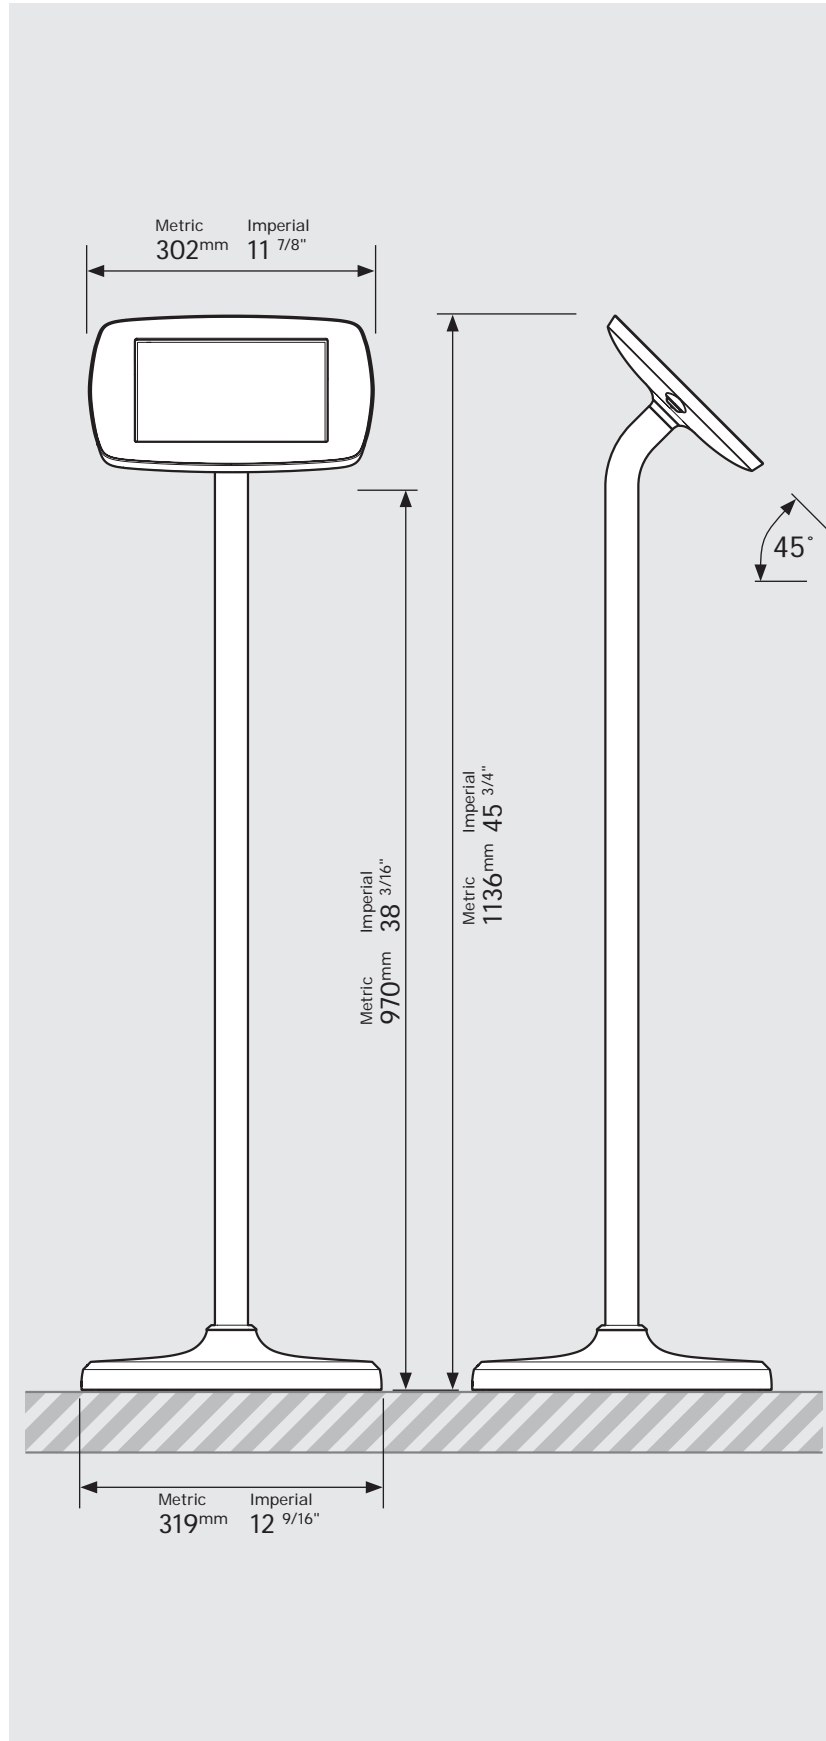

* Cable is not included for the Surface Pro 4 or Surface Pro 5 Tablets.

PRODUCT DATA SHEET - BOUNCEPAD FLOORSTANDING

bouncepad[®]

Case:	Arm:	Mounting:	Packaged weight:	Colour:
Mini	Floorstanding	Not Applicable	13.82kg	White Black

Parts in the Box

PRODUCT DATA SHEET - BOUNCEPAD FLOORSTANDING

bouncepad[®]

Case:	Arm:	Mounting:	Packaged weight:	Colour:
Midi	Floorstanding	Not Applicable	14.0kg	White Black

PRODUCT DATA SHEET - BOUNCEPAD FLOORSTANDING

bouncepad[®]

Case:	Arm:	Mounting:	Packaged weight:	Colour:
Maxi	Floorstanding	Not Applicable	14.23kg	White Black

PRODUCT DATA SHEET - BOUNCEPAD FLOORSTANDING

bouncepad[®]

Case:	Arm:	Mounting:	Packaged weight:	Colour:
Mega	Floorstanding	Not Applicable	14.62kg	White Black