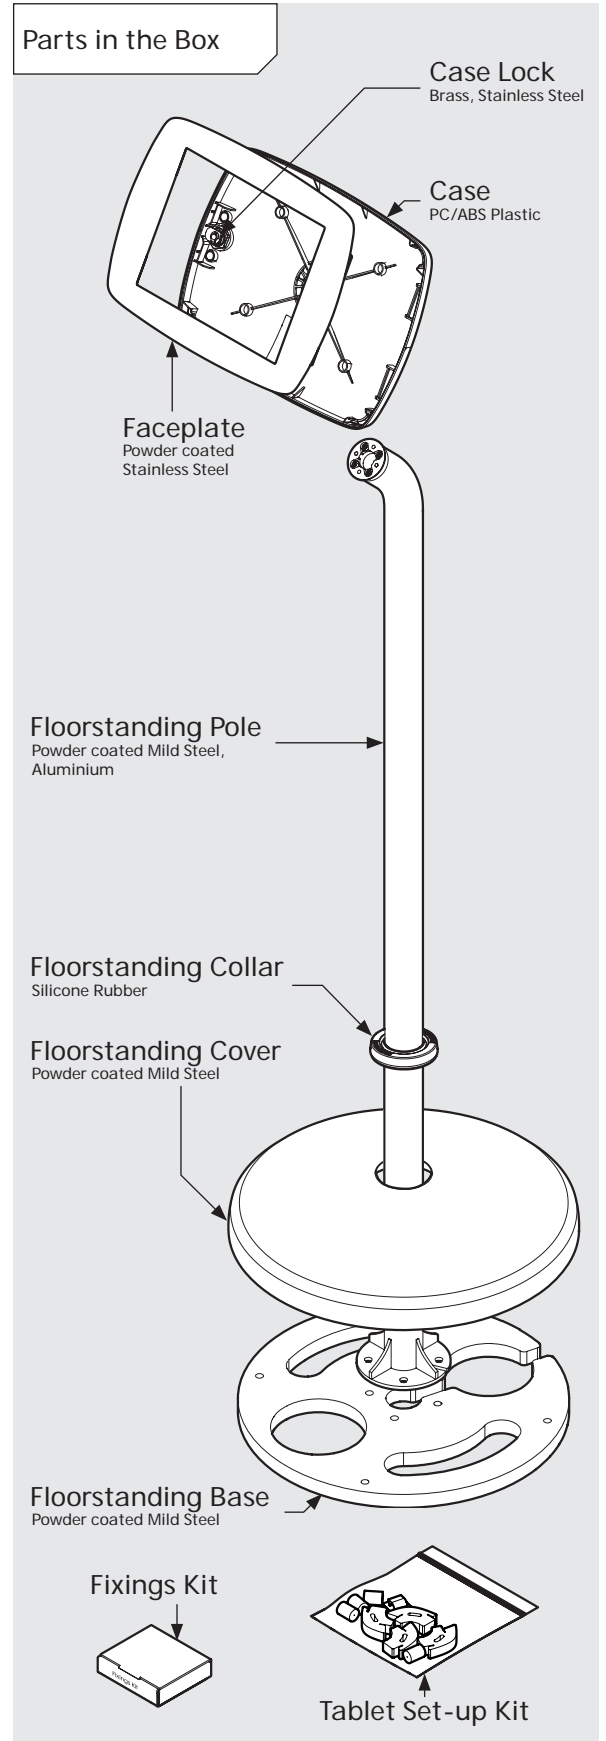

* Cable is not included for the Surface Pro 4 or Surface Pro 5 Tablets.

PRODUCT DATA SHEET - BOUNCEPAD FLOORSTANDING

bouncepad[®]

Case:	Arm:	Mounting:	Packaged weight:	Colour:
Mini	Floorstanding	Not Applicable	13.82kg	White Black

Parts in the Box

PRODUCT DATA SHEET - BOUNCEPAD FLOORSTANDING

bouncepad[®]

Case:	Arm:	Mounting:	Packaged weight:	Colour:
Midi	Floorstanding	Not Applicable	14.0kg	White Black

PRODUCT DATA SHEET - BOUNCEPAD FLOORSTANDING

bouncepad[®]

Case:	Arm:	Mounting:	Packaged weight:	Colour:
Maxi	Floorstanding	Not Applicable	14.23kg	White Black

PRODUCT DATA SHEET - BOUNCEPAD FLOORSTANDING

bouncepad[®]

Case:	Arm:	Mounting:	Packaged weight:	Colour:
Mega	Floorstanding	Not Applicable	14.62kg	White Black