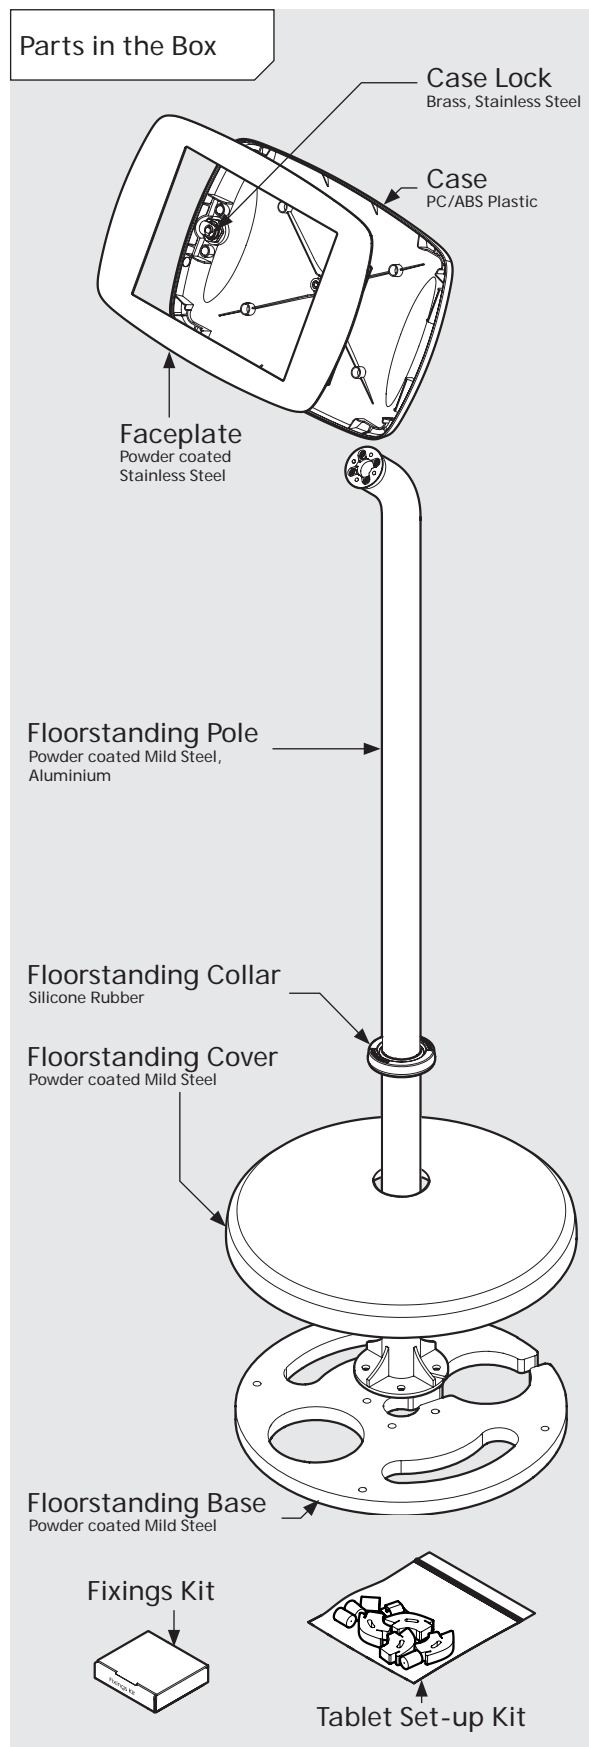

* Cable is not included for the Surface Pro 4 or Surface Pro 5 Tablets.

PRODUCT DATA SHEET - BOUNCEPAD FLOORSTANDING

bouncepad[®]

Case:	Arm:	Mounting:	Packaged weight:	Colour:
Mini	Floorstanding	Not Applicable	13.82kg	White Black

Parts in the Box

PRODUCT DATA SHEET - BOUNCEPAD FLOORSTANDING

bouncepad[®]

Case:	Arm:	Mounting:	Packaged weight:	Colour:
Midi	Floorstanding	Not Applicable	14.0kg	White Black

PRODUCT DATA SHEET - BOUNCEPAD FLOORSTANDING

bouncepad[®]

Case:	Arm:	Mounting:	Packaged weight:	Colour:
Maxi	Floorstanding	Not Applicable	14.23kg	White Black

PRODUCT DATA SHEET - BOUNCEPAD FLOORSTANDING

bouncepad[®]

Case:	Arm:	Mounting:	Packaged weight:	Colour:
Mega	Floorstanding	Not Applicable	14.62kg	White Black