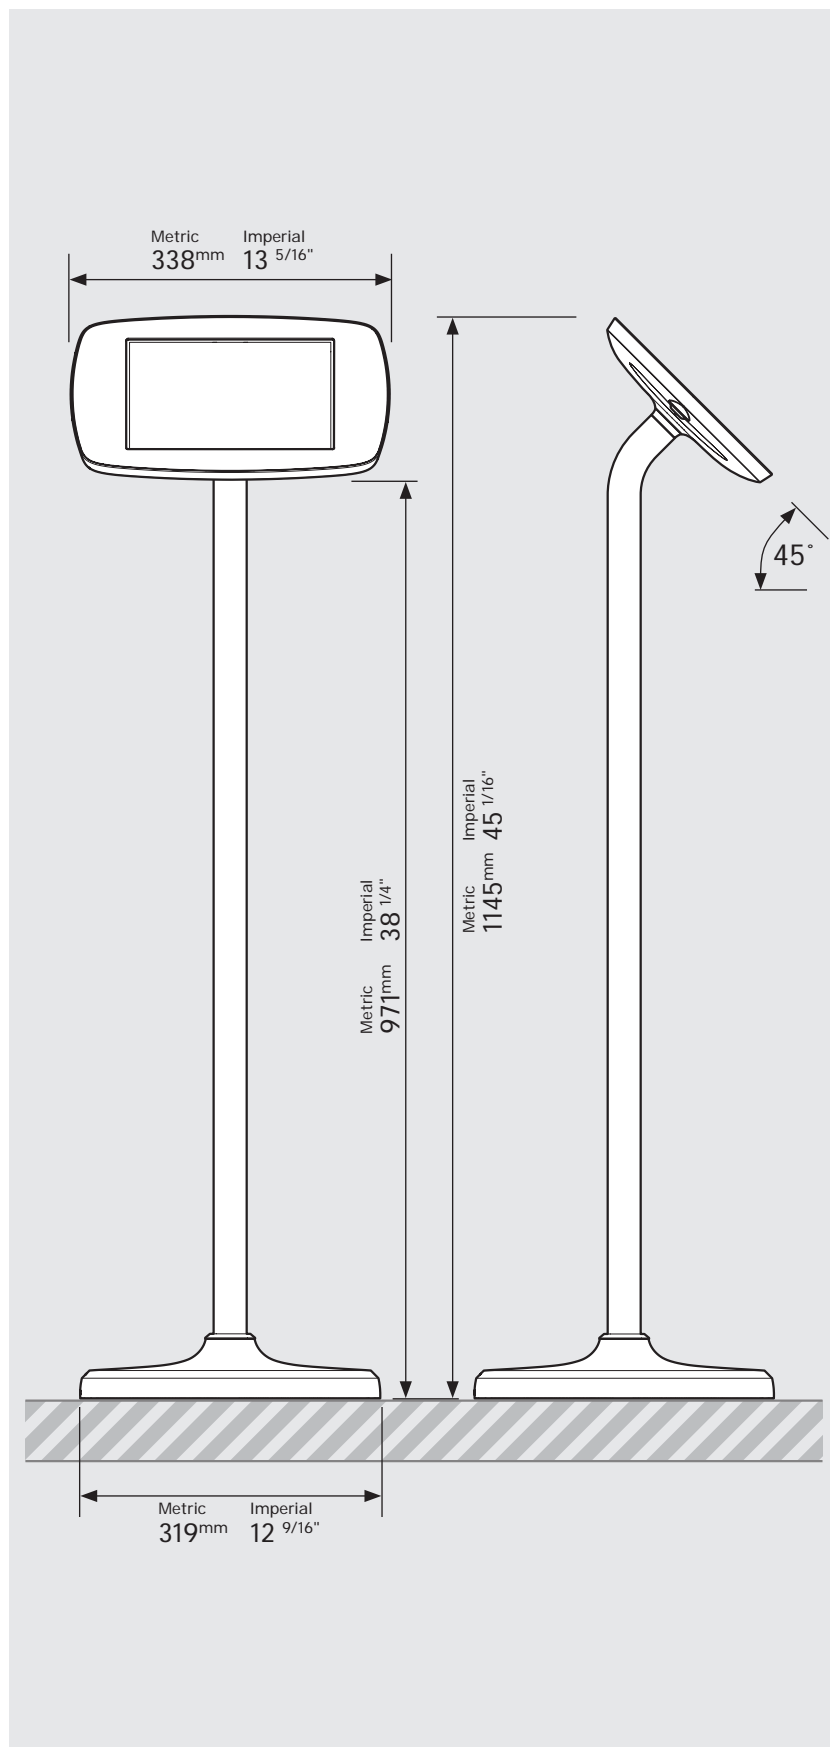

* Cable is not included for the Surface Pro 4 or Surface Pro 5 Tablets.

PRODUCT DATA SHEET - BOUNCEPAD FLOORSTANDING

bouncepad[®]

Case:	Arm:	Mounting:	Packaged weight:	Colour:
Mini	Floorstanding	Not Applicable	13.82kg	White Black

Parts in the Box

PRODUCT DATA SHEET - BOUNCEPAD FLOORSTANDING

bouncepad[®]

Case:	Arm:	Mounting:	Packaged weight:	Colour:
Midi	Floorstanding	Not Applicable	14.0kg	White Black

PRODUCT DATA SHEET - BOUNCEPAD FLOORSTANDING

bouncepad[®]

Case:	Arm:	Mounting:	Packaged weight:	Colour:
Maxi	Floorstanding	Not Applicable	14.23kg	White Black

PRODUCT DATA SHEET - BOUNCEPAD FLOORSTANDING

bouncepad[®]

Case:	Arm:	Mounting:	Packaged weight:	Colour:
Mega	Floorstanding	Not Applicable	14.62kg	White Black