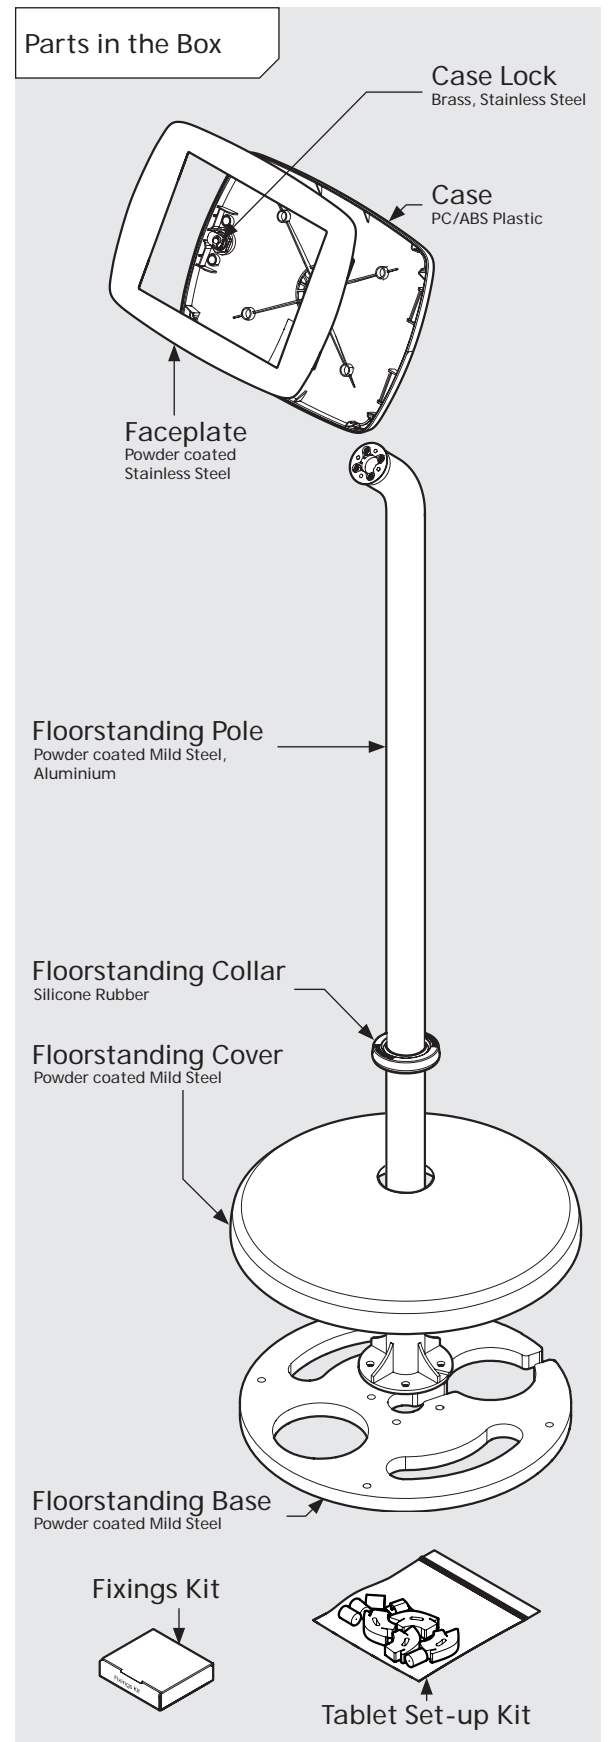

* Cable is not included for the Surface Pro 4 or Surface Pro 5 Tablets.

PRODUCT DATA SHEET - BOUNCEPAD FLOORSTANDING

bouncepad[®]

Case:	Arm:	Mounting:	Packaged weight:	Colour:
Mini	Floorstanding	Not Applicable	13.82kg	White Black

Parts in the Box

PRODUCT DATA SHEET - BOUNCEPAD FLOORSTANDING

bouncepad[®]

Case:	Arm:	Mounting:	Packaged weight:	Colour:
Midi	Floorstanding	Not Applicable	14.0kg	White Black

PRODUCT DATA SHEET - BOUNCEPAD FLOORSTANDING

bouncepad[®]

Case:	Arm:	Mounting:	Packaged weight:	Colour:
Maxi	Floorstanding	Not Applicable	14.23kg	White Black

PRODUCT DATA SHEET - BOUNCEPAD FLOORSTANDING

bouncepad[®]

Case:	Arm:	Mounting:	Packaged weight:	Colour:
Mega	Floorstanding	Not Applicable	14.62kg	White Black