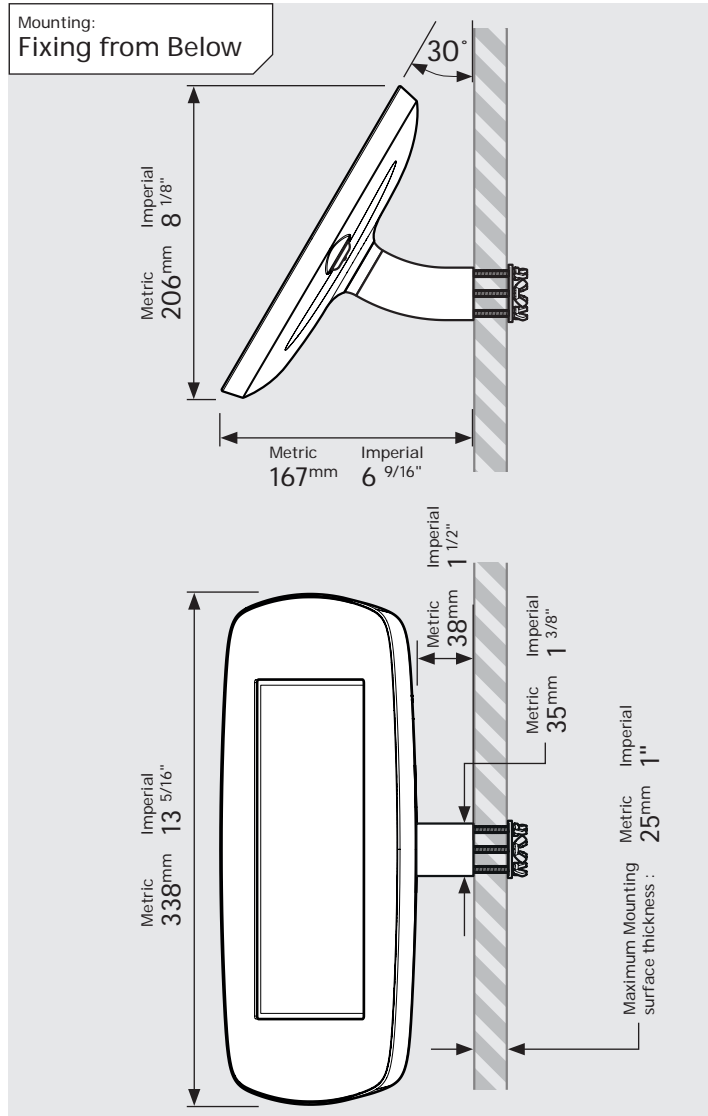

- iPad Pro 12.9" 1st Gen
- iPad Pro 12.9" 2nd Gen
- iPad Pro 12.9" 3rd Gen
- Microsoft Surface Pro 4
- Microsoft Surface Pro 5

PRODUCT DATA SHEET - BOUNCEPAD WALLMOUNT

Case: Mini
Arm: Wallmount
Mounting: Fixing from Below
 Fixing from Above
Packaged weight: 1.66kg
Colour: White
 Black

PRODUCT DATA SHEET - BOUNCEPAD WALLMOUNT

bouncepad®

Case: Midi Arm: Wallmount Mounting: Fixing from Below
 Fixing from Above Packaged weight: 1.84kg Colour: White
 Black

PRODUCT DATA SHEET - BOUNCEPAD WALLMOUNT

Case:	Arm:	Mounting:	Packaged weight:	Colour:
Maxi	Wallmount	Fixing from Below	2.07kg	White Black
		Fixing from Above		

PRODUCT DATA SHEET - BOUNCEPAD WALLMOUNT

Case: Mega
Arm: Wallmount
Mounting: Fixing from Below
 Fixing from Above
Packaged weight: 2.46kg
Colour: White
 Black