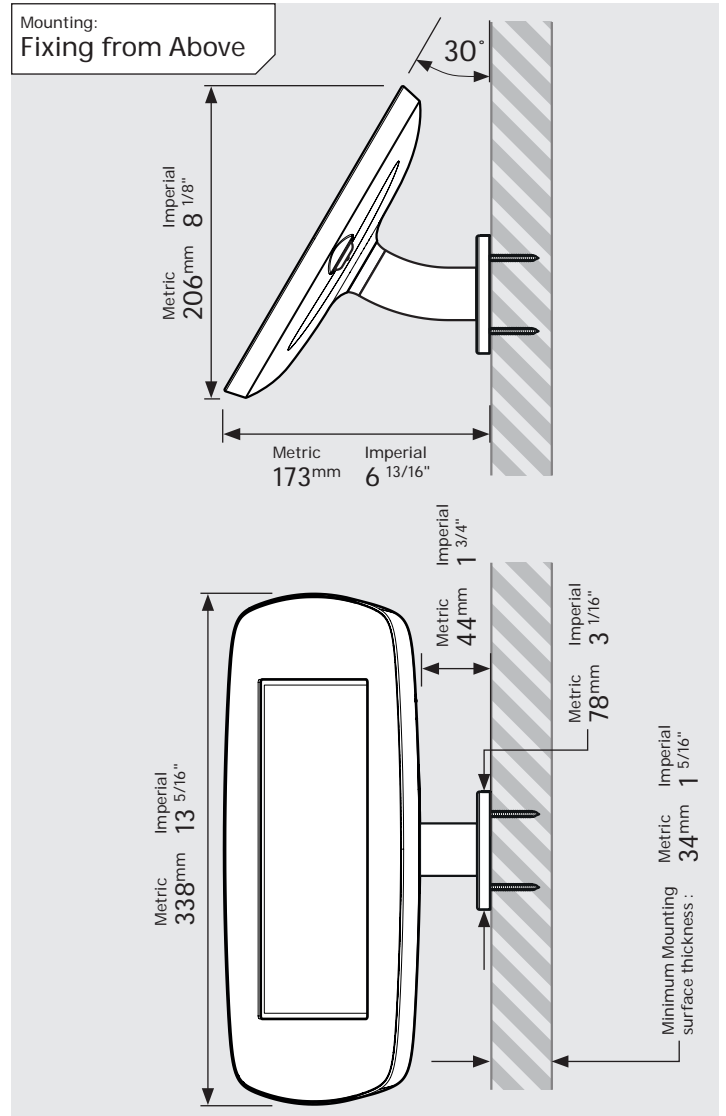

- iPad Pro 12.9" 1st Gen
- iPad Pro 12.9" 2nd Gen
- iPad Pro 12.9" 3rd Gen
- Microsoft Surface Pro 4
- Microsoft Surface Pro 5

PRODUCT DATA SHEET - BOUNCEPAD WALLMOUNT

Case: Mini
Arm: Wallmount
Mounting: Fixing from Below
 Fixing from Above
Packaged weight: 1.66kg
Colour: White
 Black

PRODUCT DATA SHEET - BOUNCEPAD WALLMOUNT

bouncepad®

Case: Midi Arm: Wallmount Mounting: Fixing from Below
 Fixing from Above Packaged weight: 1.84kg Colour: White
 Black

PRODUCT DATA SHEET - BOUNCEPAD WALLMOUNT

Case:	Arm:	Mounting:	Packaged weight:	Colour:
Maxi	Wallmount	Fixing from Below	2.07kg	White Black
		Fixing from Above		

PRODUCT DATA SHEET - BOUNCEPAD WALLMOUNT

Case: Mega
Arm: Wallmount
Mounting: Fixing from Below
 Fixing from Above
Packaged weight: 2.46kg
Colour: White
 Black