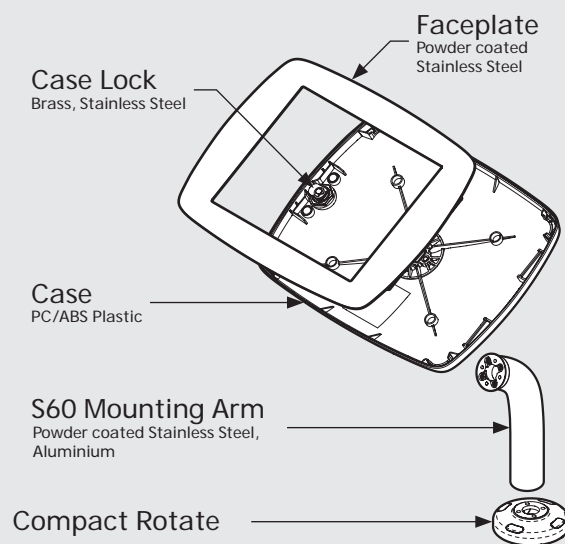

PRODUCT DATA SHEET - BOUNCEPAD SWIVEL 60

bouncepad®

Case: **Arm:** **Mounting:** **Packaged weight:** **Colour:**
Midi S60 Freestanding Base 3.8kg White
Black

Dimensions

Parts in the Box