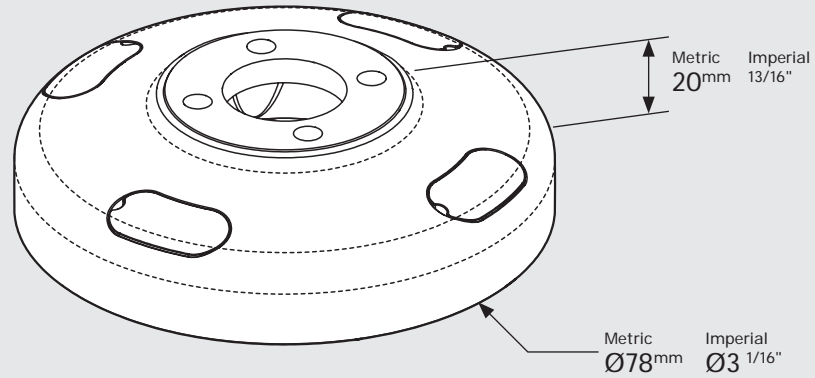

Dimensions

Parts in the Box

PRODUCT DATA SHEET - BOUNCEPAD SWIVEL DESK

bouncepad[®]

Case: Midi **Arm:** Desk **Mounting:** Freestanding Base **Packaged weight:** 3.8kg **Colour:** White
Black

PRODUCT DATA SHEET - BOUNCEPAD SWIVEL DESK

bouncepad[®]

Case: Maxi **Arm:** Desk **Mounting:** Freestanding Base **Packaged weight:** 4.0kg **Colour:** White
Black

PRODUCT DATA SHEET - BOUNCEPAD SWIVEL DESK

bouncepad[®]

Case: Mega **Arm:** Desk **Mounting:** Freestanding Base **Packaged weight:** 4.3kg **Colour:** White / Black

PRODUCT DATA SHEET - COMPACT ROTATE

bouncepad®

Compatible Mounting Arms:

Desk
Static60

Mounting:

Fixing from
below

Fixing from
Above

Colour:

Silver Only

Compact Rotate Dimensions

Fixing from Below

Maximum Mounting surface thickness : Metric 25mm Imperial 1"

Fixing from Above

Minimum Mounting surface thickness : Metric 34mm Imperial 1 5/16"