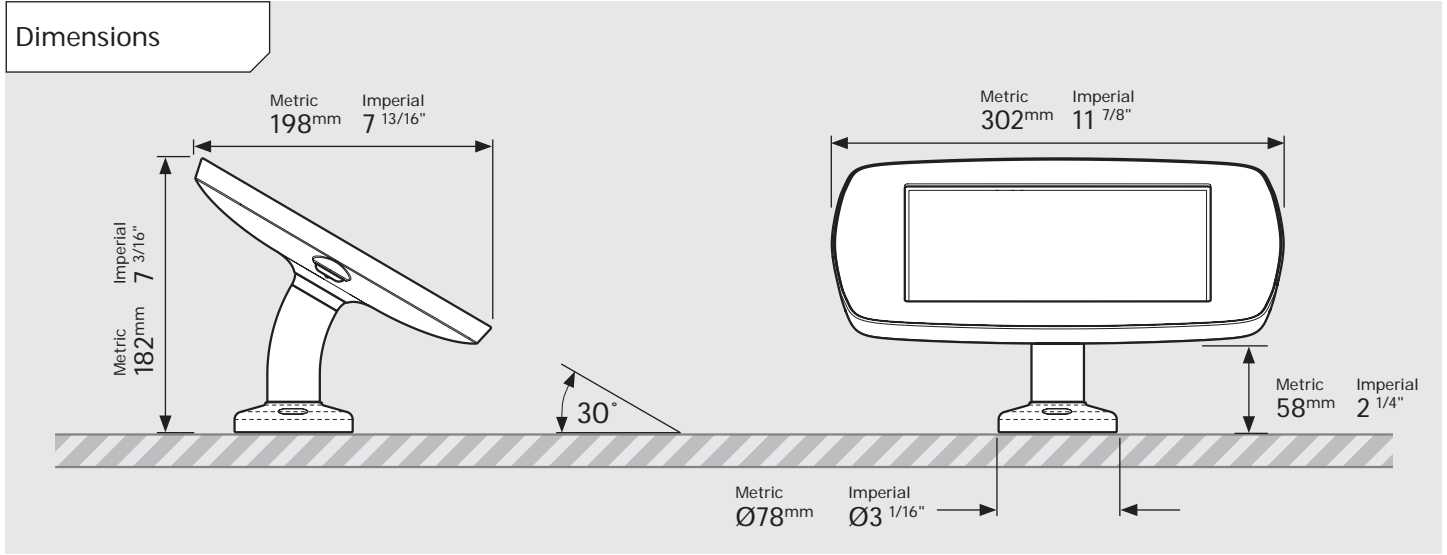

Dimensions

Parts in the Box

PRODUCT DATA SHEET - BOUNCEPAD SWIVEL DESK

bouncepad[®]

Case: Midi **Arm:** Desk **Mounting:** Freestanding Base **Packaged weight:** 3.8kg **Colour:** White
Black

PRODUCT DATA SHEET - BOUNCEPAD SWIVEL DESK

bouncepad[®]

Case: Maxi **Arm:** Desk **Mounting:** Freestanding Base **Packaged weight:** 4.0kg **Colour:** White
Black

PRODUCT DATA SHEET - BOUNCEPAD SWIVEL DESK

bouncepad[®]

Case: Mega **Arm:** Desk **Mounting:** Freestanding Base **Packaged weight:** 4.3kg **Colour:** White / Black

Silver Only

Compact Rotate Dimensions

Fixing from Below

Maximum Mounting surface thickness : Metric 25mm Imperial 1"

Fixing from Above

Minimum Mounting surface thickness : Metric 34mm Imperial 1 5/16"