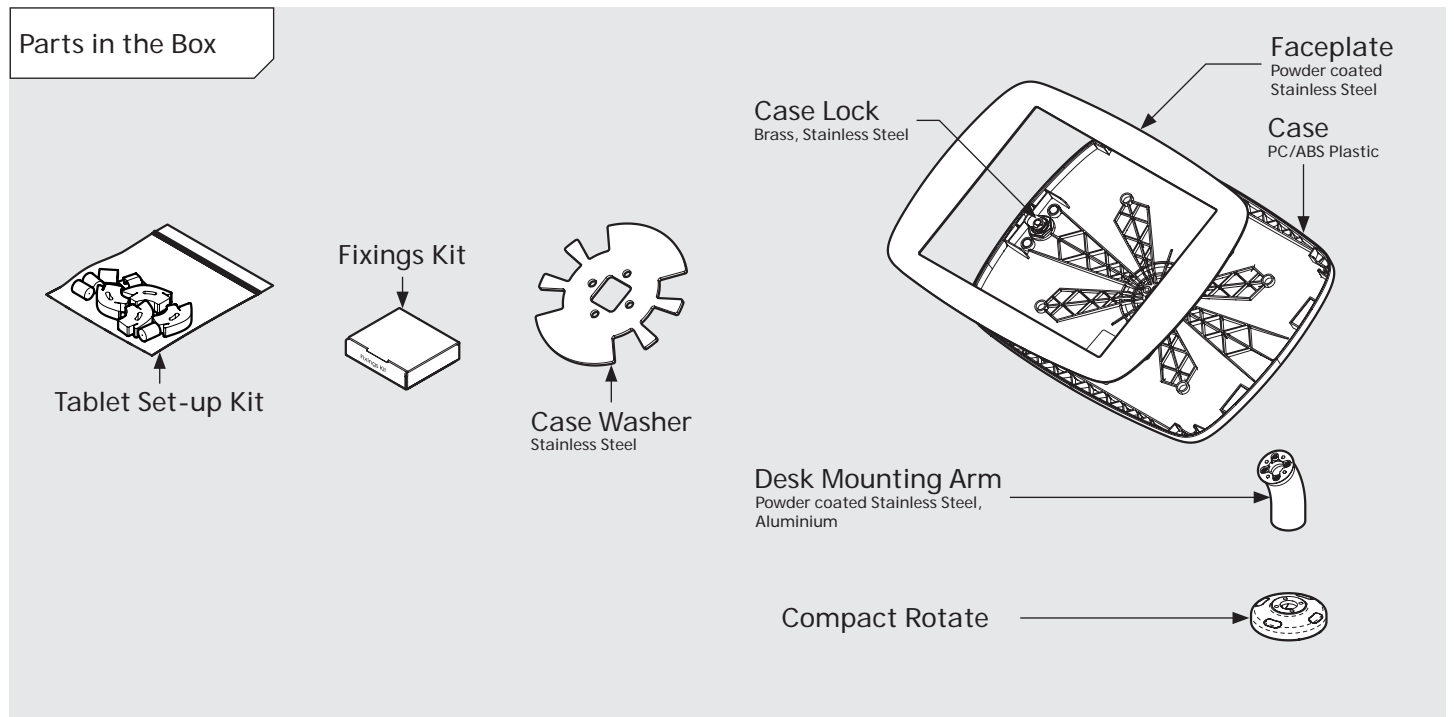

bouncepad[®]

Case: Maxi **Arm:** Desk **Mounting:** Freestanding Base **Packaged weight:** 4.0kg **Colour:** White
Black

PRODUCT DATA SHEET - BOUNCEPAD SWIVEL DESK

bouncepad[®]

Case: Mega **Arm:** Desk **Mounting:** Freestanding Base **Packaged weight:** 4.3kg **Colour:** White / Black