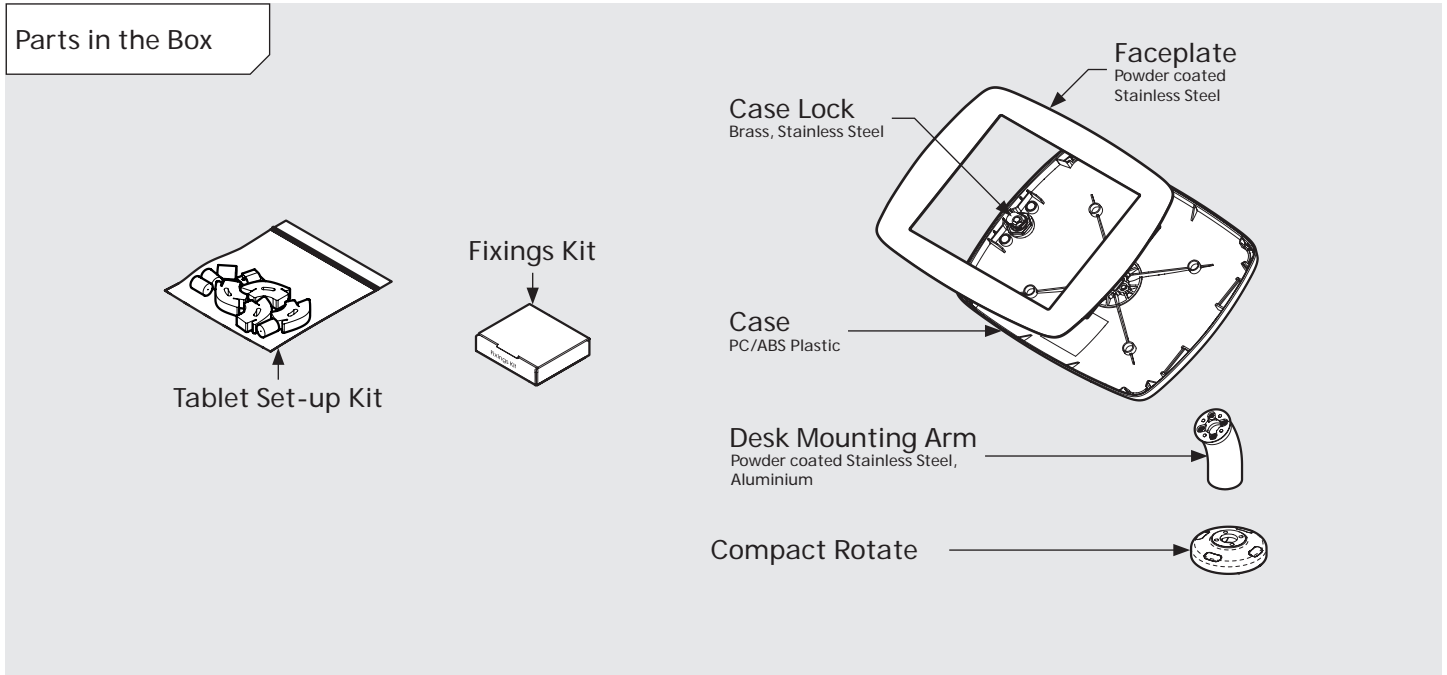

Dimensions

Parts in the Box

PRODUCT DATA SHEET - BOUNCEPAD SWIVEL DESK

bouncepad[®]

Case: Midi **Arm:** Desk **Mounting:** Freestanding Base **Packaged weight:** 3.8kg **Colour:** White
Black

PRODUCT DATA SHEET - BOUNCEPAD SWIVEL DESK