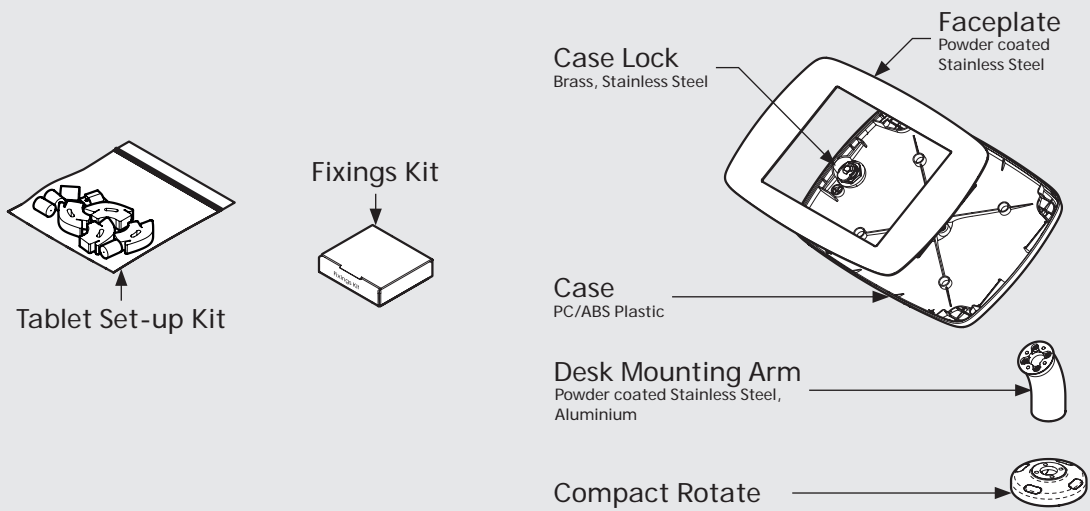

- iPad Pro 12.9" 1st Gen
- iPad Pro 12.9" 2nd Gen
- iPad Pro 12.9" 3rd Gen
- Microsoft Surface Pro 4
- Microsoft Surface Pro 5

PRODUCT DATA SHEET - BOUNCEPAD SWIVEL DESK

bouncepad[®]

Case: Mini Arm: Desk Mounting: Freestanding Base Packaged weight: 3.6kg Colour: White/Black

Dimensions

Parts in the Box

PRODUCT DATA SHEET - BOUNCEPAD SWIVEL DESK

bouncepad[®]

Case: Midi **Arm:** Desk **Mounting:** Freestanding Base **Packaged weight:** 3.8kg **Colour:** White
Black

PRODUCT DATA SHEET - BOUNCEPAD SWIVEL DESK