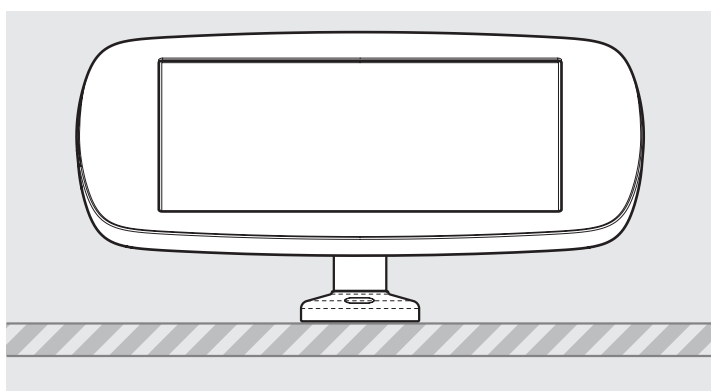

Mega Case supported devices:

- iPad Pro 12.9" 1st Gen
- iPad Pro 12.9" 2nd Gen
- iPad Pro 12.9" 3rd Gen
- Microsoft Surface Pro 4
- Microsoft Surface Pro 5