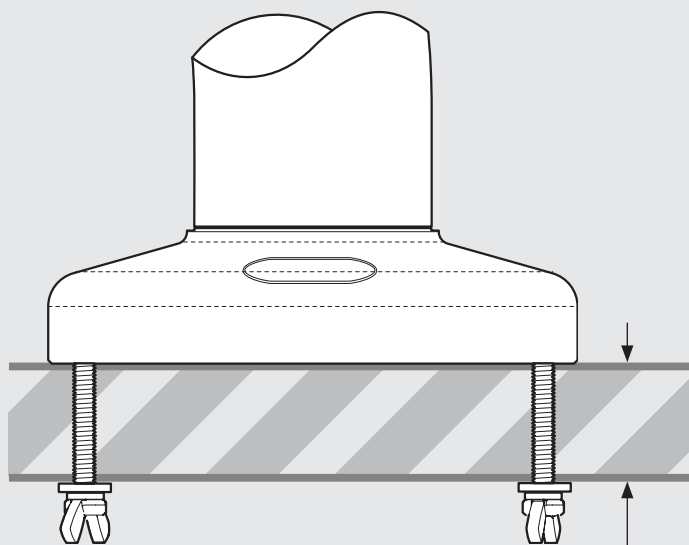

Fixing from Below

Maximum Mounting surface thickness : Metric 25mm Imperial 1"