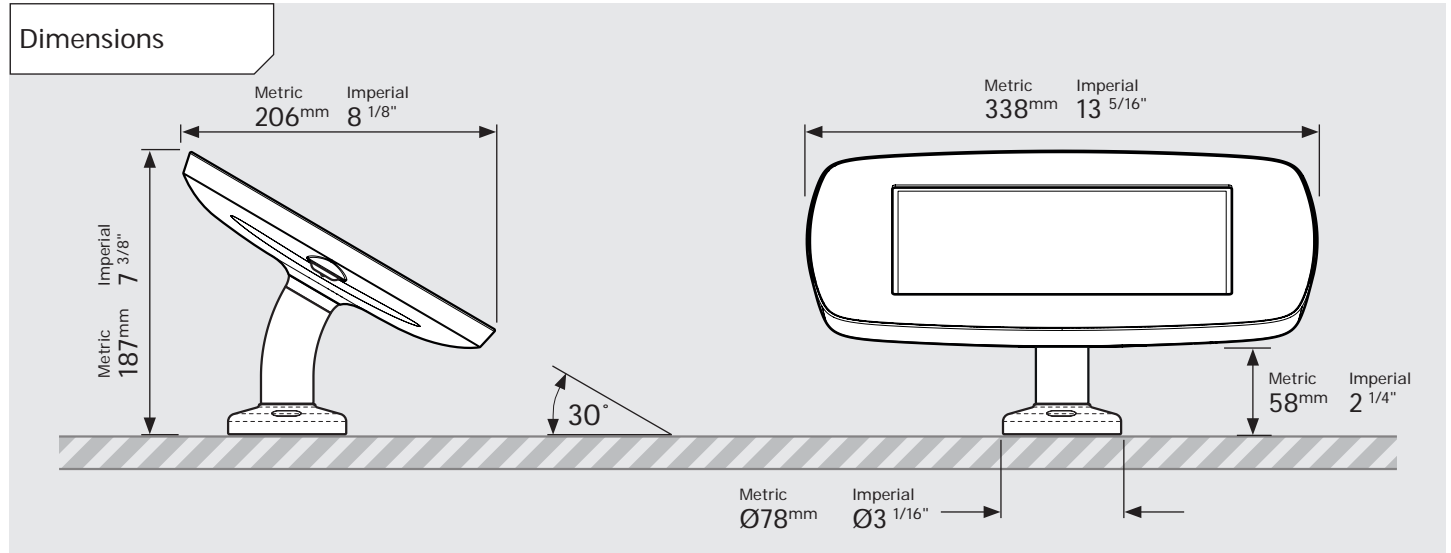

PRODUCT DATA SHEET - BOUNCEPAD SWIVEL DESK

bouncepad®

Case: Maxi   **Arm:** Desk   **Mounting:** Freestanding Base   **Packaged weight:** 4.0kg   **Colour:** White
Black