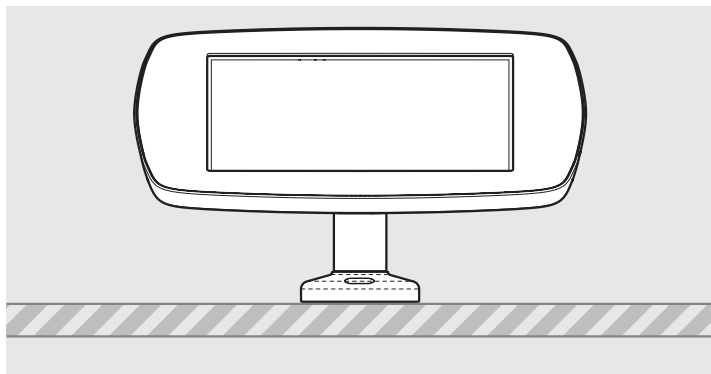

Midi Case supported devices:

- iPad 6th Gen
- iPad 5th Gen
- iPad 4th Gen
- iPad 3rd Gen
- iPad Pro 9.7
- iPad Air 1
- iPad Air 2
- Samsung Tab S2 9.7
- Samsung Tab S3 9.7
- Samsung Tab A 9.7