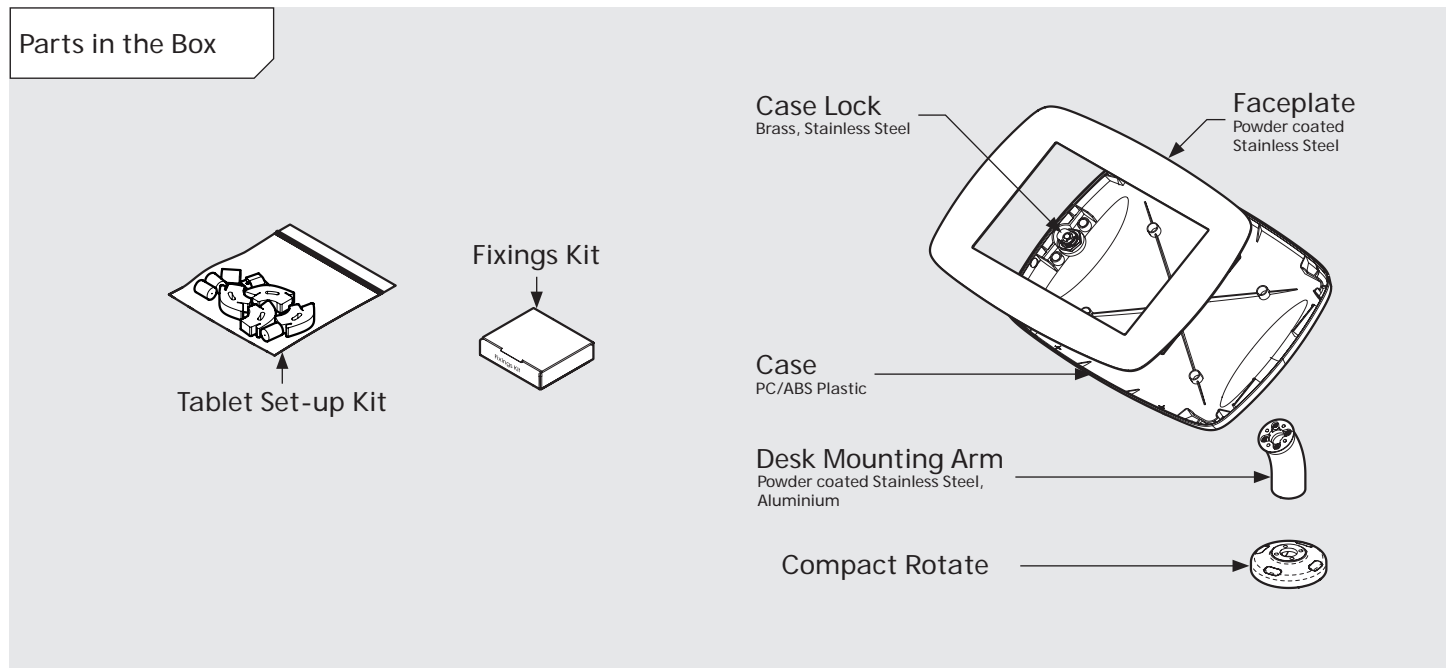

PRODUCT DATA SHEET - BOUNCEPAD SWIVEL DESK

bouncepad®

Case: Maxi   **Arm:** Desk   **Mounting:** Freestanding Base   **Packaged weight:** 4.0kg   **Colour:** White
Black