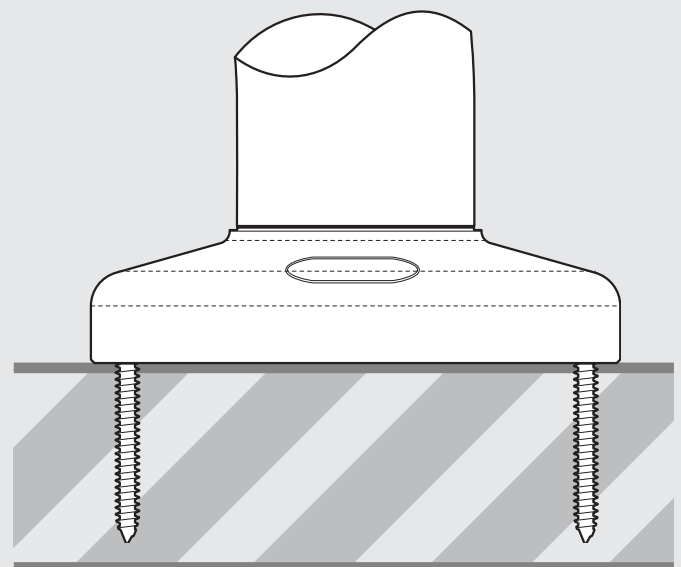

Silver Only

Compact Rotate Dimensions

Fixing from Below

Maximum Mounting surface thickness : Metric 25mm Imperial 1"

Fixing from Above

Minimum Mounting surface thickness : Metric 34mm Imperial 1 5/16"