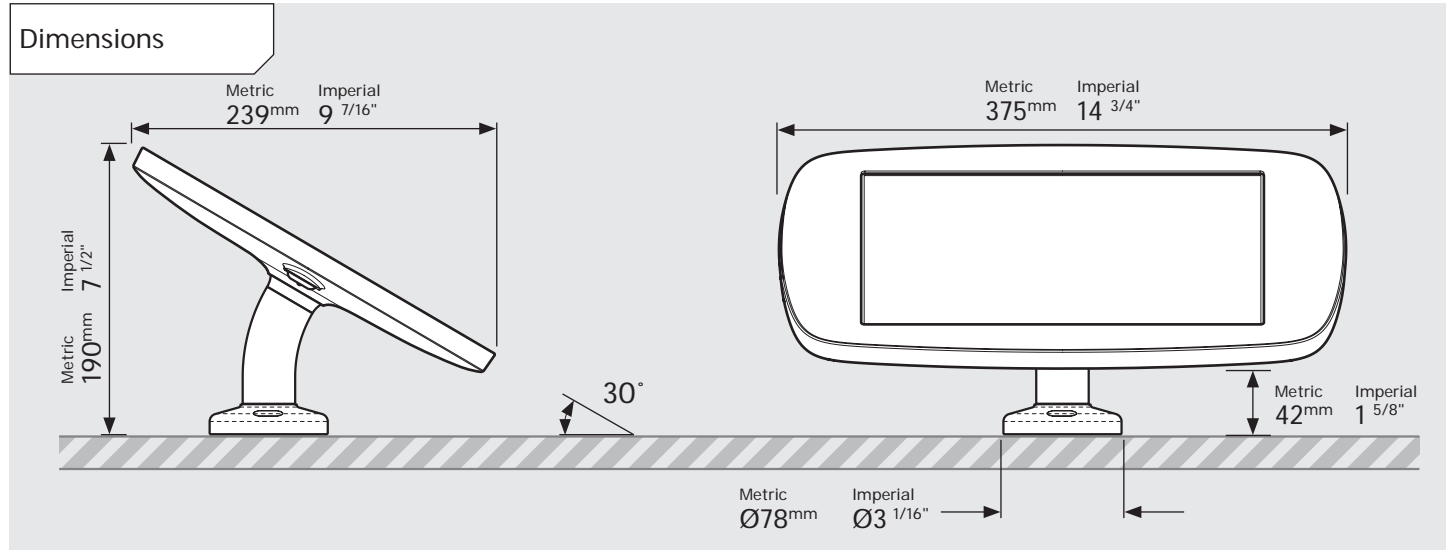

Dimensions

Parts in the Box

PRODUCT DATA SHEET - BOUNCEPAD SWIVEL DESK

bouncepad[®]

Case: Midi **Arm:** Desk **Mounting:** Freestanding Base **Packaged weight:** 3.8kg **Colour:** White
Black

PRODUCT DATA SHEET - BOUNCEPAD SWIVEL DESK

bouncepad[®]

Case: Maxi **Arm:** Desk **Mounting:** Freestanding Base **Packaged weight:** 4.0kg **Colour:** White
Black

PRODUCT DATA SHEET - BOUNCEPAD SWIVEL DESK

bouncepad[®]

Case: Mega **Arm:** Desk **Mounting:** Freestanding Base **Packaged weight:** 4.3kg **Colour:** White / Black

Silver Only

Compact Rotate Dimensions

Fixing from Below

Maximum Mounting surface thickness : Metric 25mm Imperial 1"

Fixing from Above

Minimum Mounting surface thickness : Metric 34mm Imperial 1 5/16"