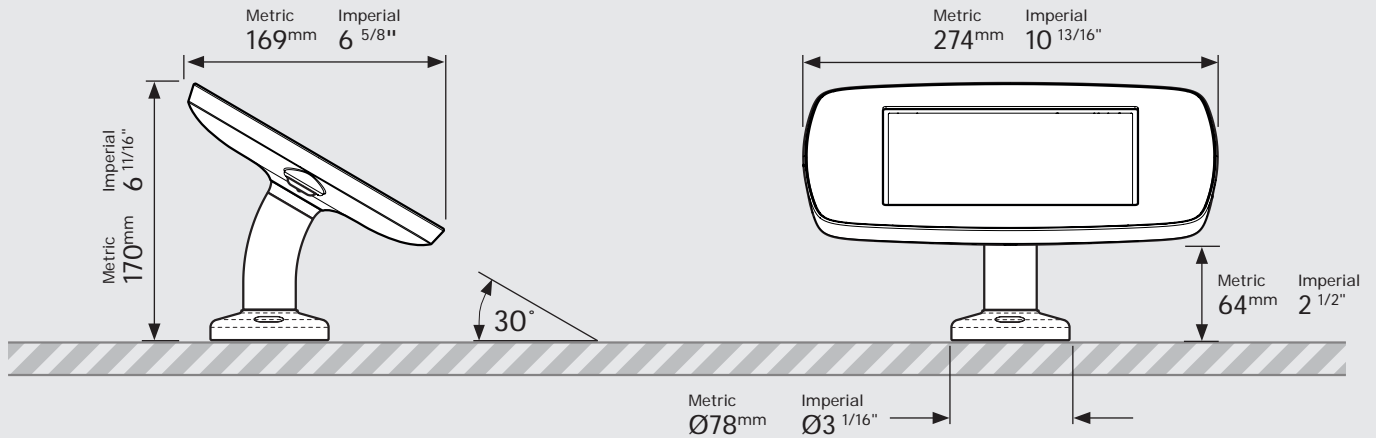

- iPad Pro 12.9" 1st Gen
- iPad Pro 12.9" 2nd Gen
- iPad Pro 12.9" 3rd Gen
- Microsoft Surface Pro 4
- Microsoft Surface Pro 5

PRODUCT DATA SHEET - BOUNCEPAD SWIVEL DESK

bouncepad[®]

Case: Mini Arm: Desk Mounting: Freestanding Base Packaged weight: 3.6kg Colour: White/Black

Dimensions

Parts in the Box

PRODUCT DATA SHEET - BOUNCEPAD SWIVEL DESK

bouncepad[®]

Case: Midi **Arm:** Desk **Mounting:** Freestanding Base **Packaged weight:** 3.8kg **Colour:** White
Black

PRODUCT DATA SHEET - BOUNCEPAD SWIVEL DESK

Silver Only

Compact Rotate Dimensions

Fixing from Below

Maximum Mounting surface thickness : Metric 25mm Imperial 1"

Fixing from Above

Minimum Mounting surface thickness : Metric 34mm Imperial 1 5/16"