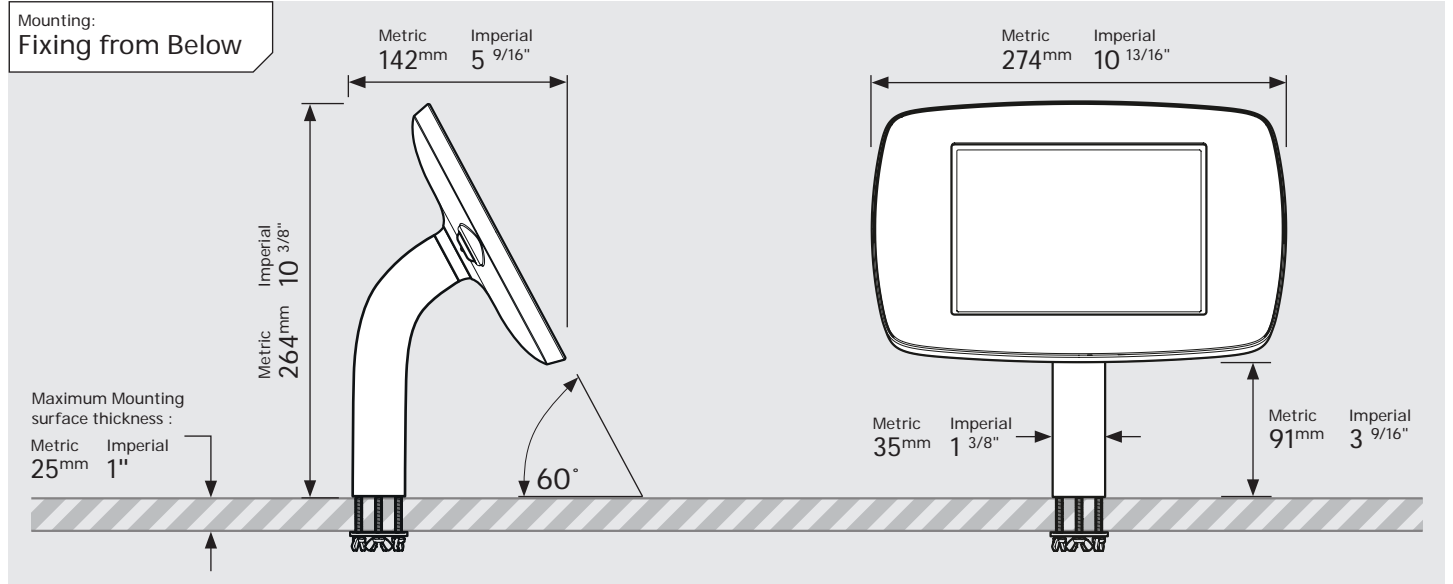

# PRODUCT DATA SHEET - BOUNCEPAD STATIC60

**bouncepad**<sup>®</sup>

Case: Mini    Arm: Static60    Mounting: Fixing from Below  
 Fixing from Above    Packaged weight: 1.71kg    Colour: White  
 Black