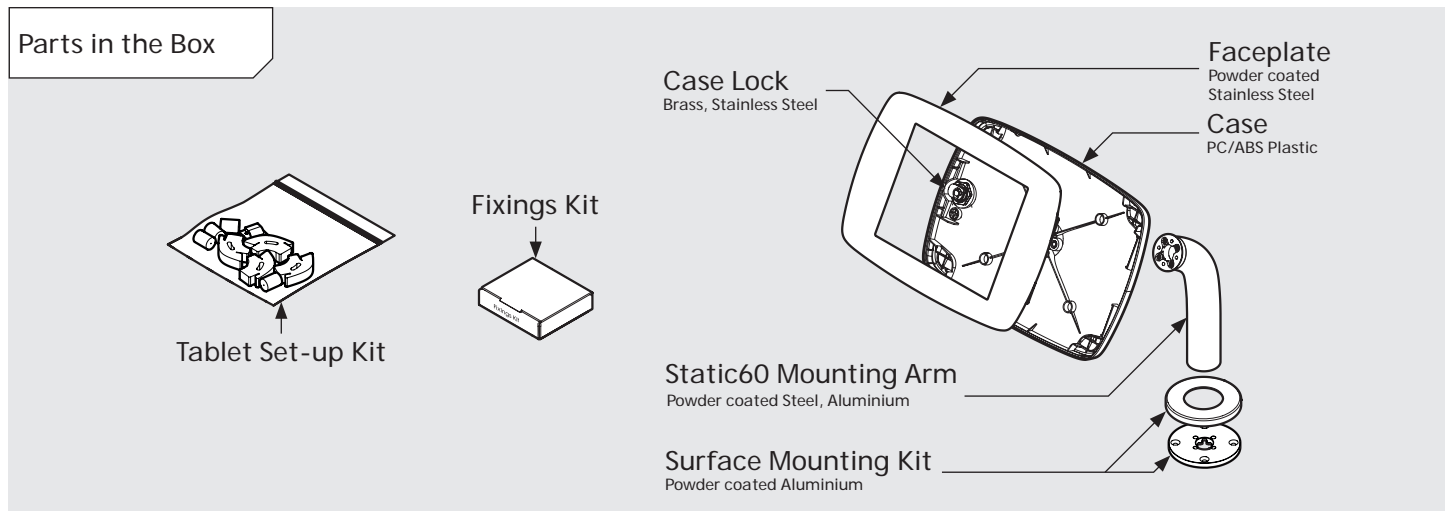

# PRODUCT DATA SHEET - BOUNCEPAD STATIC60

**bouncepad**<sup>®</sup>

Case: Mini    Arm: Static60    Mounting: Fixing from Below  
 Fixing from Above    Packaged weight: 1.71kg    Colour: White  
 Black