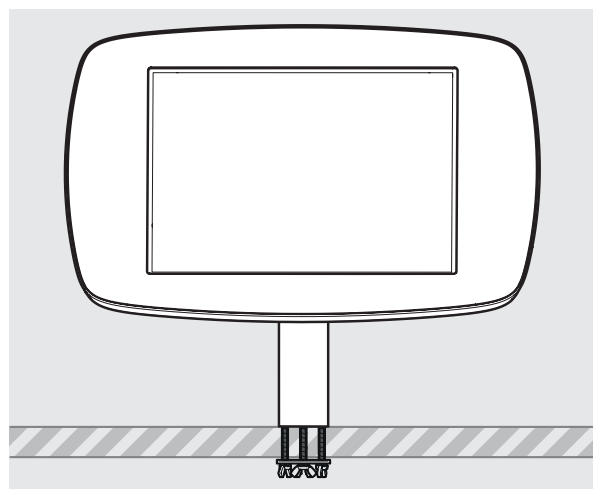

Mini Case supported devices:

- iPad Mini 1
- iPad Mini 2
- iPad Mini 3
- iPad Mini 4
- iPad Mini (2019)

Midi Case supported devices:

- iPad 6th Gen
- iPad 5th Gen
- iPad 4th Gen
- iPad 3rd Gen
- iPad Pro 9.7
- iPad Air 1
- iPad Air 2
- Samsung Tab S2 9.7
- Samsung Tab S3 9.7
- Samsung Tab A 9.7

Maxi Case supported devices:

- iPad Pro 10.5
- iPad Pro 11.0
- iPad Air (2019)
- Samsung Tab A6 10.1
- Samsung Tab A 10.1
- Samsung Tab A 10.5
- Samsung Tab 4 10.1
- Microsoft Surface Go

Mega Case supported devices:

- iPad Pro 12.9" 1st Gen
- iPad Pro 12.9" 2nd Gen
- iPad Pro 12.9" 3rd Gen
- Microsoft Surface Pro 4
- Microsoft Surface Pro 5