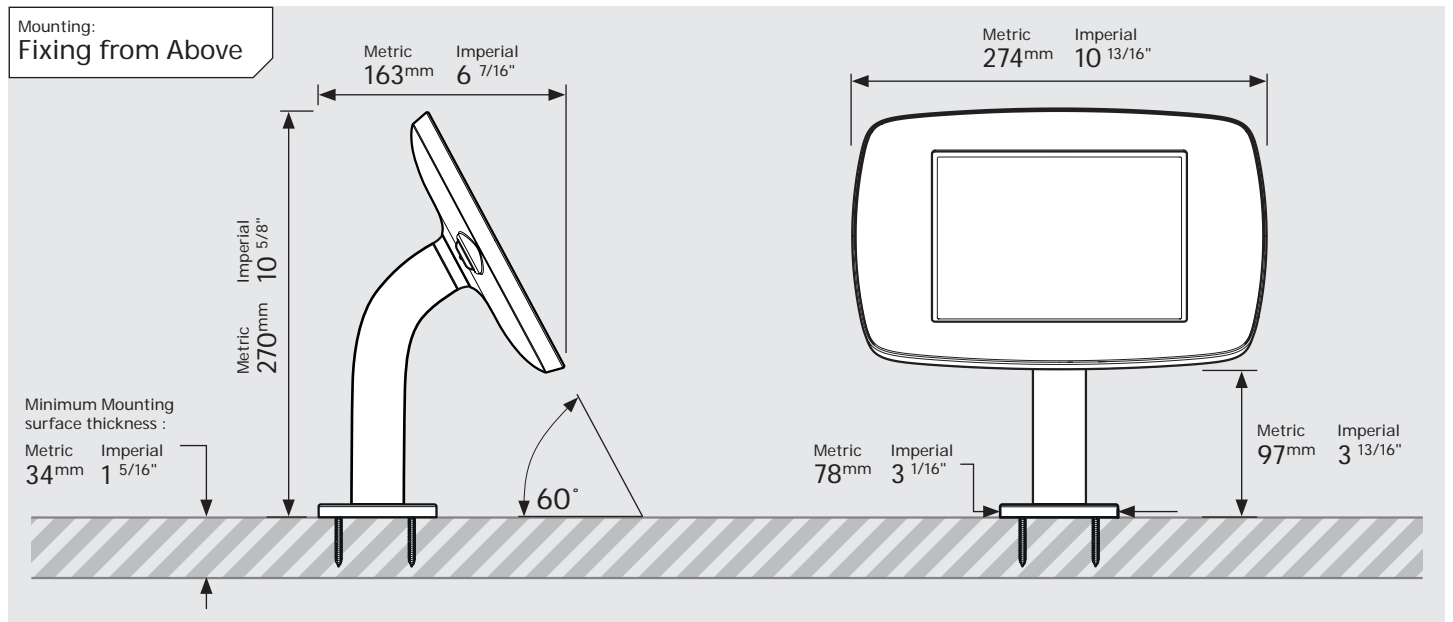

# PRODUCT DATA SHEET - BOUNCEPAD STATIC60

**bouncepad**<sup>®</sup>

Case: Mini    Arm: Static60    Mounting: Fixing from Below  
 Fixing from Above    Packaged weight: 1.71kg    Colour: White  
 Black