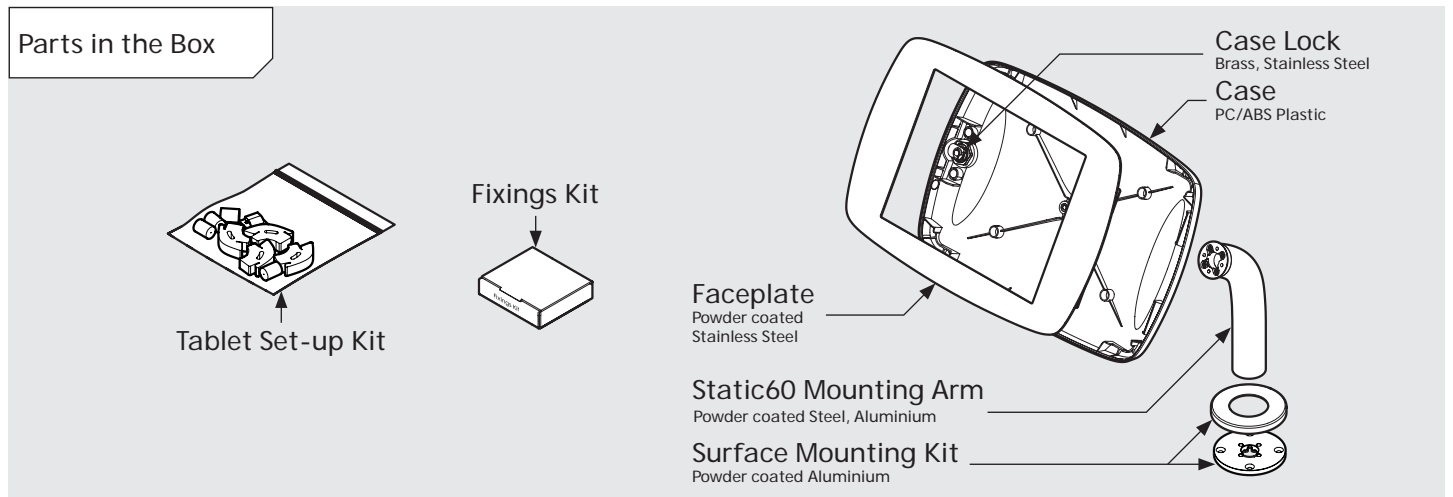

# PRODUCT DATA SHEET - BOUNCEPAD STATIC60

**bouncepad**<sup>®</sup>

Case: Mini    Arm: Static60    Mounting: Fixing from Below  
 Fixing from Above    Packaged weight: 1.71kg    Colour: White  
 Black

# PRODUCT DATA SHEET - BOUNCEPAD STATIC60

**bouncepad**<sup>®</sup>

Case: Midi    Arm: Static60    Mounting: Fixing from Below  
 Fixing from Above    Packaged weight: 1.89kg    Colour: White  
 Black

# PRODUCT DATA SHEET - BOUNCEPAD STATIC60

**bouncepad**<sup>®</sup>

Case: Maxi Arm: Static60 Mounting: Fixing from Below Packaged weight: 2.12kg Colour: White Black  
 Fixing from Above