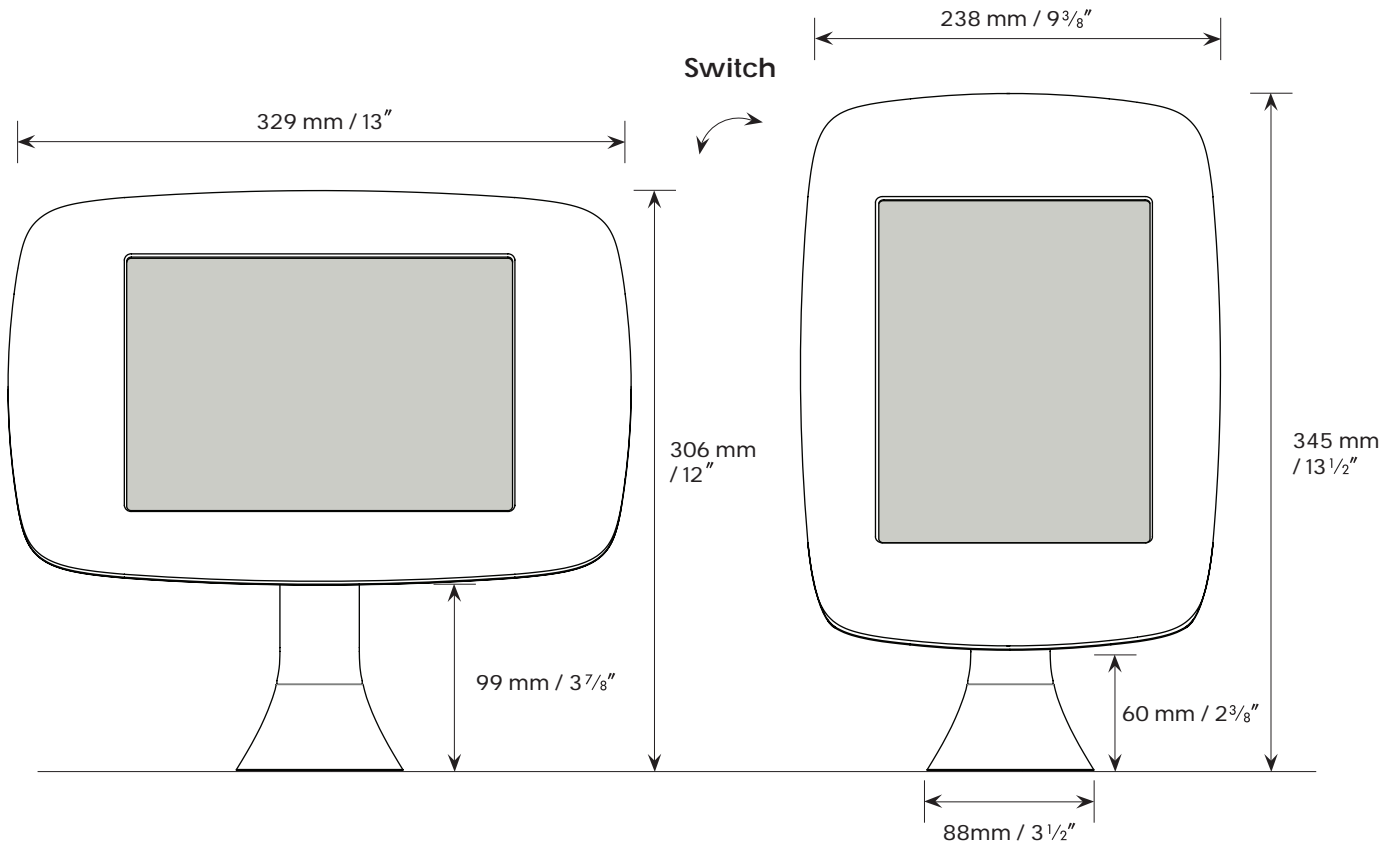

Data sheet : Bouncepad Sumo

The toughest Bouncepad in our range has been designed to stand its ground in busy restaurants, malls, children's play areas and airports – allowing you to use tablets in challenging environments without resorting to clunky, ruggedized kit.

Rotate - Landscape

Rotate - Portrait

Data sheet : Bouncepad Sumo

Mount from below surface
Not suitable for surfaces thicker than 23 mm / 15/16"

Mount from above surface
Suitable for all thicknesses.

Materials

Tablet case	PC/ABS
Faceplate	Stainless Steel (Powdercoated)
Mounting arm	Steel

Configuration Options

Colour	White
Feature access	Exposed home button & Exposed front camera / Covered home button & Covered front camera
Cable	Not provided