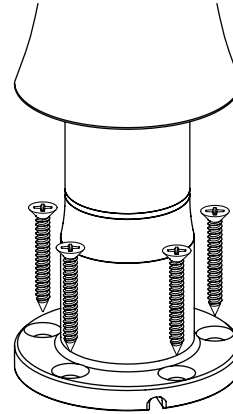

Rotate - Landscape

Rotate - Portrait

Data sheet : Bouncepad Sumo

Mount from below surface
Not suitable for surfaces thicker than 23 mm / 15/16"

Mount from above surface
Suitable for all thicknesses.

Materials

Tablet case	PC/ABS
Faceplate	Stainless Steel (Powdercoated)
Mounting arm	Steel

Configuration Options

Colour	White
Feature access	Exposed home button & Exposed front camera / Covered home button & Covered front camera
Cable	Not provided