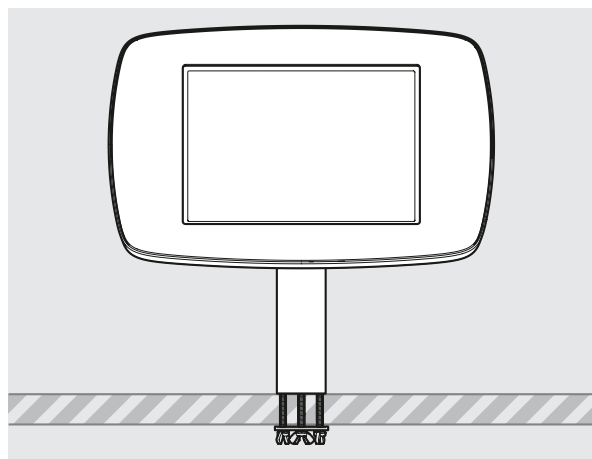

Mini Case supported devices:

- iPad Mini 1
- iPad Mini 2
- iPad Mini 3
- iPad Mini 4
- iPad Mini (2019)

Midi Case supported devices:

- iPad 6th Gen
- iPad 5th Gen
- iPad 4th Gen
- iPad 3rd Gen
- iPad Pro 9.7
- iPad Air 1
- iPad Air 2
- Samsung Tab S2 9.7
- Samsung Tab S3 9.7
- Samsung Tab A 9.7

- iPad Pro 12.9" 1st Gen
- iPad Pro 12.9" 2nd Gen
- iPad Pro 12.9" 3rd Gen
- Microsoft Surface Pro 4
- Microsoft Surface Pro 5

PRODUCT DATA SHEET - BOUNCEPAD STATIC60

bouncepad[®]

Case: Mini Arm: Static60 Mounting: Fixing from Below
 Fixing from Above Packaged weight: 1.71kg Colour: White
 Black