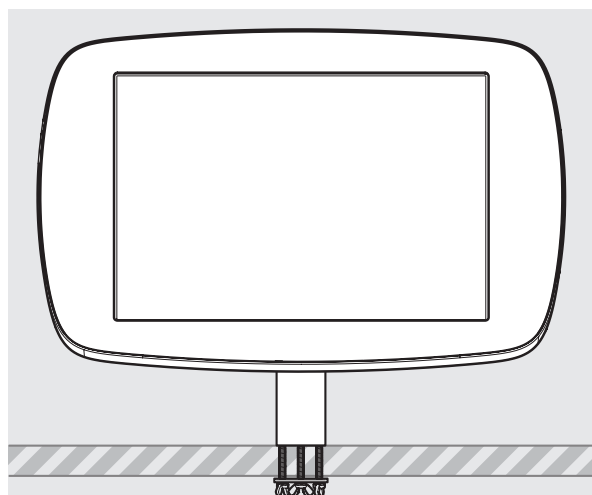

Mini Case supported devices:

- iPad Mini 1
- iPad Mini 2
- iPad Mini 3
- iPad Mini 4
- iPad Mini (2019)

Midi Case supported devices:

- iPad 6th Gen
- iPad 5th Gen
- iPad 4th Gen
- iPad 3rd Gen
- iPad Pro 9.7
- iPad Air 1
- iPad Air 2
- Samsung Tab S2 9.7
- Samsung Tab S3 9.7
- Samsung Tab A 9.7

Maxi Case supported devices:

- iPad Pro 10.5
- iPad Pro 11.0
- iPad Air (2019)
- Samsung Tab A6 10.1
- Samsung Tab A 10.1
- Samsung Tab A 10.5
- Samsung Tab 4 10.1
- Microsoft Surface Go

Mega Case supported devices:

- iPad Pro 12.9" 1st Gen
- iPad Pro 12.9" 2nd Gen
- iPad Pro 12.9" 3rd Gen
- Microsoft Surface Pro 4
- Microsoft Surface Pro 5

PRODUCT DATA SHEET - BOUNCEPAD STATIC60

bouncepad[®]

Case: Mini Arm: Static60 Mounting: Fixing from Below
 Fixing from Above Packaged weight: 1.71kg Colour: White
 Black