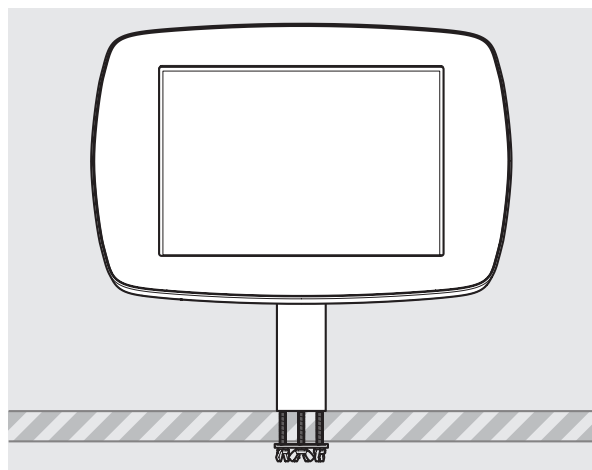

Mini Case supported devices:

- iPad Mini 1
- iPad Mini 2
- iPad Mini 3
- iPad Mini 4
- iPad Mini (2019)

Midi Case supported devices:

- iPad 6th Gen
- iPad 5th Gen
- iPad 4th Gen
- iPad 3rd Gen
- iPad Pro 9.7
- iPad Air 1
- iPad Air 2
- Samsung Tab S2 9.7
- Samsung Tab S3 9.7
- Samsung Tab A 9.7

- iPad Pro 12.9" 1st Gen
- iPad Pro 12.9" 2nd Gen
- iPad Pro 12.9" 3rd Gen
- Microsoft Surface Pro 4
- Microsoft Surface Pro 5

PRODUCT DATA SHEET - BOUNCEPAD STATIC60

bouncepad[®]

Case: Mini Arm: Static60 Mounting: Fixing from Below
 Fixing from Above Packaged weight: 1.71kg Colour: White
 Black