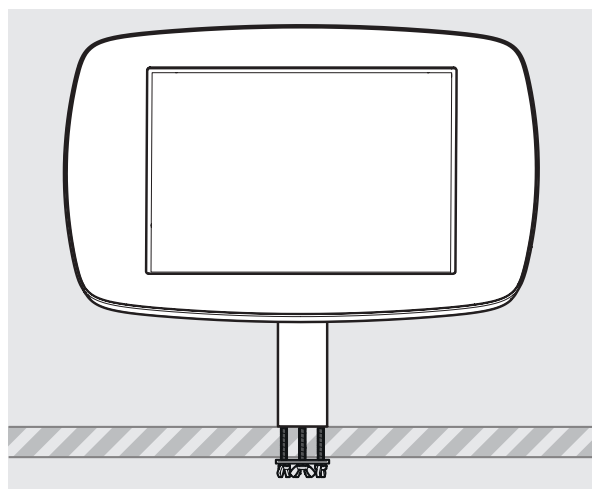

Mini Case supported devices:

- iPad Mini 1
- iPad Mini 2
- iPad Mini 3
- iPad Mini 4
- iPad Mini (2019)

Midi Case supported devices:

- iPad 6th Gen
- iPad 5th Gen
- iPad 4th Gen
- iPad 3rd Gen
- iPad Pro 9.7
- iPad Air 1
- iPad Air 2
- Samsung Tab S2 9.7
- Samsung Tab S3 9.7
- Samsung Tab A 9.7

- iPad Pro 12.9" 1st Gen
- iPad Pro 12.9" 2nd Gen
- iPad Pro 12.9" 3rd Gen
- Microsoft Surface Pro 4
- Microsoft Surface Pro 5

PRODUCT DATA SHEET - BOUNCEPAD STATIC60

bouncepad[®]

Case: Mini Arm: Static60 Mounting: Fixing from Below
 Fixing from Above Packaged weight: 1.71kg Colour: White
 Black