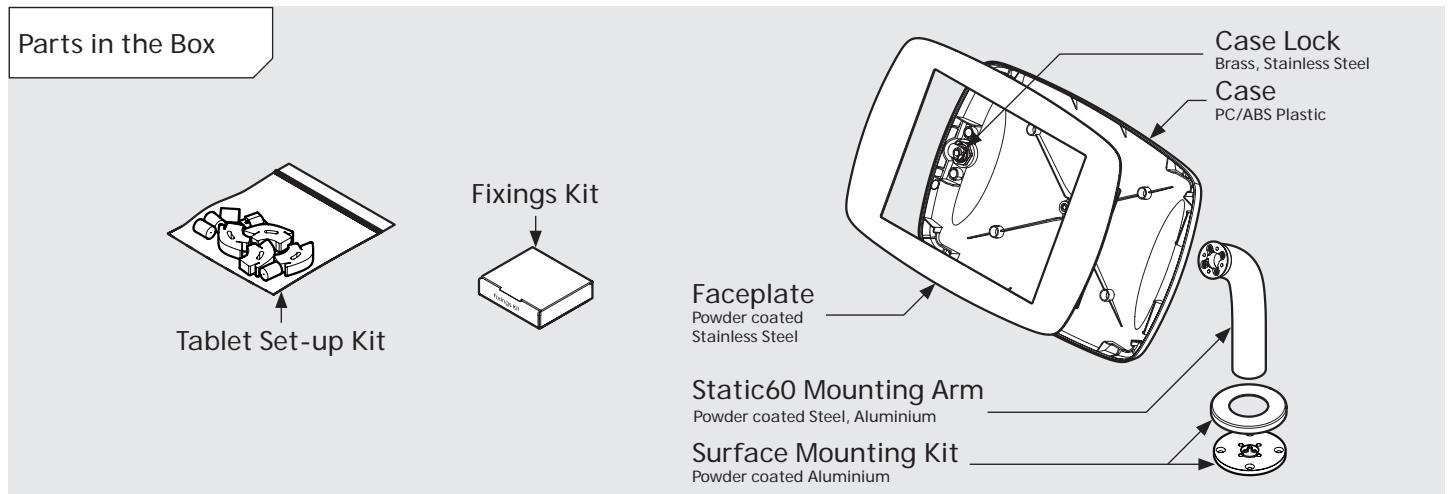

PRODUCT DATA SHEET - BOUNCEPAD STATIC60

bouncepad[®]

Case: Midi Arm: Static60 Mounting: Fixing from Below
 Fixing from Above Packaged weight: 1.89kg Colour: White
 Black

PRODUCT DATA SHEET - BOUNCEPAD STATIC60

bouncepad[®]

Case: Maxi Arm: Static60 Mounting: Fixing from Below
 Fixing from Above Packaged weight: 2.12kg Colour: White
 Black

PRODUCT DATA SHEET - BOUNCEPAD STATIC60

bouncepad[®]

Case: Mega Arm: Static60 Mounting: Fixing from Below Packaged weight: 2.51kg Colour: White
Black
Fixing from Above