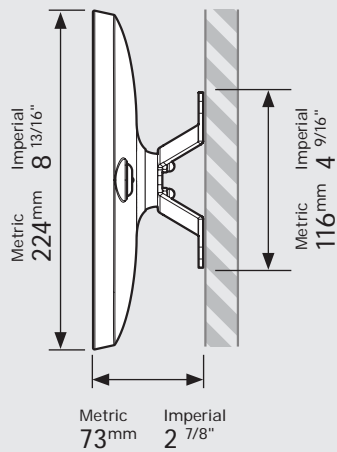

- iPad Pro 12.9" 1st Gen
- iPad Pro 12.9" 2nd Gen
- iPad Pro 12.9" 3rd Gen
- Microsoft Surface Pro 4
- Microsoft Surface Pro 5

PRODUCT DATA SHEET - BOUNCEPAD VESA

bouncepad[®]

| | | | | |
|--------------|-------------|-------------------|-------------------------|----------------|
| Case: | Arm: | Mounting: | Packaged weight: | Colour: |
| Mini | Vesa | Not Applicable | 1.63kg | White Black |

bouncepad[®]

| | | | | |
|--------------|-------------|------------------|-------------------------|----------------|
| Case: | Arm: | Mounting: | Packaged weight: | Colour: |
| Midi | Vesa | Not Applicable | 1.81kg | White Black |

bouncepad[®]

| | | | | |
|--------------|-------------|------------------|-------------------------|----------------|
| Case: | Arm: | Mounting: | Packaged weight: | Colour: |
| Maxi | Vesa | Not Applicable | 2.04kg | White Black |