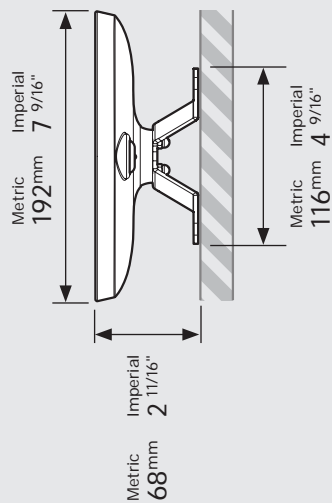

- iPad Pro 12.9" 1st Gen
- iPad Pro 12.9" 2nd Gen
- iPad Pro 12.9" 3rd Gen
- Microsoft Surface Pro 4
- Microsoft Surface Pro 5

PRODUCT DATA SHEET - BOUNCEPAD VESA

bouncepad[®]

| | | | | |
|--------------|-------------|-------------------|-------------------------|----------------|
| Case: | Arm: | Mounting: | Packaged weight: | Colour: |
| Mini | Vesa | Not Applicable | 1.63kg | White Black |

bouncepad[®]

| | | | | |
|--------------|-------------|------------------|-------------------------|----------------|
| Case: | Arm: | Mounting: | Packaged weight: | Colour: |
| Midi | Vesa | Not Applicable | 1.81kg | White Black |

bouncepad[®]

| | | | | |
|--------------|-------------|------------------|-------------------------|----------------|
| Case: | Arm: | Mounting: | Packaged weight: | Colour: |
| Maxi | Vesa | Not Applicable | 2.04kg | White Black |