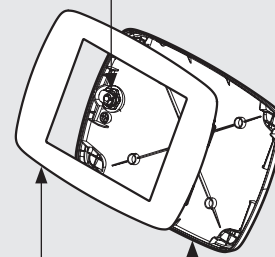

- iPad Pro 12.9" 1st Gen
- iPad Pro 12.9" 2nd Gen
- iPad Pro 12.9" 3rd Gen
- Microsoft Surface Pro 4
- Microsoft Surface Pro 5

PRODUCT DATA SHEET - BOUNCEPAD VESA

bouncepad[®]

| | | | | |
|--------------|-------------|-------------------|-------------------------|----------------|
| Case: | Arm: | Mounting: | Packaged weight: | Colour: |
| Mini | Vesa | Not Applicable | 1.63kg | White Black |

Parts in the Box

Fixings Kit

Tablet Set-up Kit

Case Lock
Brass, Stainless Steel

Faceplate
Powder coated
Stainless Steel

Case
PC/ABS Plastic

Vesa Mount
Powder coated Steel,
Aluminium

PRODUCT DATA SHEET - BOUNCEPAD VESA