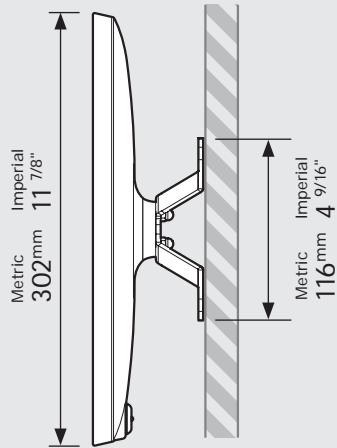

- iPad Pro 12.9" 1st Gen
- iPad Pro 12.9" 2nd Gen
- iPad Pro 12.9" 3rd Gen
- Microsoft Surface Pro 4
- Microsoft Surface Pro 5

PRODUCT DATA SHEET - BOUNCEPAD VESA

bouncepad[®]

| | | | | |
|--------------|-------------|-------------------|-------------------------|----------------|
| Case: | Arm: | Mounting: | Packaged weight: | Colour: |
| Mini | Vesa | Not Applicable | 1.63kg | White Black |

Parts in the Box

Fixings Kit

Tablet Set-up Kit

Case Lock
Brass, Stainless Steel

Faceplate
Powder coated
Stainless Steel

Case
PC/ABS Plastic

Vesa Mount
Powder coated Steel,
Aluminium

PRODUCT DATA SHEET - BOUNCEPAD VESA

bouncepad[®]

| | | | | |
|--------------|-------------|------------------|-------------------------|----------------|
| Case: | Arm: | Mounting: | Packaged weight: | Colour: |
| Midi | Vesa | Not Applicable | 1.81kg | White Black |