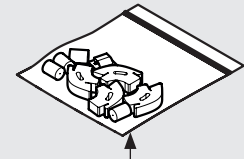

- iPad Pro 12.9" 1st Gen
- iPad Pro 12.9" 2nd Gen
- iPad Pro 12.9" 3rd Gen
- Microsoft Surface Pro 4
- Microsoft Surface Pro 5

PRODUCT DATA SHEET - BOUNCEPAD VESA

bouncepad[®]

| | | | | |
|--------------|-------------|-------------------|-------------------------|----------------|
| Case: | Arm: | Mounting: | Packaged weight: | Colour: |
| Mini | Vesa | Not Applicable | 1.63kg | White Black |

Parts in the Box

Fixings Kit

Tablet Set-up Kit

Case Lock
Brass, Stainless Steel

Faceplate
Powder coated
Stainless Steel

Case
PC/ABS Plastic

Vesa Mount
Powder coated Steel,
Aluminium

PRODUCT DATA SHEET - BOUNCEPAD VESA