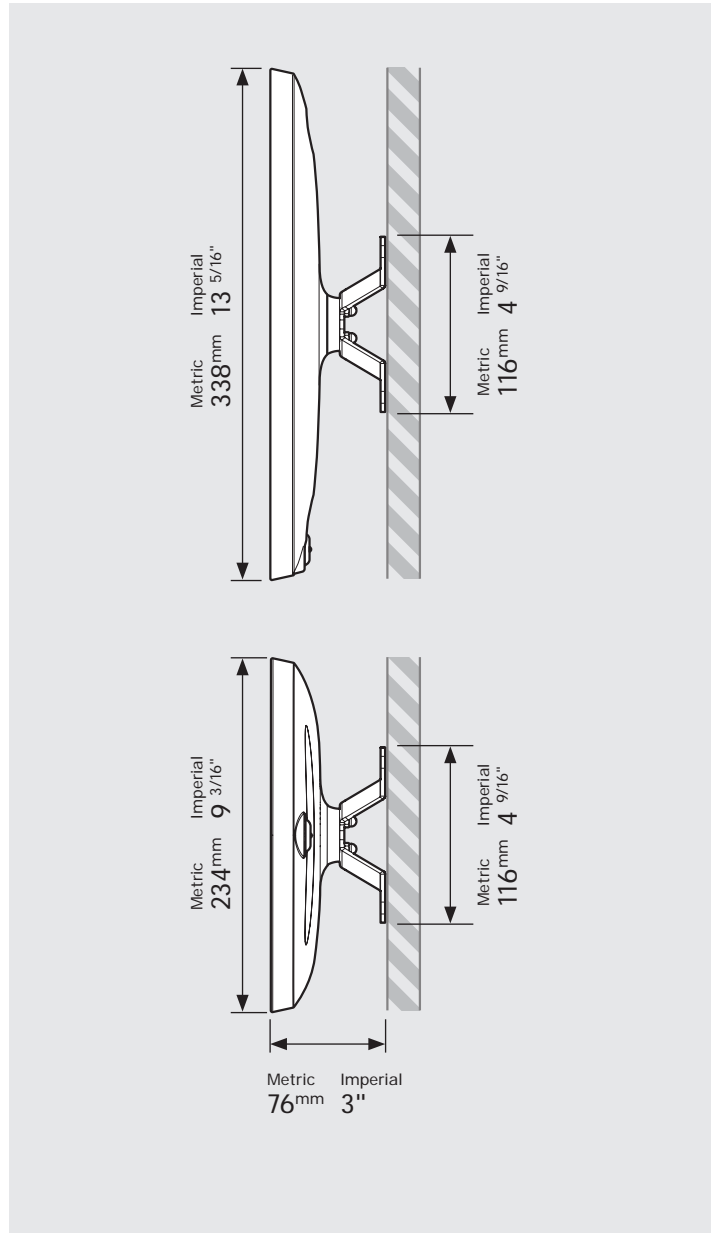

bouncepad[®]

| | | | | |
|--------------|-------------|------------------|-------------------------|----------------|
| Case: | Arm: | Mounting: | Packaged weight: | Colour: |
| Maxi | Vesa | Not Applicable | 2.04kg | White Black |