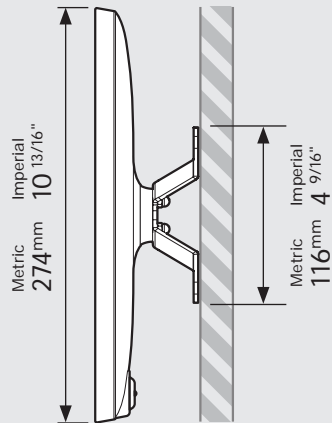

- iPad Pro 12.9" 1st Gen
- iPad Pro 12.9" 2nd Gen
- iPad Pro 12.9" 3rd Gen
- Microsoft Surface Pro 4
- Microsoft Surface Pro 5

PRODUCT DATA SHEET - BOUNCEPAD VESA

bouncepad[®]

| | | | | |
|--------------|-------------|-------------------|-------------------------|----------------|
| Case: | Arm: | Mounting: | Packaged weight: | Colour: |
| Mini | Vesa | Not Applicable | 1.63kg | White Black |

bouncepad[®]

| | | | | |
|--------------|-------------|------------------|-------------------------|----------------|
| Case: | Arm: | Mounting: | Packaged weight: | Colour: |
| Midi | Vesa | Not Applicable | 1.81kg | White Black |

bouncepad[®]

| | | | | |
|--------------|-------------|------------------|-------------------------|----------------|
| Case: | Arm: | Mounting: | Packaged weight: | Colour: |
| Maxi | Vesa | Not Applicable | 2.04kg | White Black |