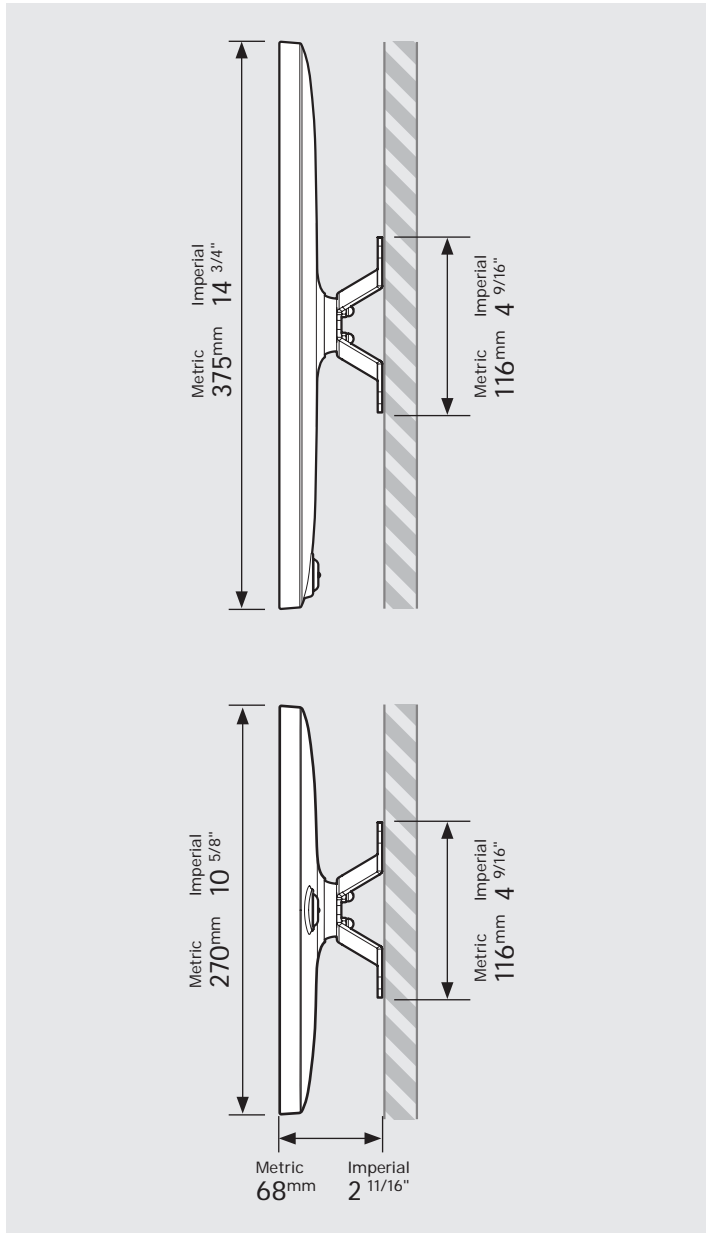

bouncepad[®]

| | | | | |
|--------------|-------------|------------------|-------------------------|----------------|
| Case: | Arm: | Mounting: | Packaged weight: | Colour: |
| Maxi | Vesa | Not Applicable | 2.04kg | White Black |

Parts in the Box

Fixings Kit

Tablet Set-up Kit

Case Lock
Brass, Stainless Steel

Faceplate
Powder coated
Stainless Steel

Case
PC/ABS Plastic

Vesa Mount
Powder coated Steel,
Aluminium

PRODUCT DATA SHEET - BOUNCEPAD VESA

bouncepad[®]

| | | | | |
|--------------|-------------|------------------|-------------------------|----------------|
| Case: | Arm: | Mounting: | Packaged weight: | Colour: |
| Mega | Vesa | Not Applicable | 2.43kg | White Black |