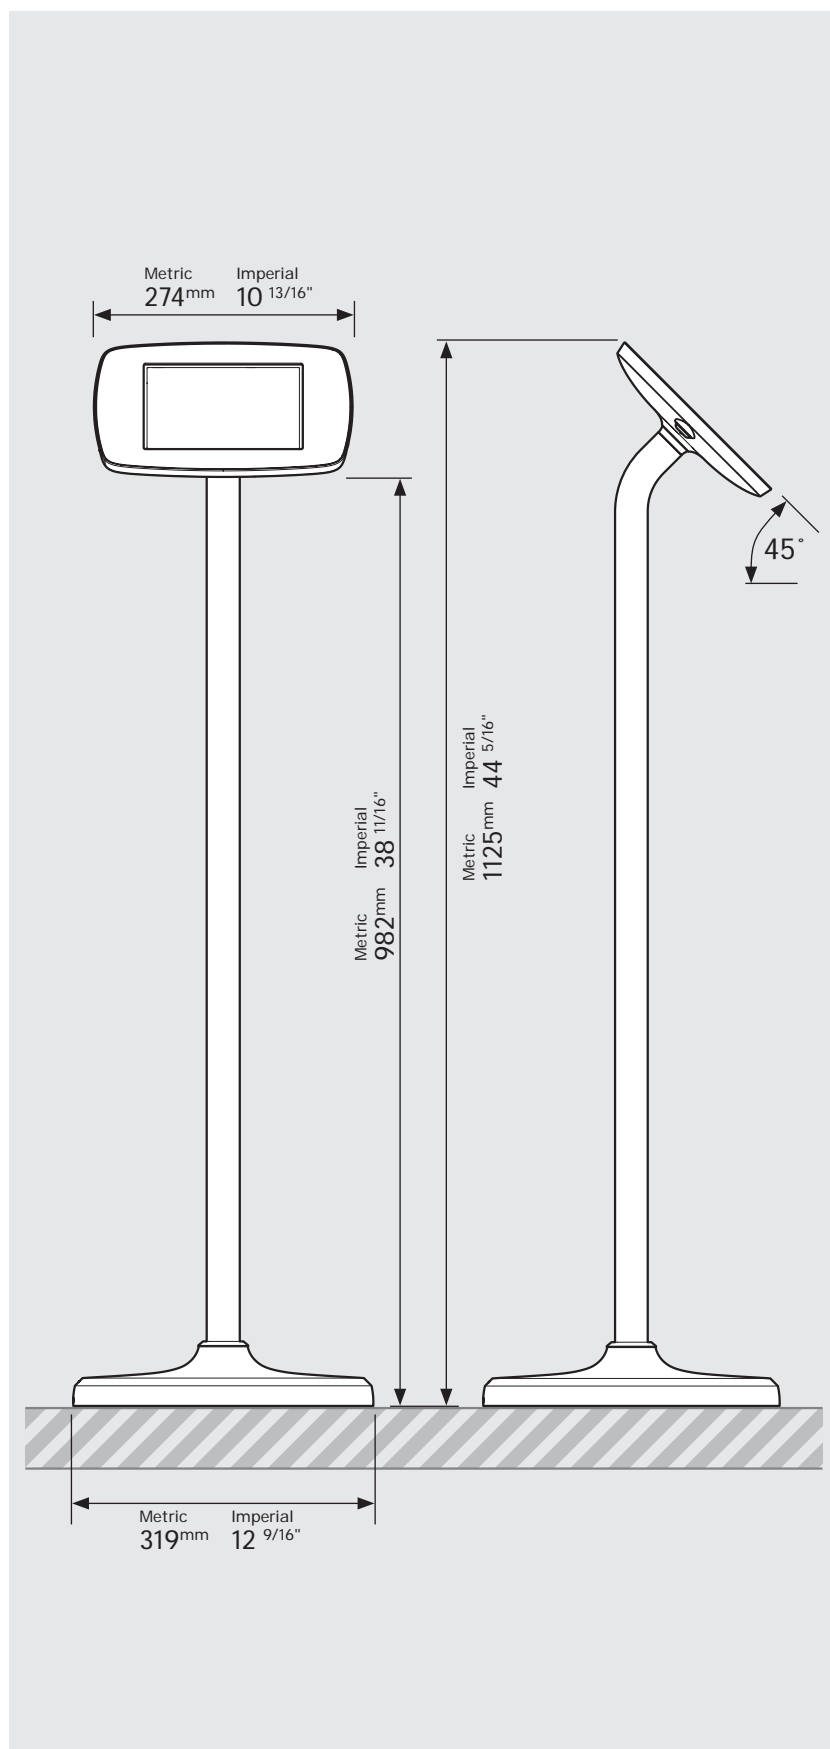

*Cable is not included for the Microsoft Surface Go.
Cable is not included for the Samsung Tab A 10.1 (2019).

Mega Case supported devices:

- iPad Pro 12.9" 1st Gen
- iPad Pro 12.9" 2nd Gen
- iPad Pro 12.9" 3rd Gen
- Microsoft Surface Pro 4
- Microsoft Surface Pro 5

* Cable is not included for the Surface Pro 4 or Surface Pro 5 Tablets.

PRODUCT DATA SHEET - BOUNCEPAD FLOORSTANDING

bouncepad[®]

Case:	Arm:	Mounting:	Packaged weight:	Colour:
Mini	Floorstanding	Not Applicable	13.82kg	White Black

Parts in the Box

PRODUCT DATA SHEET - BOUNCEPAD FLOORSTANDING

bouncepad[®]

Case:	Arm:	Mounting:	Packaged weight:	Colour:
Midi	Floorstanding	Not Applicable	14.0kg	White Black

PRODUCT DATA SHEET - BOUNCEPAD FLOORSTANDING