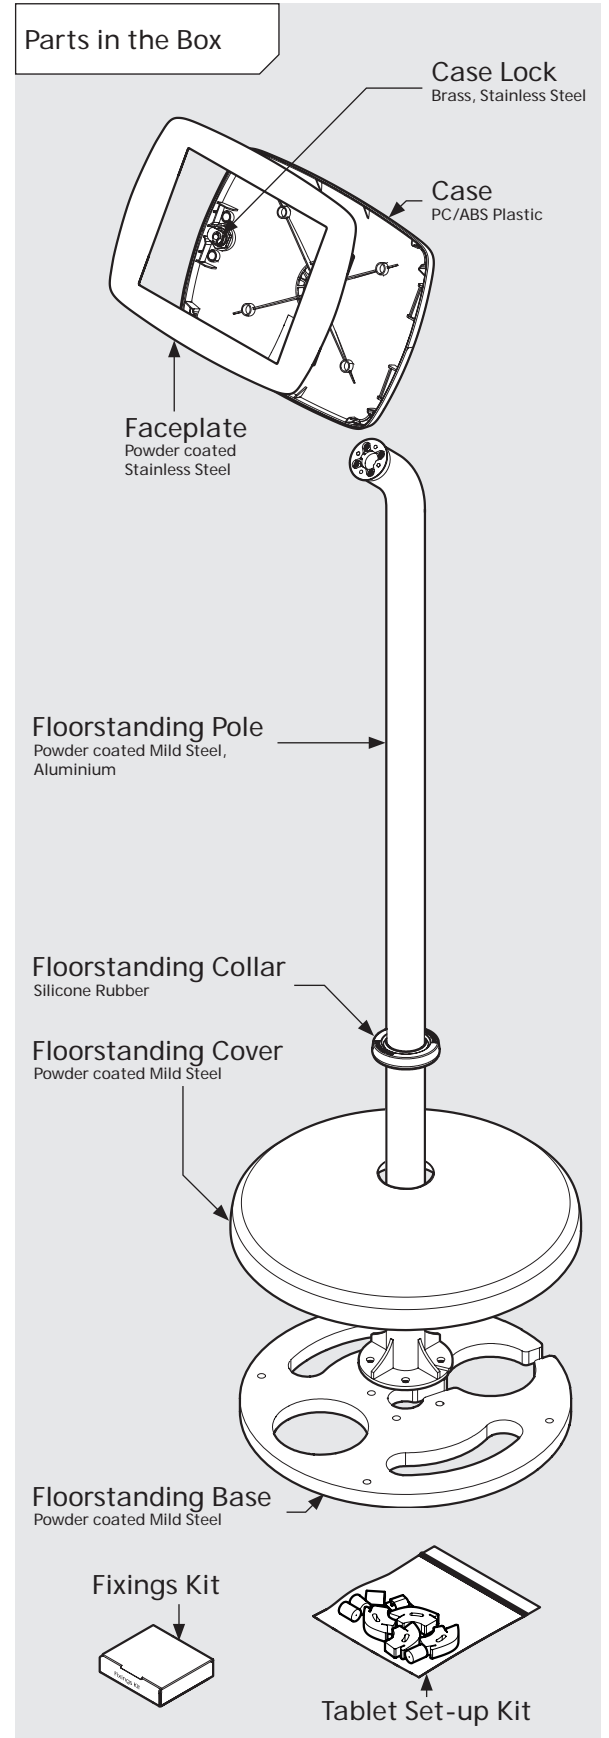

*Cable is not included for the Microsoft Surface Go.
Cable is not included for the Samsung Tab A 10.1 (2019).

Mega Case supported devices:

- iPad Pro 12.9" 1st Gen
- iPad Pro 12.9" 2nd Gen
- iPad Pro 12.9" 3rd Gen
- Microsoft Surface Pro 4
- Microsoft Surface Pro 5

* Cable is not included for the Surface Pro 4 or Surface Pro 5 Tablets.

PRODUCT DATA SHEET - BOUNCEPAD FLOORSTANDING

bouncepad[®]

Case:	Arm:	Mounting:	Packaged weight:	Colour:
Mini	Floorstanding	Not Applicable	13.82kg	White Black

Parts in the Box

PRODUCT DATA SHEET - BOUNCEPAD FLOORSTANDING

bouncepad[®]

Case:	Arm:	Mounting:	Packaged weight:	Colour:
Midi	Floorstanding	Not Applicable	14.0kg	White Black

PRODUCT DATA SHEET - BOUNCEPAD FLOORSTANDING

bouncepad[®]

Case:	Arm:	Mounting:	Packaged weight:	Colour:
Maxi	Floorstanding	Not Applicable	14.23kg	White Black

PRODUCT DATA SHEET - BOUNCEPAD FLOORSTANDING

bouncepad[®]

Case:	Arm:	Mounting:	Packaged weight:	Colour:
Mega	Floorstanding	Not Applicable	14.62kg	White Black