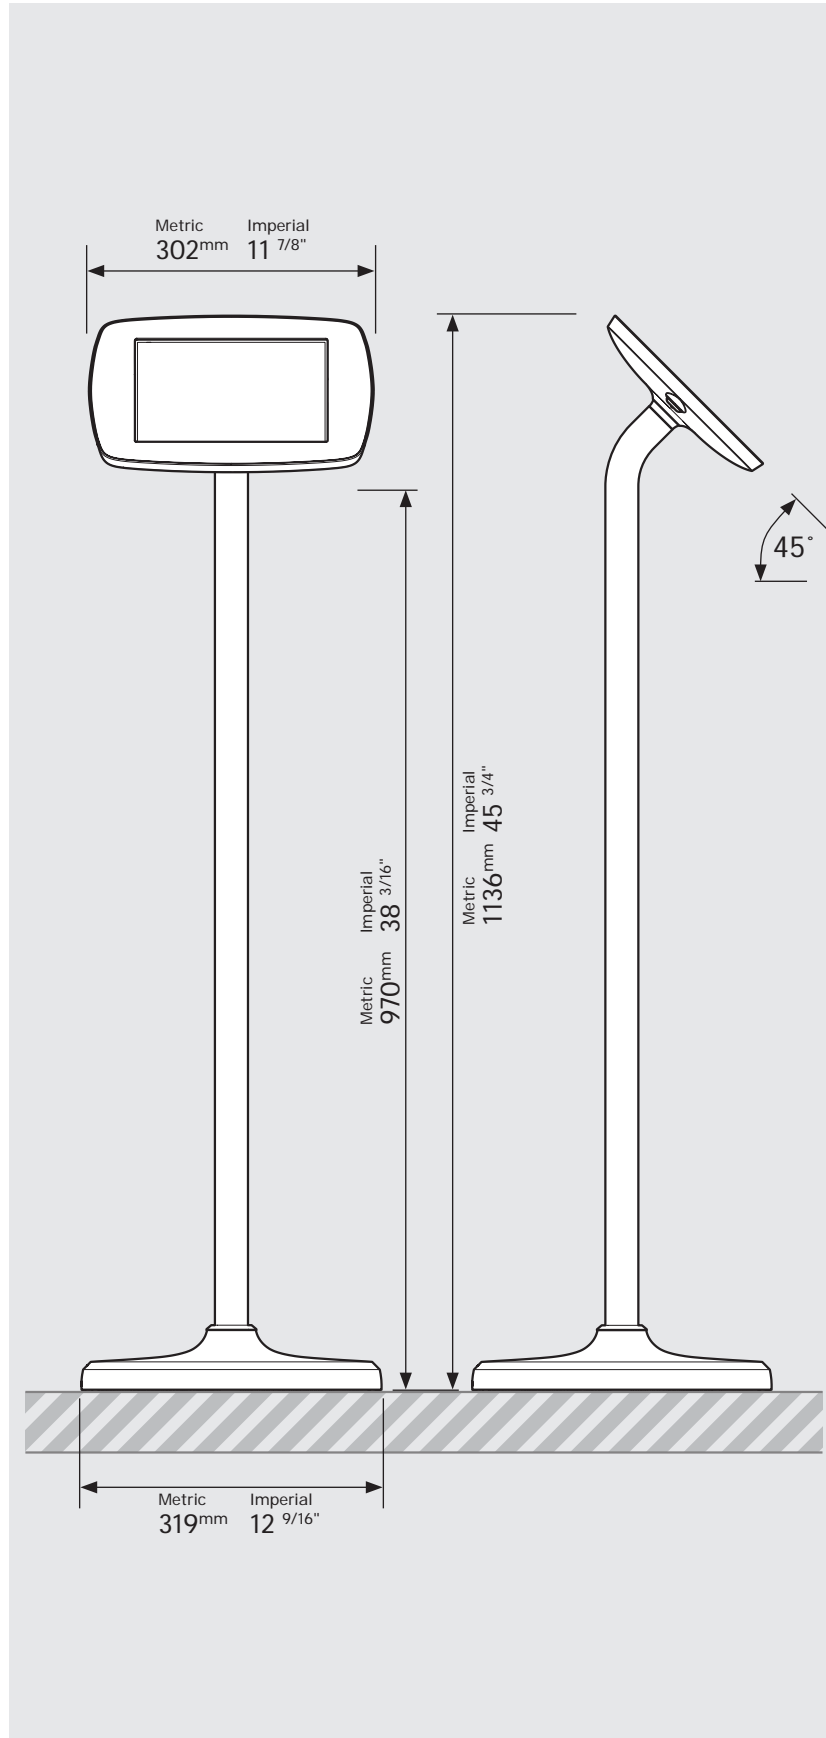

* Cable is not included for the Surface Pro 4 or Surface Pro 5 Tablets.

PRODUCT DATA SHEET - BOUNCEPAD FLOORSTANDING

bouncepad[®]

Case:	Arm:	Mounting:	Packaged weight:	Colour:
Mini	Floorstanding	Not Applicable	13.82kg	White Black

Parts in the Box

PRODUCT DATA SHEET - BOUNCEPAD FLOORSTANDING

bouncepad[®]

Case:	Arm:	Mounting:	Packaged weight:	Colour:
Midi	Floorstanding	Not Applicable	14.0kg	White Black

PRODUCT DATA SHEET - BOUNCEPAD FLOORSTANDING

bouncepad[®]

Case:	Arm:	Mounting:	Packaged weight:	Colour:
Maxi	Floorstanding	Not Applicable	14.23kg	White Black

PRODUCT DATA SHEET - BOUNCEPAD FLOORSTANDING

bouncepad[®]

Case:	Arm:	Mounting:	Packaged weight:	Colour:
Mega	Floorstanding	Not Applicable	14.62kg	White Black