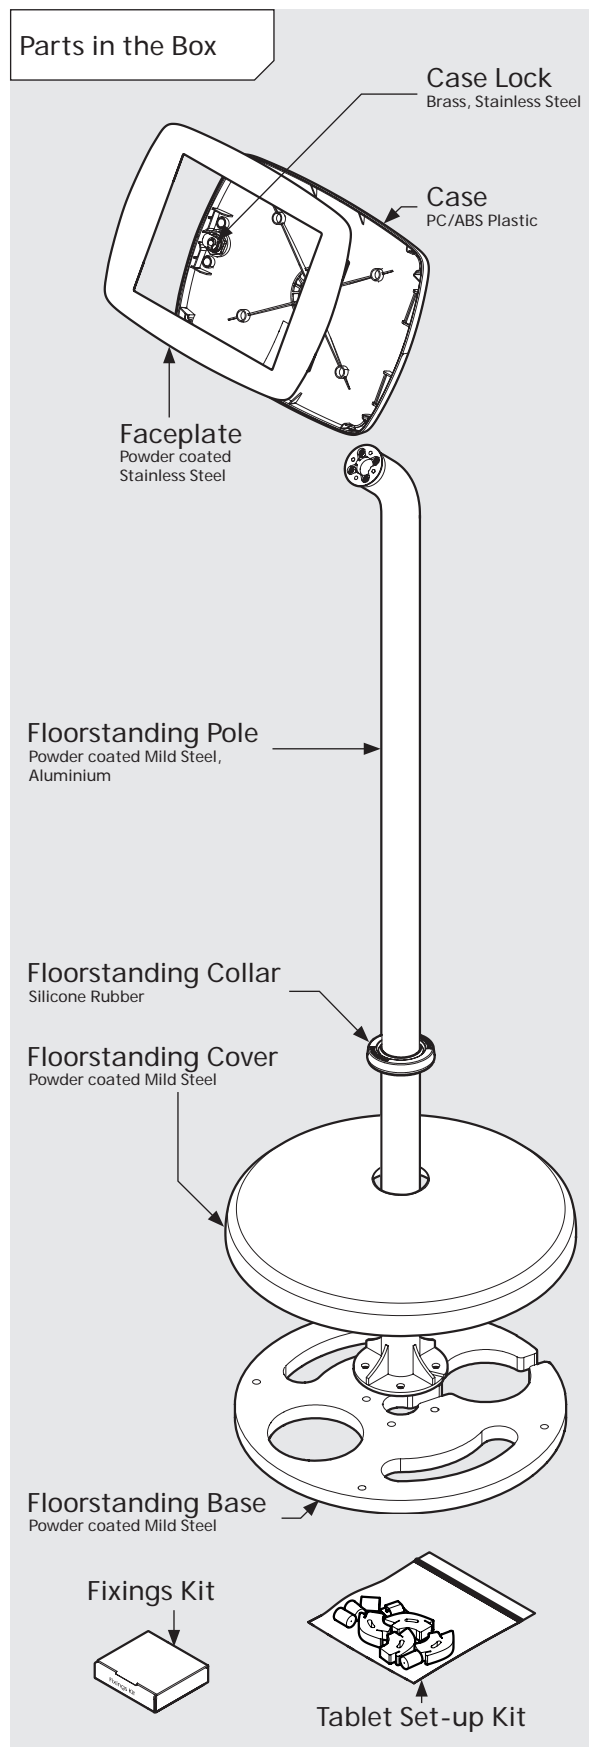

PRODUCT DATA SHEET - BOUNCEPAD FLOORSTANDING

bouncepad®

Case:	Arm:	Mounting:	Packaged weight:	Colour:
Midi	Floorstanding	Not Applicable	14.0kg	White Black