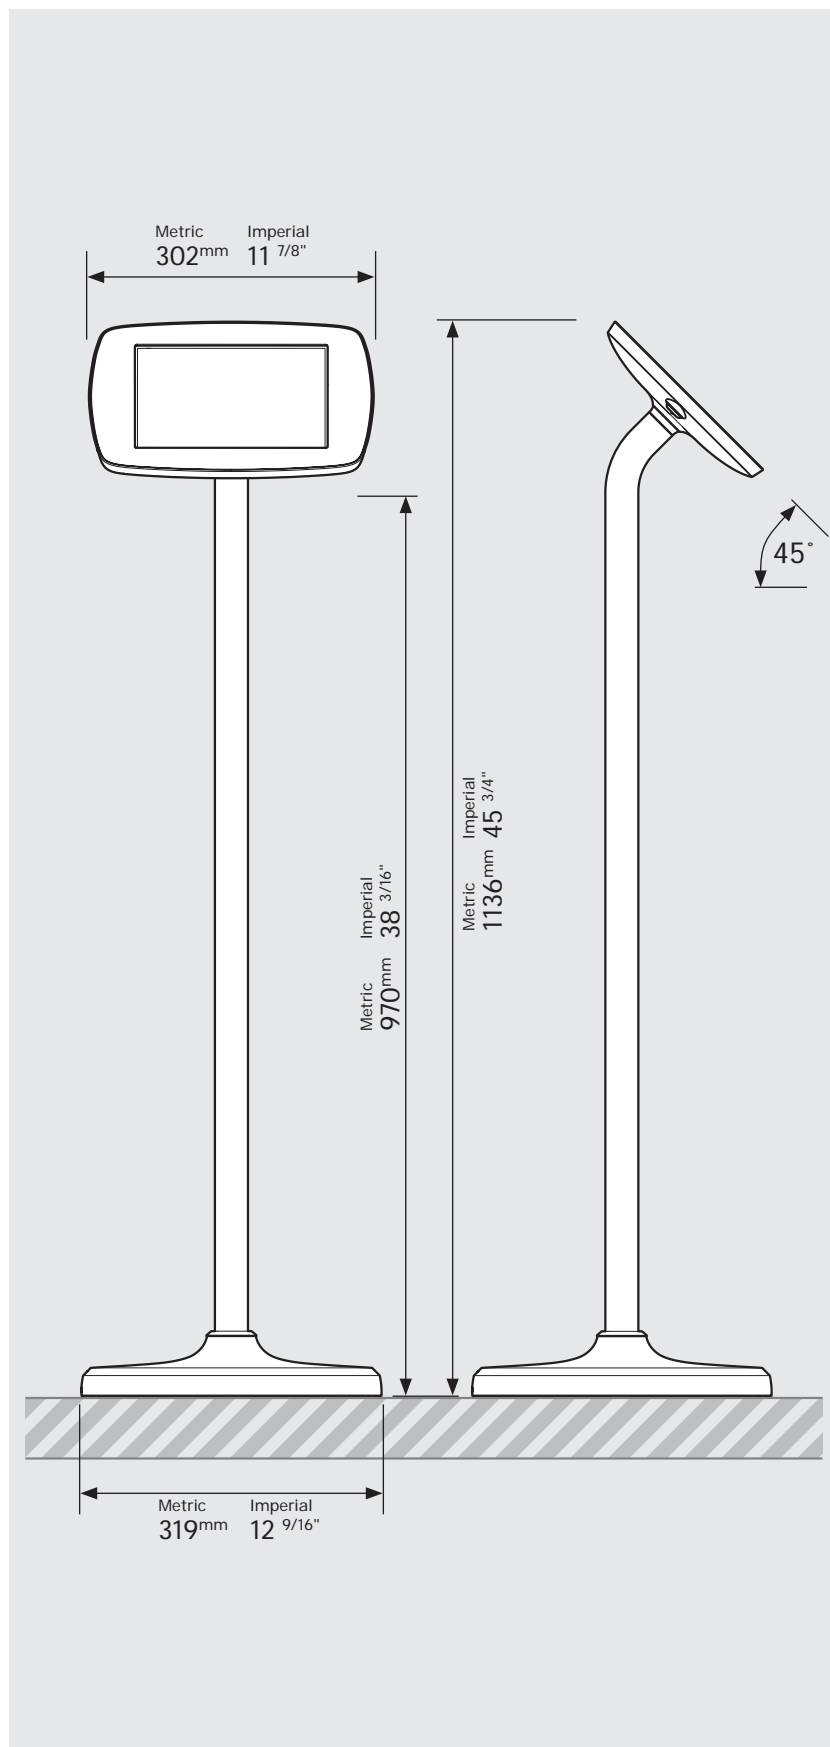

PRODUCT DATA SHEET - BOUNCEPAD FLOORSTANDING

bouncepad®

Case:	Arm:	Mounting:	Packaged weight:	Colour:
Midi	Floorstanding	Not Applicable	14.0kg	White Black