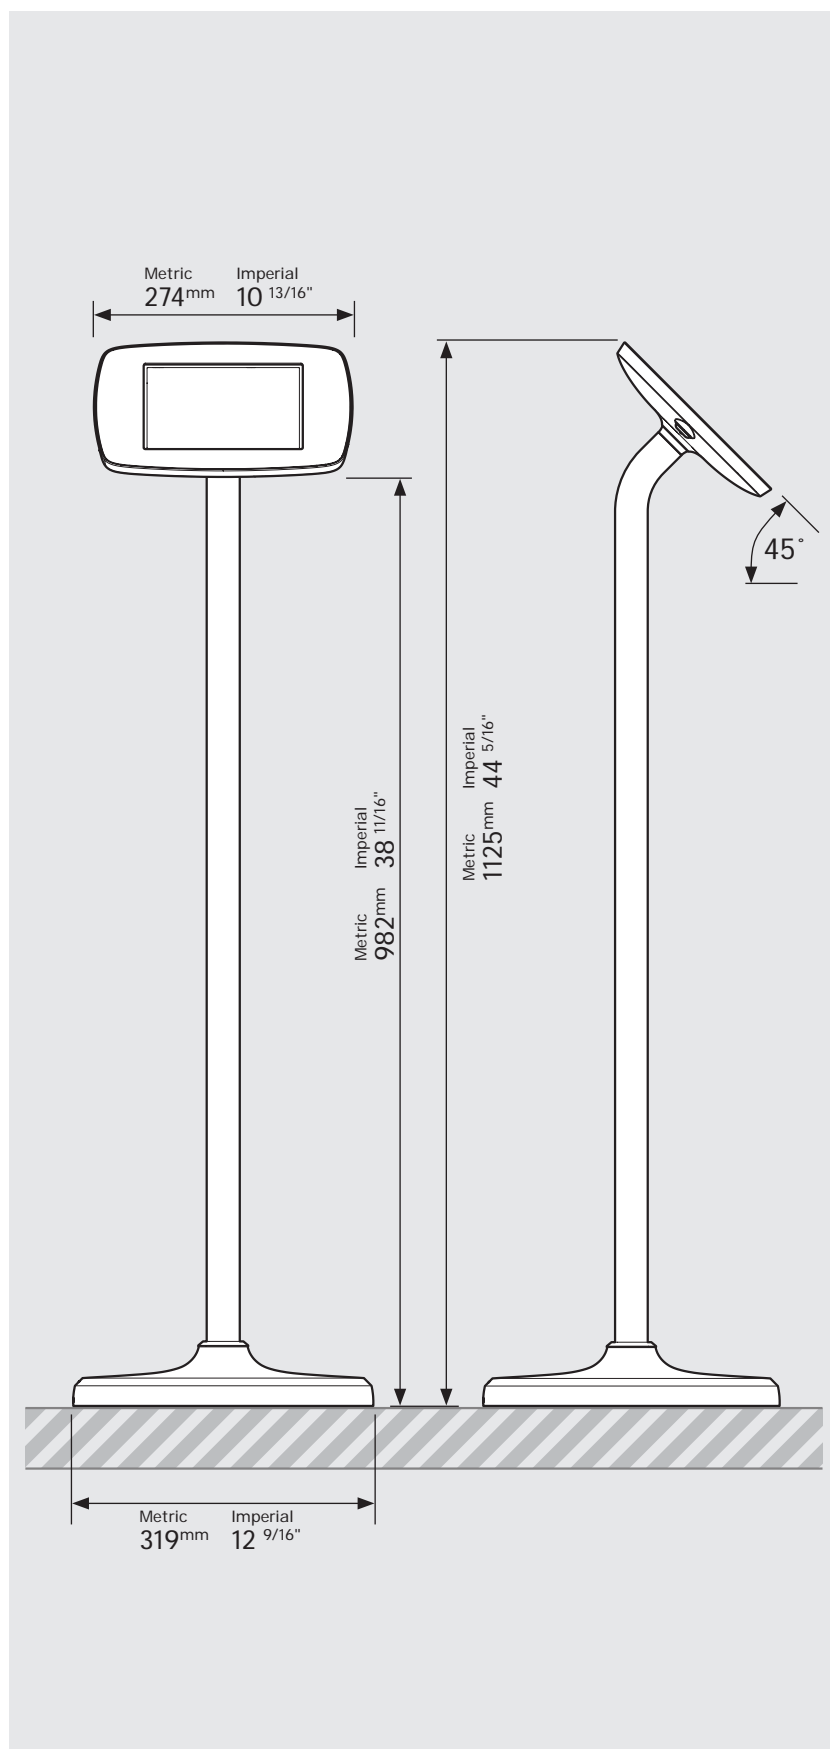

\*Cable is not included for the Microsoft Surface Go.  
Cable is not included for the Samsung Tab A 10.1 (2019).

**Mega Case supported devices:**

- iPad Pro 12.9" 1st Gen
- iPad Pro 12.9" 2nd Gen
- iPad Pro 12.9" 3rd Gen
- Microsoft Surface Pro 4
- Microsoft Surface Pro 5

# PRODUCT DATA SHEET - BOUNCEPAD FLOORSTANDING

**bouncepad**<sup>®</sup>

<b>Case:</b>	<b>Arm:</b>	<b>Mounting:</b>	<b>Packaged weight:</b>	<b>Colour:</b>
Mini	Floorstanding	Not Applicable	13.82kg	White Black