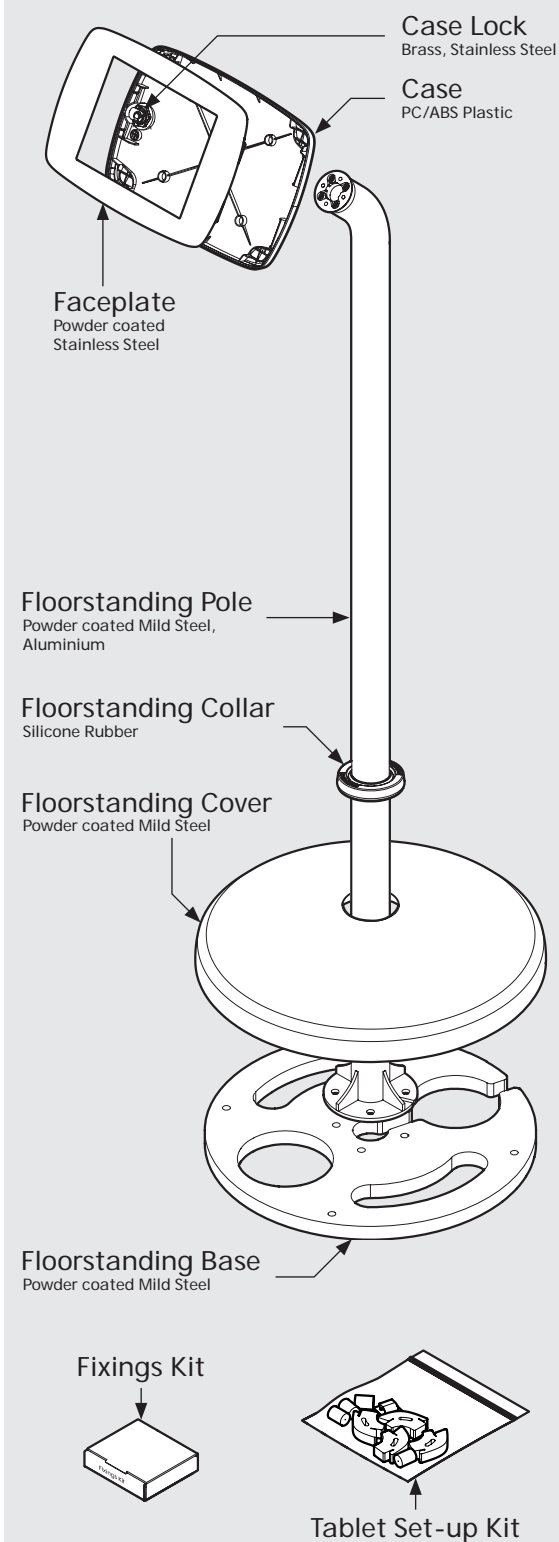

\* Cable is not included for the Surface Pro 4 or Surface Pro 5 Tablets.

# PRODUCT DATA SHEET - BOUNCEPAD FLOORSTANDING

**bouncepad**<sup>®</sup>

<b>Case:</b>	<b>Arm:</b>	<b>Mounting:</b>	<b>Packaged weight:</b>	<b>Colour:</b>
Mini	Floorstanding	Not Applicable	13.82kg	White Black

## Parts in the Box