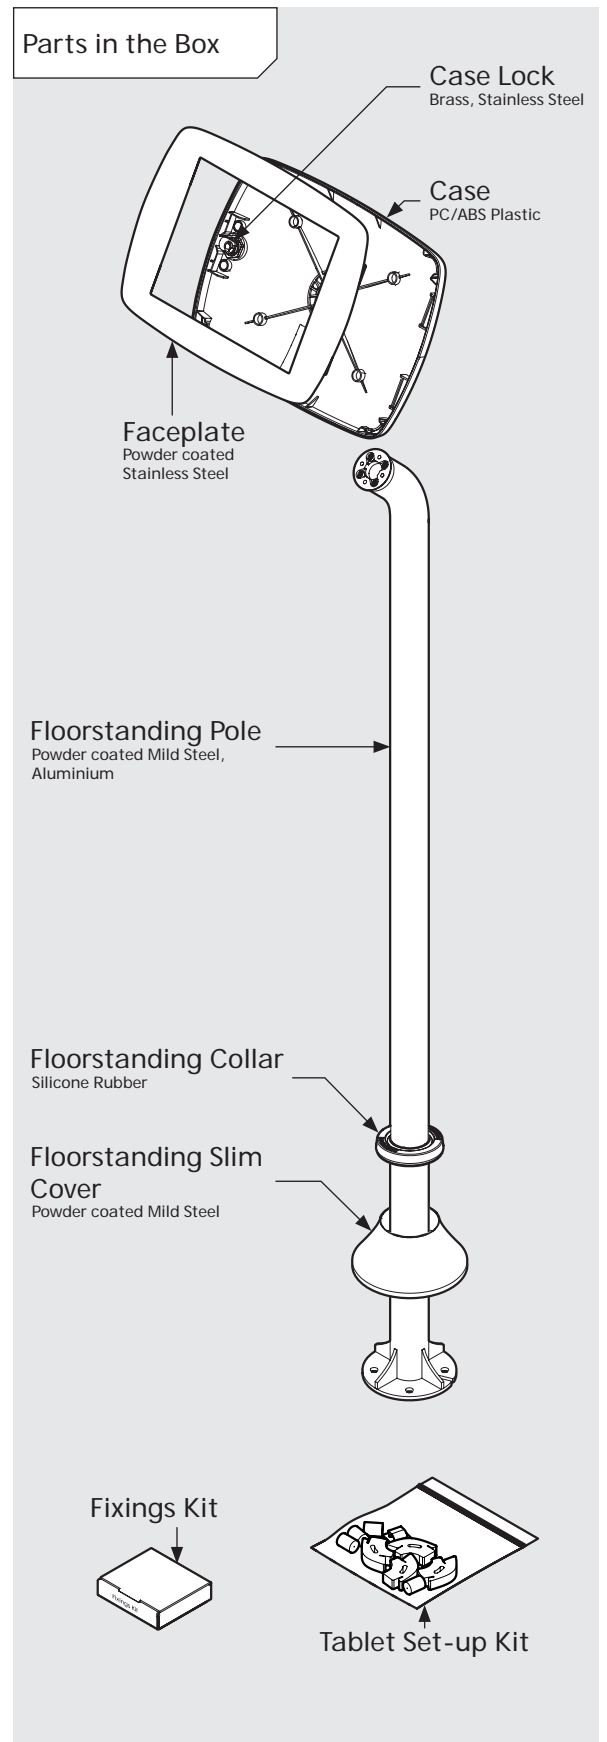

# PRODUCT DATA SHEET - BOUNCEPAD FLOORSTANDING SLIM

**bouncepad**<sup>®</sup>

<b>Case:</b>	<b>Arm:</b>	<b>Mounting:</b>	<b>Packaged weight:</b>	<b>Colour:</b>
Mini	Floorstanding Slim	Fixing from Above	6.91kg	White Black

# PRODUCT DATA SHEET - BOUNCEPAD FLOORSTANDING SLIM

**bouncepad**<sup>®</sup>

<b>Case:</b>	<b>Arm:</b>	<b>Mounting:</b>	<b>Packaged weight:</b>	<b>Colour:</b>
Midi	Floorstanding Slim	Fixing from Above	7.09kg	White Black