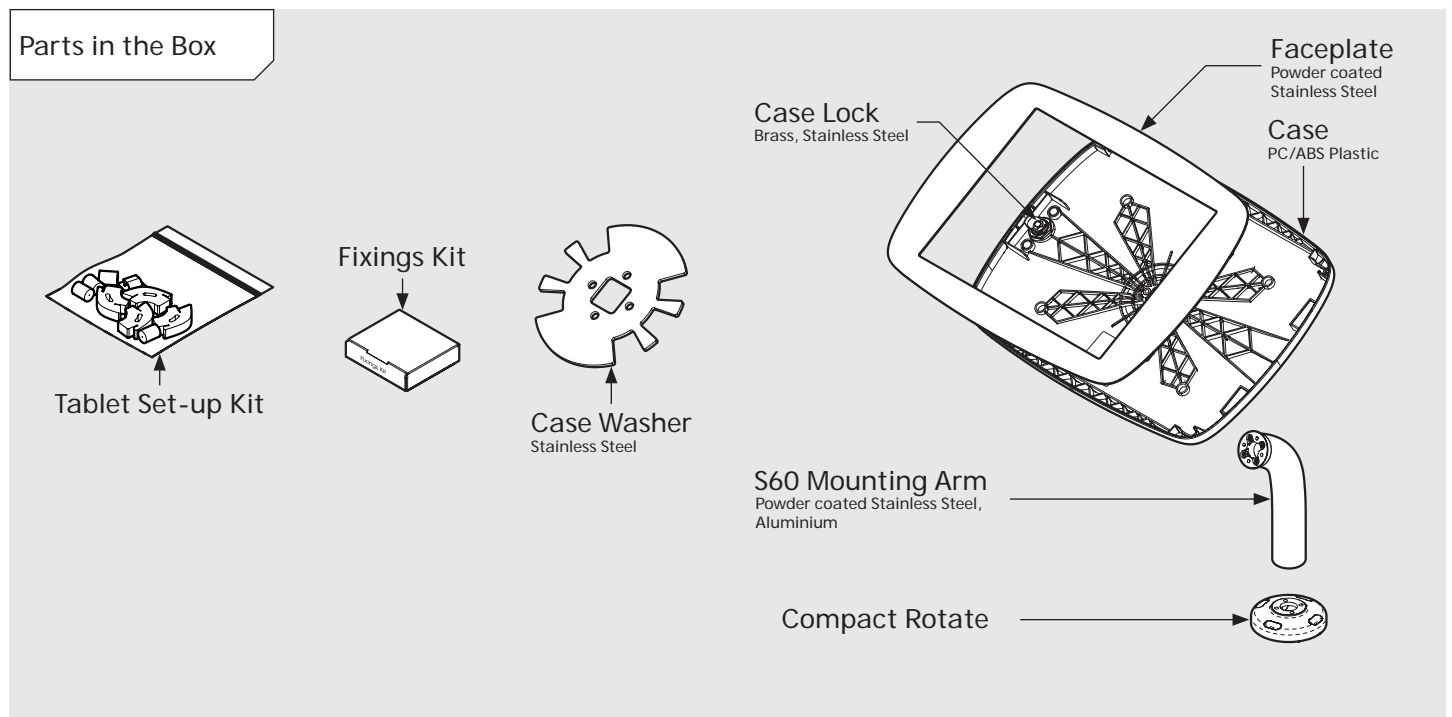

PRODUCT DATA SHEET - BOUNCEPAD SWIVEL 60

bouncepad®

Case: Mega   Arm: S60   Mounting: Freestanding Base   Packaged weight: 4.3kg   Colour: White/Black