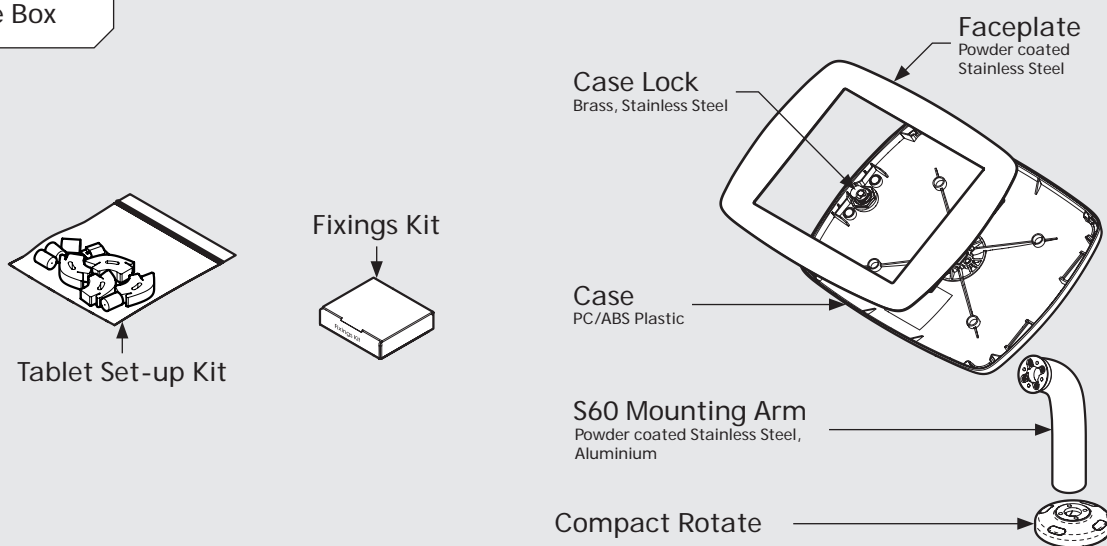

Parts in the Box