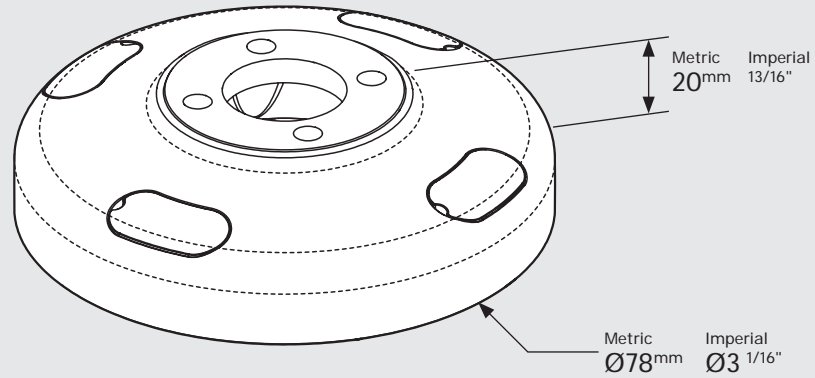

## Dimensions

# PRODUCT DATA SHEET - BOUNCEPAD SWIVEL 60

**bouncepad**<sup>®</sup>

Case: Mega    Arm: S60    Mounting: Freestanding Base    Packaged weight: 4.3kg    Colour: White/Black

# PRODUCT DATA SHEET - COMPACT ROTATE

**bouncepad®**

Compatible Mounting Arms:

Desk  
Static60

Mounting:

Fixing from  
**below**

Fixing from  
Above

Colour:

## Compact Rotate Dimensions