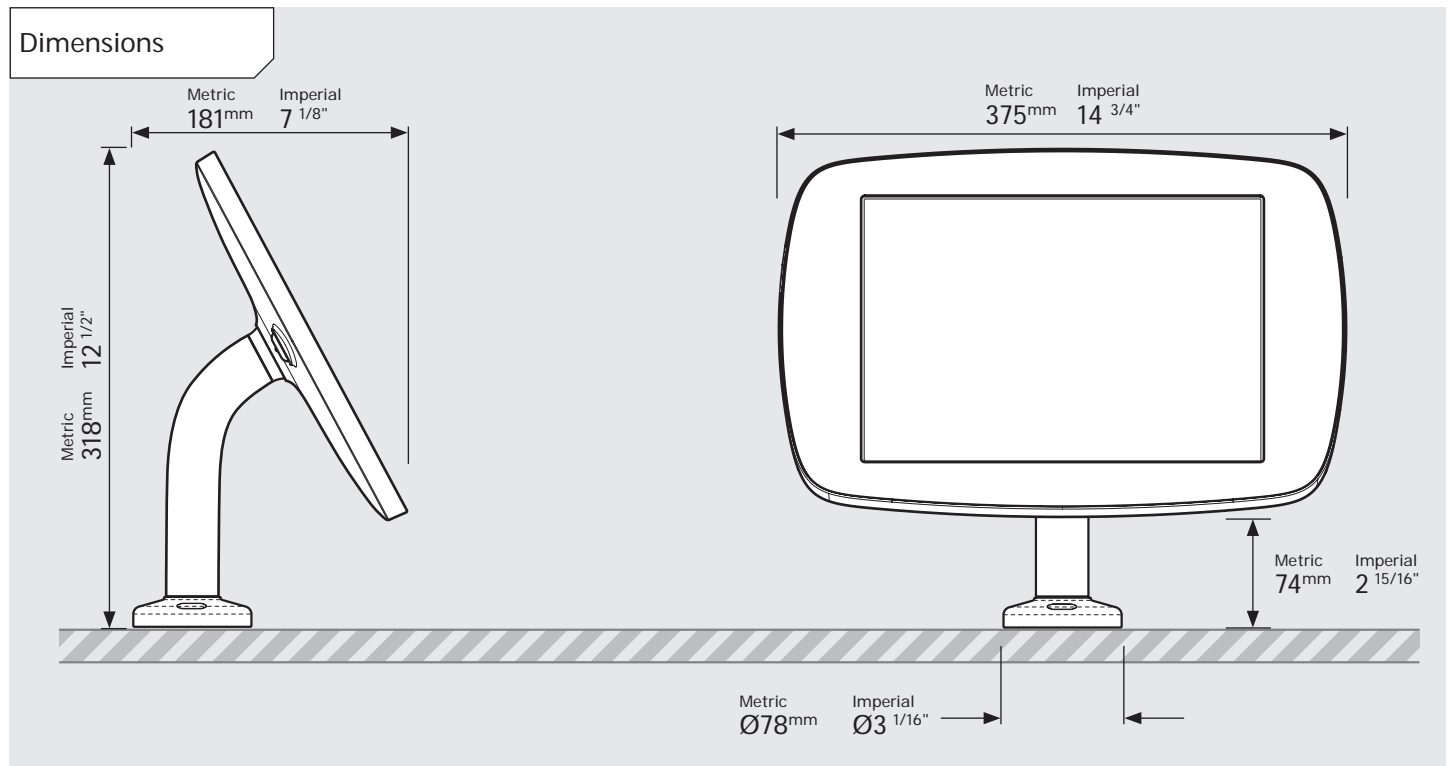

PRODUCT DATA SHEET - BOUNCEPAD SWIVEL 60

bouncepad®

Case: Mega   Arm: S60   Mounting: Freestanding Base   Packaged weight: 4.3kg   Colour: White/Black