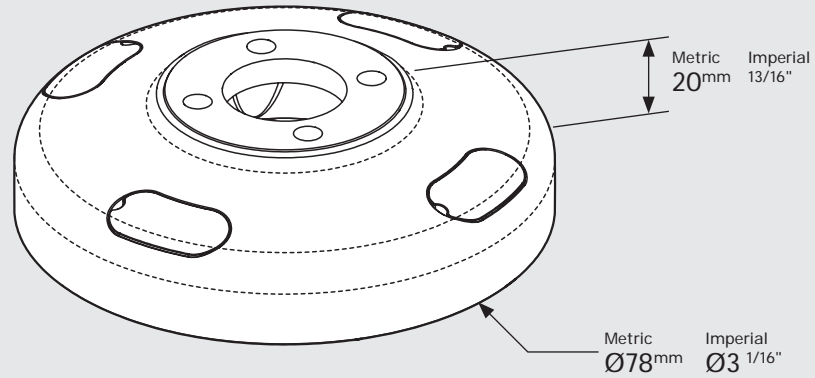

Dimensions

Parts in the Box

PRODUCT DATA SHEET - BOUNCEPAD SWIVEL DESK

bouncepad[®]

Case: Midi **Arm:** Desk **Mounting:** Freestanding Base **Packaged weight:** 3.8kg **Colour:** White
Black

Dimensions

Parts in the Box

PRODUCT DATA SHEET - BOUNCEPAD SWIVEL DESK

bouncepad[®]

Case: Maxi **Arm:** Desk **Mounting:** Freestanding Base **Packaged weight:** 4.0kg **Colour:** White
Black

PRODUCT DATA SHEET - BOUNCEPAD SWIVEL DESK

Mounting:

Fixing from
below

Fixing from
Above

Colour:

Silver Only

Compact Rotate Dimensions

Fixing from Below

Maximum Mounting surface thickness : Metric 25mm Imperial 1"

Fixing from Above

Minimum Mounting surface thickness : Metric 34mm Imperial 1 5/16"