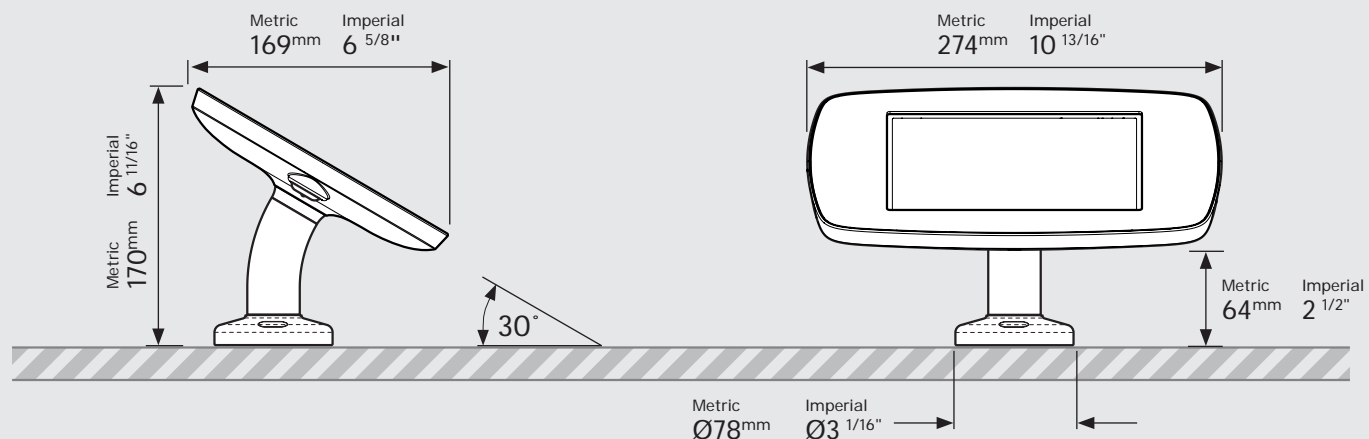

- iPad Pro 12.9" 1st Gen
- iPad Pro 12.9" 2nd Gen
- iPad Pro 12.9" 3rd Gen
- Microsoft Surface Pro 4
- Microsoft Surface Pro 5

PRODUCT DATA SHEET - BOUNCEPAD SWIVEL DESK

bouncepad[®]

Case: Mini **Arm:** Desk **Mounting:** Freestanding Base **Packaged weight:** 3.6kg **Colour:** White
Black

Dimensions

Parts in the Box

PRODUCT DATA SHEET - BOUNCEPAD SWIVEL DESK

bouncepad[®]

Case: Midi **Arm:** Desk **Mounting:** Freestanding Base **Packaged weight:** 3.8kg **Colour:** White
Black

Dimensions

Parts in the Box

PRODUCT DATA SHEET - BOUNCEPAD SWIVEL DESK

bouncepad[®]

Case: Maxi **Arm:** Desk **Mounting:** Freestanding Base **Packaged weight:** 4.0kg **Colour:** White
Black

PRODUCT DATA SHEET - BOUNCEPAD SWIVEL DESK

Mounting:

Fixing from
below

Fixing from
Above

Colour:

Silver Only

Compact Rotate Dimensions

Fixing from Below

Maximum Mounting surface thickness : Metric 25mm Imperial 1"