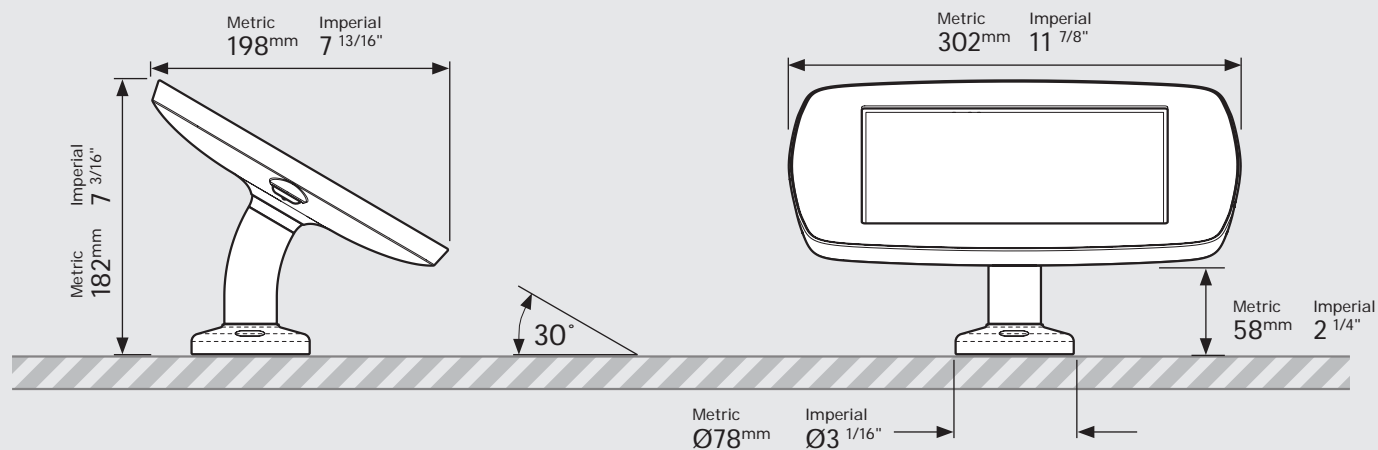

Dimensions

Parts in the Box

PRODUCT DATA SHEET - BOUNCEPAD SWIVEL DESK

bouncepad[®]

Case: Midi **Arm:** Desk **Mounting:** Freestanding Base **Packaged weight:** 3.8kg **Colour:** White
Black

Dimensions

Parts in the Box

PRODUCT DATA SHEET - BOUNCEPAD SWIVEL DESK

bouncepad[®]

Case: Maxi **Arm:** Desk **Mounting:** Freestanding Base **Packaged weight:** 4.0kg **Colour:** White
Black

PRODUCT DATA SHEET - BOUNCEPAD SWIVEL DESK

Mounting:

Fixing from
below

Fixing from
Above

Colour:

Silver Only

Compact Rotate Dimensions

Fixing from Below

Maximum Mounting surface thickness : Metric 25mm Imperial 1"