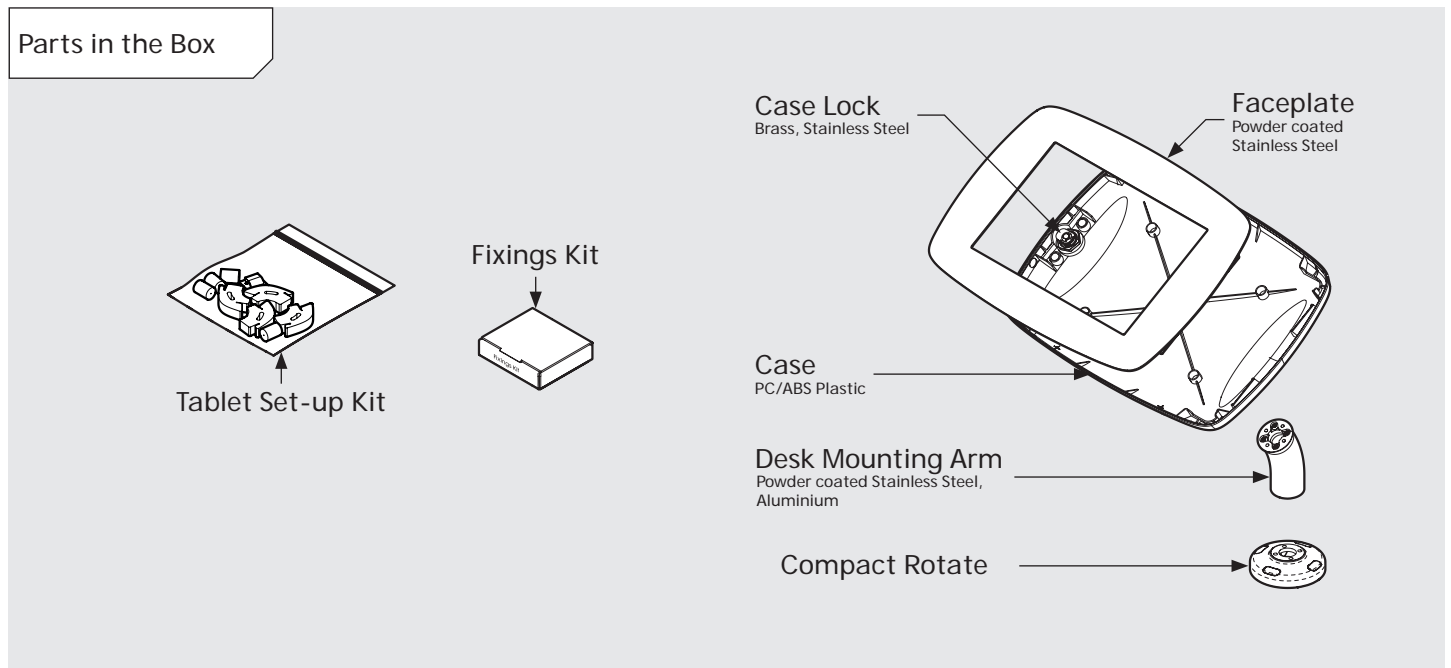

Dimensions

Parts in the Box

PRODUCT DATA SHEET - BOUNCEPAD SWIVEL DESK

bouncepad[®]

Case: Midi **Arm:** Desk **Mounting:** Freestanding Base **Packaged weight:** 3.8kg **Colour:** White
Black

Dimensions

Parts in the Box

PRODUCT DATA SHEET - BOUNCEPAD SWIVEL DESK

bouncepad[®]

Case: Maxi **Arm:** Desk **Mounting:** Freestanding Base **Packaged weight:** 4.0kg **Colour:** White
Black

PRODUCT DATA SHEET - BOUNCEPAD SWIVEL DESK