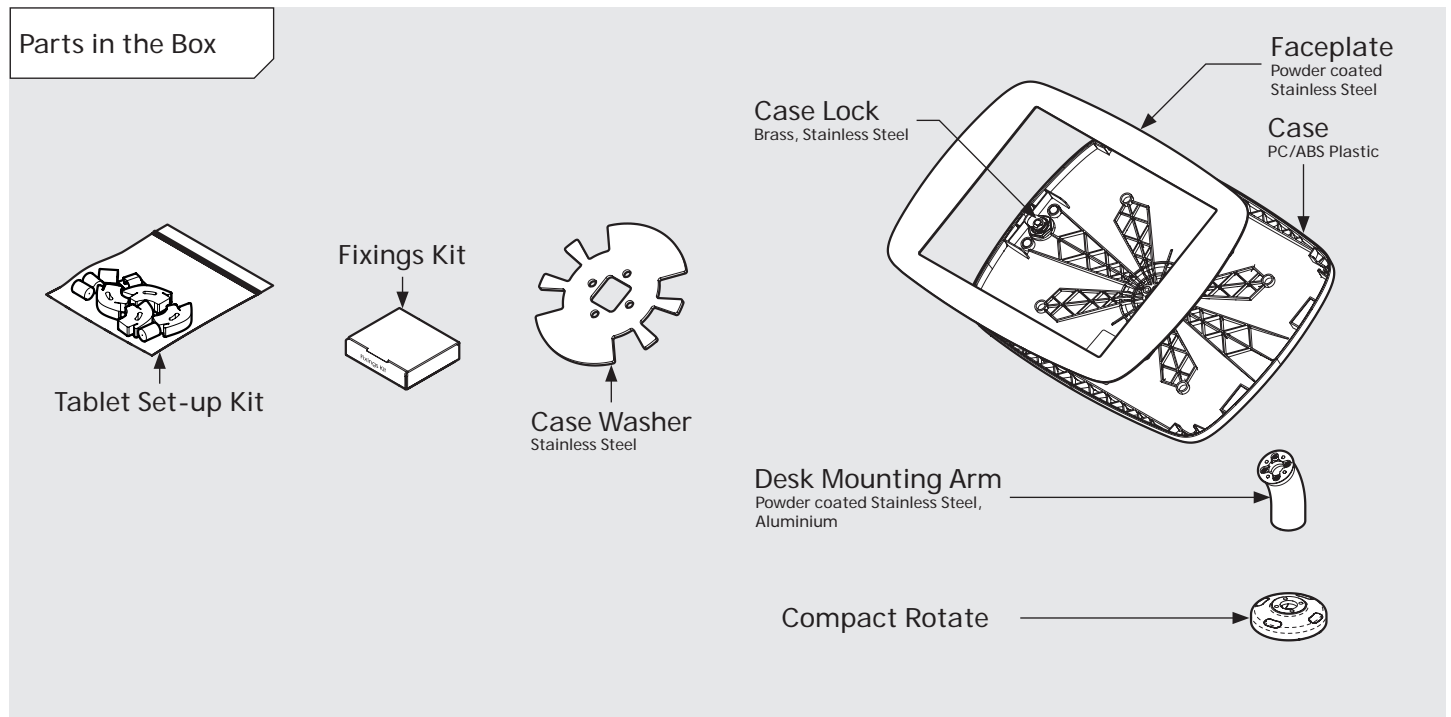

PRODUCT DATA SHEET - BOUNCEPAD SWIVEL DESK

bouncepad®

Case: Mega   **Arm:** Desk   **Mounting:** Freestanding Base   **Packaged weight:** 4.3kg   **Colour:** White
Black