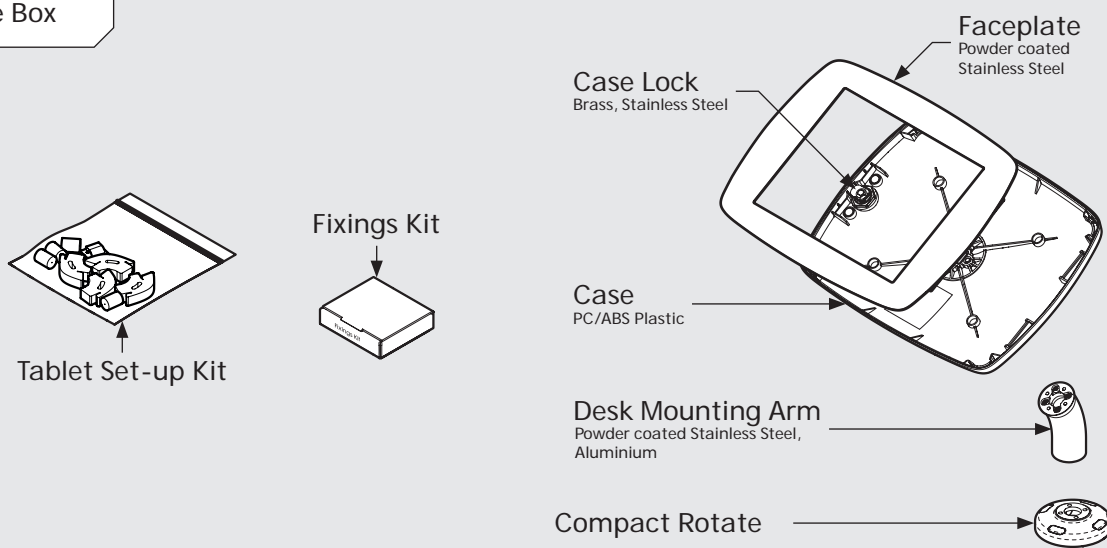

Dimensions

Parts in the Box

PRODUCT DATA SHEET - BOUNCEPAD SWIVEL DESK

bouncepad[®]

Case: Midi **Arm:** Desk **Mounting:** Freestanding Base **Packaged weight:** 3.8kg **Colour:** White
Black

Dimensions

Parts in the Box

PRODUCT DATA SHEET - BOUNCEPAD SWIVEL DESK

bouncepad[®]

Case: Maxi **Arm:** Desk **Mounting:** Freestanding Base **Packaged weight:** 4.0kg **Colour:** White
Black

PRODUCT DATA SHEET - BOUNCEPAD SWIVEL DESK