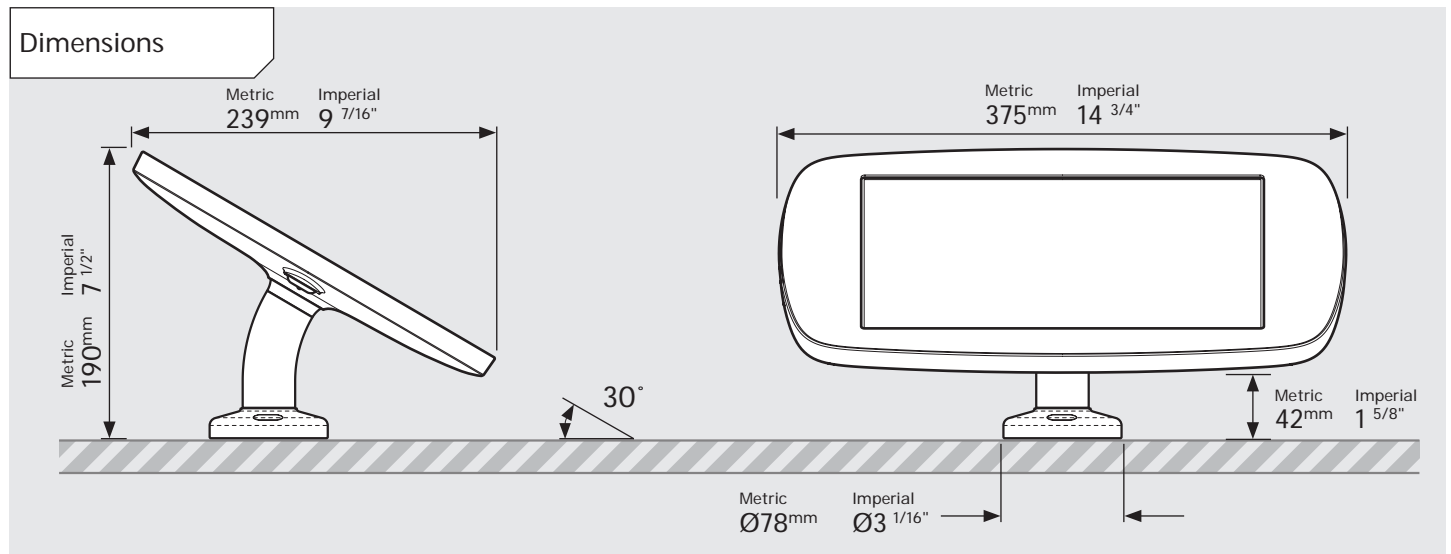

PRODUCT DATA SHEET - BOUNCEPAD SWIVEL DESK

bouncepad®

Case: Mega   **Arm:** Desk   **Mounting:** Freestanding Base   **Packaged weight:** 4.3kg   **Colour:** White
Black