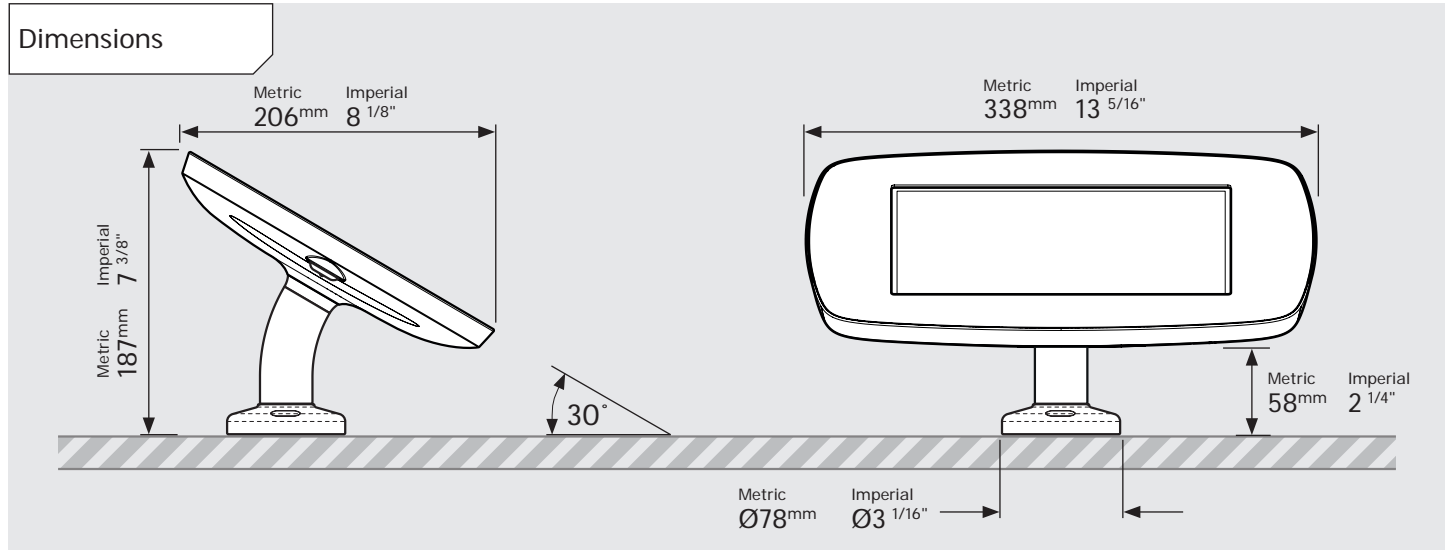

Dimensions

Parts in the Box

PRODUCT DATA SHEET - BOUNCEPAD SWIVEL DESK

bouncepad[®]

Case: Midi **Arm:** Desk **Mounting:** Freestanding Base **Packaged weight:** 3.8kg **Colour:** White
Black

Dimensions

Parts in the Box

PRODUCT DATA SHEET - BOUNCEPAD SWIVEL DESK

bouncepad[®]

Case: Maxi **Arm:** Desk **Mounting:** Freestanding Base **Packaged weight:** 4.0kg **Colour:** White
Black

PRODUCT DATA SHEET - BOUNCEPAD SWIVEL DESK

Mounting:

Fixing from
below

Fixing from
Above

Colour:

Silver Only

Compact Rotate Dimensions

Fixing from Below

Maximum Mounting surface thickness : Metric 25mm Imperial 1"