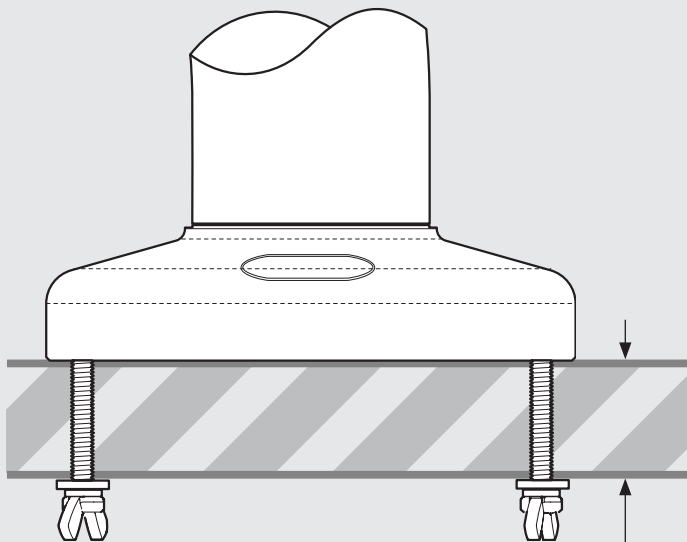

Mounting:

Fixing from
below

Fixing from
Above

Colour:

Silver Only

Compact Rotate Dimensions

Fixing from Below

Maximum Mounting surface thickness : Metric 25mm Imperial 1"