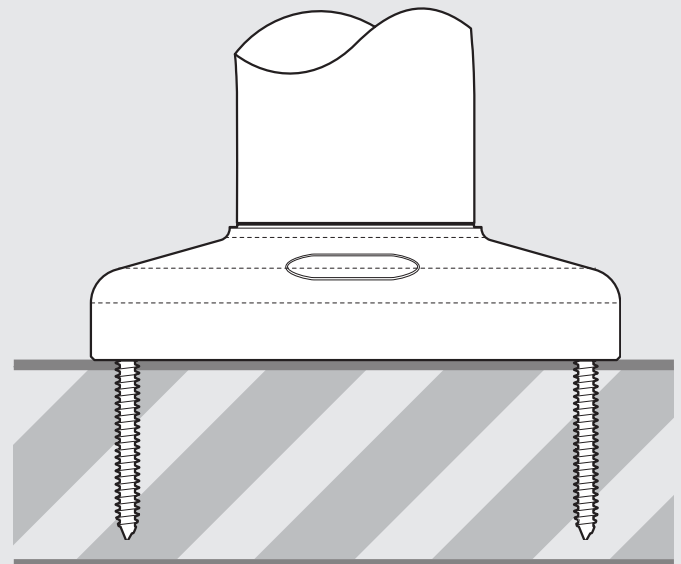

Fixing from Above

Minimum Mounting surface thickness : Metric 34mm Imperial 1 5/16"