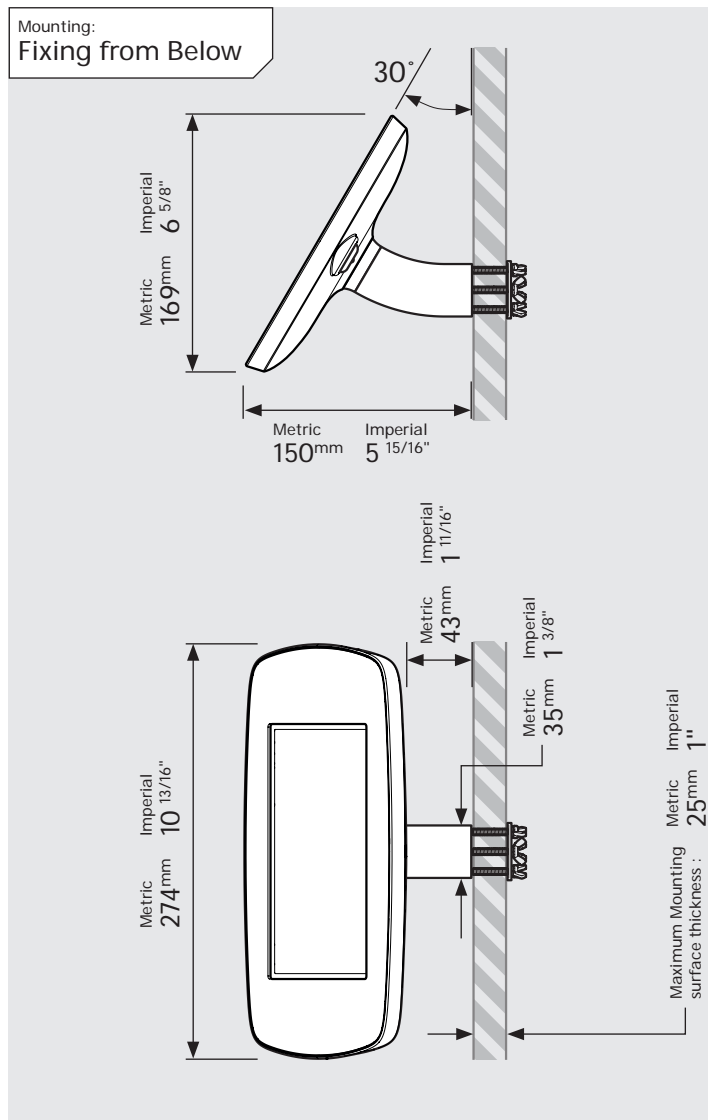

- iPad Pro 12.9" 1st Gen
- iPad Pro 12.9" 2nd Gen
- iPad Pro 12.9" 3rd Gen
- Microsoft Surface Pro 4
- Microsoft Surface Pro 5

PRODUCT DATA SHEET - BOUNCEPAD WALLMOUNT

Case: Mini
Arm: Wallmount
Mounting: Fixing from Below
 Fixing from Above
Packaged weight: 1.66kg
Colour: White
 Black