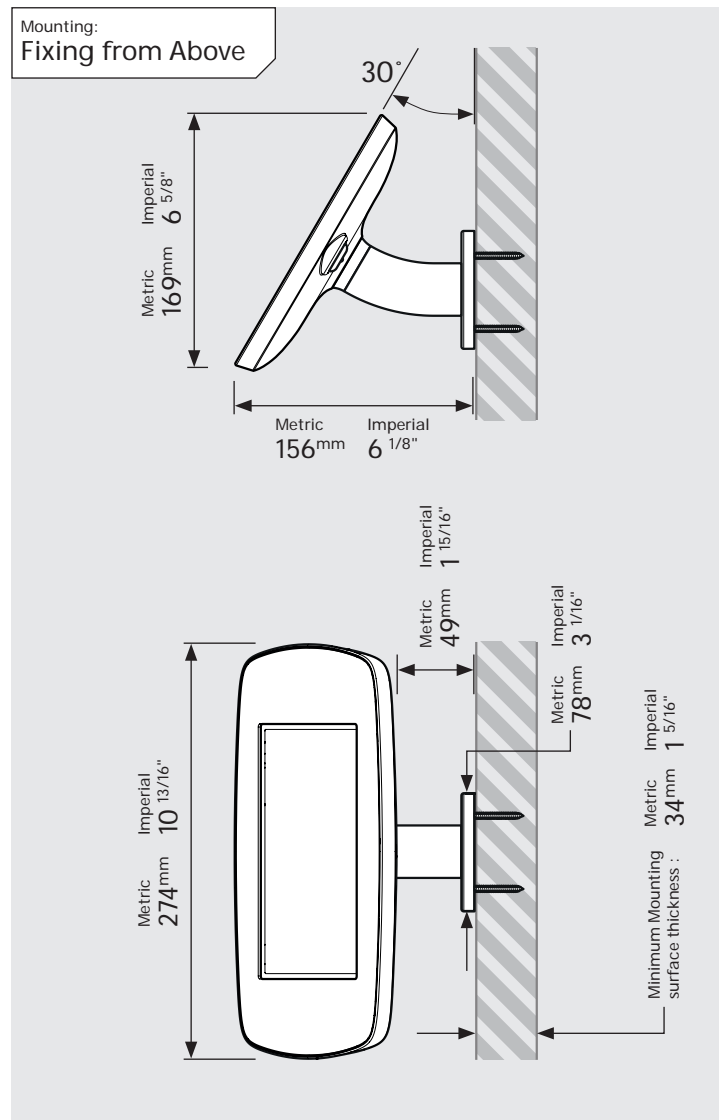

- iPad Pro 12.9" 1st Gen
- iPad Pro 12.9" 2nd Gen
- iPad Pro 12.9" 3rd Gen
- Microsoft Surface Pro 4
- Microsoft Surface Pro 5

PRODUCT DATA SHEET - BOUNCEPAD WALLMOUNT

Case: Mini
Arm: Wallmount
Mounting: Fixing from Below
 Fixing from Above
Packaged weight: 1.66kg
Colour: White
 Black