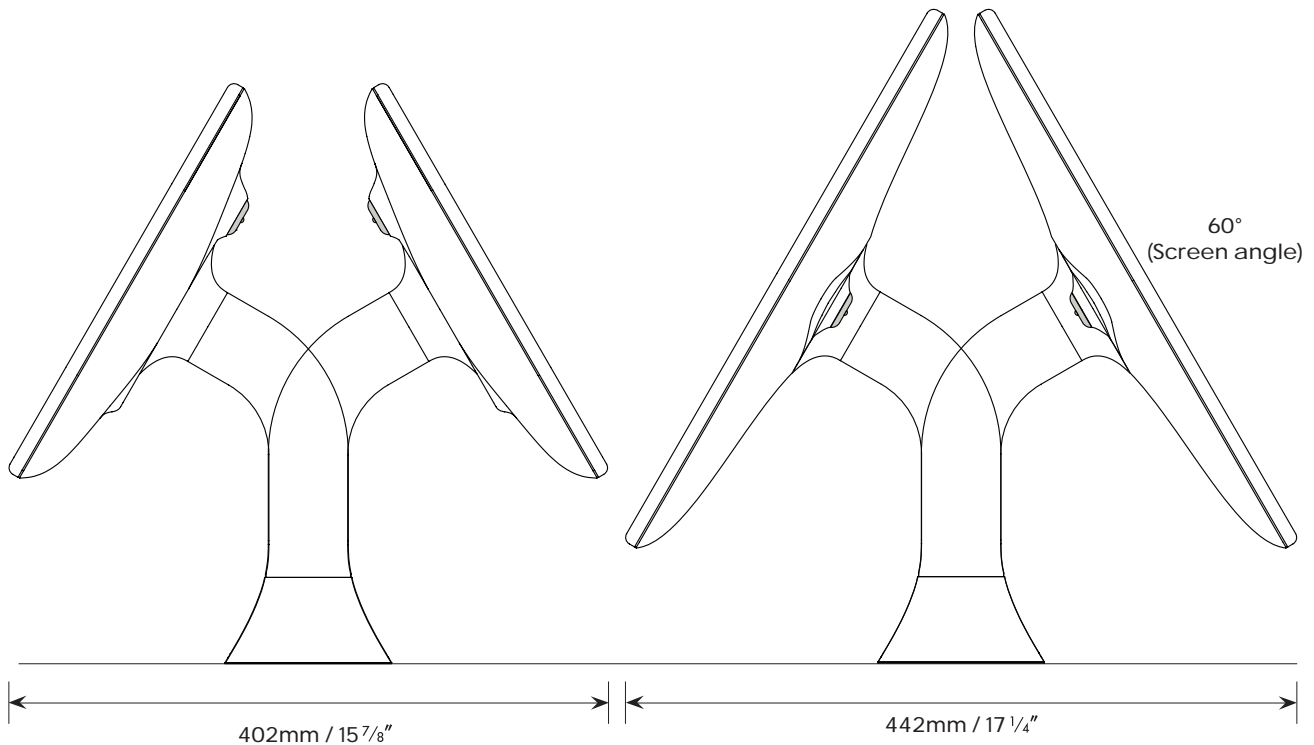

Data sheet : Bouncepad Sumo

The toughest Bouncepad in our range has been designed to stand its ground in busy restaurants, malls, children's play areas and airports – allowing you to use tablets in challenging environments without resorting to clunky, ruggedized kit.

Rotate - Landscape

Rotate - Portrait

Data sheet : Bouncepad Sumo

Mount from below surface
Not suitable for surfaces thicker than 23 mm / 15/16"

Mount from above surface
Suitable for all thicknesses.

Materials

Tablet case	PC/ABS
Faceplate	Stainless Steel (Powdercoated)
Mounting arm	Steel

Configuration Options

Colour	White
Feature access	Exposed home button & Exposed front camera / Covered home button & Covered front camera
Cable	Not provided