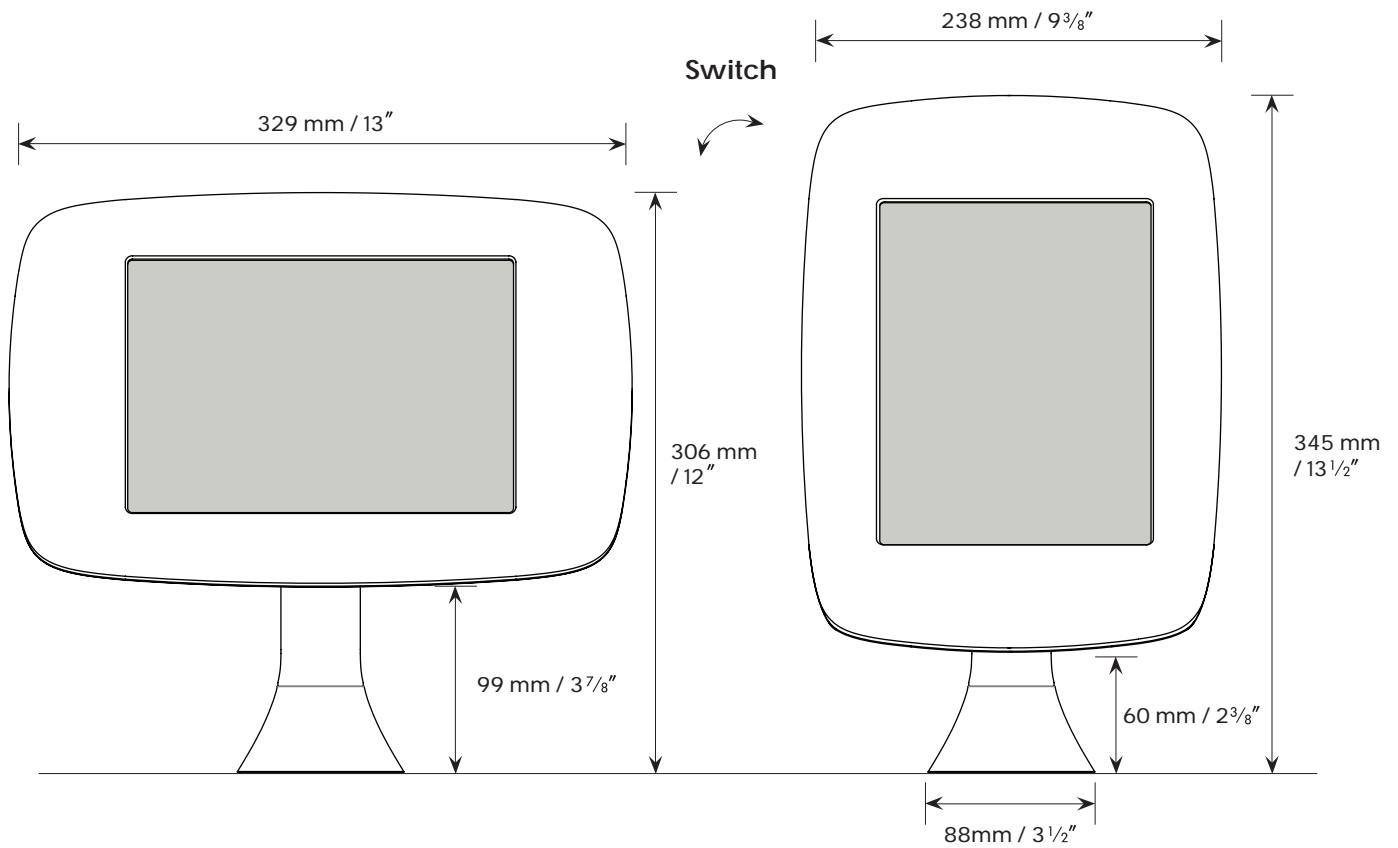

Data sheet : Bouncepad Sumo

The toughest Bouncepad in our range has been designed to stand its ground in busy restaurants, malls, children's play areas and airports – allowing you to use tablets in challenging environments without resorting to clunky, ruggedized kit.

Rotate - Landscape

Rotate - Portrait

Data sheet : Bouncepad Sumo

Mount from below surface
Not suitable for surfaces thicker than 23 mm / 15/16"

Mount from above surface
Suitable for all thicknesses.

Materials

Tablet case	PC/ABS
Faceplate	Stainless Steel (Powdercoated)
Mounting arm	Steel

Configuration Options

Colour	White
Feature access	Exposed home button & Exposed front camera / Covered home button & Covered front camera
Cable	Not provided