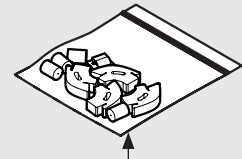

Tablet Set-up Kit

Case Lock
Brass, Stainless Steel