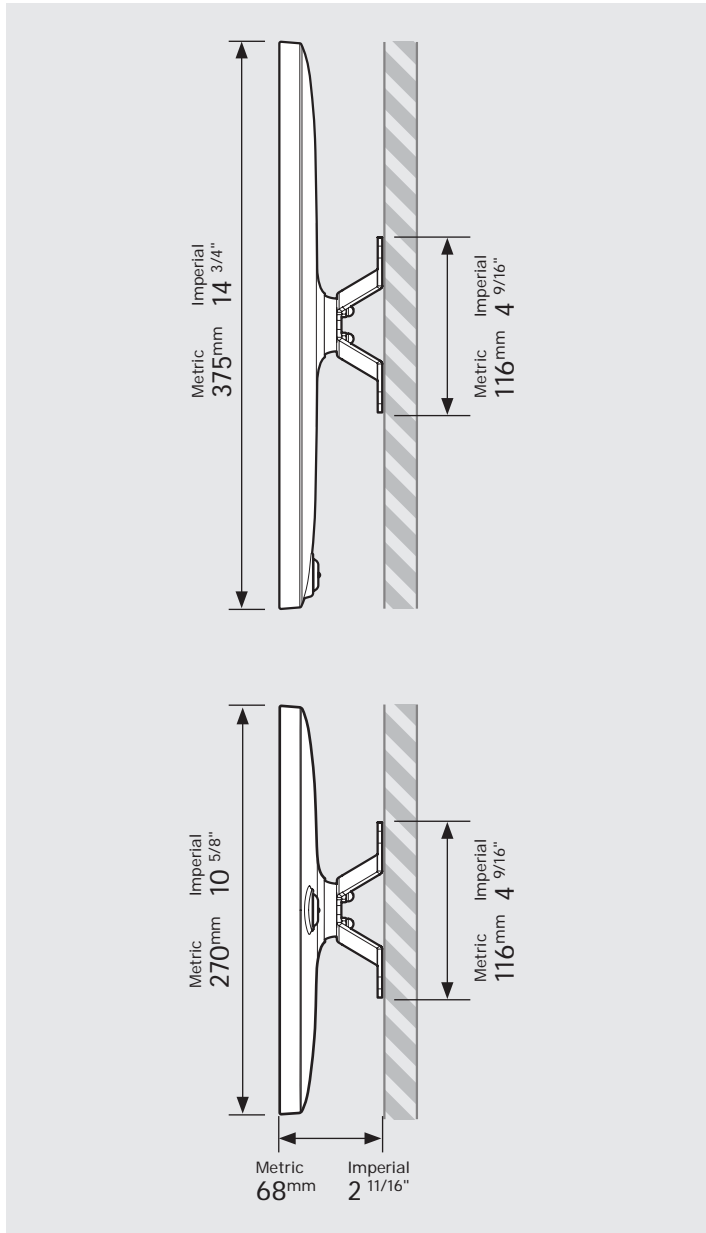

# PRODUCT DATA SHEET - BOUNCEPAD VESA

**bouncepad**<sup>®</sup>

<b>Case:</b>	<b>Arm:</b>	<b>Mounting:</b>	<b>Packaged weight:</b>	<b>Colour:</b>
Maxi	Vesa	Not Applicable	2.04kg	White Black

## Parts in the Box

Fixings Kit

Tablet Set-up Kit

Case Lock  
Brass, Stainless Steel

Faceplate  
Powder coated  
Stainless Steel

Case  
PC/ABS Plastic

Vesa Mount  
Powder coated Steel,  
Aluminium

# PRODUCT DATA SHEET - BOUNCEPAD VESA

**bouncepad**<sup>®</sup>

<b>Case:</b>	<b>Arm:</b>	<b>Mounting:</b>	<b>Packaged weight:</b>	<b>Colour:</b>
Mega	Vesa	Not Applicable	2.43kg	White Black