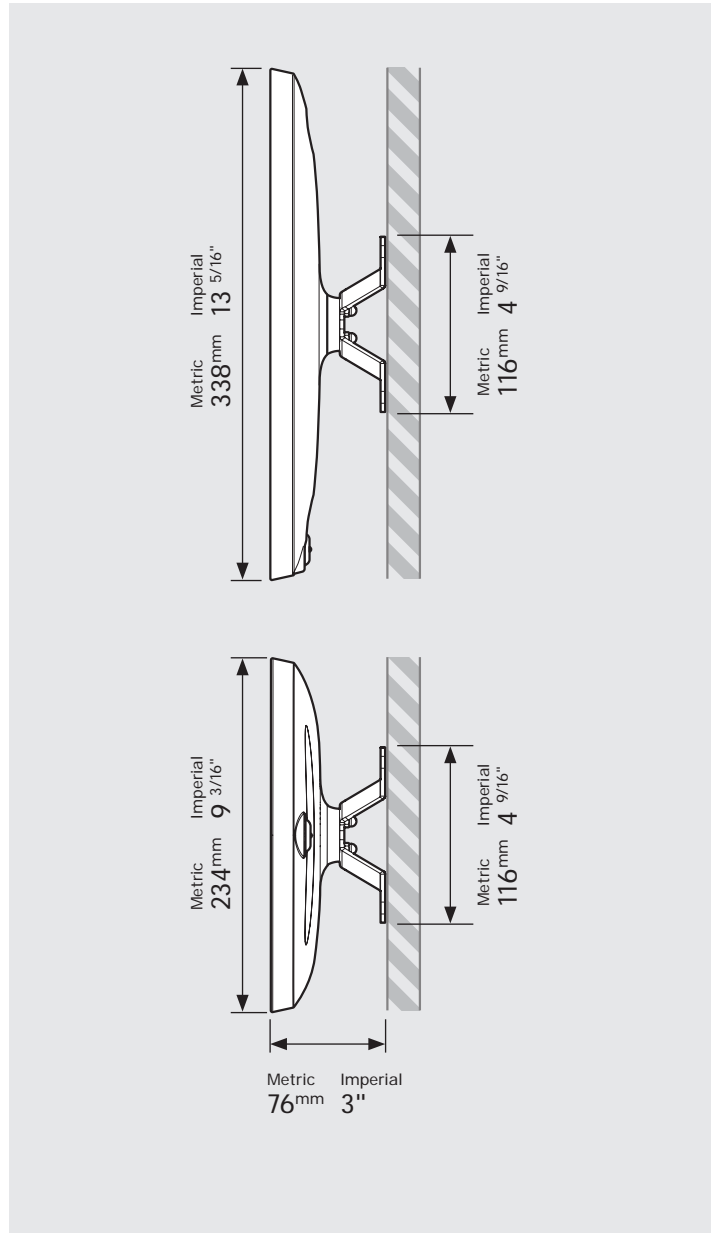

# PRODUCT DATA SHEET - BOUNCEPAD VESA

**bouncepad**<sup>®</sup>

<b>Case:</b>	<b>Arm:</b>	<b>Mounting:</b>	<b>Packaged weight:</b>	<b>Colour:</b>
Midi	Vesa	Not Applicable	1.81kg	White Black

# PRODUCT DATA SHEET - BOUNCEPAD VESA

**bouncepad**<sup>®</sup>

<b>Case:</b>	<b>Arm:</b>	<b>Mounting:</b>	<b>Packaged weight:</b>	<b>Colour:</b>
Maxi	Vesa	Not Applicable	2.04kg	White Black