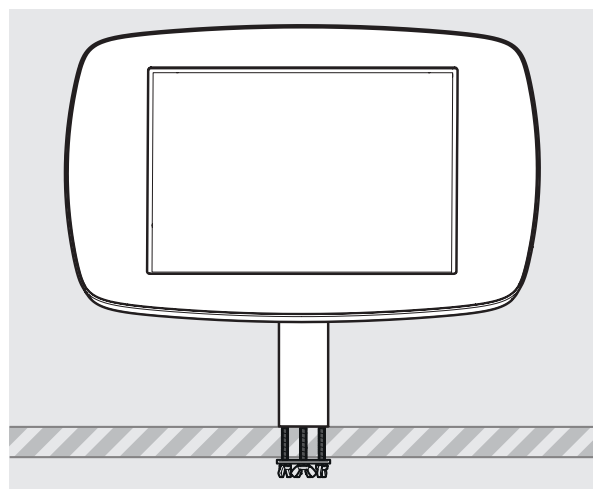

Maxi Case supported devices:

- iPad Pro 10.5
- iPad Pro 11.0
- iPad Air (2019)
- Samsung Tab A6 10.1
- Samsung Tab A 10.1
- Samsung Tab A 10.5
- Samsung Tab 4 10.1
- Microsoft Surface Go