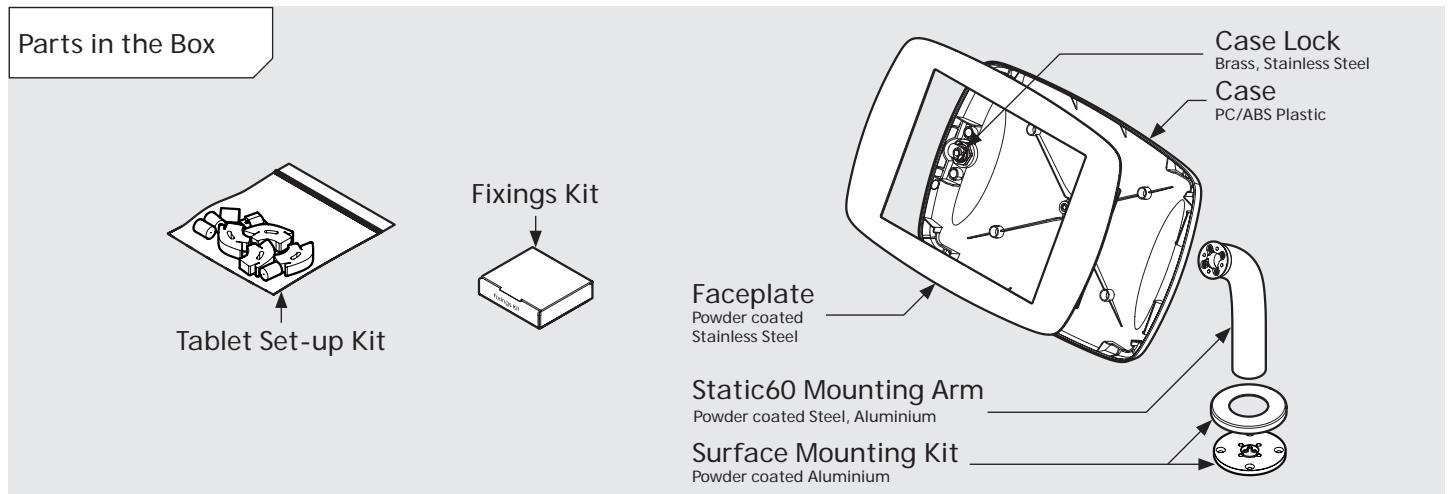

PRODUCT DATA SHEET - BOUNCEPAD STATIC60

bouncepad[®]

Case: Midi Arm: Static60 Mounting: Fixing from Below
 Fixing from Above Packaged weight: 1.89kg Colour: White
 Black

PRODUCT DATA SHEET - BOUNCEPAD STATIC60

bouncepad[®]

Case: Maxi Arm: Static60 Mounting: Fixing from Below Packaged weight: 2.12kg Colour: White
Black
Fixing from Above

PRODUCT DATA SHEET - BOUNCEPAD STATIC60

bouncepad[®]

Case: Mega Arm: Static60 Mounting: Fixing from Below Packaged weight: 2.51kg Colour: White
Black