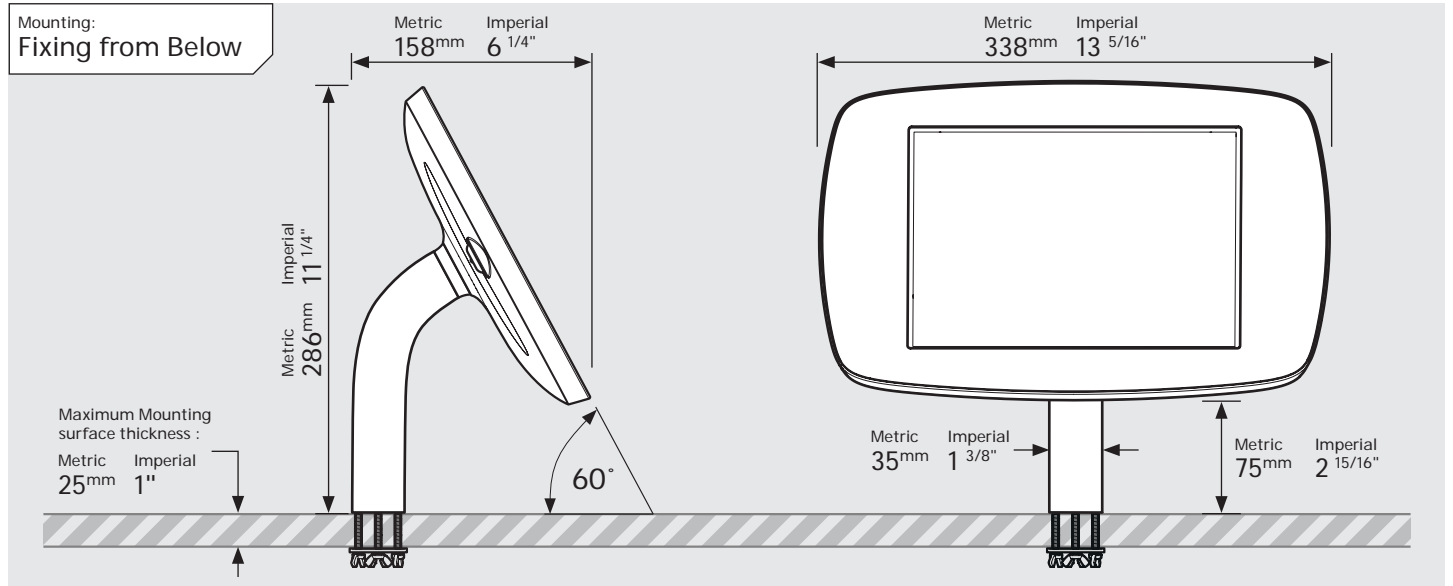

PRODUCT DATA SHEET - BOUNCEPAD STATIC60

bouncepad[®]

Case: Midi Arm: Static60 Mounting: Fixing from Below
 Fixing from Above Packaged weight: 1.89kg Colour: White
 Black

PRODUCT DATA SHEET - BOUNCEPAD STATIC60

bouncepad[®]

Case: Maxi Arm: Static60 Mounting: Fixing from Below Packaged weight: 2.12kg Colour: White
Black
Fixing from Above

PRODUCT DATA SHEET - BOUNCEPAD STATIC60

bouncepad[®]

Case: Mega Arm: Static60 Mounting: Fixing from Below Packaged weight: 2.51kg Colour: White
Black

Fixing from Above