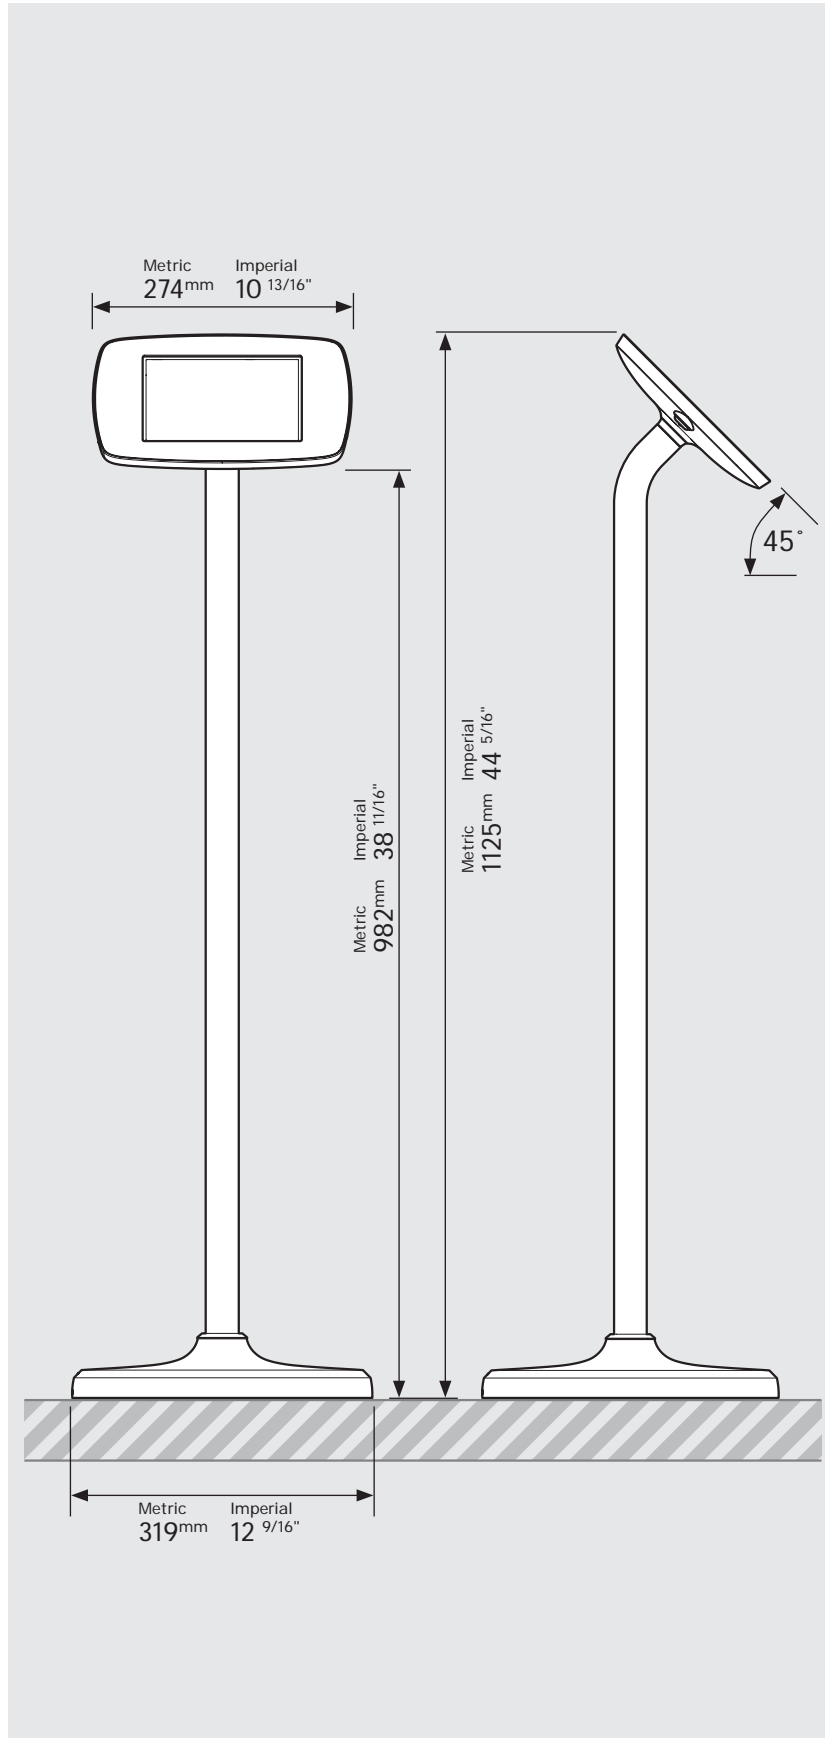

\*Cable is not included for the Microsoft Surface Go.  
Cable is not included for the Samsung Tab A 10.1 (2019).

**Mega Case supported devices:**

- iPad Pro 12.9" 1st Gen
- iPad Pro 12.9" 2nd Gen
- iPad Pro 12.9" 3rd Gen
- Microsoft Surface Pro 4
- Microsoft Surface Pro 5

\* Cable is not included for the Surface Pro 4 or Surface Pro 5 Tablets.

# PRODUCT DATA SHEET - BOUNCEPAD FLOORSTANDING

**bouncepad**<sup>®</sup>

<b>Case:</b>	<b>Arm:</b>	<b>Mounting:</b>	<b>Packaged weight:</b>	<b>Colour:</b>
Mini	Floorstanding	Not Applicable	13.82kg	White Black