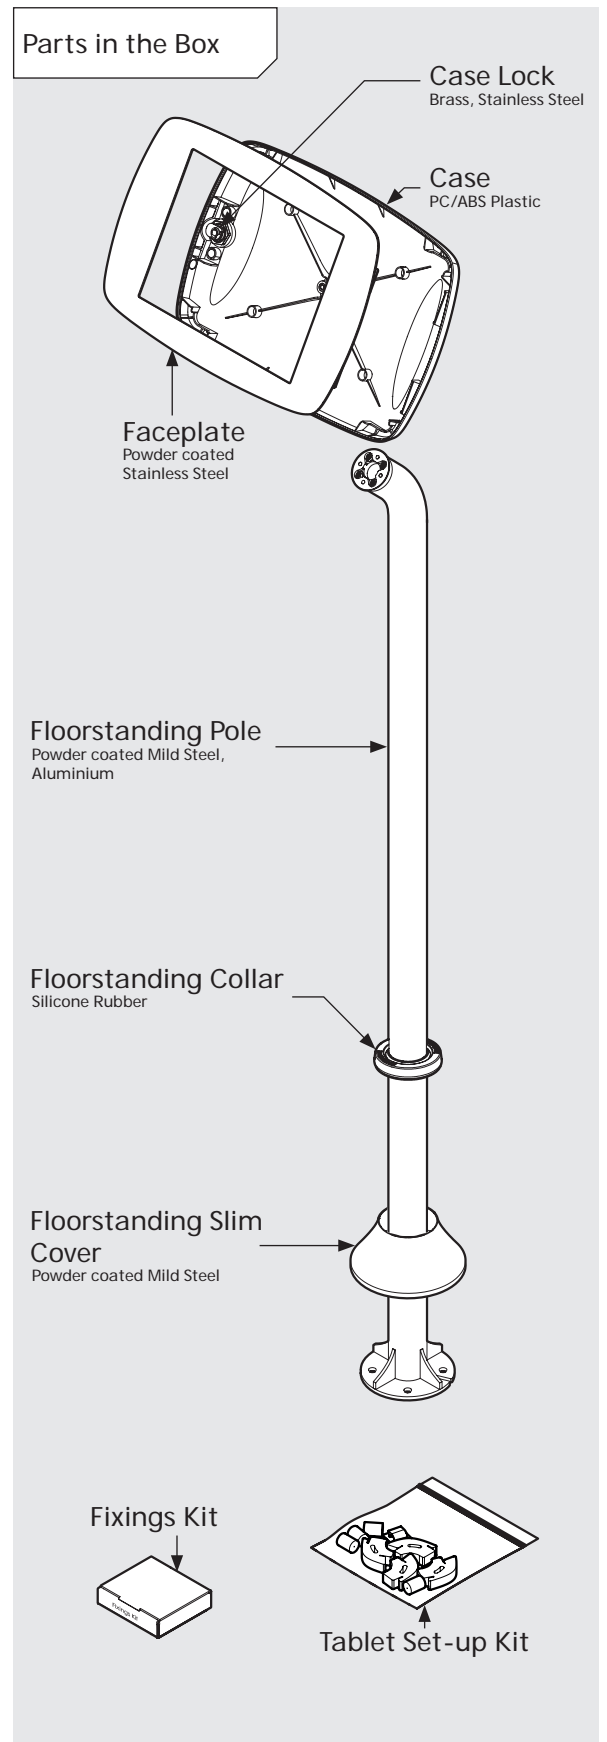

* Cable is not included for the Surface Pro 4 or Surface Pro 5 Tablets.

PRODUCT DATA SHEET - BOUNCEPAD FLOORSTANDING SLIM

bouncepad[®]

Case:	Arm:	Mounting:	Packaged weight:	Colour:
Mini	Floorstanding Slim	Fixing from Above	6.91kg	White Black

Parts in the Box

PRODUCT DATA SHEET - BOUNCEPAD FLOORSTANDING SLIM

bouncepad[®]

Case:	Arm:	Mounting:	Packaged weight:	Colour:
Midi	Floorstanding Slim	Fixing from Above	7.09kg	White Black

PRODUCT DATA SHEET - BOUNCEPAD FLOORSTANDING SLIM

bouncepad[®]

Case:	Arm:	Mounting:	Packaged weight:	Colour:
Maxi	Floorstanding Slim	Fixing from Above	7.32kg	White Black

PRODUCT DATA SHEET - BOUNCEPAD FLOORSTANDING SLIM

bouncepad[®]

Case:	Arm:	Mounting:	Packaged weight:	Colour:
Mega	Floorstanding Slim	Fixing from Above	7.71kg	White Black