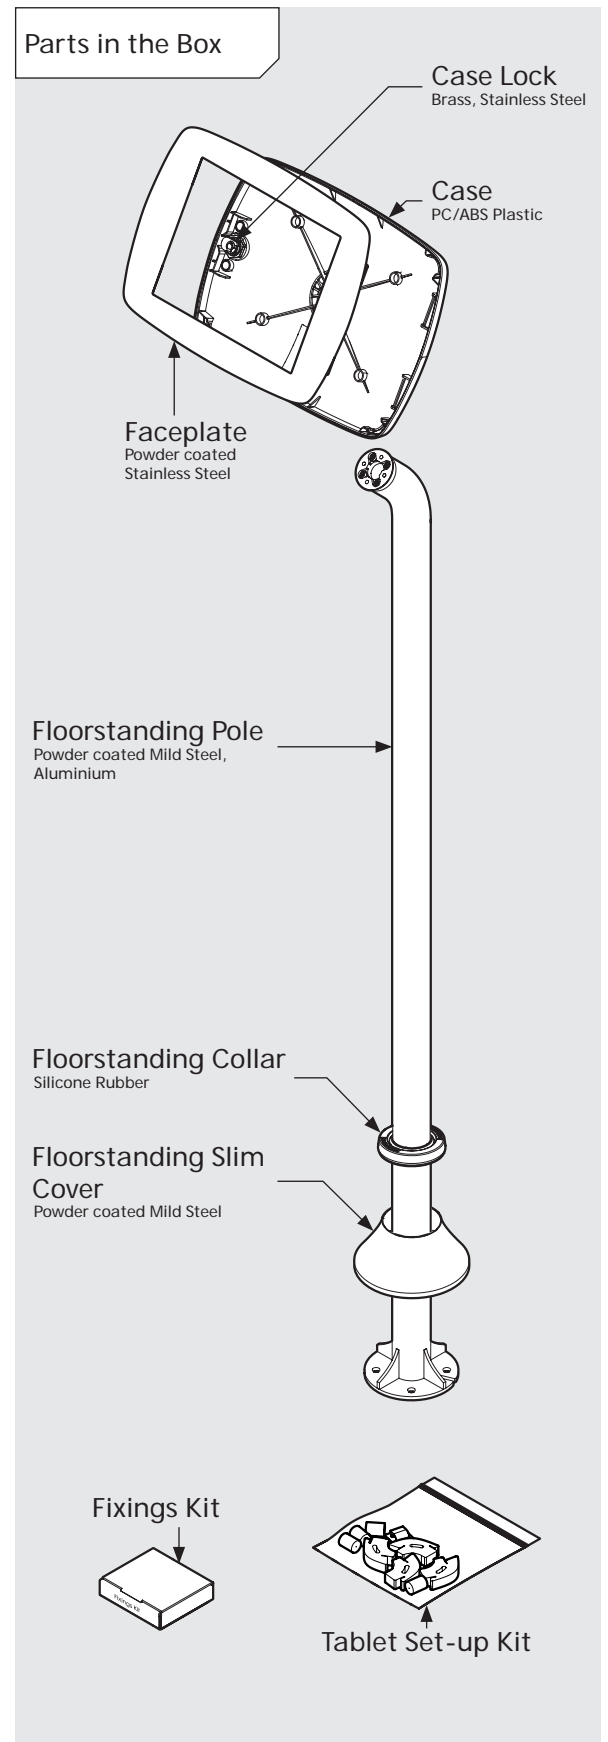

PRODUCT DATA SHEET - BOUNCEPAD FLOORSTANDING SLIM

bouncepad®

Case:	Arm:	Mounting:	Packaged weight:	Colour:
Midi	Floorstanding Slim	Fixing from Above	7.09kg	White Black