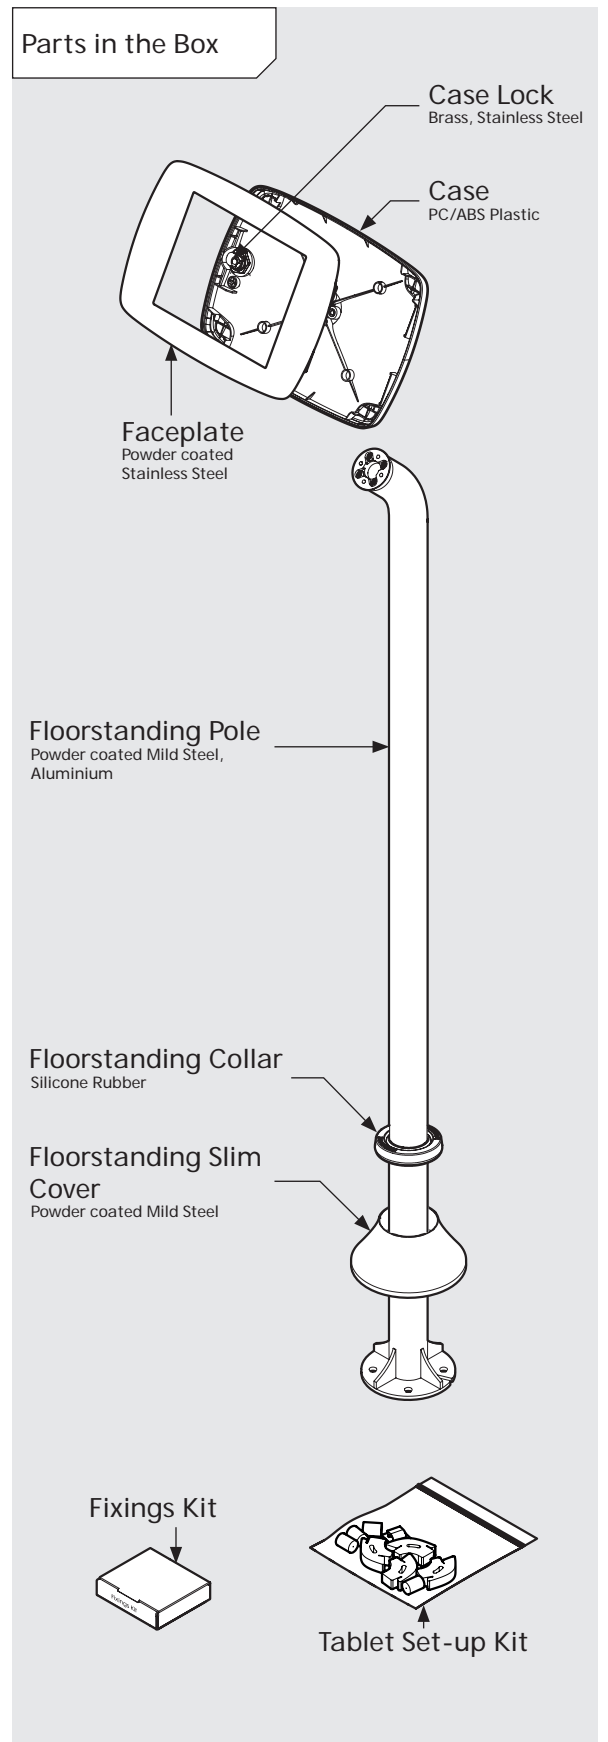

* Cable is not included for the Microsoft Surface Go.
Cable is not included for the Samsung Tab A 10.1 (2019).

Mega Case supported devices:

- iPad Pro 12.9" 1st Gen
- iPad Pro 12.9" 2nd Gen
- iPad Pro 12.9" 3rd Gen
- Microsoft Surface Pro 4
- Microsoft Surface Pro 5

* Cable is not included for the Surface Pro 4 or Surface Pro 5 Tablets.

PRODUCT DATA SHEET - BOUNCEPAD FLOORSTANDING SLIM

bouncepad[®]

| | | | | |
|--------------|--------------------|-------------------|-------------------------|----------------|
| Case: | Arm: | Mounting: | Packaged weight: | Colour: |
| Mini | Floorstanding Slim | Fixing from Above | 6.91kg | White Black |