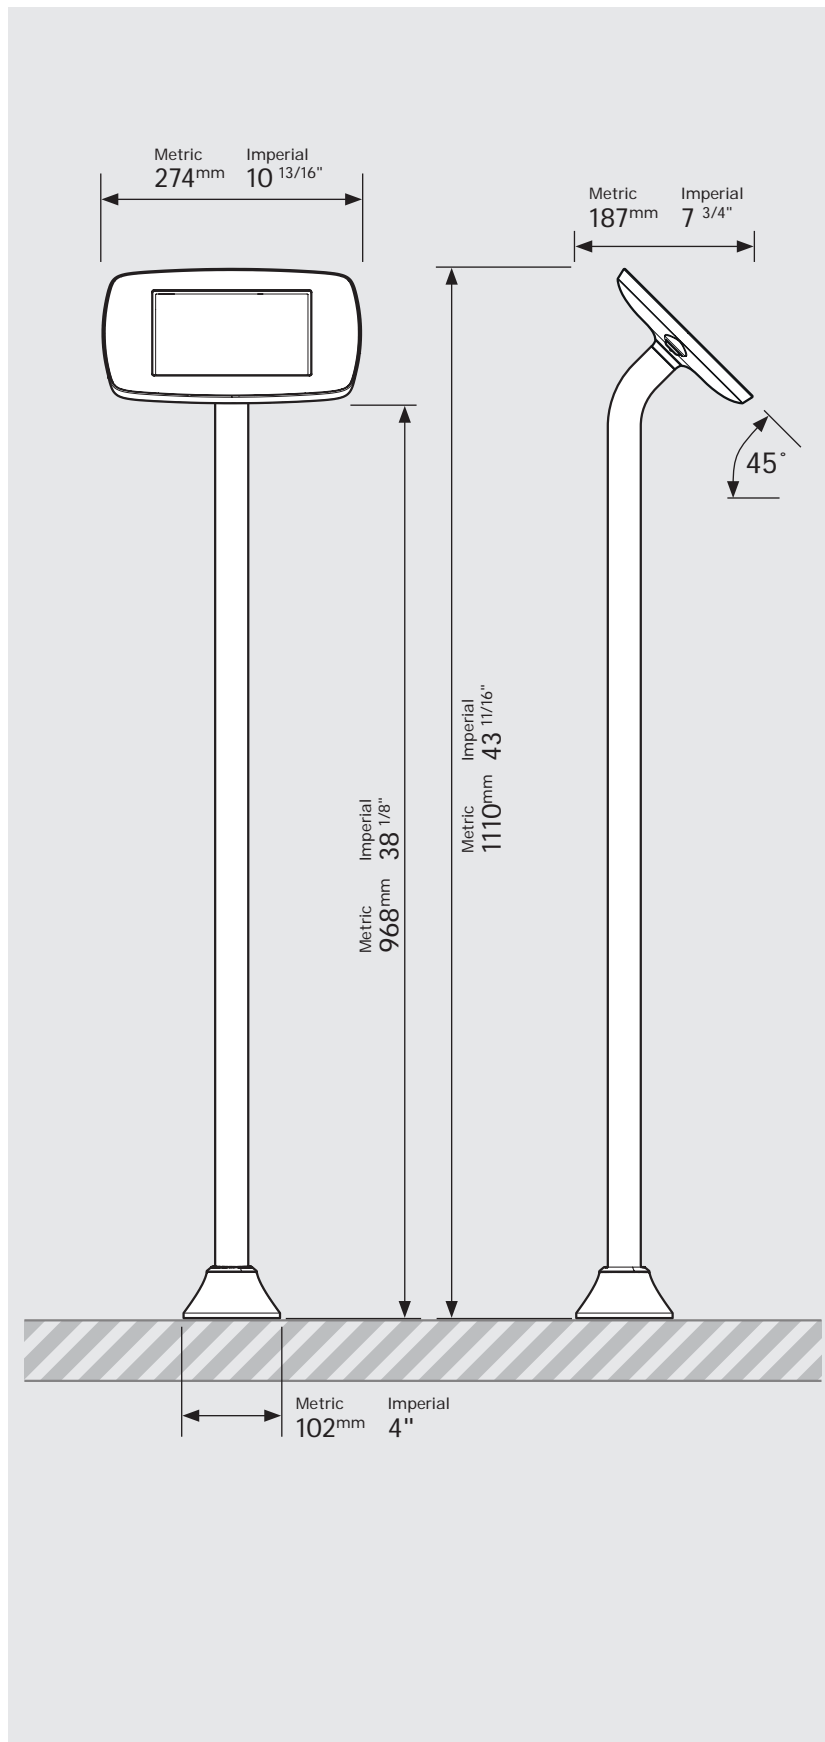

* Cable is not included for the Microsoft Surface Go.
Cable is not included for the Samsung Tab A 10.1 (2019).

Mega Case supported devices:

- iPad Pro 12.9" 1st Gen
- iPad Pro 12.9" 2nd Gen
- iPad Pro 12.9" 3rd Gen
- Microsoft Surface Pro 4
- Microsoft Surface Pro 5

* Cable is not included for the Surface Pro 4 or Surface Pro 5 Tablets.

PRODUCT DATA SHEET - BOUNCEPAD FLOORSTANDING SLIM

bouncepad[®]

| | | | | |
|--------------|--------------------|-------------------|-------------------------|----------------|
| Case: | Arm: | Mounting: | Packaged weight: | Colour: |
| Mini | Floorstanding Slim | Fixing from Above | 6.91kg | White Black |

PRODUCT DATA SHEET - BOUNCEPAD FLOORSTANDING SLIM

bouncepad[®]

| | | | | |
|--------------|--------------------|-------------------|-------------------------|----------------|
| Case: | Arm: | Mounting: | Packaged weight: | Colour: |
| Midi | Floorstanding Slim | Fixing from Above | 7.09kg | White Black |