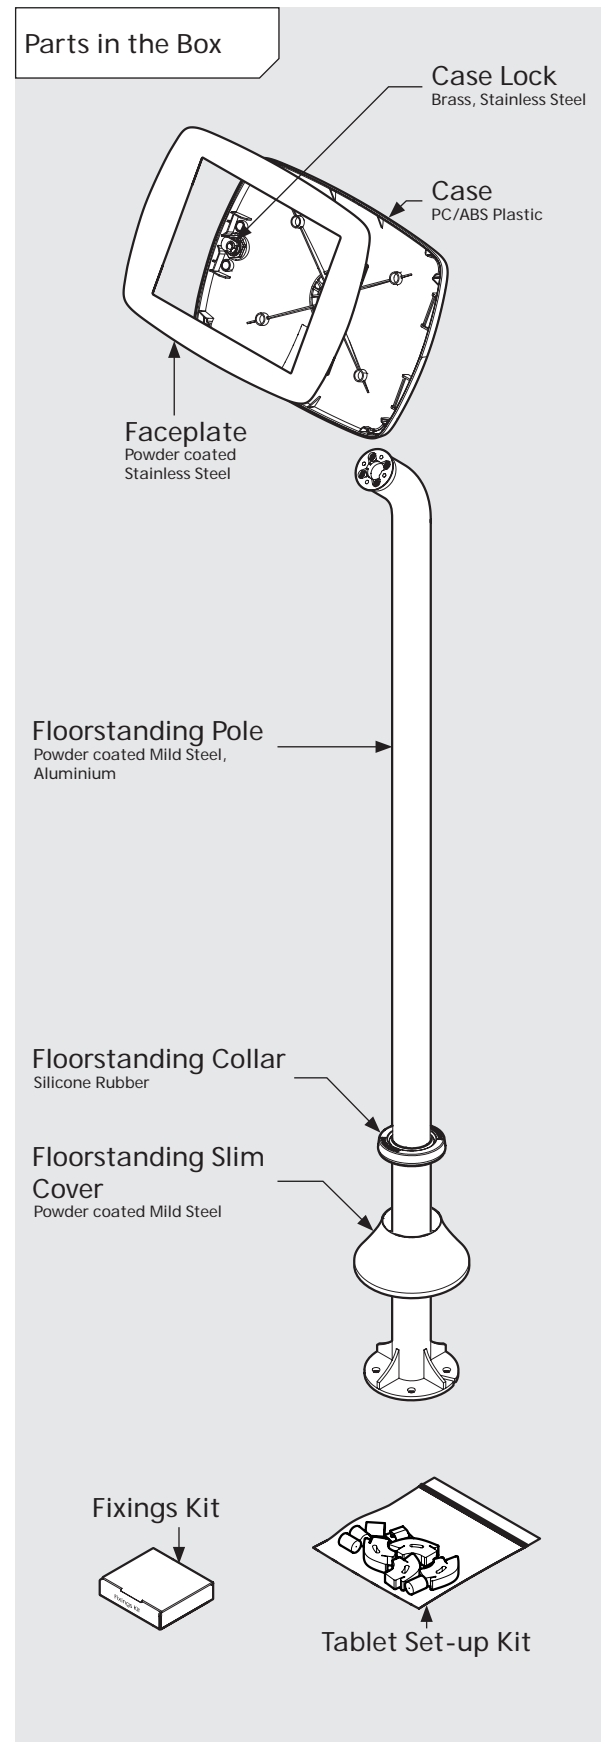

* Cable is not included for the Surface Pro 4 or Surface Pro 5 Tablets.

PRODUCT DATA SHEET - BOUNCEPAD FLOORSTANDING SLIM

bouncepad[®]

| | | | | |
|--------------|--------------------|-------------------|-------------------------|----------------|
| Case: | Arm: | Mounting: | Packaged weight: | Colour: |
| Mini | Floorstanding Slim | Fixing from Above | 6.91kg | White Black |

PRODUCT DATA SHEET - BOUNCEPAD FLOORSTANDING SLIM

bouncepad[®]

| | | | | |
|--------------|--------------------|-------------------|-------------------------|----------------|
| Case: | Arm: | Mounting: | Packaged weight: | Colour: |
| Midi | Floorstanding Slim | Fixing from Above | 7.09kg | White Black |