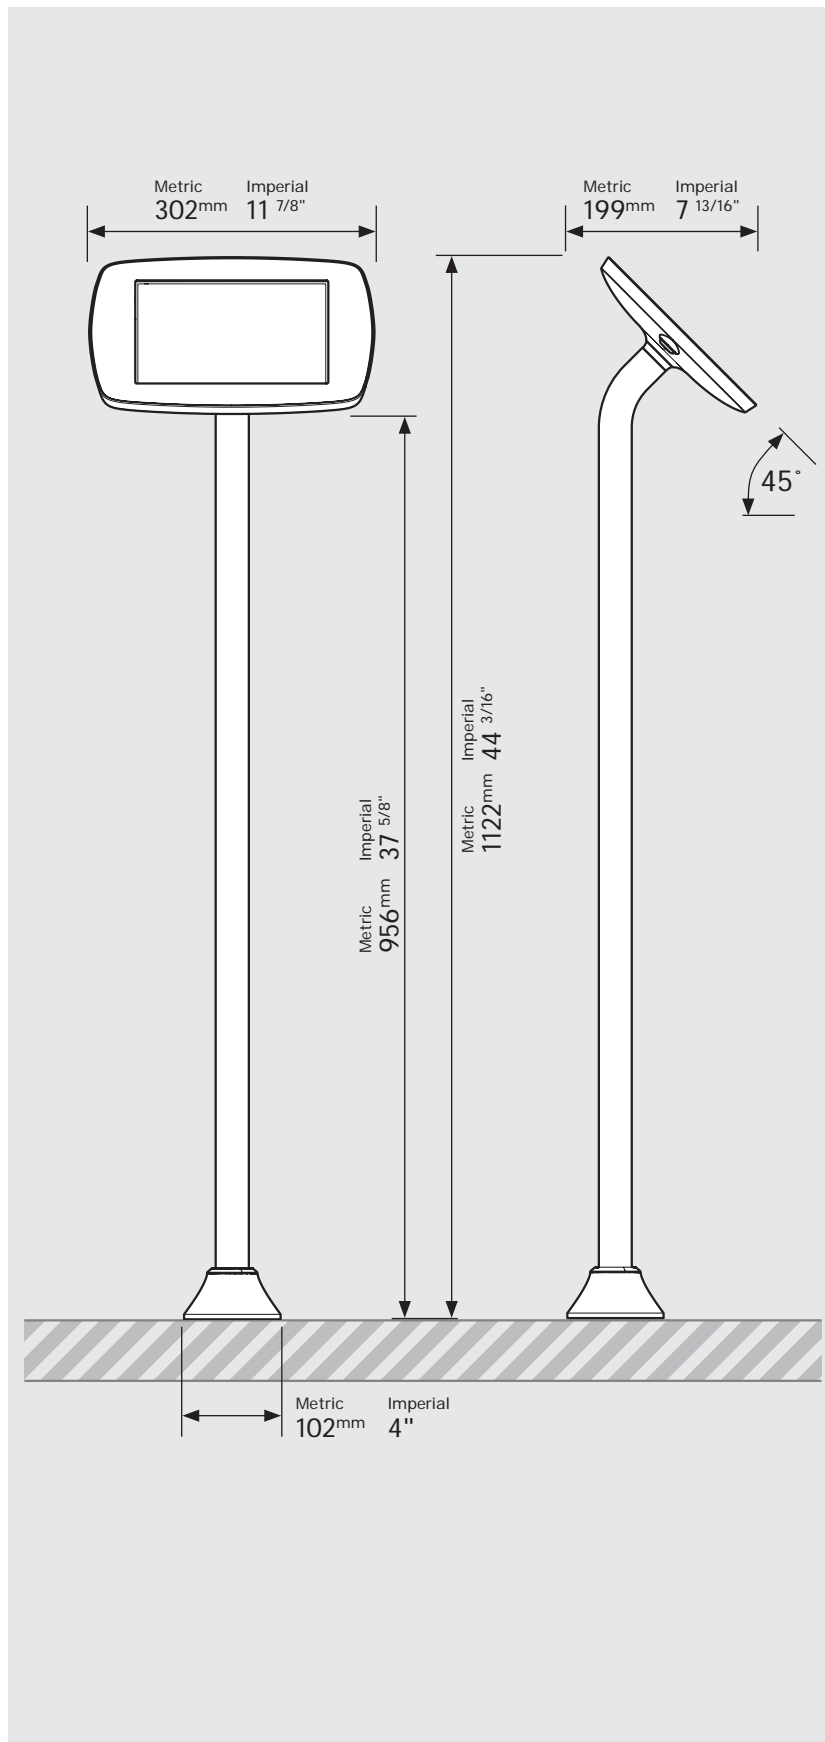

* Cable is not included for the Surface Pro 4 or Surface Pro 5 Tablets.

PRODUCT DATA SHEET - BOUNCEPAD FLOORSTANDING SLIM

bouncepad[®]

| | | | | |
|--------------|--------------------|-------------------|-------------------------|----------------|
| Case: | Arm: | Mounting: | Packaged weight: | Colour: |
| Mini | Floorstanding Slim | Fixing from Above | 6.91kg | White Black |

PRODUCT DATA SHEET - BOUNCEPAD FLOORSTANDING SLIM

bouncepad[®]

| | | | | |
|--------------|--------------------|-------------------|-------------------------|----------------|
| Case: | Arm: | Mounting: | Packaged weight: | Colour: |
| Midi | Floorstanding Slim | Fixing from Above | 7.09kg | White Black |

PRODUCT DATA SHEET - BOUNCEPAD FLOORSTANDING SLIM

bouncepad[®]

| | | | | |
|--------------|--------------------|-------------------|-------------------------|----------------|
| Case: | Arm: | Mounting: | Packaged weight: | Colour: |
| Maxi | Floorstanding Slim | Fixing from Above | 7.32kg | White Black |