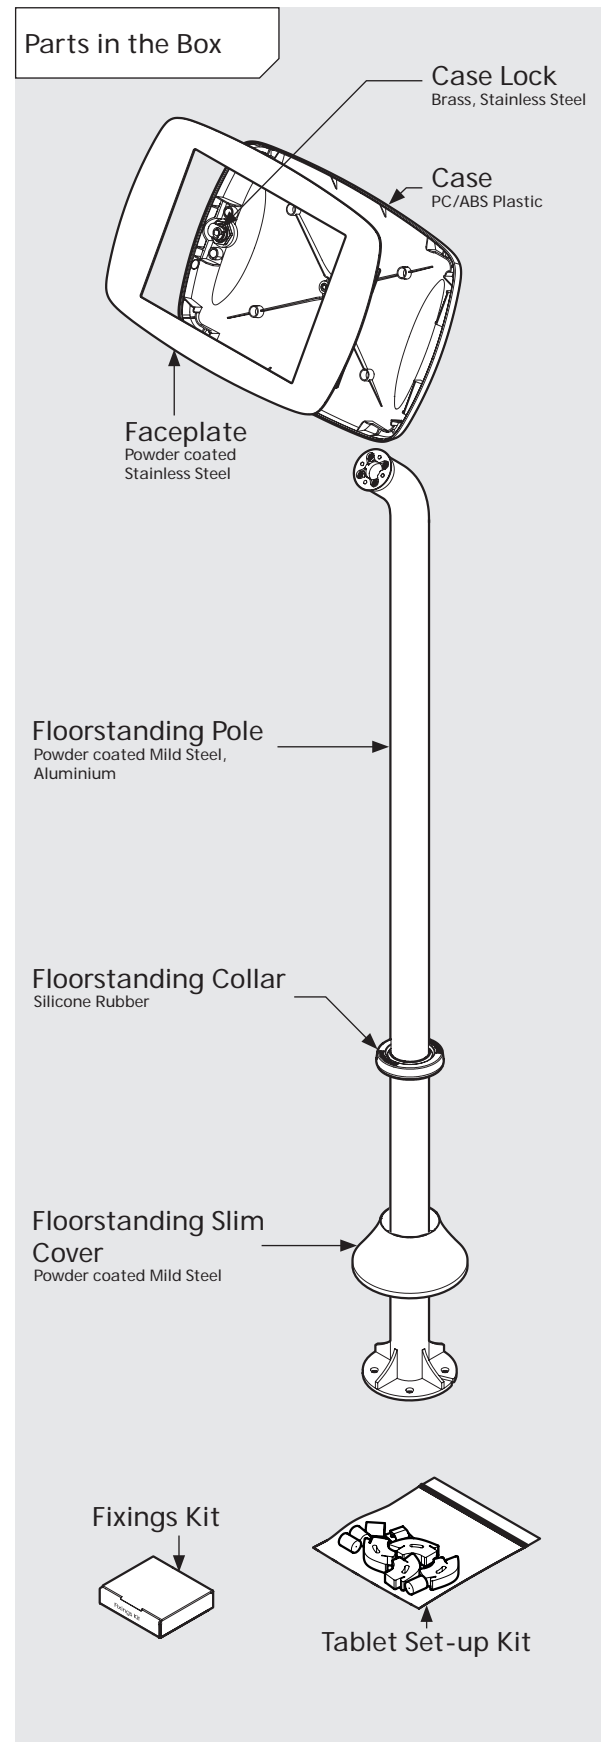

* Cable is not included for the Surface Pro 4 or Surface Pro 5 Tablets.

PRODUCT DATA SHEET - BOUNCEPAD FLOORSTANDING SLIM

bouncepad[®]

| | | | | |
|--------------|--------------------|-------------------|-------------------------|----------------|
| Case: | Arm: | Mounting: | Packaged weight: | Colour: |
| Mini | Floorstanding Slim | Fixing from Above | 6.91kg | White Black |

PRODUCT DATA SHEET - BOUNCEPAD FLOORSTANDING SLIM

bouncepad[®]

| | | | | |
|--------------|--------------------|-------------------|-------------------------|----------------|
| Case: | Arm: | Mounting: | Packaged weight: | Colour: |
| Midi | Floorstanding Slim | Fixing from Above | 7.09kg | White Black |

PRODUCT DATA SHEET - BOUNCEPAD FLOORSTANDING SLIM

bouncepad[®]

| | | | | |
|--------------|--------------------|-------------------|-------------------------|----------------|
| Case: | Arm: | Mounting: | Packaged weight: | Colour: |
| Maxi | Floorstanding Slim | Fixing from Above | 7.32kg | White Black |