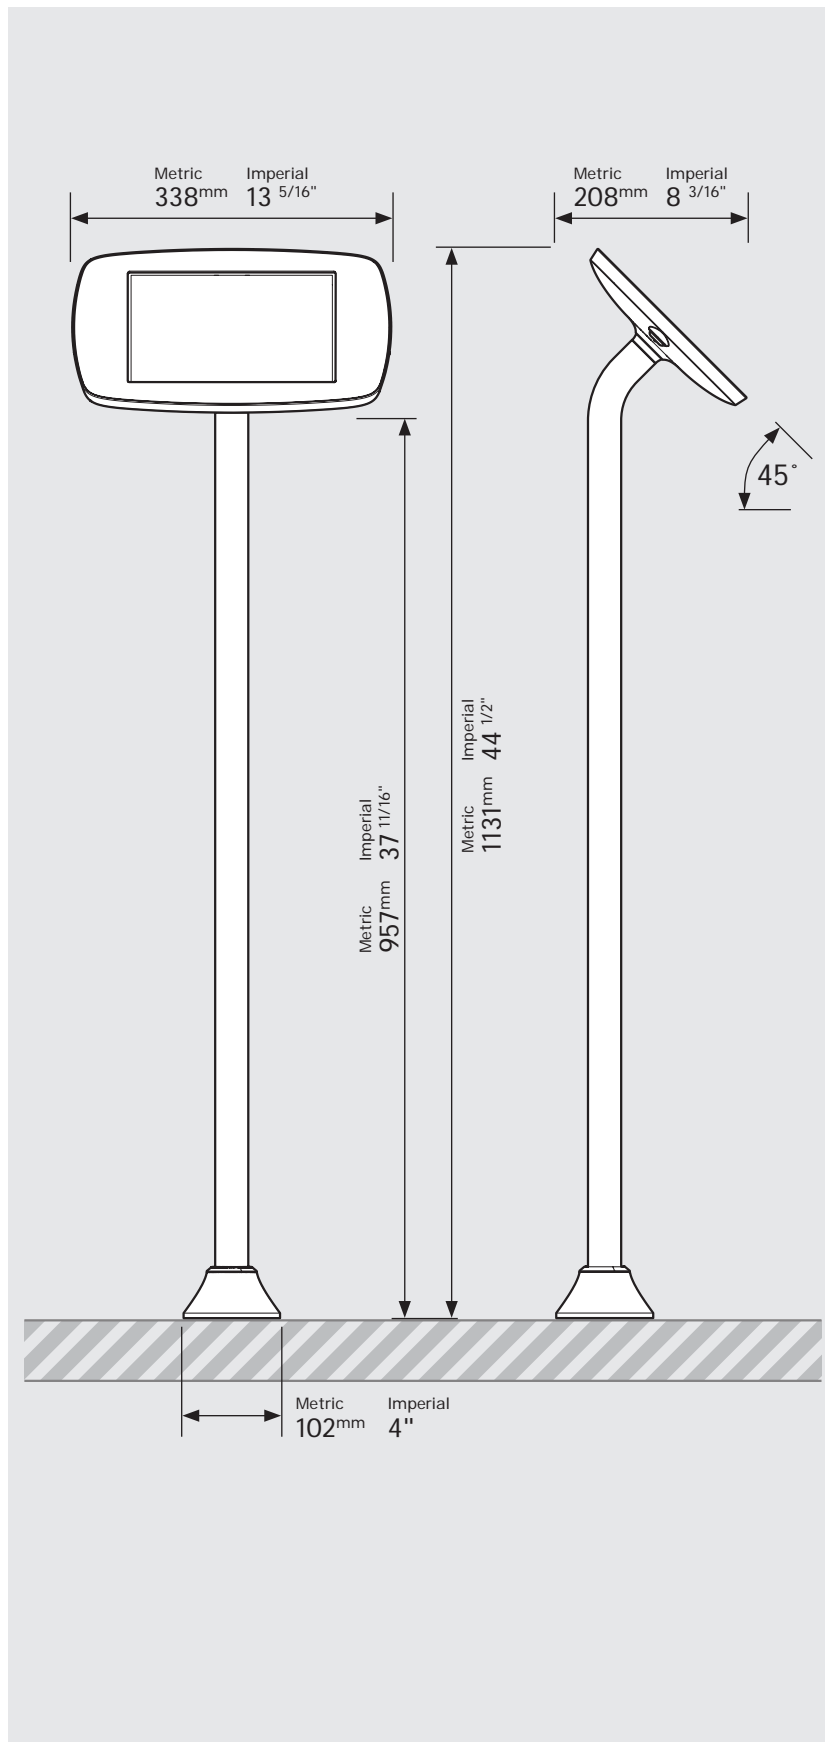

* Cable is not included for the Surface Pro 4 or Surface Pro 5 Tablets.

PRODUCT DATA SHEET - BOUNCEPAD FLOORSTANDING SLIM

bouncepad[®]

| | | | | |
|--------------|--------------------|-------------------|-------------------------|----------------|
| Case: | Arm: | Mounting: | Packaged weight: | Colour: |
| Mini | Floorstanding Slim | Fixing from Above | 6.91kg | White Black |

PRODUCT DATA SHEET - BOUNCEPAD FLOORSTANDING SLIM

bouncepad[®]

| | | | | |
|--------------|--------------------|-------------------|-------------------------|----------------|
| Case: | Arm: | Mounting: | Packaged weight: | Colour: |
| Midi | Floorstanding Slim | Fixing from Above | 7.09kg | White Black |

PRODUCT DATA SHEET - BOUNCEPAD FLOORSTANDING SLIM

bouncepad[®]

| | | | | |
|--------------|--------------------|-------------------|-------------------------|----------------|
| Case: | Arm: | Mounting: | Packaged weight: | Colour: |
| Maxi | Floorstanding Slim | Fixing from Above | 7.32kg | White Black |

PRODUCT DATA SHEET - BOUNCEPAD FLOORSTANDING SLIM

bouncepad[®]

| | | | | |
|--------------|--------------------|-------------------|-------------------------|----------------|
| Case: | Arm: | Mounting: | Packaged weight: | Colour: |
| Mega | Floorstanding Slim | Fixing from Above | 7.71kg | White Black |