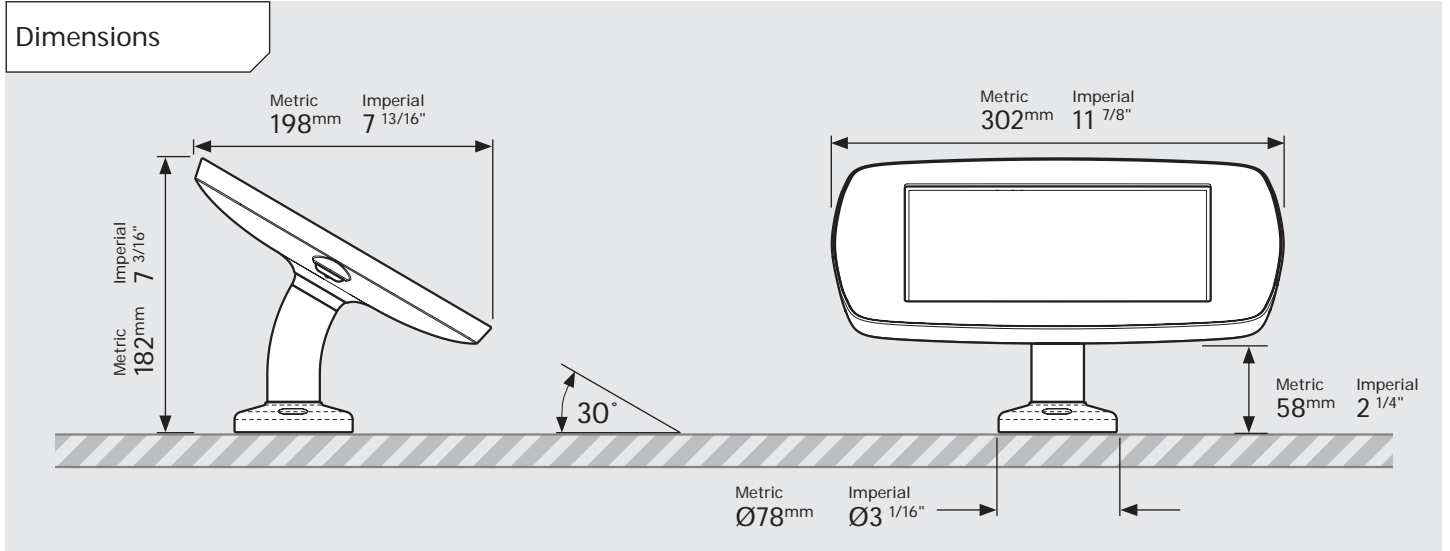

Dimensions

Parts in the Box

PRODUCT DATA SHEET - BOUNCEPAD SWIVEL DESK

bouncepad[®]

Case: Midi **Arm:** Desk **Mounting:** Freestanding Base **Packaged weight:** 3.8kg **Colour:** White
Black

PRODUCT DATA SHEET - BOUNCEPAD SWIVEL DESK

bouncepad[®]

Case: Maxi **Arm:** Desk **Mounting:** Freestanding Base **Packaged weight:** 4.0kg **Colour:** White
Black

PRODUCT DATA SHEET - BOUNCEPAD SWIVEL DESK

bouncepad[®]

Case: Mega Arm: Desk Mounting: Freestanding Base Packaged weight: 4.3kg Colour: White/Black

Silver Only

Compact Rotate Dimensions

Fixing from Below

Maximum Mounting surface thickness : Metric 25mm Imperial 1"

Fixing from Above

Minimum Mounting surface thickness : Metric 34mm Imperial 1 5/16"