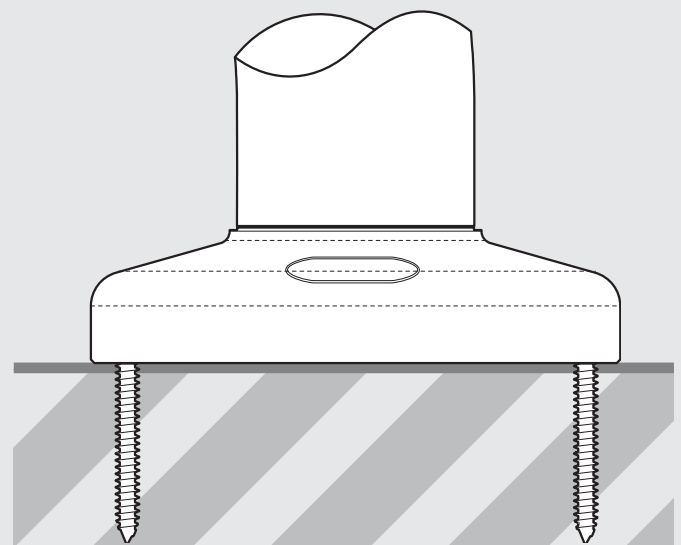

Silver Only

Compact Rotate Dimensions

Fixing from Below

Maximum Mounting surface thickness : Metric 25mm Imperial 1"

Fixing from Above

Minimum Mounting surface thickness : Metric 34mm Imperial 1 5/16"