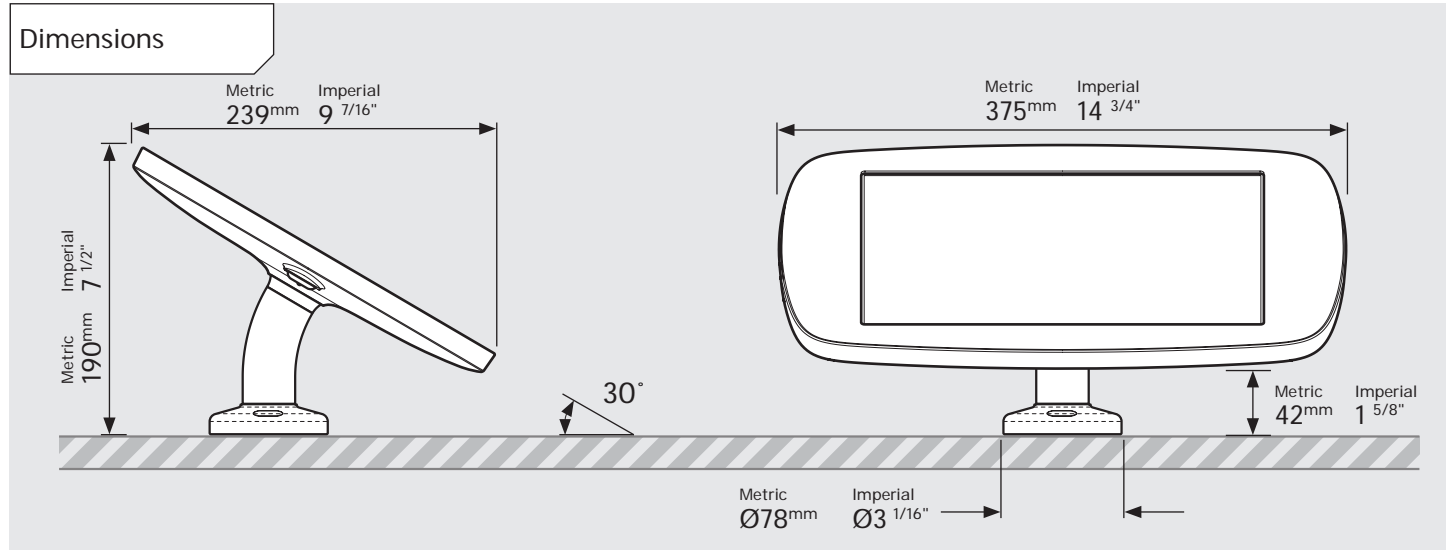

Dimensions

Parts in the Box

PRODUCT DATA SHEET - BOUNCEPAD SWIVEL DESK

bouncepad[®]

Case: Midi **Arm:** Desk **Mounting:** Freestanding Base **Packaged weight:** 3.8kg **Colour:** White
Black

PRODUCT DATA SHEET - BOUNCEPAD SWIVEL DESK

bouncepad[®]

Case: Maxi **Arm:** Desk **Mounting:** Freestanding Base **Packaged weight:** 4.0kg **Colour:** White
Black

PRODUCT DATA SHEET - BOUNCEPAD SWIVEL DESK

bouncepad[®]

Case: Mega Arm: Desk Mounting: Freestanding Base Packaged weight: 4.3kg Colour: White/Black

Silver Only

Compact Rotate Dimensions

Fixing from Below

Maximum Mounting surface thickness : Metric 25mm Imperial 1"

Fixing from Above

Minimum Mounting surface thickness : Metric 34mm Imperial 1 5/16"