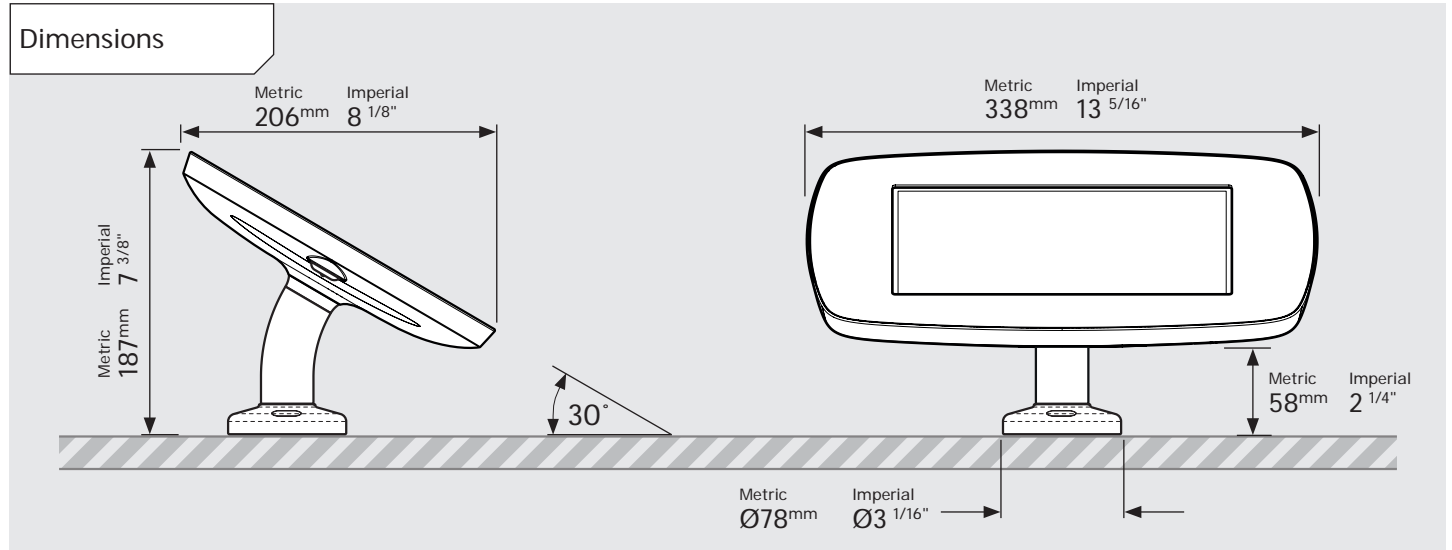

PRODUCT DATA SHEET - BOUNCEPAD SWIVEL DESK

bouncepad®

Case: Maxi   **Arm:** Desk   **Mounting:** Freestanding Base   **Packaged weight:** 4.0kg   **Colour:** White
Black