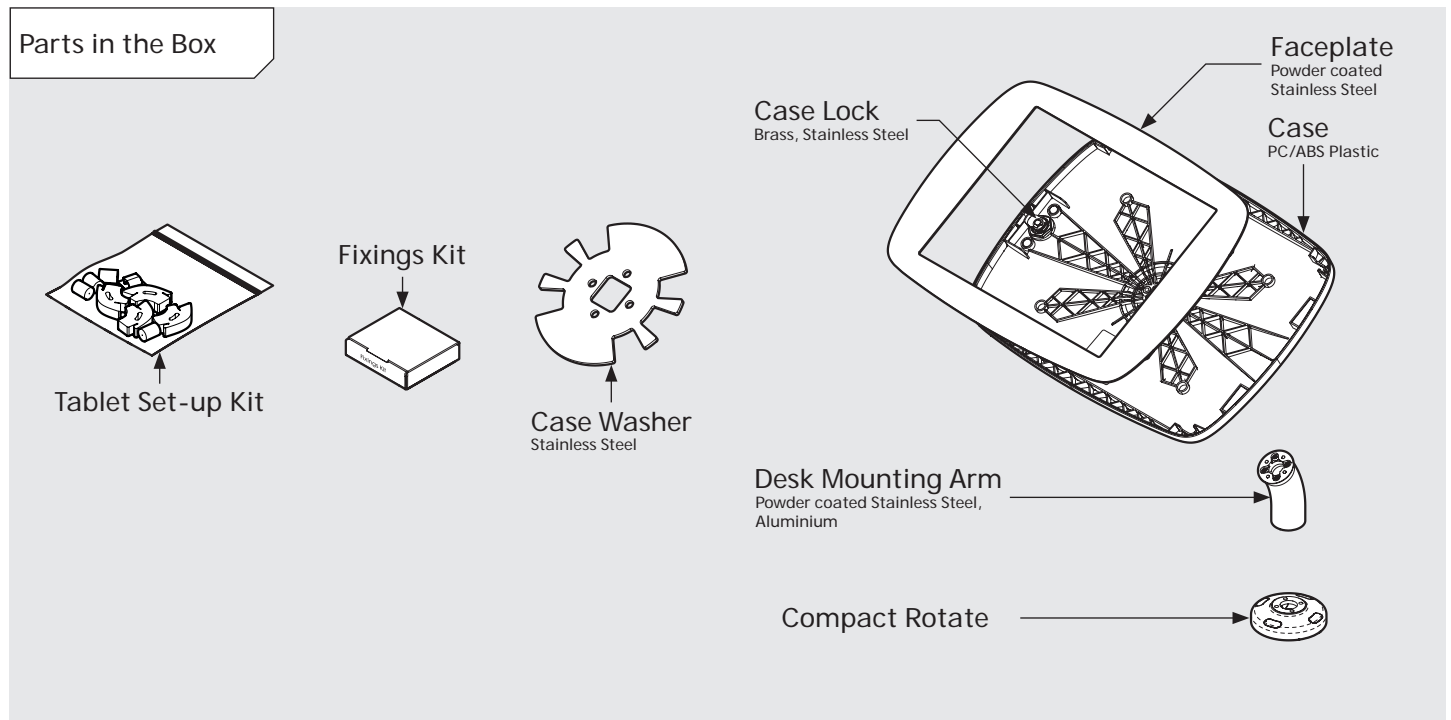

Dimensions

Parts in the Box

PRODUCT DATA SHEET - BOUNCEPAD SWIVEL DESK

bouncepad[®]

Case: Midi **Arm:** Desk **Mounting:** Freestanding Base **Packaged weight:** 3.8kg **Colour:** White
Black

PRODUCT DATA SHEET - BOUNCEPAD SWIVEL DESK

bouncepad[®]

Case: Maxi **Arm:** Desk **Mounting:** Freestanding Base **Packaged weight:** 4.0kg **Colour:** White
Black

PRODUCT DATA SHEET - BOUNCEPAD SWIVEL DESK

bouncepad[®]

Case: Mega Arm: Desk Mounting: Freestanding Base Packaged weight: 4.3kg Colour: White/Black