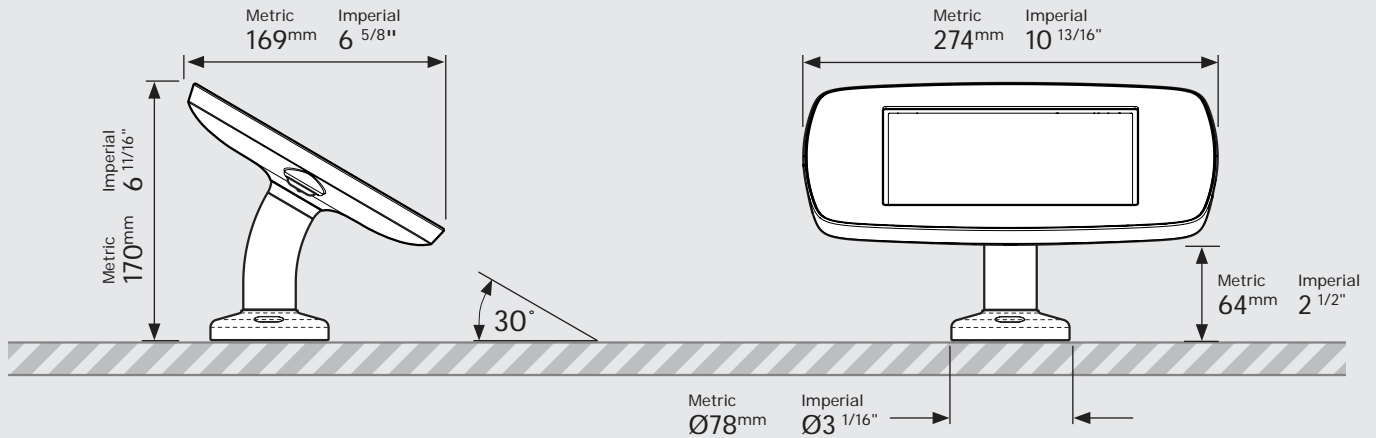

- iPad Pro 12.9" 1st Gen
- iPad Pro 12.9" 2nd Gen
- iPad Pro 12.9" 3rd Gen
- Microsoft Surface Pro 4
- Microsoft Surface Pro 5

PRODUCT DATA SHEET - BOUNCEPAD SWIVEL DESK

bouncepad[®]

Case: Mini **Arm:** Desk **Mounting:** Freestanding Base **Packaged weight:** 3.6kg **Colour:** White
Black

Dimensions

Parts in the Box

PRODUCT DATA SHEET - BOUNCEPAD SWIVEL DESK

bouncepad[®]

Case: Midi **Arm:** Desk **Mounting:** Freestanding Base **Packaged weight:** 3.8kg **Colour:** White
Black

PRODUCT DATA SHEET - BOUNCEPAD SWIVEL DESK

bouncepad[®]

Case: Maxi **Arm:** Desk **Mounting:** Freestanding Base **Packaged weight:** 4.0kg **Colour:** White
Black

PRODUCT DATA SHEET - BOUNCEPAD SWIVEL DESK

bouncepad[®]

Case: Mega Arm: Desk Mounting: Freestanding Base Packaged weight: 4.3kg Colour: White/Black

Silver Only

Compact Rotate Dimensions

Fixing from Below

Maximum Mounting surface thickness : Metric 25mm Imperial 1"

Fixing from Above

Minimum Mounting surface thickness : Metric 34mm Imperial 1 5/16"