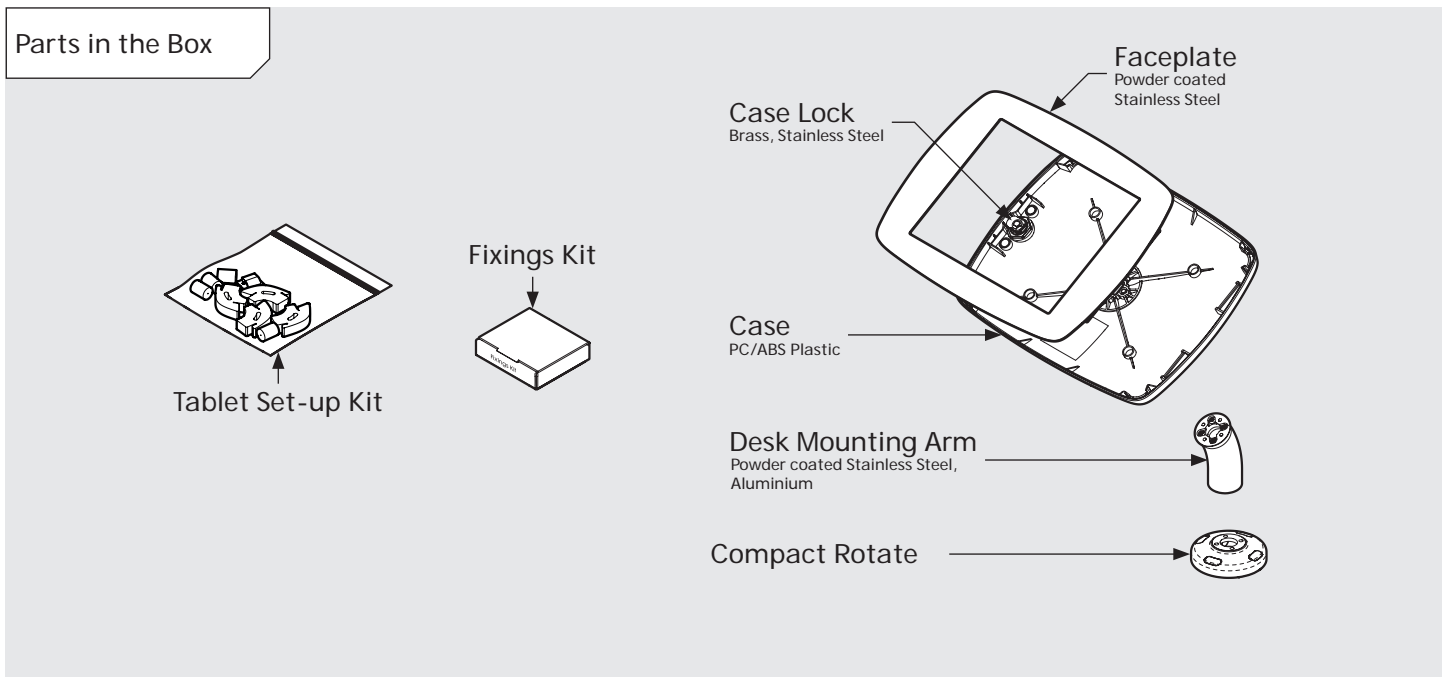

Dimensions

Parts in the Box

PRODUCT DATA SHEET - BOUNCEPAD SWIVEL DESK

bouncepad[®]

Case: Midi **Arm:** Desk **Mounting:** Freestanding Base **Packaged weight:** 3.8kg **Colour:** White
Black

PRODUCT DATA SHEET - BOUNCEPAD SWIVEL DESK

bouncepad[®]

Case: Maxi **Arm:** Desk **Mounting:** Freestanding Base **Packaged weight:** 4.0kg **Colour:** White
Black

PRODUCT DATA SHEET - BOUNCEPAD SWIVEL DESK

bouncepad[®]

Case: Mega Arm: Desk Mounting: Freestanding Base Packaged weight: 4.3kg Colour: White/Black