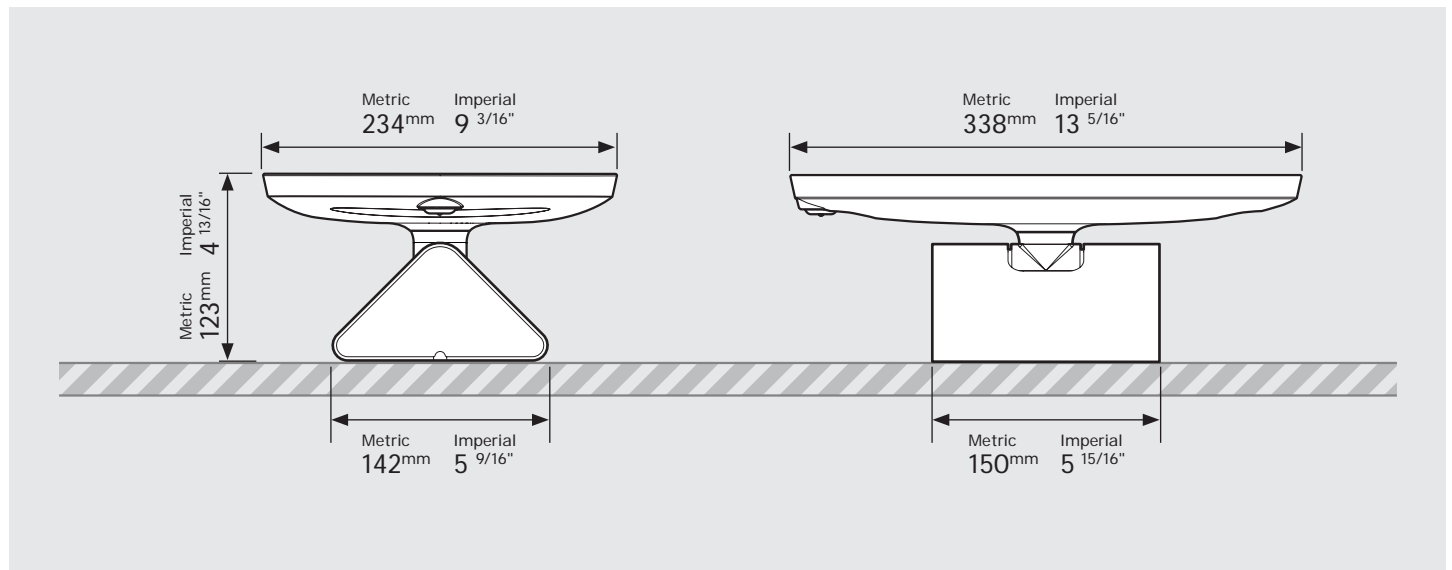

PRODUCT DATA SHEET - BOUNCEPAD FLIP

bouncepad®

Case:	Arm:	Mounting:	Packaged weight:	Colour:
Maxi	Flip	Not Applicable	3.27kg	White Black