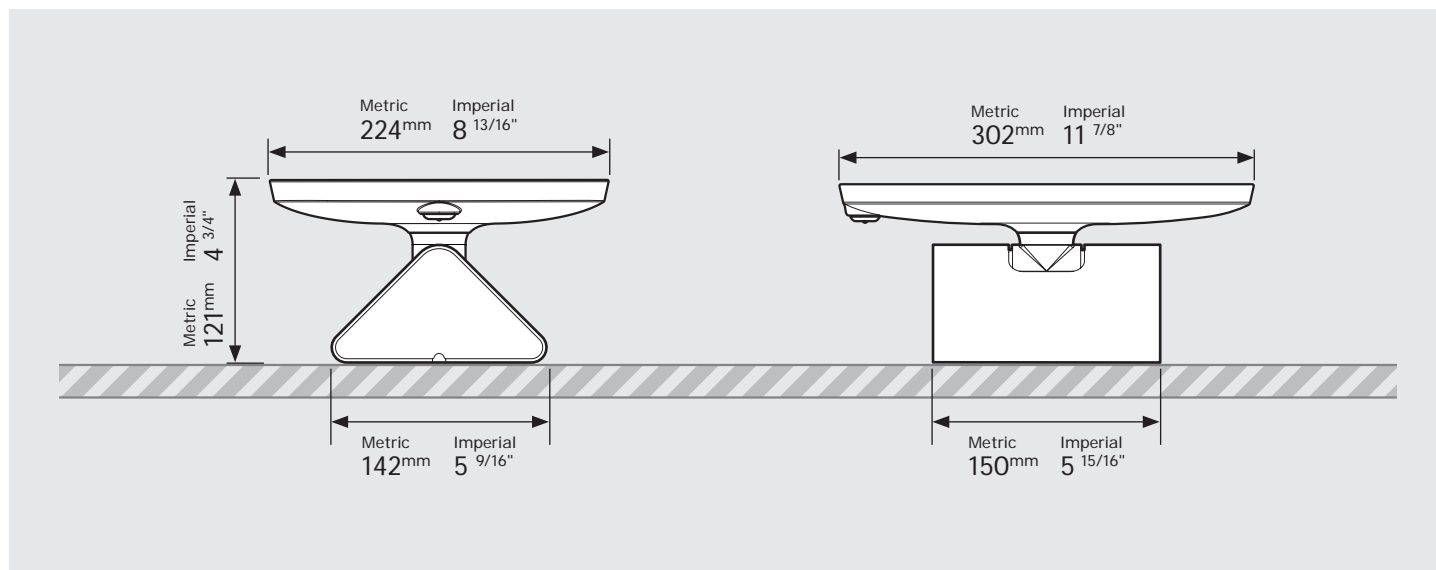

PRODUCT DATA SHEET - BOUNCEPAD FLIP

bouncepad®

Case:	Arm:	Mounting:	Packaged weight:	Colour:
Midi	Flip	Not Applicable	3.04kg	White Black