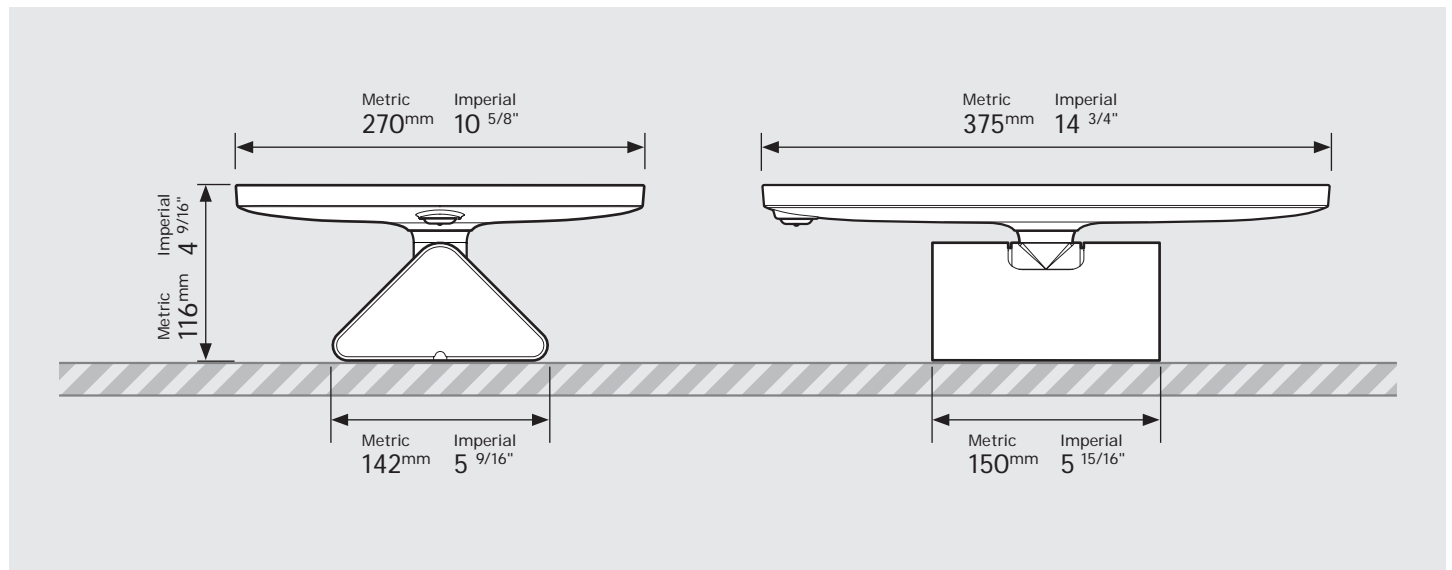

PRODUCT DATA SHEET - BOUNCEPAD FLIP

bouncepad®

Case:	Arm:	Mounting:	Packaged weight:	Colour:
Mega	Flip	Not Applicable	3.4kg	White Black