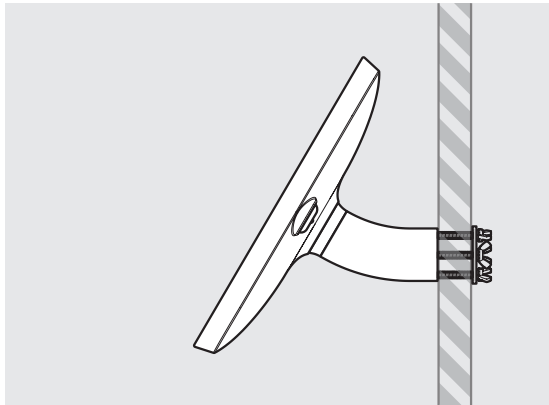

Midi Case supported devices:

- iPad 6th Gen
- iPad 5th Gen
- iPad 4th Gen
- iPad 3rd Gen
- iPad Pro 9.7
- iPad Air 1
- iPad Air 2
- Samsung Tab S2 9.7
- Samsung Tab S3 9.7
- Samsung Tab A 9.7