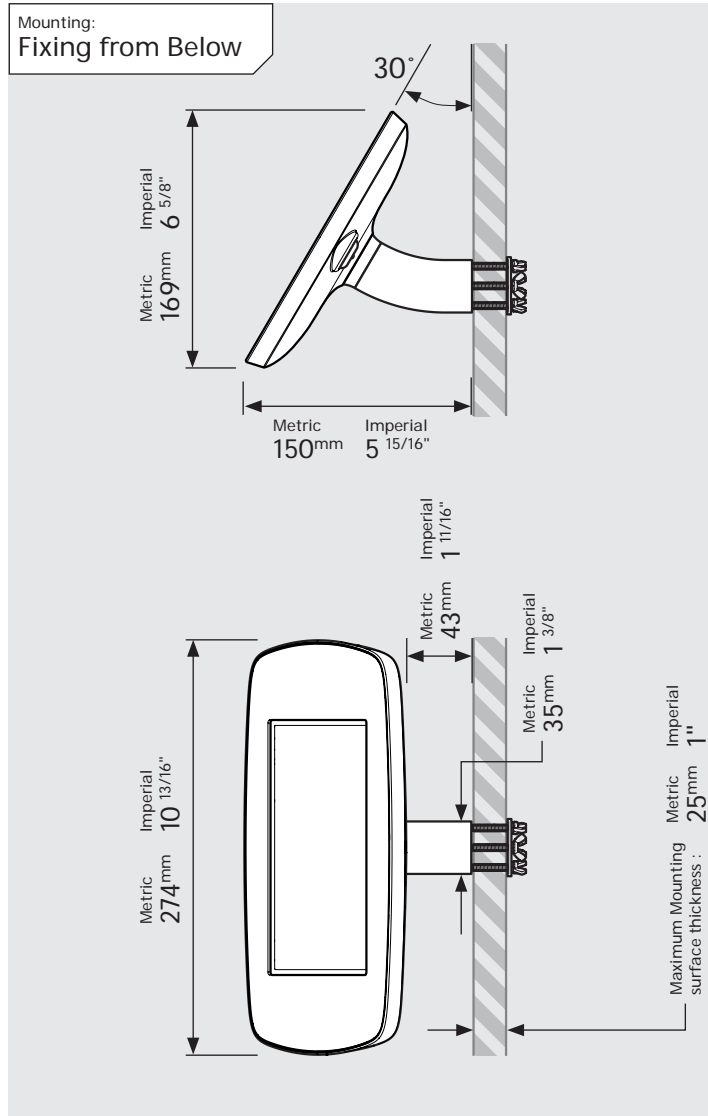

- iPad Pro 12.9" 1st Gen
- iPad Pro 12.9" 2nd Gen
- iPad Pro 12.9" 3rd Gen
- Microsoft Surface Pro 4
- Microsoft Surface Pro 5

PRODUCT DATA SHEET - BOUNCEPAD WALLMOUNT

bouncepad®

Case: Mini Arm: Wallmount Mounting: Fixing from Below
 Fixing from Above Packaged weight: 1.66kg Colour: White
 Black

Case:	Arm:	Mounting:	Packaged weight:	Colour:
Maxi	Wallmount	Fixing from Below	2.07kg	White Black
		Fixing from Above		

PRODUCT DATA SHEET - BOUNCEPAD WALLMOUNT

Case: Mega
Arm: Wallmount
Mounting: Fixing from Below
 Fixing from Above
Packaged weight: 2.46kg
Colour: White
 Black