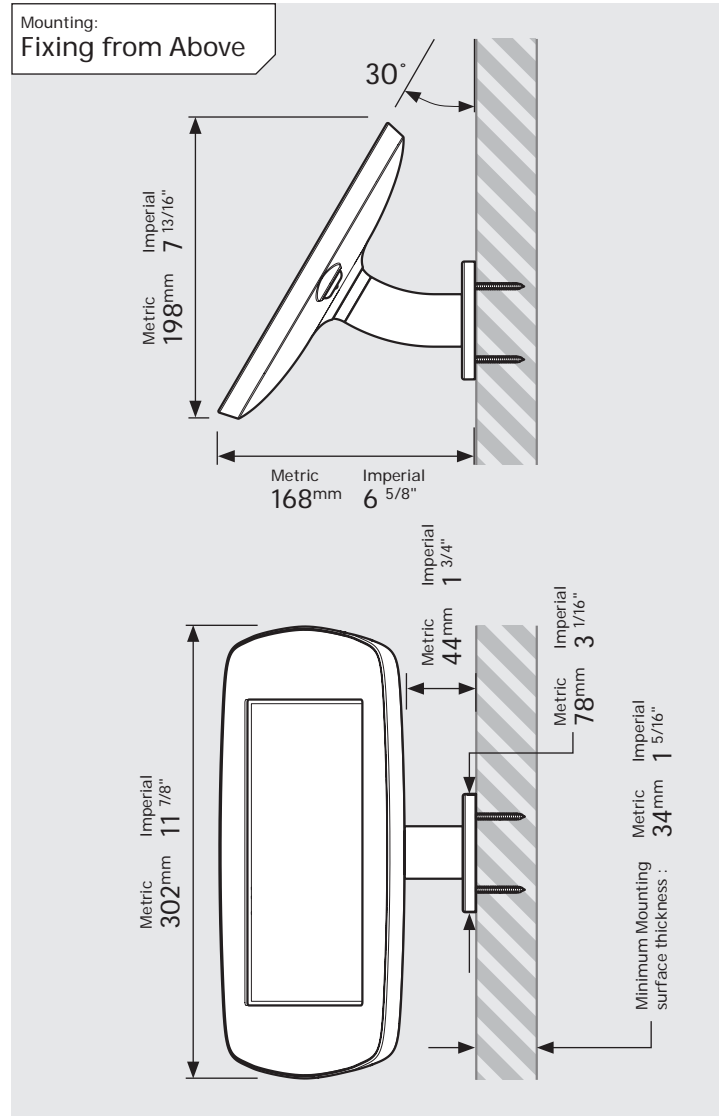

- iPad Pro 12.9" 1st Gen
- iPad Pro 12.9" 2nd Gen
- iPad Pro 12.9" 3rd Gen
- Microsoft Surface Pro 4
- Microsoft Surface Pro 5

PRODUCT DATA SHEET - BOUNCEPAD WALLMOUNT

bouncepad®

Case: Mini Arm: Wallmount Mounting: Fixing from Below
 Fixing from Above Packaged weight: 1.66kg Colour: White
 Black

PRODUCT DATA SHEET - BOUNCEPAD WALLMOUNT

bouncepad®

Case: Midi Arm: Wallmount Mounting: Fixing from Below
 Fixing from Above Packaged weight: 1.84kg Colour: White
 Black

PRODUCT DATA SHEET - BOUNCEPAD WALLMOUNT

Case:	Arm:	Mounting:	Packaged weight:	Colour:
Maxi	Wallmount	Fixing from Below	2.07kg	White Black
		Fixing from Above		

PRODUCT DATA SHEET - BOUNCEPAD WALLMOUNT

Case: Mega
Arm: Wallmount
Mounting: Fixing from Below
 Fixing from Above
Packaged weight: 2.46kg
Colour: White
 Black