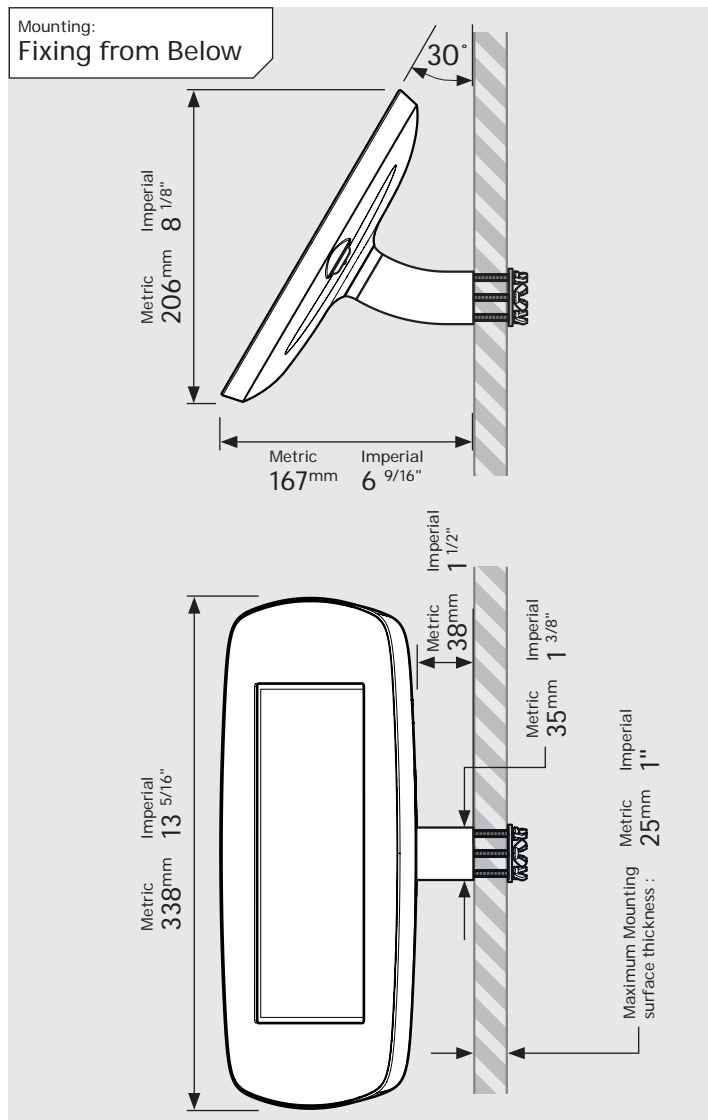

- iPad Pro 12.9" 1st Gen
- iPad Pro 12.9" 2nd Gen
- iPad Pro 12.9" 3rd Gen
- Microsoft Surface Pro 4
- Microsoft Surface Pro 5

PRODUCT DATA SHEET - BOUNCEPAD WALLMOUNT

bouncepad®

Case: Mini Arm: Wallmount Mounting: Fixing from Below
 Fixing from Above Packaged weight: 1.66kg Colour: White
 Black

PRODUCT DATA SHEET - BOUNCEPAD WALLMOUNT

bouncepad®

Case: Midi Arm: Wallmount Mounting: Fixing from Below
 Fixing from Above Packaged weight: 1.84kg Colour: White
 Black

PRODUCT DATA SHEET - BOUNCEPAD WALLMOUNT

Case:	Arm:	Mounting:	Packaged weight:	Colour:
Maxi	Wallmount	Fixing from Below	2.07kg	White Black
		Fixing from Above		

PRODUCT DATA SHEET - BOUNCEPAD WALLMOUNT

Case: Mega
Arm: Wallmount
Mounting: Fixing from Below
 Fixing from Above
Packaged weight: 2.46kg
Colour: White
 Black