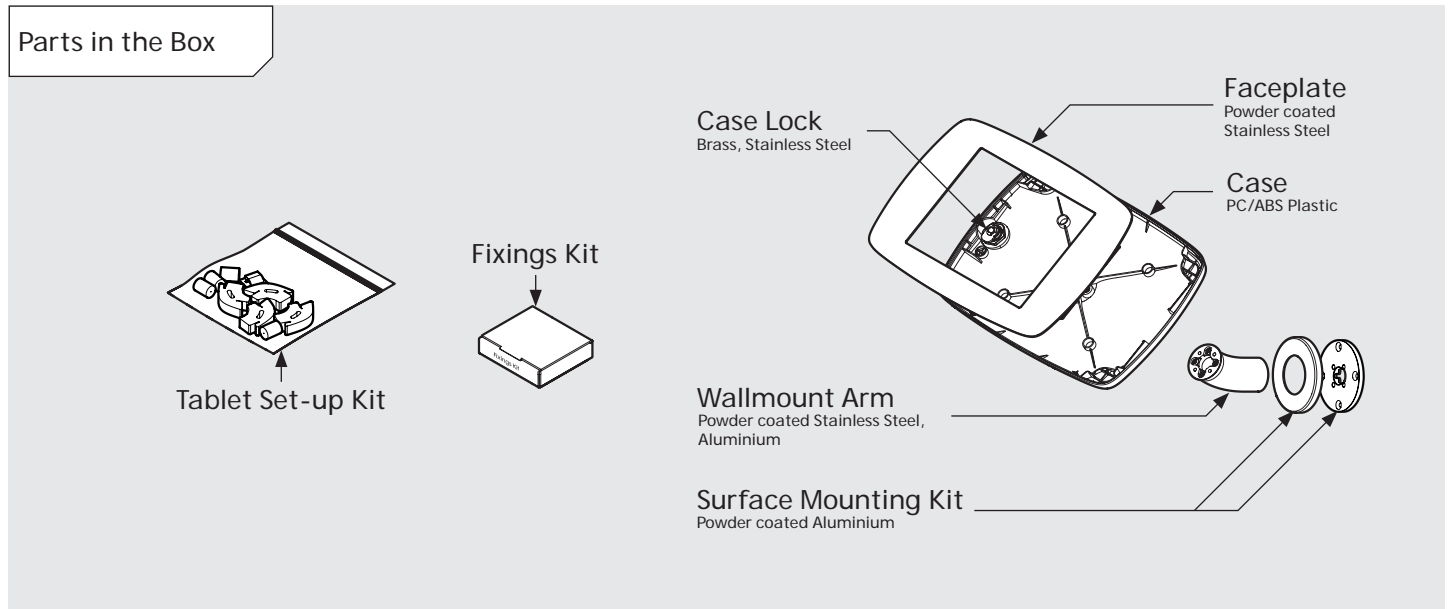

- iPad Pro 12.9" 1st Gen
- iPad Pro 12.9" 2nd Gen
- iPad Pro 12.9" 3rd Gen
- Microsoft Surface Pro 4
- Microsoft Surface Pro 5

PRODUCT DATA SHEET - BOUNCEPAD WALLMOUNT

bouncepad®

Case: Mini Arm: Wallmount Mounting: Fixing from Below
 Fixing from Above Packaged weight: 1.66kg Colour: White
 Black