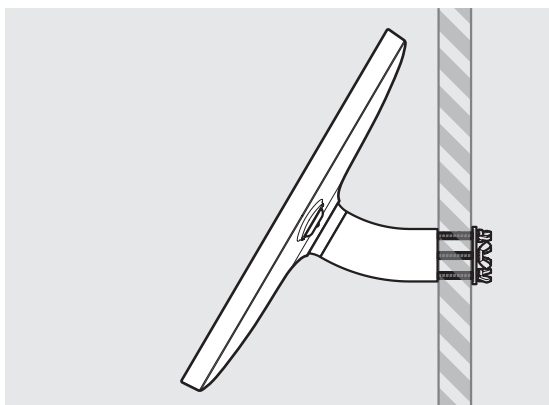

Mega Case supported devices:

- iPad Pro 12.9" 1st Gen
- iPad Pro 12.9" 2nd Gen
- iPad Pro 12.9" 3rd Gen
- Microsoft Surface Pro 4
- Microsoft Surface Pro 5