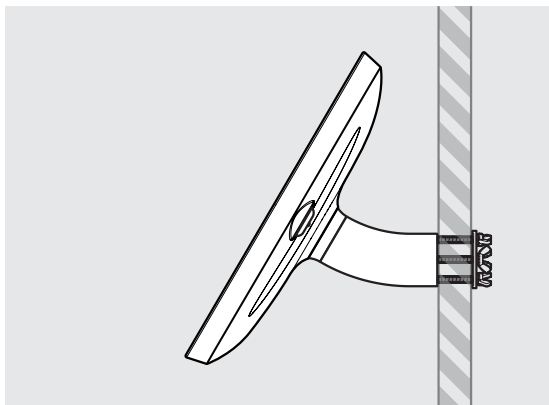

Maxi Case supported devices:

- iPad Pro 10.5
- iPad Pro 11.0
- iPad Air (2019)
- Samsung Tab A6 10.1
- Samsung Tab A 10.1
- Samsung Tab A 10.5
- Samsung Tab 4 10.1
- Microsoft Surface Go