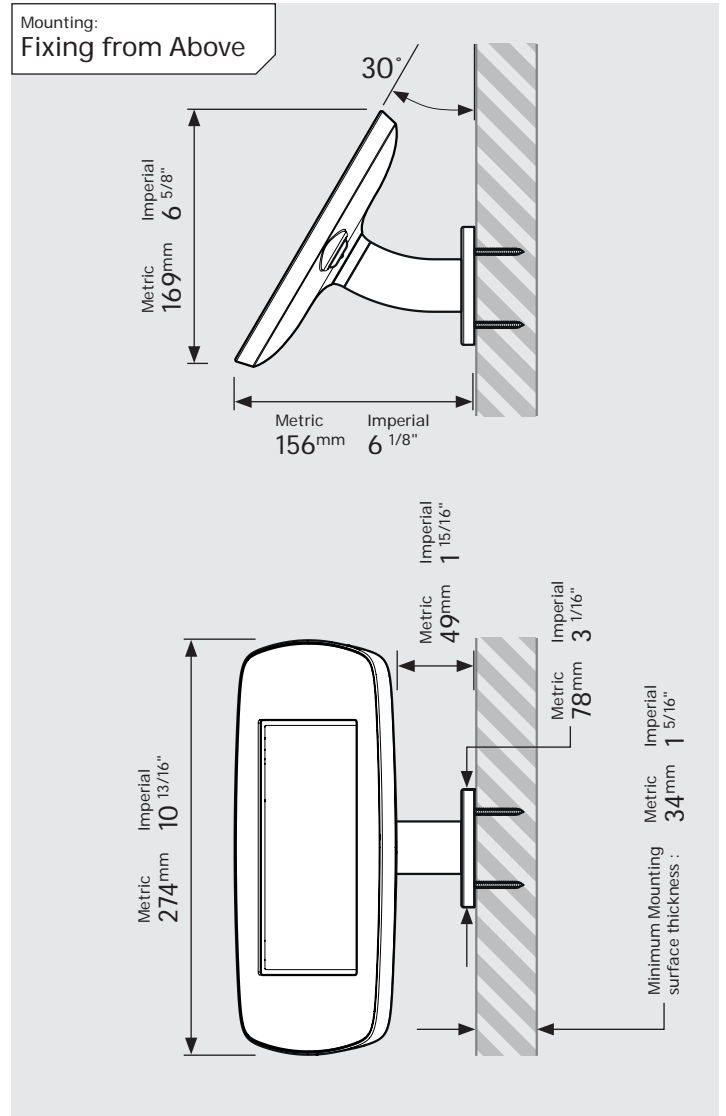

- iPad Pro 12.9" 1st Gen
- iPad Pro 12.9" 2nd Gen
- iPad Pro 12.9" 3rd Gen
- Microsoft Surface Pro 4
- Microsoft Surface Pro 5

PRODUCT DATA SHEET - BOUNCEPAD WALLMOUNT

bouncepad®

Case: Mini Arm: Wallmount Mounting: Fixing from Below
 Fixing from Above Packaged weight: 1.66kg Colour: White
 Black

Case:	Arm:	Mounting:	Packaged weight:	Colour:
Maxi	Wallmount	Fixing from Below	2.07kg	White Black
		Fixing from Above		

PRODUCT DATA SHEET - BOUNCEPAD WALLMOUNT

Case: Mega
Arm: Wallmount
Mounting: Fixing from Below
 Fixing from Above
Packaged weight: 2.46kg
Colour: White
 Black