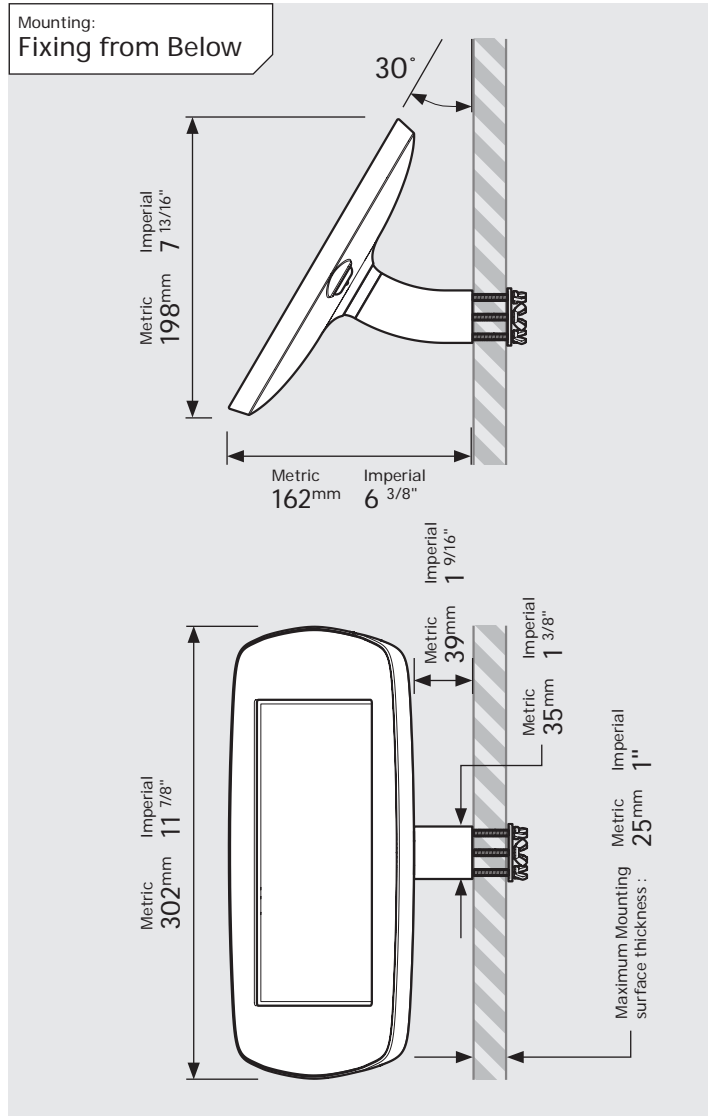

- iPad Pro 12.9" 1st Gen
- iPad Pro 12.9" 2nd Gen
- iPad Pro 12.9" 3rd Gen
- Microsoft Surface Pro 4
- Microsoft Surface Pro 5

PRODUCT DATA SHEET - BOUNCEPAD WALLMOUNT

bouncepad®

Case: Mini Arm: Wallmount Mounting: Fixing from Below
 Fixing from Above Packaged weight: 1.66kg Colour: White
 Black

PRODUCT DATA SHEET - BOUNCEPAD WALLMOUNT

bouncepad®

Case: Midi Arm: Wallmount Mounting: Fixing from Below
 Fixing from Above Packaged weight: 1.84kg Colour: White
 Black

PRODUCT DATA SHEET - BOUNCEPAD WALLMOUNT

Case:	Arm:	Mounting:	Packaged weight:	Colour:
Maxi	Wallmount	Fixing from Below	2.07kg	White Black
		Fixing from Above		

PRODUCT DATA SHEET - BOUNCEPAD WALLMOUNT

Case: Mega
Arm: Wallmount
Mounting: Fixing from Below
 Fixing from Above
Packaged weight: 2.46kg
Colour: White
 Black