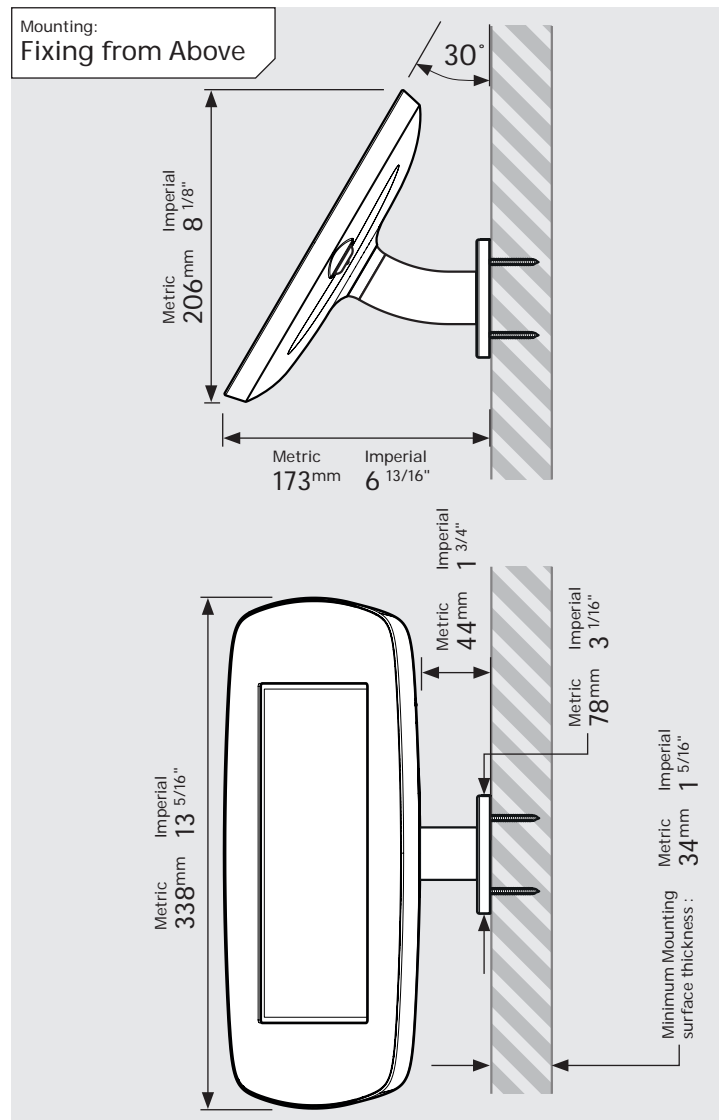

- iPad Pro 12.9" 1st Gen
- iPad Pro 12.9" 2nd Gen
- iPad Pro 12.9" 3rd Gen
- Microsoft Surface Pro 4
- Microsoft Surface Pro 5

PRODUCT DATA SHEET - BOUNCEPAD WALLMOUNT

bouncepad®

Case: Mini Arm: Wallmount Mounting: Fixing from Below
 Fixing from Above Packaged weight: 1.66kg Colour: White
 Black

PRODUCT DATA SHEET - BOUNCEPAD WALLMOUNT

bouncepad®

Case: Midi Arm: Wallmount Mounting: Fixing from Below
 Fixing from Above Packaged weight: 1.84kg Colour: White
 Black

PRODUCT DATA SHEET - BOUNCEPAD WALLMOUNT

Case:	Arm:	Mounting:	Packaged weight:	Colour:
Maxi	Wallmount	Fixing from Below	2.07kg	White Black
		Fixing from Above		

PRODUCT DATA SHEET - BOUNCEPAD WALLMOUNT

Case: Mega
Arm: Wallmount
Mounting: Fixing from Below
 Fixing from Above
Packaged weight: 2.46kg
Colour: White
 Black