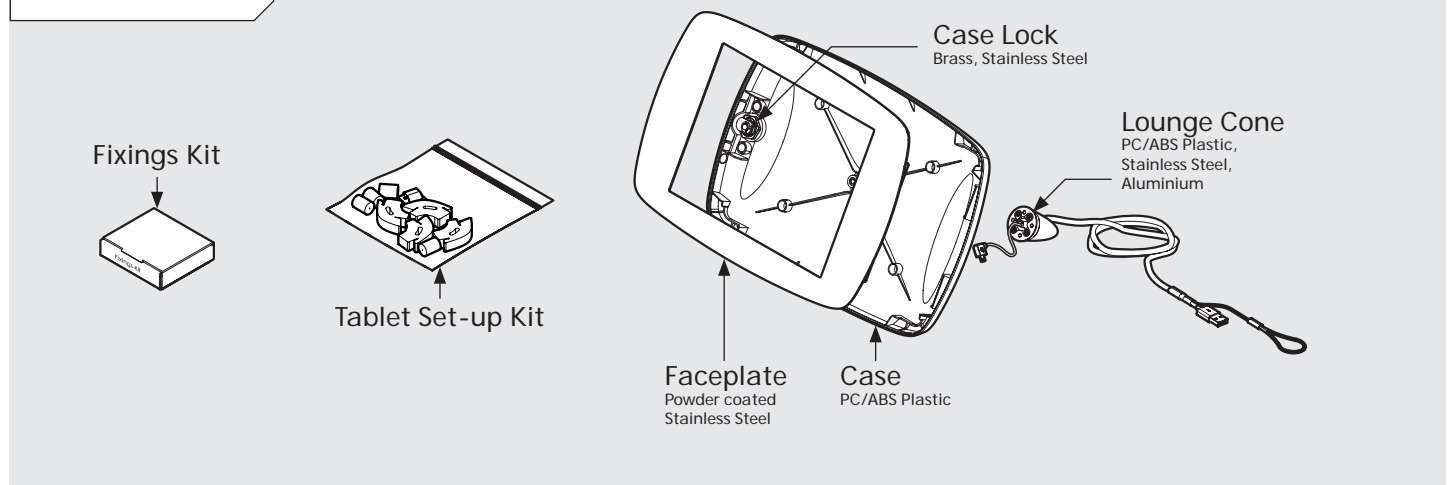

PRODUCT DATA SHEET - BOUNCEPAD LOUNGE

bouncepad[®]

Case:	Arm:	Mounting:	Packaged weight:	Colour:
Mini	Lounge	Not Applicable	1.44kg	White Black

Parts in the Box

PRODUCT DATA SHEET - BOUNCEPAD LOUNGE

bouncepad[®]

Case:	Arm:	Mounting:	Packaged weight:	Colour:
Midi	Lounge	Not Applicable	1.62kg	White Black

Parts in the Box

PRODUCT DATA SHEET - BOUNCEPAD LOUNGE

bouncepad[®]

Case:	Arm:	Mounting:	Packaged weight:	Colour:
Maxi	Lounge	Not Applicable	1.85kg	White Black

Parts in the Box

PRODUCT DATA SHEET - BOUNCEPAD LOUNGE

bouncepad[®]

Case:	Arm:	Mounting:	Packaged weight:	Colour:
Mega	Lounge	Not Applicable	2.24kg	White Black