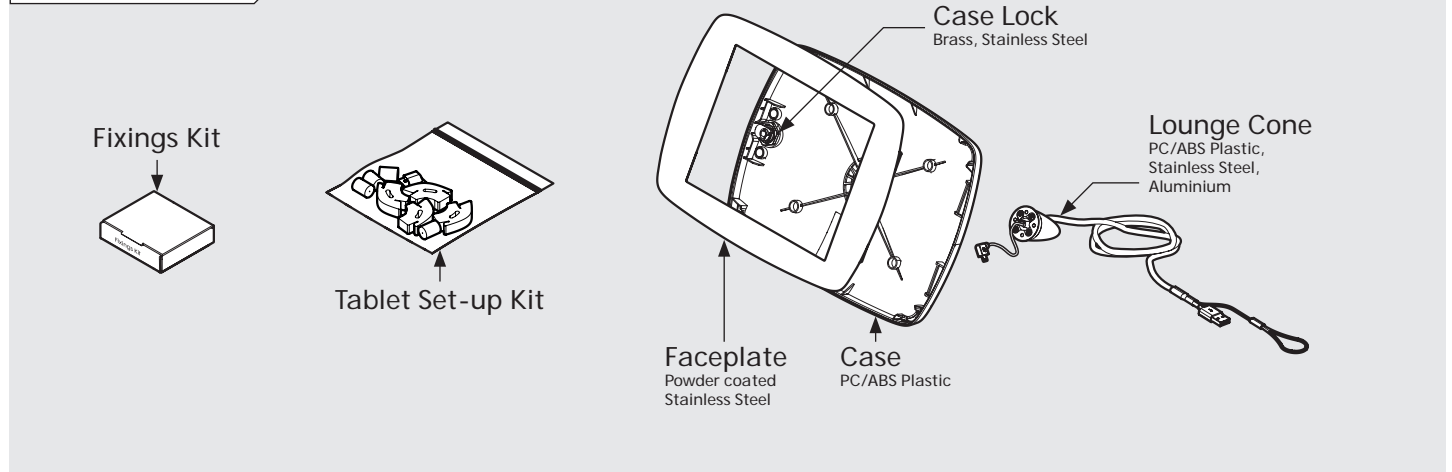

PRODUCT DATA SHEET - BOUNCEPAD LOUNGE

bouncepad[®]

Case:	Arm:	Mounting:	Packaged weight:	Colour:
Mini	Lounge	Not Applicable	1.44kg	White Black

Parts in the Box

PRODUCT DATA SHEET - BOUNCEPAD LOUNGE

bouncepad[®]

Case:	Arm:	Mounting:	Packaged weight:	Colour:
Midi	Lounge	Not Applicable	1.62kg	White Black

Parts in the Box

PRODUCT DATA SHEET - BOUNCEPAD LOUNGE

bouncepad[®]

Case:	Arm:	Mounting:	Packaged weight:	Colour:
Maxi	Lounge	Not Applicable	1.85kg	White Black