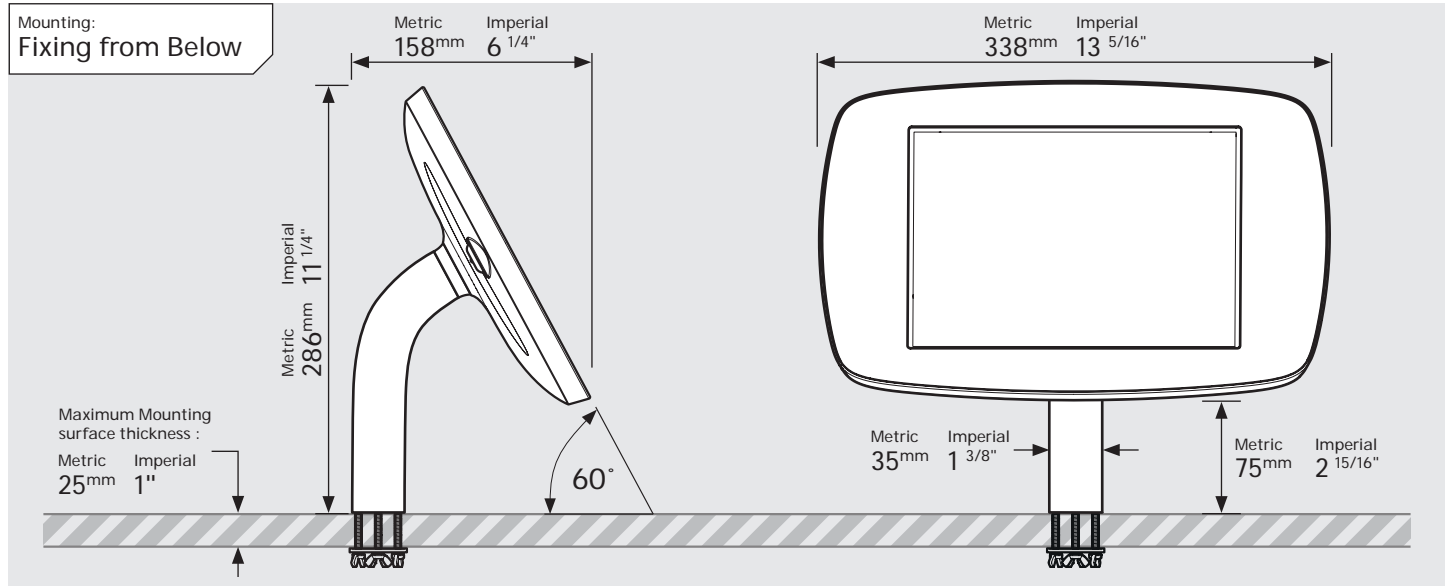

PRODUCT DATA SHEET - BOUNCEPAD STATIC60

bouncepad[®]

Case:	Arm:	Mounting:	Packaged weight:	Colour:
Midi	Static60	Fixing from Below	1.89kg	White Black
		Fixing from Above		

PRODUCT DATA SHEET - BOUNCEPAD STATIC60

bouncepad[®]

Case: Maxi Arm: Static60 Mounting: Fixing from Below Packaged weight: 2.12kg Colour: White
Black
Fixing from Above

PRODUCT DATA SHEET - BOUNCEPAD STATIC60

bouncepad[®]

Case: Mega Arm: Static60 Mounting: Fixing from Below Packaged weight: 2.51kg Colour: White
Black

Fixing from Above