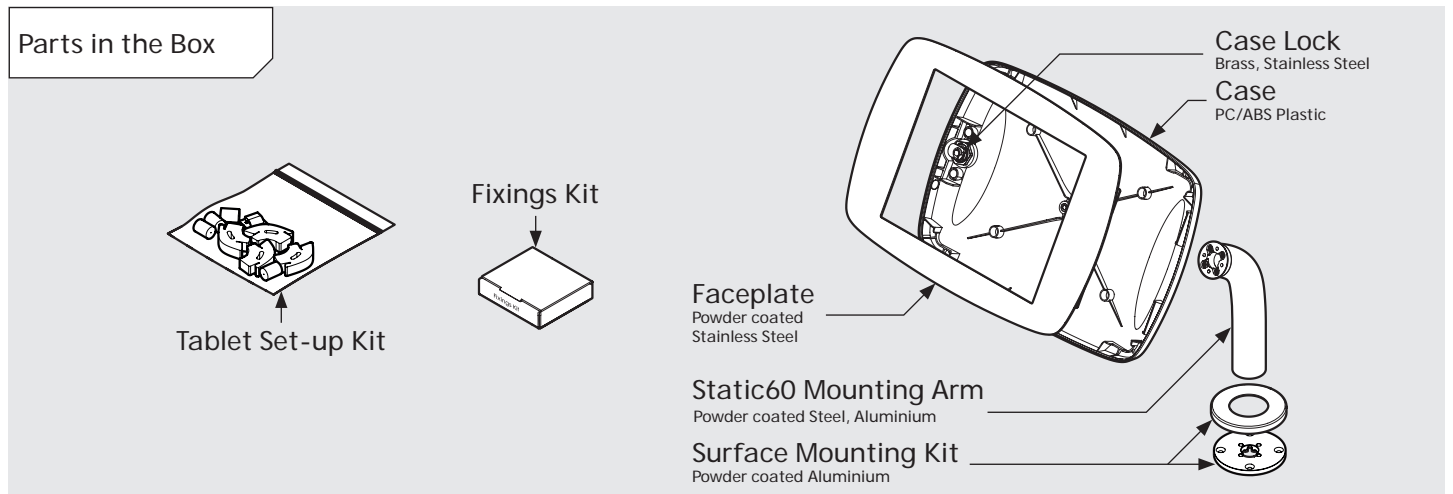

PRODUCT DATA SHEET - BOUNCEPAD STATIC60

bouncepad[®]

Case:	Arm:	Mounting:	Packaged weight:	Colour:
Midi	Static60	Fixing from Below	1.89kg	White Black
		Fixing from Above		

PRODUCT DATA SHEET - BOUNCEPAD STATIC60

bouncepad[®]

Case: Maxi Arm: Static60 Mounting: Fixing from Below Packaged weight: 2.12kg Colour: White
Black
Fixing from Above

PRODUCT DATA SHEET - BOUNCEPAD STATIC60

bouncepad[®]

Case: Mega Arm: Static60 Mounting: Fixing from Below Packaged weight: 2.51kg Colour: White
Black