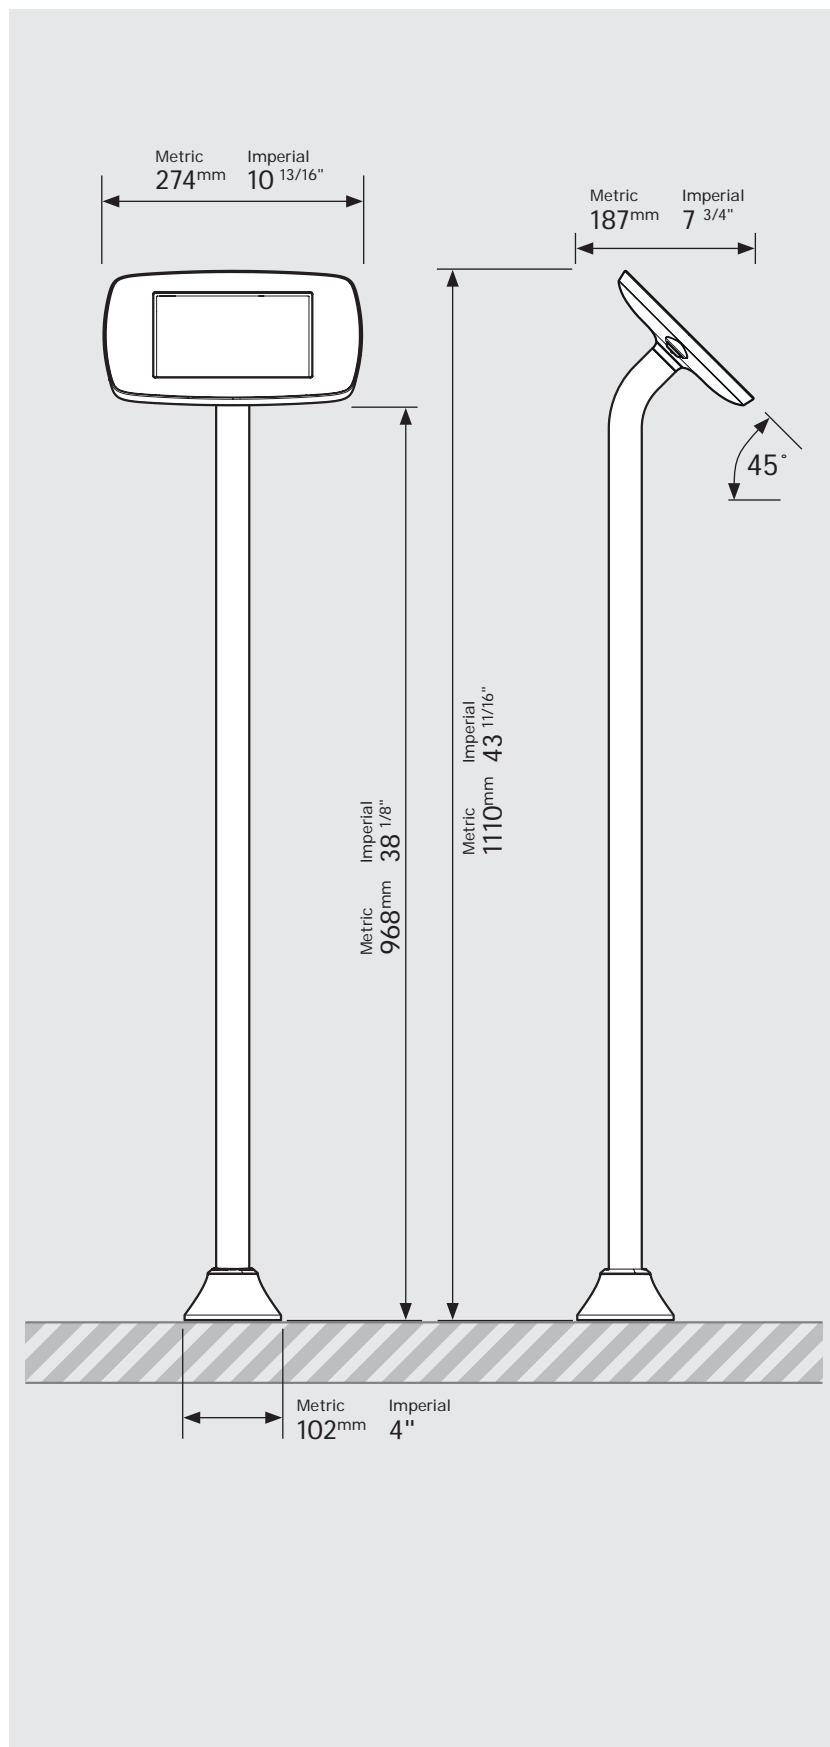

# PRODUCT DATA SHEET - FLOORSTANDING SLIM (MINI CASE)

**bouncepad®**

|              |                    |                   |                         |                |
|--------------|--------------------|-------------------|-------------------------|----------------|
| <b>Case:</b> | <b>Arm:</b>        | <b>Mounting:</b>  | <b>Packaged weight:</b> | <b>Colour:</b> |
| Mini         | Floorstanding Slim | Fixing from Above | 6.91kg                  | White<br>Black |

## Parts in the Box

# PRODUCT DATA SHEET - FLOORSTANDING SLIM (MIDI CASE)

**bouncepad**<sup>®</sup>

|              |                    |                   |                         |                |
|--------------|--------------------|-------------------|-------------------------|----------------|
| <b>Case:</b> | <b>Arm:</b>        | <b>Mounting:</b>  | <b>Packaged weight:</b> | <b>Colour:</b> |
| Midi         | Floorstanding Slim | Fixing from Above | 7.09kg                  | White<br>Black |

# PRODUCT DATA SHEET - FLOORSTANDING SLIM (MAXI CASE)

**bouncepad**<sup>®</sup>

|              |                    |                   |                         |                |
|--------------|--------------------|-------------------|-------------------------|----------------|
| <b>Case:</b> | <b>Arm:</b>        | <b>Mounting:</b>  | <b>Packaged weight:</b> | <b>Colour:</b> |
| Maxi         | Floorstanding Slim | Fixing from Above | 7.32kg                  | White<br>Black |