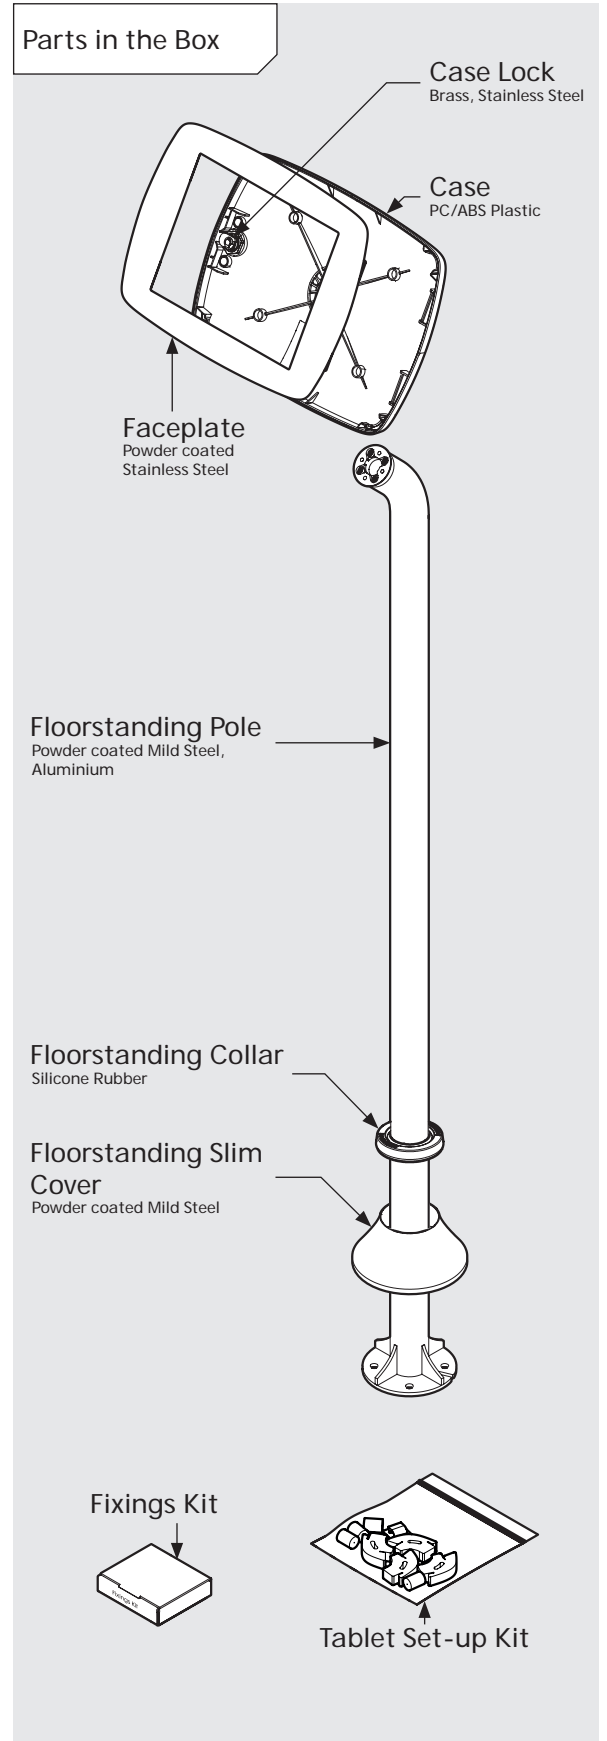

# PRODUCT DATA SHEET - FLOORSTANDING SLIM (MINI CASE)

**bouncepad®**

|              |                    |                   |                         |                |
|--------------|--------------------|-------------------|-------------------------|----------------|
| <b>Case:</b> | <b>Arm:</b>        | <b>Mounting:</b>  | <b>Packaged weight:</b> | <b>Colour:</b> |
| Mini         | Floorstanding Slim | Fixing from Above | 6.91kg                  | White<br>Black |

## Parts in the Box

# PRODUCT DATA SHEET - FLOORSTANDING SLIM (MIDI CASE)

**bouncepad**<sup>®</sup>

|              |                    |                   |                         |                |
|--------------|--------------------|-------------------|-------------------------|----------------|
| <b>Case:</b> | <b>Arm:</b>        | <b>Mounting:</b>  | <b>Packaged weight:</b> | <b>Colour:</b> |
| Midi         | Floorstanding Slim | Fixing from Above | 7.09kg                  | White<br>Black |

# PRODUCT DATA SHEET - FLOORSTANDING SLIM (MAXI CASE)

**bouncepad**<sup>®</sup>

|              |                    |                   |                         |                |
|--------------|--------------------|-------------------|-------------------------|----------------|
| <b>Case:</b> | <b>Arm:</b>        | <b>Mounting:</b>  | <b>Packaged weight:</b> | <b>Colour:</b> |
| Maxi         | Floorstanding Slim | Fixing from Above | 7.32kg                  | White<br>Black |