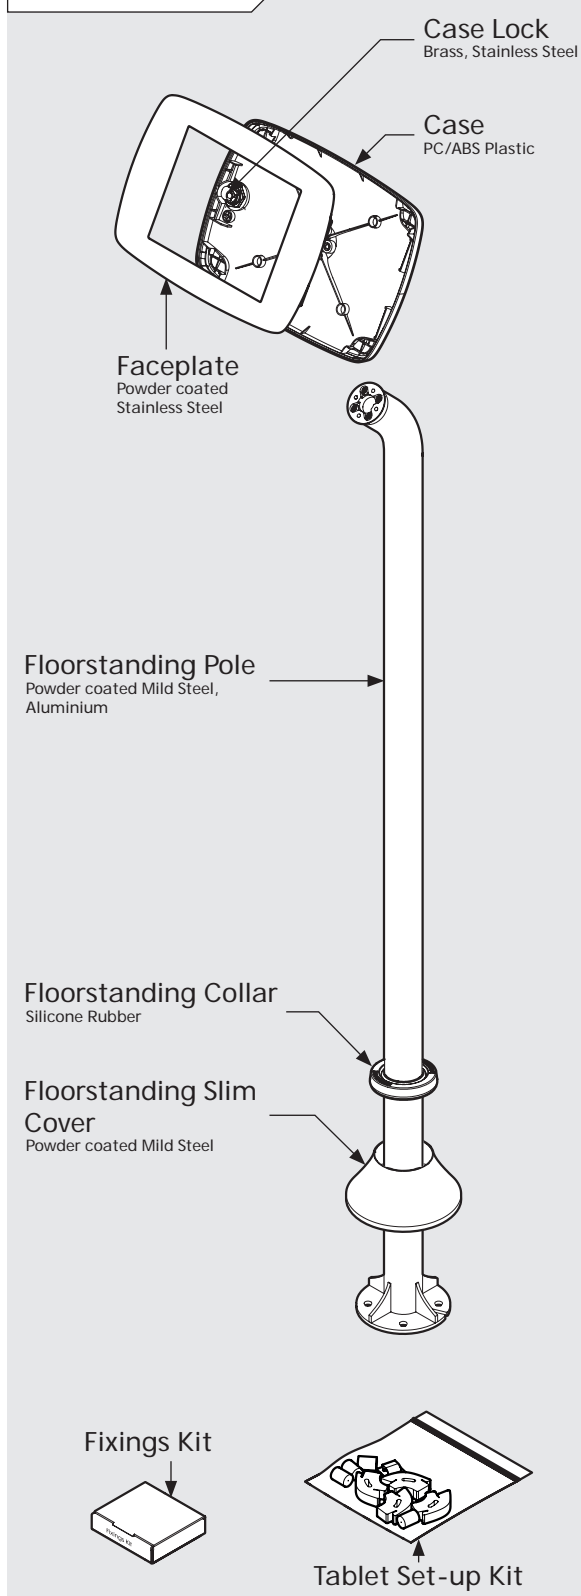

# PRODUCT DATA SHEET - FLOORSTANDING SLIM (MINI CASE)

**bouncepad®**

|              |                    |                   |                         |                |
|--------------|--------------------|-------------------|-------------------------|----------------|
| <b>Case:</b> | <b>Arm:</b>        | <b>Mounting:</b>  | <b>Packaged weight:</b> | <b>Colour:</b> |
| Mini         | Floorstanding Slim | Fixing from Above | 6.91kg                  | White<br>Black |

## Parts in the Box

# PRODUCT DATA SHEET - FLOORSTANDING SLIM (MIDI CASE)

**bouncepad**<sup>®</sup>

|              |                    |                   |                         |                |
|--------------|--------------------|-------------------|-------------------------|----------------|
| <b>Case:</b> | <b>Arm:</b>        | <b>Mounting:</b>  | <b>Packaged weight:</b> | <b>Colour:</b> |
| Midi         | Floorstanding Slim | Fixing from Above | 7.09kg                  | White<br>Black |