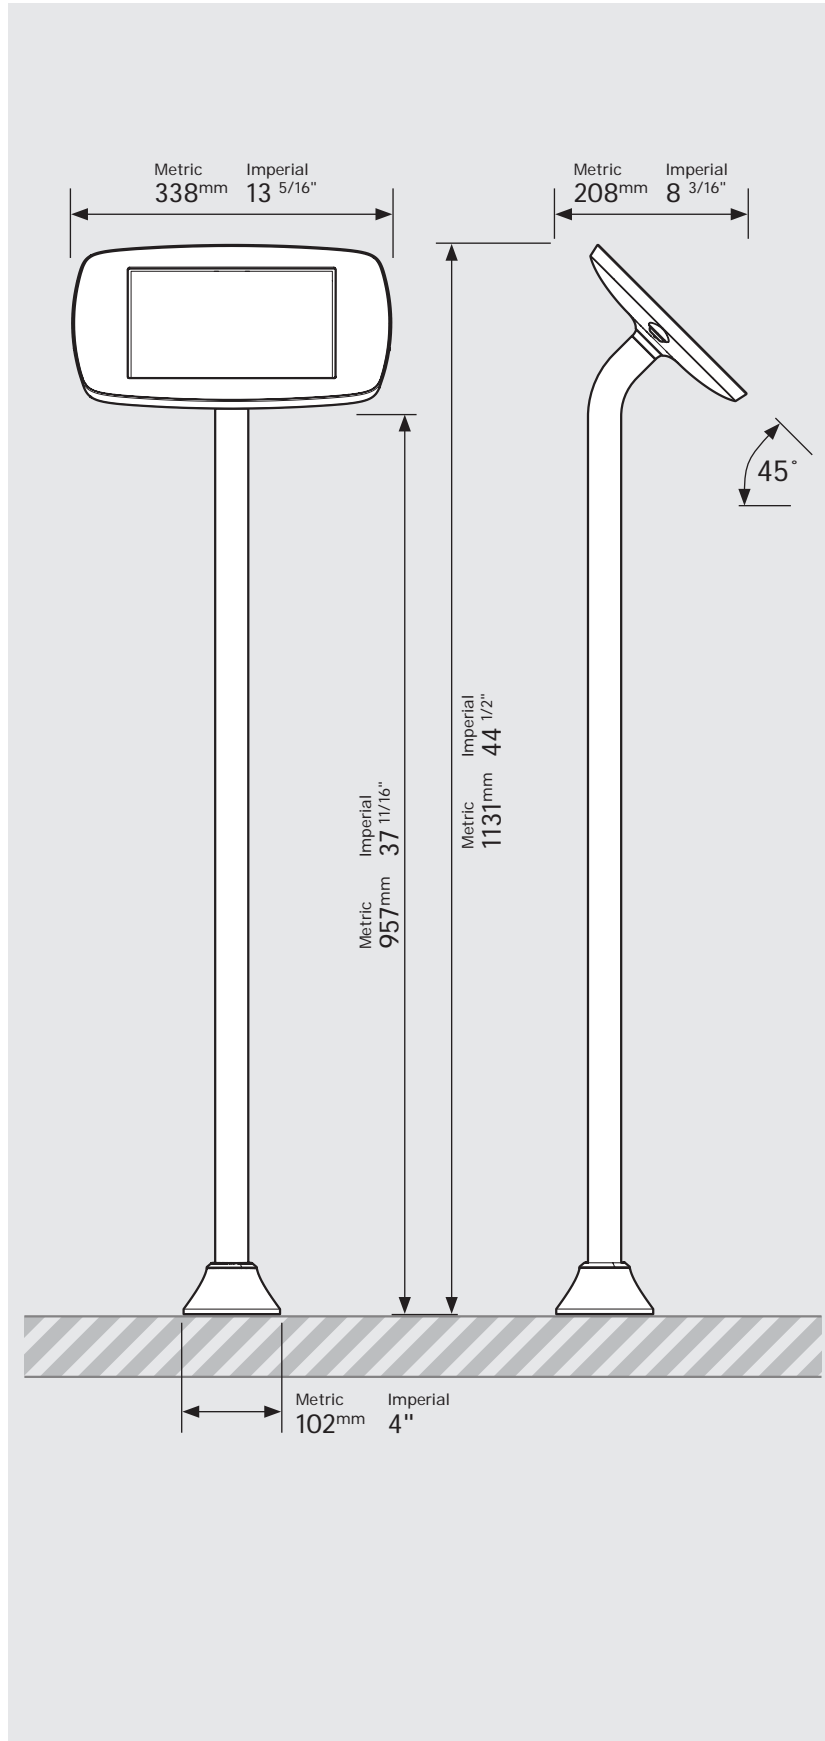

# PRODUCT DATA SHEET - FLOORSTANDING SLIM (MINI CASE)

**bouncepad®**

|              |                    |                   |                         |                |
|--------------|--------------------|-------------------|-------------------------|----------------|
| <b>Case:</b> | <b>Arm:</b>        | <b>Mounting:</b>  | <b>Packaged weight:</b> | <b>Colour:</b> |
| Mini         | Floorstanding Slim | Fixing from Above | 6.91kg                  | White<br>Black |

# PRODUCT DATA SHEET - FLOORSTANDING SLIM (MIDI CASE)

**bouncepad**<sup>®</sup>

|              |                    |                   |                         |                |
|--------------|--------------------|-------------------|-------------------------|----------------|
| <b>Case:</b> | <b>Arm:</b>        | <b>Mounting:</b>  | <b>Packaged weight:</b> | <b>Colour:</b> |
| Midi         | Floorstanding Slim | Fixing from Above | 7.09kg                  | White<br>Black |

# PRODUCT DATA SHEET - FLOORSTANDING SLIM (MAXI CASE)

**bouncepad**<sup>®</sup>

|              |                    |                   |                         |                |
|--------------|--------------------|-------------------|-------------------------|----------------|
| <b>Case:</b> | <b>Arm:</b>        | <b>Mounting:</b>  | <b>Packaged weight:</b> | <b>Colour:</b> |
| Maxi         | Floorstanding Slim | Fixing from Above | 7.32kg                  | White<br>Black |

# PRODUCT DATA SHEET - FLOORSTANDING SLIM (MEGA CASE)

**bouncepad®**

|              |                    |                   |                         |                |
|--------------|--------------------|-------------------|-------------------------|----------------|
| <b>Case:</b> | <b>Arm:</b>        | <b>Mounting:</b>  | <b>Packaged weight:</b> | <b>Colour:</b> |
| Mega         | Floorstanding Slim | Fixing from Above | 7.71kg                  | White<br>Black |