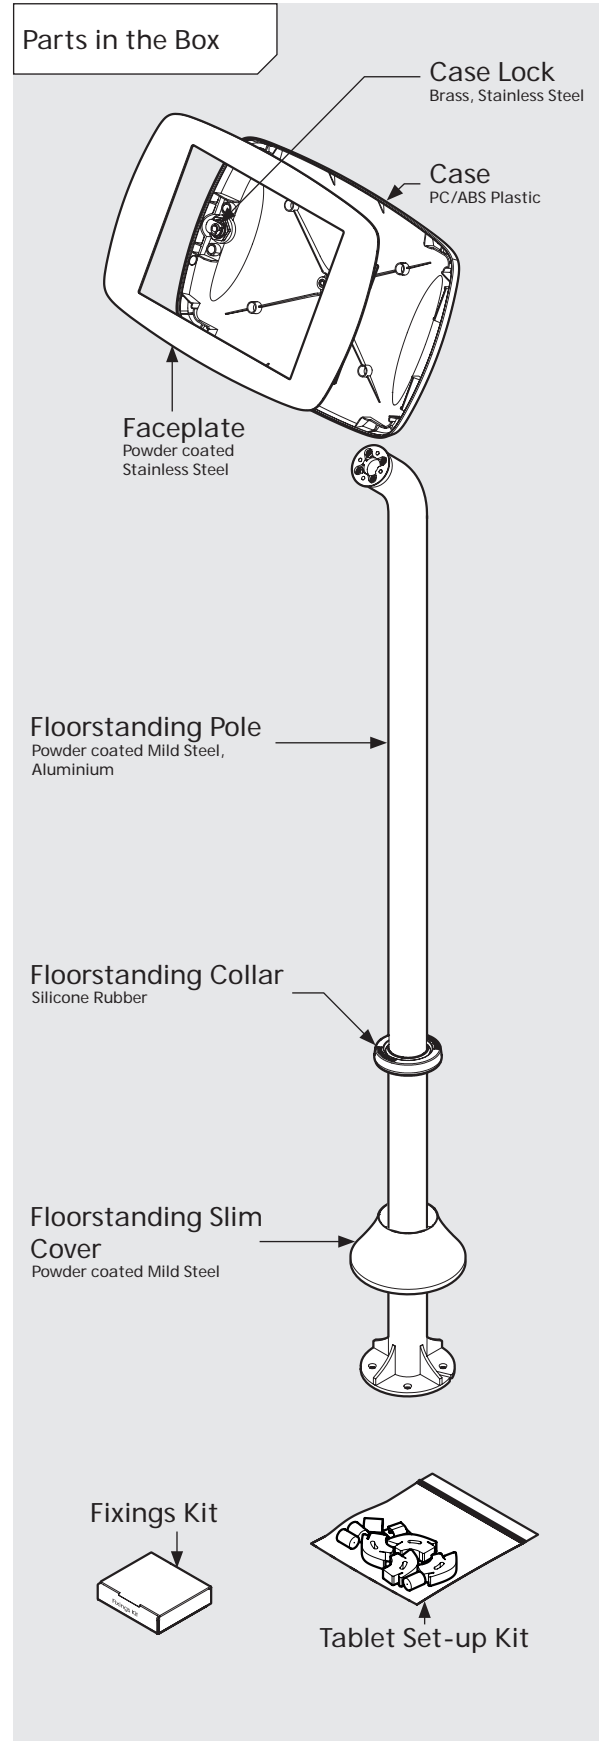

# PRODUCT DATA SHEET - FLOORSTANDING SLIM (MINI CASE)

**bouncepad®**

|              |                    |                   |                         |                |
|--------------|--------------------|-------------------|-------------------------|----------------|
| <b>Case:</b> | <b>Arm:</b>        | <b>Mounting:</b>  | <b>Packaged weight:</b> | <b>Colour:</b> |
| Mini         | Floorstanding Slim | Fixing from Above | 6.91kg                  | White<br>Black |

## Parts in the Box

# PRODUCT DATA SHEET - FLOORSTANDING SLIM (MIDI CASE)

**bouncepad**<sup>®</sup>

|              |                    |                   |                         |                |
|--------------|--------------------|-------------------|-------------------------|----------------|
| <b>Case:</b> | <b>Arm:</b>        | <b>Mounting:</b>  | <b>Packaged weight:</b> | <b>Colour:</b> |
| Midi         | Floorstanding Slim | Fixing from Above | 7.09kg                  | White<br>Black |

# PRODUCT DATA SHEET - FLOORSTANDING SLIM (MAXI CASE)

**bouncepad**<sup>®</sup>

|              |                    |                   |                         |                |
|--------------|--------------------|-------------------|-------------------------|----------------|
| <b>Case:</b> | <b>Arm:</b>        | <b>Mounting:</b>  | <b>Packaged weight:</b> | <b>Colour:</b> |
| Maxi         | Floorstanding Slim | Fixing from Above | 7.32kg                  | White<br>Black |