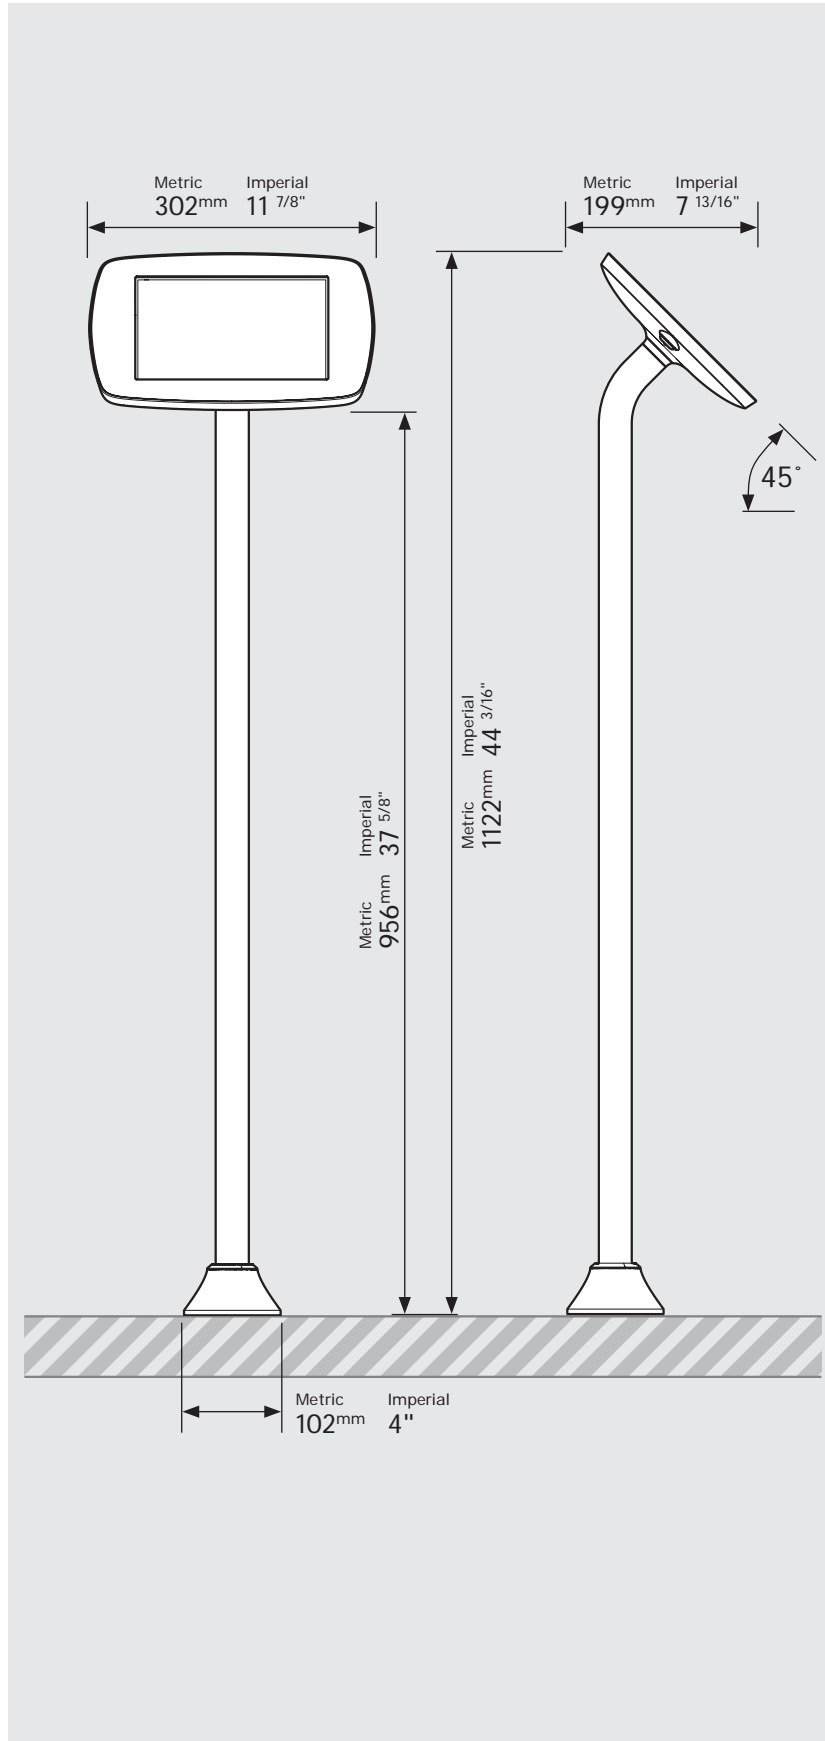

# PRODUCT DATA SHEET - FLOORSTANDING SLIM (MINI CASE)

**bouncepad®**

|              |                    |                   |                         |                |
|--------------|--------------------|-------------------|-------------------------|----------------|
| <b>Case:</b> | <b>Arm:</b>        | <b>Mounting:</b>  | <b>Packaged weight:</b> | <b>Colour:</b> |
| Mini         | Floorstanding Slim | Fixing from Above | 6.91kg                  | White<br>Black |

## Parts in the Box

# PRODUCT DATA SHEET - FLOORSTANDING SLIM (MIDI CASE)

**bouncepad**<sup>®</sup>

|              |                    |                   |                         |                |
|--------------|--------------------|-------------------|-------------------------|----------------|
| <b>Case:</b> | <b>Arm:</b>        | <b>Mounting:</b>  | <b>Packaged weight:</b> | <b>Colour:</b> |
| Midi         | Floorstanding Slim | Fixing from Above | 7.09kg                  | White<br>Black |

# PRODUCT DATA SHEET - FLOORSTANDING SLIM (MAXI CASE)

**bouncepad**<sup>®</sup>

|              |                    |                   |                         |                |
|--------------|--------------------|-------------------|-------------------------|----------------|
| <b>Case:</b> | <b>Arm:</b>        | <b>Mounting:</b>  | <b>Packaged weight:</b> | <b>Colour:</b> |
| Maxi         | Floorstanding Slim | Fixing from Above | 7.32kg                  | White<br>Black |